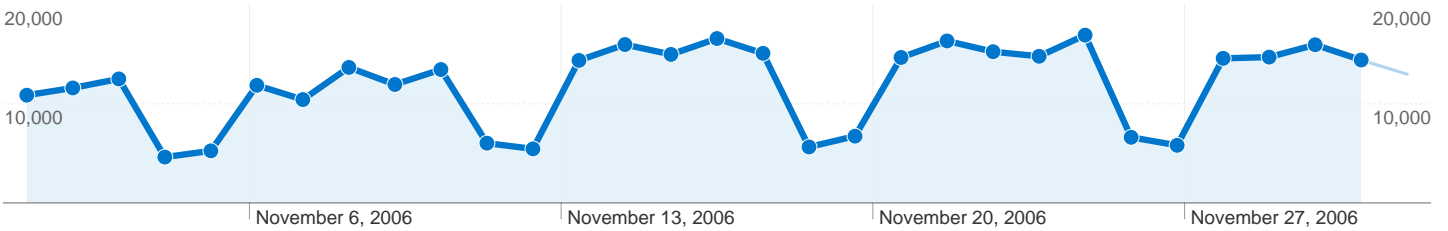

Pages on this site were viewed a total of 357,045 times

357,045 Pageviews

222,970 Unique Views

3.48% Bounce Rate

Top Content

Pages	Pageviews	% Pageviews
/forum/index.php	43,621	12.22%
/forum/search.php?search_id=newposts	38,077	10.66%
/forum/posting.php	10,045	2.81%
/	9,188	2.57%
/forum/	5,319	1.49%