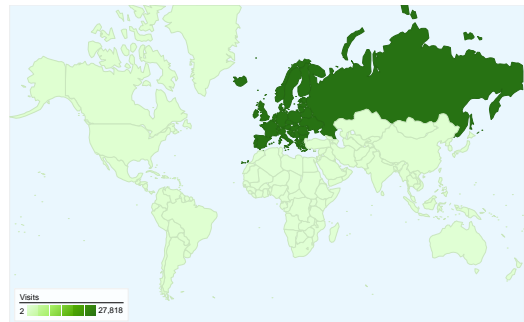

Site Usage

28,400 Visits

357,045 Pageviews

12.57 Pages/Visit

00:17:58 Avg. Time on Site

27.29% Bounce Rate

27.46% % New Visits

Visitors Overview

Visitors
8,575

Map Overlay world

Traffic Sources Overview

Content Overview

Pages	Pageviews	% Pageviews
/forum/index.php	43,621	12.22%
/forum/search.php?search_id=n	38,077	10.66%
/forum/posting.php	10,045	2.81%
/	9,188	2.57%
/forum/	5,319	1.49%

All traffic sources sent a total of 28,400 visits

-  **48.18%** Direct Traffic
-  **17.12%** Referring Sites
-  **34.65%** Search Engines

Top Traffic Sources

Sources	Visits	% visits	Keywords	Visits	% visits
(direct) ((none))	13,684	48.18%	vcdc	325	3.30%
google (organic)	9,790	34.47%	ί μ	280	2.84%
mail.google.com (referral)	1,135	4.00%	vcdc	224	2.28%
gr.f255.mail.yahoo.com	271	0.95%	christina vcdc	148	1.50%
adslgr.com (referral)	168	0.59%		144	1.46%

28,400 visits came from 6 continents

Site Usage

Visits	Pages/Visit	Avg. Time on Site	% New Visits	Bounce Rate	
28,400 % of Site Total: 100.00%	12.57 Site Avg: 12.57 (0.00%)	00:17:58 Site Avg: 00:17:58 (0.00%)	27.52% Site Avg: 27.46% (0.21%)	27.29% Site Avg: 27.29% (0.00%)	
Continent	Visits	Pages/Visit	Avg. Time on Site	% New Visits	Bounce Rate
Europe	27,818	12.78	00:18:17	26.49%	26.51%
Asia	295	2.76	00:02:28	78.98%	66.78%
Americas	249	3.03	00:02:09	73.09%	62.65%
Oceania	21	1.81	00:01:11	80.95%	57.14%
Africa	15	2.33	00:01:49	86.67%	66.67%
(not set)	2	1.00	00:00:00	100.00%	100.00%