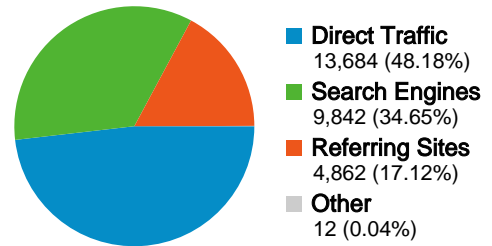

Site Usage

28,400 Visits

357,045 Pageviews

12.57 Pages/Visit

00:17:58 Avg. Time on Site

27.29% Bounce Rate

27.46% % New Visits

Visitors Overview

8,575 people visited this site

 **28,400** Visits

 **8,575** Absolute Unique Visitors

 **357,045** Pageviews

 **12.57** Average Pageviews

 **00:17:58** Time on Site

 **27.29%** Bounce Rate

 **27.52%** New Visits

All traffic sources sent a total of 28,400 visits

-  **48.18%** Direct Traffic
-  **17.12%** Referring Sites
-  **34.65%** Search Engines

Top Traffic Sources

Sources	Visits	% visits	Keywords	Visits	% visits
(direct) ((none))	13,684	48.18%	vcdc	325	3.30%
google (organic)	9,790	34.47%	ί μ	280	2.84%
mail.google.com (referral)	1,135	4.00%	vcdc	224	2.28%
gr.f255.mail.yahoo.com	271	0.95%	christina vcdc	148	1.50%
adslgr.com (referral)	168	0.59%		144	1.46%

28,400 visits came from 6 continents

Site Usage

Visits	Pages/Visit	Avg. Time on Site	% New Visits	Bounce Rate	
28,400 % of Site Total: 100.00%	12.57 Site Avg: 12.57 (0.00%)	00:17:58 Site Avg: 00:17:58 (0.00%)	27.52% Site Avg: 27.46% (0.21%)	27.29% Site Avg: 27.29% (0.00%)	
Continent	Visits	Pages/Visit	Avg. Time on Site	% New Visits	Bounce Rate
Europe	27,818	12.78	00:18:17	26.49%	26.51%
Asia	295	2.76	00:02:28	78.98%	66.78%
Americas	249	3.03	00:02:09	73.09%	62.65%
Oceania	21	1.81	00:01:11	80.95%	57.14%
Africa	15	2.33	00:01:49	86.67%	66.67%
(not set)	2	1.00	00:00:00	100.00%	100.00%