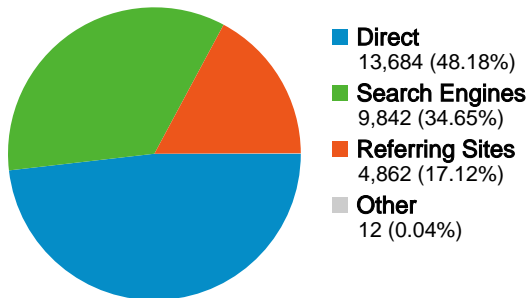

Traffic Sources Overview

Content Overview

Pages	Pageviews	% Pageviews
/forum/index.php	43,621	12.22%
/forum/search.php?search_id=n	38,077	10.66%
/forum/posting.php	10,045	2.81%
/	9,188	2.57%
/forum/	5,319	1.49%