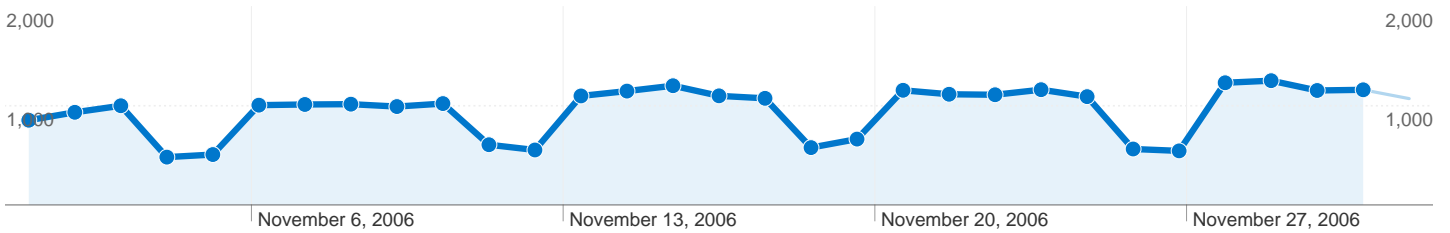

All traffic sources sent a total of 28,400 visits

- **48.18%** Direct Traffic
- **17.12%** Referring Sites
- **34.65%** Search Engines