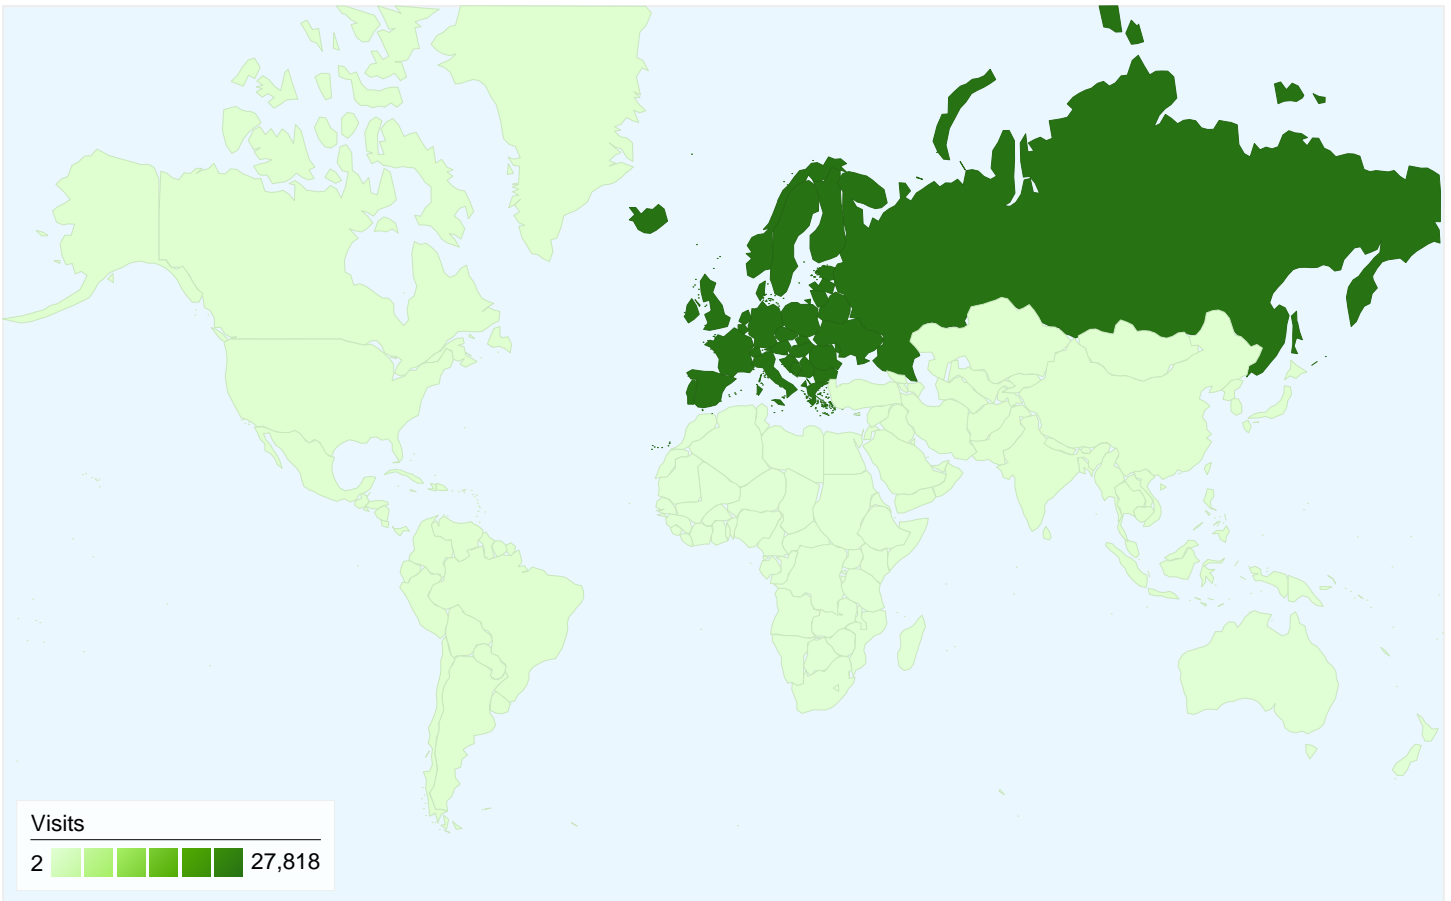

8,575 people visited this site

 **28,400** Visits

 **8,575** Absolute Unique Visitors

 **357,045** Pageviews

 **12.57** Average Pageviews

 **00:17:58** Time on Site

 **27.29%** Bounce Rate

 **27.52%** New Visits

All traffic sources sent a total of 28,400 visits

-  **48.18%** Direct Traffic
-  **17.12%** Referring Sites
-  **34.65%** Search Engines

Top Traffic Sources

Sources	Visits	% visits	Keywords	Visits	% visits
(direct) ((none))	13,684	48.18%	vcdc	325	3.30%
google (organic)	9,790	34.47%	ί μ	280	2.84%
mail.google.com (referral)	1,135	4.00%	vcdc	224	2.28%
gr.f255.mail.yahoo.com	271	0.95%	christina vcdc	148	1.50%
adslgr.com (referral)	168	0.59%		144	1.46%

28,400 visits came from 6 continents

Site Usage

Visits	Pages/Visit	Avg. Time on Site	% New Visits	Bounce Rate	
28,400 % of Site Total: 100.00%	12.57 Site Avg: 12.57 (0.00%)	00:17:58 Site Avg: 00:17:58 (0.00%)	27.52% Site Avg: 27.46% (0.21%)	27.29% Site Avg: 27.29% (0.00%)	
Continent	Visits	Pages/Visit	Avg. Time on Site	% New Visits	Bounce Rate
Europe	27,818	12.78	00:18:17	26.49%	26.51%
Asia	295	2.76	00:02:28	78.98%	66.78%
Americas	249	3.03	00:02:09	73.09%	62.65%
Oceania	21	1.81	00:01:11	80.95%	57.14%
Africa	15	2.33	00:01:49	86.67%	66.67%
(not set)	2	1.00	00:00:00	100.00%	100.00%