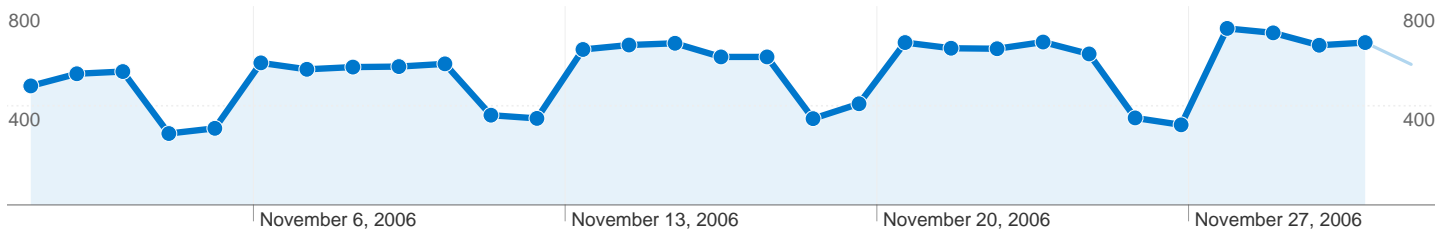

Site Usage

28,400 Visits

357,045 Pageviews

12.57 Pages/Visit

00:17:58 Avg. Time on Site

27.29% Bounce Rate

27.46% % New Visits

Visitors Overview

8,575 people visited this site

 **28,400** Visits

 **8,575** Absolute Unique Visitors

 **357,045** Pageviews

 **12.57** Average Pageviews

 **00:17:58** Time on Site

 **27.29%** Bounce Rate

 **27.52%** New Visits

28,400 visits came from 6 continents

Site Usage

Visits	Pages/Visit	Avg. Time on Site	% New Visits	Bounce Rate	
28,400 % of Site Total: 100.00%	12.57 Site Avg: 12.57 (0.00%)	00:17:58 Site Avg: 00:17:58 (0.00%)	27.52% Site Avg: 27.46% (0.21%)	27.29% Site Avg: 27.29% (0.00%)	
Continent	Visits	Pages/Visit	Avg. Time on Site	% New Visits	Bounce Rate
Europe	27,818	12.78	00:18:17	26.49%	26.51%
Asia	295	2.76	00:02:28	78.98%	66.78%
Americas	249	3.03	00:02:09	73.09%	62.65%
Oceania	21	1.81	00:01:11	80.95%	57.14%
Africa	15	2.33	00:01:49	86.67%	66.67%
(not set)	2	1.00	00:00:00	100.00%	100.00%

1 - 6 of 6

Pages on this site were viewed a total of 357,045 times

 **357,045** Pageviews

 **222,970** Unique Views

 **3.48%** Bounce Rate

Top Content

Pages	Pageviews	% Pageviews
/forum/index.php	43,621	12.22%
/forum/search.php?search_id=newposts	38,077	10.66%
/forum/posting.php	10,045	2.81%
/	9,188	2.57%
/forum/	5,319	1.49%