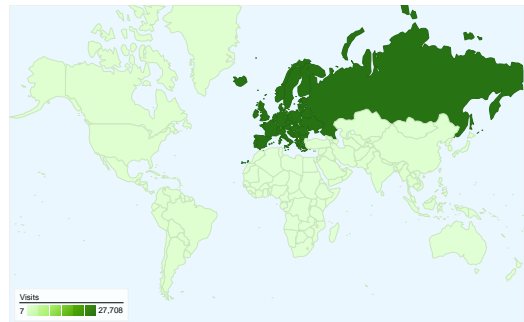

Site Usage

28,379 Visits

318,619 Pageviews

11.23 Pages/Visit

00:15:45 Avg. Time on Site

28.43% Bounce Rate

27.50% % New Visits

Visitors Overview

Visitors
8,855

Map Overlay world

Traffic Sources Overview

Content Overview

Pages	Pageviews	% Pageviews
/forum/search.php?search_id=n	37,301	11.71%
/forum/index.php	35,083	11.01%
/	8,189	2.57%
/forum/posting.php	7,916	2.48%
/forum/	5,214	1.64%

All traffic sources sent a total of 28,379 visits

-  41.65% Direct Traffic
-  21.74% Referring Sites
-  36.60% Search Engines

Top Traffic Sources

Sources	Visits	% visits	Keywords	Visits	% visits
(direct) ((none))	11,819	41.65%	vcdc	304	2.93%
google (organic)	10,302	36.30%	ί μ	286	2.75%
mail.google.com (referral)	1,219	4.30%	vcdc ί	193	1.86%
find.in.gr (referral)	264	0.93%	vector packs	145	1.40%
deviantart.com (referral)	245	0.86%	google sitemap site:vcdc.gr	144	1.39%

28,379 visits came from 5 continents

Site Usage

Visits		Pages/Visit		Avg. Time on Site		% New Visits		Bounce Rate	
28,379		11.23		00:15:45		27.52%		28.43%	
% of Site Total: 100.00%		Site Avg: 11.23 (0.00%)		Site Avg: 00:15:45 (0.00%)		Site Avg: 27.50% (0.08%)		Site Avg: 28.43% (0.00%)	
Continent	Visits	Pages/Visit	Avg. Time on Site	% New Visits	Bounce Rate				
Europe	27,708	11.38	00:15:58	26.53%	27.68%				
Asia	359	6.92	00:10:19	55.15%	49.58%				
Americas	283	2.87	00:01:54	81.63%	68.90%				
Oceania	22	2.64	00:01:32	95.45%	81.82%				
Africa	7	1.14	00:00:08	100.00%	85.71%				