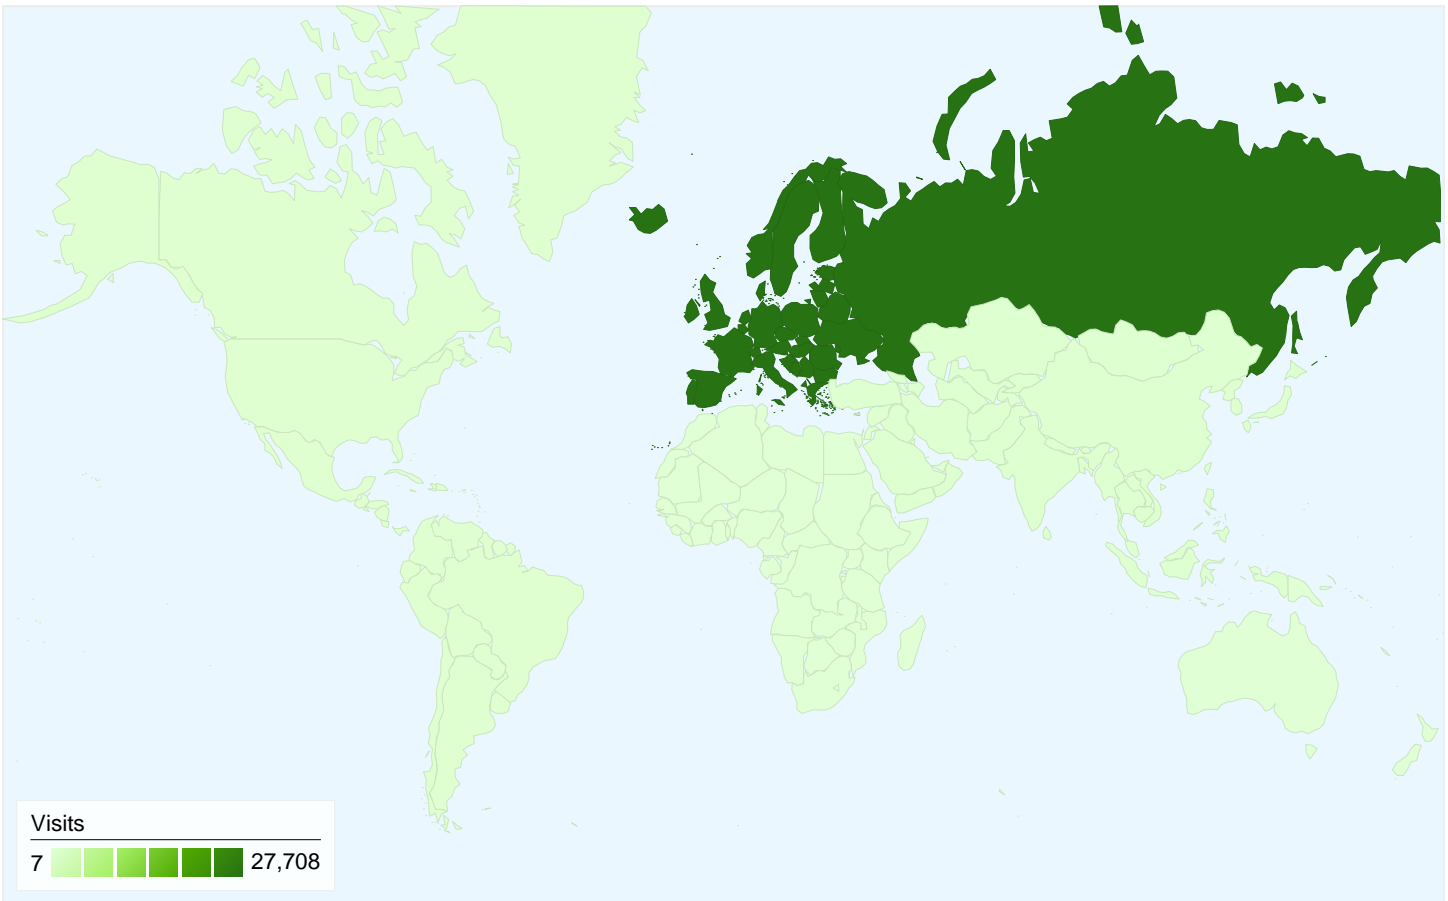

8,855 people visited this site

-  **28,379** Visits
-  **8,855** Absolute Unique Visitors
-  **318,619** Pageviews
-  **11.23** Average Pageviews
-  **00:15:45** Time on Site
-  **28.43%** Bounce Rate
-  **27.52%** New Visits

All traffic sources sent a total of 28,379 visits

-  41.65% Direct Traffic
-  21.74% Referring Sites
-  36.60% Search Engines

Top Traffic Sources

Sources	Visits	% visits	Keywords	Visits	% visits
(direct) ((none))	11,819	41.65%	vcdc	304	2.93%
google (organic)	10,302	36.30%	ί μ	286	2.75%
mail.google.com (referral)	1,219	4.30%	vcdc ί	193	1.86%
find.in.gr (referral)	264	0.93%	vector packs	145	1.40%
deviantart.com (referral)	245	0.86%	google sitemap site:vcdc.gr	144	1.39%

28,379 visits came from 5 continents

Site Usage

Visits		Pages/Visit		Avg. Time on Site		% New Visits		Bounce Rate	
28,379		11.23		00:15:45		27.52%		28.43%	
% of Site Total: 100.00%		Site Avg: 11.23 (0.00%)		Site Avg: 00:15:45 (0.00%)		Site Avg: 27.50% (0.08%)		Site Avg: 28.43% (0.00%)	
Continent	Visits	Pages/Visit	Avg. Time on Site	% New Visits	Bounce Rate				
Europe	27,708	11.38	00:15:58	26.53%	27.68%				
Asia	359	6.92	00:10:19	55.15%	49.58%				
Americas	283	2.87	00:01:54	81.63%	68.90%				
Oceania	22	2.64	00:01:32	95.45%	81.82%				
Africa	7	1.14	00:00:08	100.00%	85.71%				