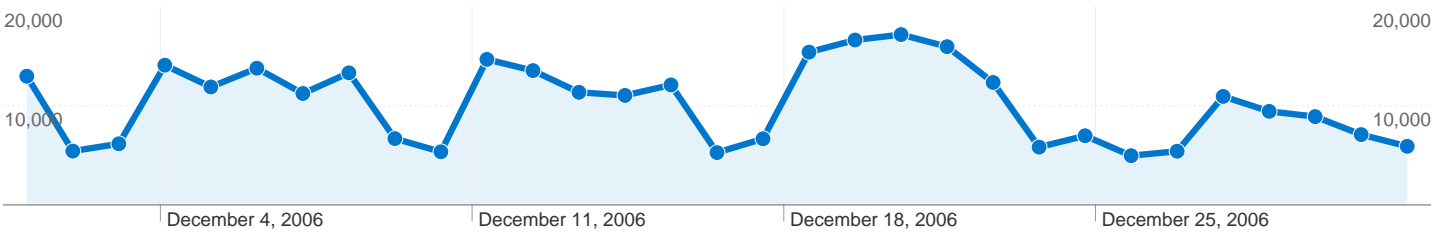

Site Usage

28,379 Visits

318,619 Pageviews

11.23 Pages/Visit

00:15:45 Avg. Time on Site

28.43% Bounce Rate

27.50% % New Visits

Visitors Overview

8,855 people visited this site

-  **28,379** Visits
-  **8,855** Absolute Unique Visitors
-  **318,619** Pageviews
-  **11.23** Average Pageviews
-  **00:15:45** Time on Site
-  **28.43%** Bounce Rate
-  **27.52%** New Visits

28,379 visits came from 5 continents

Site Usage

Visits		Pages/Visit		Avg. Time on Site		% New Visits		Bounce Rate	
28,379		11.23		00:15:45		27.52%		28.43%	
% of Site Total: 100.00%		Site Avg: 11.23 (0.00%)		Site Avg: 00:15:45 (0.00%)		Site Avg: 27.50% (0.08%)		Site Avg: 28.43% (0.00%)	
Continent	Visits	Pages/Visit	Avg. Time on Site	% New Visits	Bounce Rate				
Europe	27,708	11.38	00:15:58	26.53%	27.68%				
Asia	359	6.92	00:10:19	55.15%	49.58%				
Americas	283	2.87	00:01:54	81.63%	68.90%				
Oceania	22	2.64	00:01:32	95.45%	81.82%				
Africa	7	1.14	00:00:08	100.00%	85.71%				