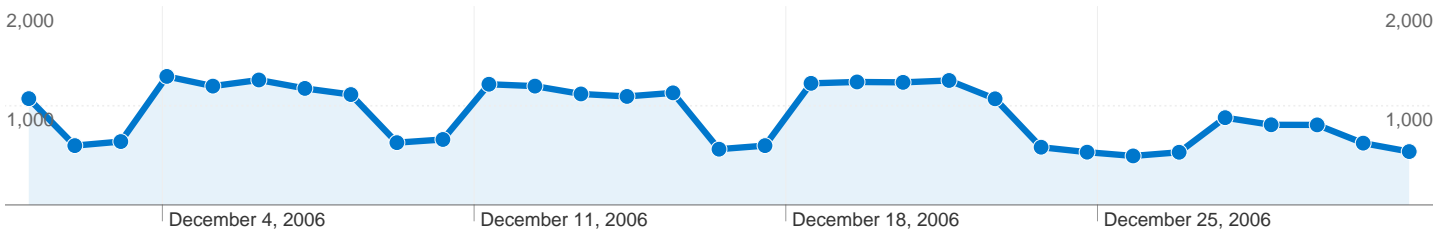

All traffic sources sent a total of 28,379 visits

- 41.65% Direct Traffic
- 21.74% Referring Sites
- 36.60% Search Engines