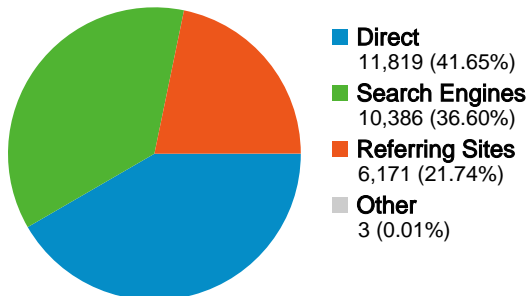

Traffic Sources Overview

Content Overview

Pages	Pageviews	% Pageviews
/forum/search.php?search_id=n	37,301	11.71%
/forum/index.php	35,083	11.01%
/	8,189	2.57%
/forum/posting.php	7,916	2.48%
/forum/	5,214	1.64%