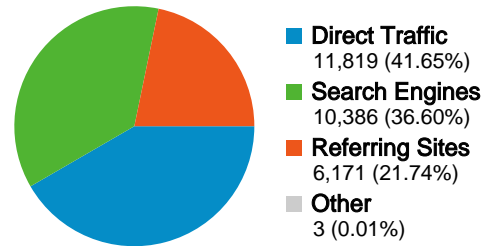

Site Usage

28,379 Visits

318,619 Pageviews

11.23 Pages/Visit

00:15:45 Avg. Time on Site

28.43% Bounce Rate

27.50% % New Visits

Visitors Overview

8,855 people visited this site

-  **28,379** Visits
-  **8,855** Absolute Unique Visitors
-  **318,619** Pageviews
-  **11.23** Average Pageviews
-  **00:15:45** Time on Site
-  **28.43%** Bounce Rate
-  **27.52%** New Visits

All traffic sources sent a total of 28,379 visits

-  41.65% Direct Traffic
-  21.74% Referring Sites
-  36.60% Search Engines

Top Traffic Sources

Sources	Visits	% visits	Keywords	Visits	% visits
(direct) ((none))	11,819	41.65%	vcdc	304	2.93%
google (organic)	10,302	36.30%	ί μ	286	2.75%
mail.google.com (referral)	1,219	4.30%	vcdc ί	193	1.86%
find.in.gr (referral)	264	0.93%	vector packs	145	1.40%
deviantart.com (referral)	245	0.86%	google sitemap site:vcdc.gr	144	1.39%

28,379 visits came from 5 continents

Site Usage

Visits		Pages/Visit		Avg. Time on Site		% New Visits		Bounce Rate	
28,379		11.23		00:15:45		27.52%		28.43%	
% of Site Total: 100.00%		Site Avg: 11.23 (0.00%)		Site Avg: 00:15:45 (0.00%)		Site Avg: 27.50% (0.08%)		Site Avg: 28.43% (0.00%)	
Continent	Visits	Pages/Visit	Avg. Time on Site	% New Visits	Bounce Rate				
Europe	27,708	11.38	00:15:58	26.53%	27.68%				
Asia	359	6.92	00:10:19	55.15%	49.58%				
Americas	283	2.87	00:01:54	81.63%	68.90%				
Oceania	22	2.64	00:01:32	95.45%	81.82%				
Africa	7	1.14	00:00:08	100.00%	85.71%				