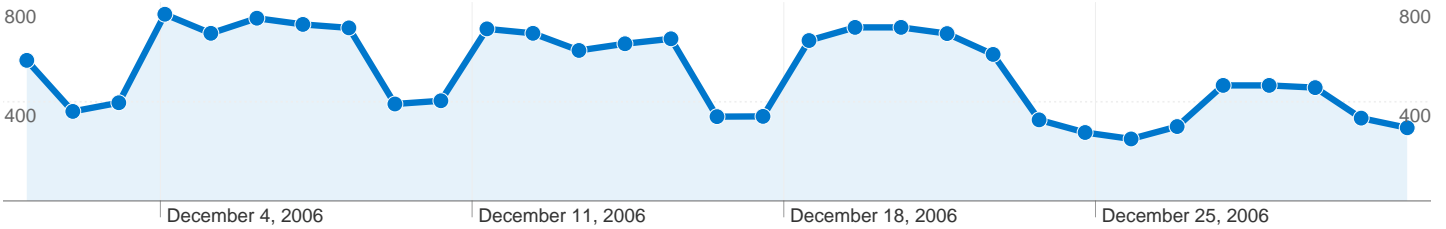

Site Usage

28,379 Visits

318,619 Pageviews

11.23 Pages/Visit

00:15:45 Avg. Time on Site

28.43% Bounce Rate

27.50% % New Visits

Visitors Overview

8,855 people visited this site

-  **28,379** Visits
-  **8,855** Absolute Unique Visitors
-  **318,619** Pageviews
-  **11.23** Average Pageviews
-  **00:15:45** Time on Site
-  **28.43%** Bounce Rate
-  **27.52%** New Visits

28,379 visits came from 5 continents

Site Usage

Visits		Pages/Visit		Avg. Time on Site		% New Visits		Bounce Rate	
28,379		11.23		00:15:45		27.52%		28.43%	
% of Site Total: 100.00%		Site Avg: 11.23 (0.00%)		Site Avg: 00:15:45 (0.00%)		Site Avg: 27.50% (0.08%)		Site Avg: 28.43% (0.00%)	
Continent	Visits	Pages/Visit	Avg. Time on Site	% New Visits	Bounce Rate				
Europe	27,708	11.38	00:15:58	26.53%	27.68%				
Asia	359	6.92	00:10:19	55.15%	49.58%				
Americas	283	2.87	00:01:54	81.63%	68.90%				
Oceania	22	2.64	00:01:32	95.45%	81.82%				
Africa	7	1.14	00:00:08	100.00%	85.71%				

Pages on this site were viewed a total of 318,619 times

318,619 Pageviews

209,938 Unique Views

3.84% Bounce Rate

Top Content

Pages	Pageviews	% Pageviews
/forum/search.php?search_id=newposts	37,301	11.71%
/forum/index.php	35,083	11.01%
/	8,189	2.57%
/forum/posting.php	7,916	2.48%
/forum/	5,214	1.64%