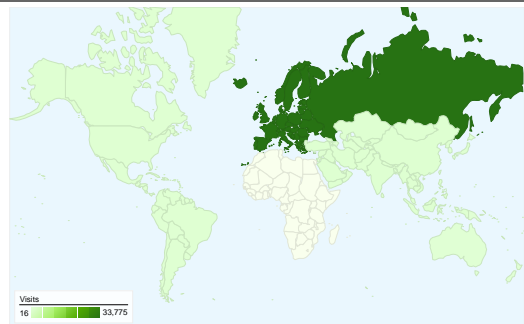

Site Usage

34,579 Visits

373,870 Pageviews

10.81 Pages/Visit

00:15:31 Avg. Time on Site

30.28% Bounce Rate

29.93% % New Visits

Visitors Overview

Visitors
11,604

Map Overlay world

Traffic Sources Overview

Content Overview

Pages	Pageviews	% Pageviews
/forum/search.php?search_id=n	44,413	11.88%
/forum/index.php	41,505	11.10%
/	10,810	2.89%
/forum/posting.php	8,176	2.19%
/forum/	5,756	1.54%

Traffic Sources Overview

Jan 1, 2007 - Jan 31, 2007

All traffic sources sent a total of 34,579 visits

-  **39.60%** Direct Traffic
-  **21.34%** Referring Sites
-  **39.05%** Search Engines

Top Traffic Sources

34,579 visits came from 6 continents

Site Usage

Visits	Pages/Visit	Avg. Time on Site	% New Visits	Bounce Rate	
34,579 % of Site Total: 100.00%	10.81 Site Avg: 10.81 (0.00%)	00:15:31 Site Avg: 00:15:31 (0.00%)	30.00% Site Avg: 29.93% (0.24%)	30.28% Site Avg: 30.28% (0.00%)	
Continent	Visits	Pages/Visit	Avg. Time on Site	% New Visits	Bounce Rate
Europe	33,775	10.98	00:15:48	28.92%	29.53%
Asia	401	3.31	00:03:24	72.57%	63.84%
Americas	282	1.86	00:01:13	92.91%	71.99%
(not set)	87	12.24	00:12:21	32.18%	27.59%
Oceania	18	1.83	00:01:25	77.78%	44.44%
Africa	16	2.38	00:02:18	68.75%	43.75%