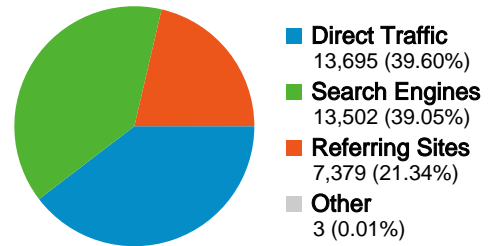

11,604 people visited this site

34,579 Visits

11,604 Absolute Unique Visitors

373,870 Pageviews

10.81 Average Pageviews

00:15:31 Time on Site

30.28% Bounce Rate

30.01% New Visits

Technical Profile

Browser	Visits	% visits	Connection Speed	Visits	% visits
Firefox	16,144	46.69%	DSL	22,482	65.02%
Internet Explorer	12,515	36.19%	Unknown	8,670	25.07%
Safari	4,585	13.26%	Dialup	2,447	7.08%
Opera	1,108	3.20%	T1	577	1.67%
Mozilla	102	0.29%	Cable	225	0.65%

Traffic Sources Overview

Jan 1, 2007 - Jan 31, 2007

All traffic sources sent a total of 34,579 visits

-  **39.60%** Direct Traffic
-  **21.34%** Referring Sites
-  **39.05%** Search Engines

Top Traffic Sources

34,579 visits came from 6 continents

Site Usage

Visits	Pages/Visit	Avg. Time on Site	% New Visits	Bounce Rate	
34,579 % of Site Total: 100.00%	10.81 Site Avg: 10.81 (0.00%)	00:15:31 Site Avg: 00:15:31 (0.00%)	30.00% Site Avg: 29.93% (0.24%)	30.28% Site Avg: 30.28% (0.00%)	
Continent	Visits	Pages/Visit	Avg. Time on Site	% New Visits	Bounce Rate
Europe	33,775	10.98	00:15:48	28.92%	29.53%
Asia	401	3.31	00:03:24	72.57%	63.84%
Americas	282	1.86	00:01:13	92.91%	71.99%
(not set)	87	12.24	00:12:21	32.18%	27.59%
Oceania	18	1.83	00:01:25	77.78%	44.44%
Africa	16	2.38	00:02:18	68.75%	43.75%