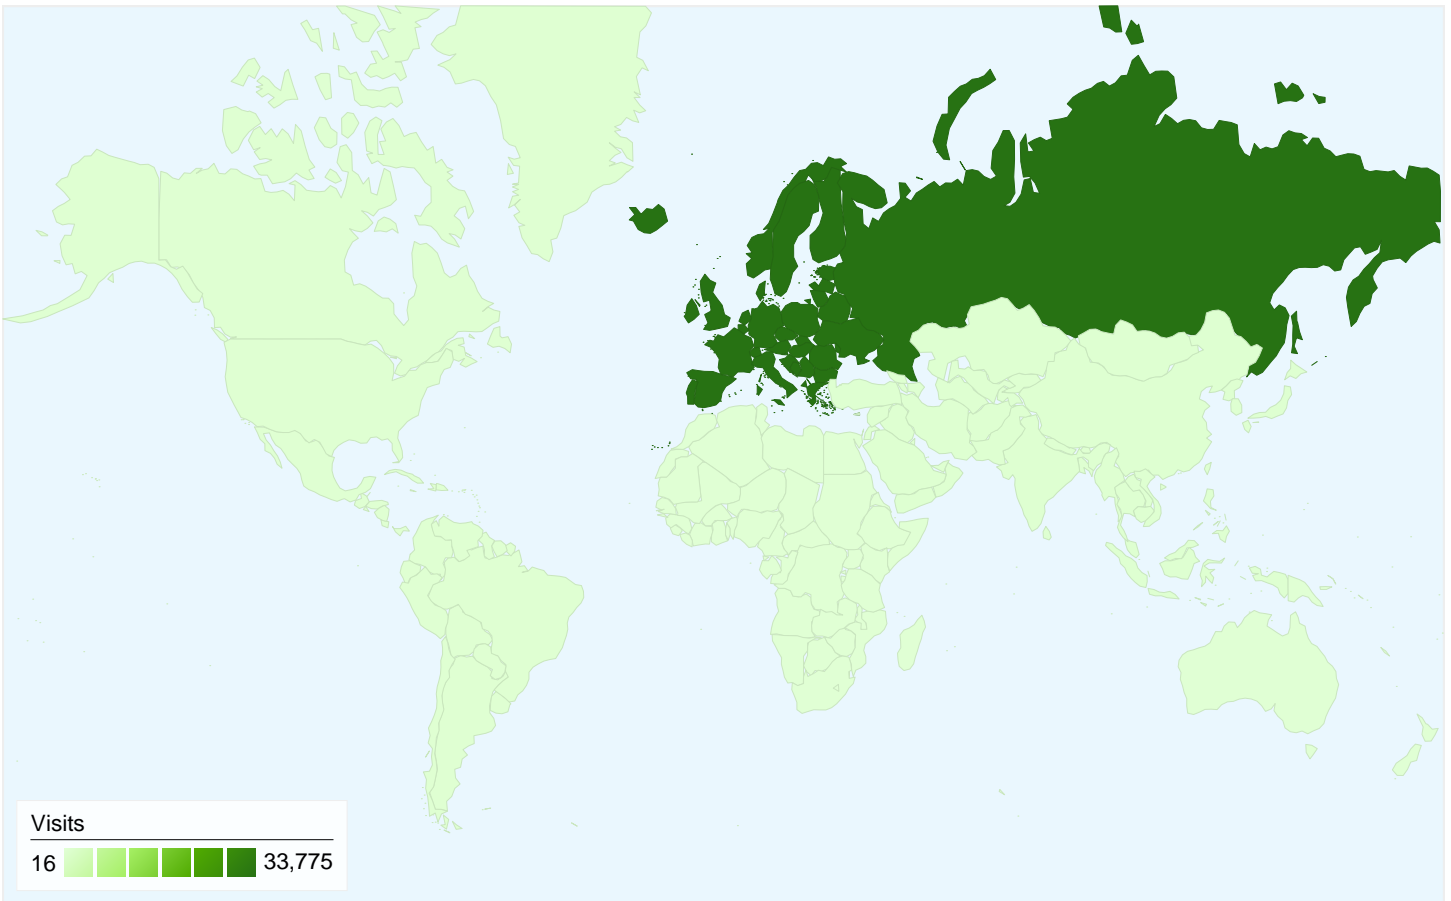

Traffic Sources Overview

Jan 1, 2007 - Jan 31, 2007

All traffic sources sent a total of 34,579 visits

-  **39.60%** Direct Traffic
-  **21.34%** Referring Sites
-  **39.05%** Search Engines

Top Traffic Sources

34,579 visits came from 6 continents

Site Usage

Visits	Pages/Visit	Avg. Time on Site	% New Visits	Bounce Rate	
34,579 % of Site Total: 100.00%	10.81 Site Avg: 10.81 (0.00%)	00:15:31 Site Avg: 00:15:31 (0.00%)	30.00% Site Avg: 29.93% (0.24%)	30.28% Site Avg: 30.28% (0.00%)	
Continent	Visits	Pages/Visit	Avg. Time on Site	% New Visits	Bounce Rate
Europe	33,775	10.98	00:15:48	28.92%	29.53%
Asia	401	3.31	00:03:24	72.57%	63.84%
Americas	282	1.86	00:01:13	92.91%	71.99%
(not set)	87	12.24	00:12:21	32.18%	27.59%
Oceania	18	1.83	00:01:25	77.78%	44.44%
Africa	16	2.38	00:02:18	68.75%	43.75%