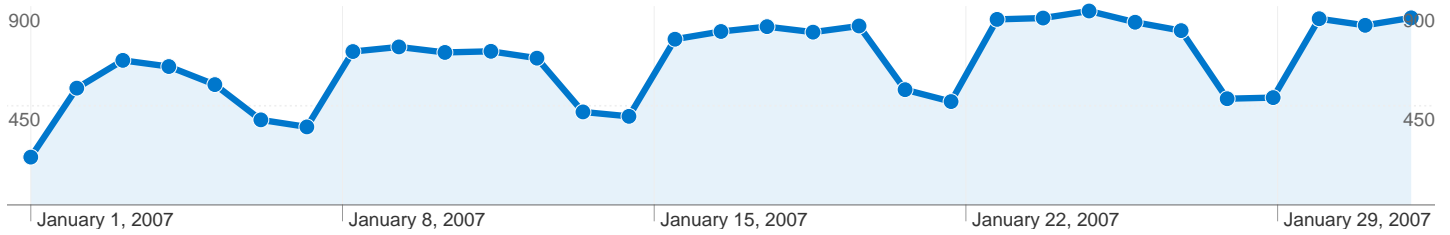

Site Usage

34,579 Visits

373,870 Pageviews

10.81 Pages/Visit

00:15:31 Avg. Time on Site

30.28% Bounce Rate

29.93% % New Visits

Visitors Overview

11,604 people visited this site

34,579 Visits

11,604 Absolute Unique Visitors

373,870 Pageviews

10.81 Average Pageviews

00:15:31 Time on Site

30.28% Bounce Rate

30.01% New Visits

Traffic Sources Overview

Jan 1, 2007 - Jan 31, 2007

All traffic sources sent a total of 34,579 visits

-  **39.60%** Direct Traffic
-  **21.34%** Referring Sites
-  **39.05%** Search Engines

Top Traffic Sources

34,579 visits came from 6 continents

Site Usage

Visits	Pages/Visit	Avg. Time on Site	% New Visits	Bounce Rate	
34,579 % of Site Total: 100.00%	10.81 Site Avg: 10.81 (0.00%)	00:15:31 Site Avg: 00:15:31 (0.00%)	30.00% Site Avg: 29.93% (0.24%)	30.28% Site Avg: 30.28% (0.00%)	
Continent	Visits	Pages/Visit	Avg. Time on Site	% New Visits	Bounce Rate
Europe	33,775	10.98	00:15:48	28.92%	29.53%
Asia	401	3.31	00:03:24	72.57%	63.84%
Americas	282	1.86	00:01:13	92.91%	71.99%
(not set)	87	12.24	00:12:21	32.18%	27.59%
Oceania	18	1.83	00:01:25	77.78%	44.44%
Africa	16	2.38	00:02:18	68.75%	43.75%