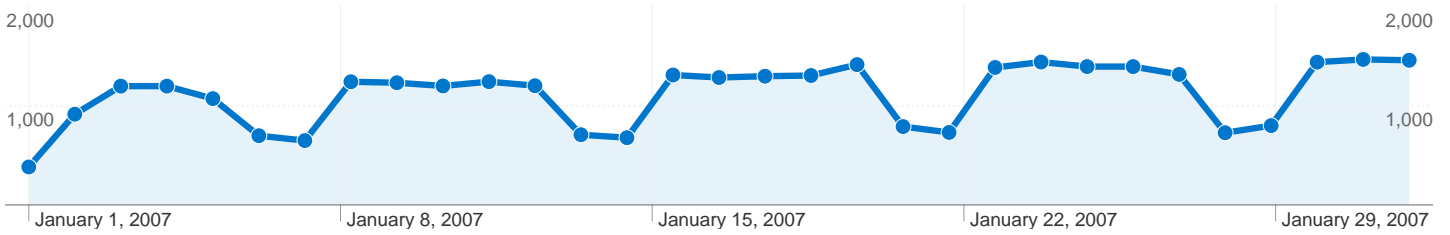

Site Usage

34,579 Visits

373,870 Pageviews

10.81 Pages/Visit

00:15:31 Avg. Time on Site

30.28% Bounce Rate

29.93% % New Visits

Visitors Overview

11,604 people visited this site

34,579 Visits

11,604 Absolute Unique Visitors

373,870 Pageviews

10.81 Average Pageviews

00:15:31 Time on Site

30.28% Bounce Rate

30.01% New Visits

Traffic Sources Overview

Jan 1, 2007 - Jan 31, 2007

All traffic sources sent a total of 34,579 visits

-  **39.60%** Direct Traffic
-  **21.34%** Referring Sites
-  **39.05%** Search Engines

Top Traffic Sources

34,579 visits came from 6 continents

Site Usage

Visits	Pages/Visit	Avg. Time on Site	% New Visits	Bounce Rate	
34,579 % of Site Total: 100.00%	10.81 Site Avg: 10.81 (0.00%)	00:15:31 Site Avg: 00:15:31 (0.00%)	30.00% Site Avg: 29.93% (0.24%)	30.28% Site Avg: 30.28% (0.00%)	
Continent	Visits	Pages/Visit	Avg. Time on Site	% New Visits	Bounce Rate
Europe	33,775	10.98	00:15:48	28.92%	29.53%
Asia	401	3.31	00:03:24	72.57%	63.84%
Americas	282	1.86	00:01:13	92.91%	71.99%
(not set)	87	12.24	00:12:21	32.18%	27.59%
Oceania	18	1.83	00:01:25	77.78%	44.44%
Africa	16	2.38	00:02:18	68.75%	43.75%