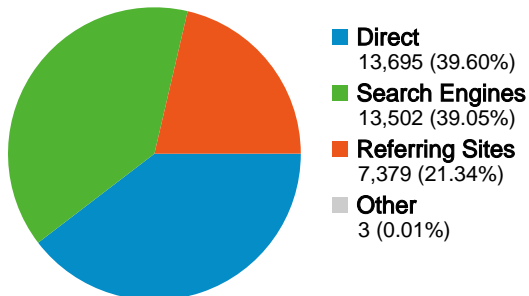

Traffic Sources Overview

Content Overview

Pages	Pageviews	% Pageviews
/forum/search.php?search_id=n	44,413	11.88%
/forum/index.php	41,505	11.10%
/	10,810	2.89%
/forum/posting.php	8,176	2.19%
/forum/	5,756	1.54%