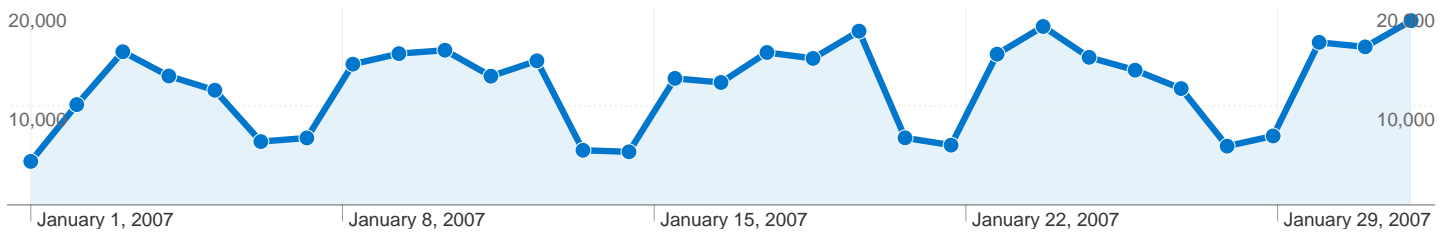

Site Usage

34,579 Visits

373,870 Pageviews

10.81 Pages/Visit

00:15:31 Avg. Time on Site

30.28% Bounce Rate

29.93% % New Visits

Visitors Overview

11,604 people visited this site

34,579 Visits

11,604 Absolute Unique Visitors

373,870 Pageviews

10.81 Average Pageviews

00:15:31 Time on Site

30.28% Bounce Rate

30.01% New Visits

Traffic Sources Overview

Jan 1, 2007 - Jan 31, 2007

All traffic sources sent a total of 34,579 visits

-  **39.60%** Direct Traffic
-  **21.34%** Referring Sites
-  **39.05%** Search Engines

Top Traffic Sources

34,579 visits came from 6 continents

Site Usage

Visits	Pages/Visit	Avg. Time on Site	% New Visits	Bounce Rate	
34,579 % of Site Total: 100.00%	10.81 Site Avg: 10.81 (0.00%)	00:15:31 Site Avg: 00:15:31 (0.00%)	30.00% Site Avg: 29.93% (0.24%)	30.28% Site Avg: 30.28% (0.00%)	
Continent	Visits	Pages/Visit	Avg. Time on Site	% New Visits	Bounce Rate
Europe	33,775	10.98	00:15:48	28.92%	29.53%
Asia	401	3.31	00:03:24	72.57%	63.84%
Americas	282	1.86	00:01:13	92.91%	71.99%
(not set)	87	12.24	00:12:21	32.18%	27.59%
Oceania	18	1.83	00:01:25	77.78%	44.44%
Africa	16	2.38	00:02:18	68.75%	43.75%