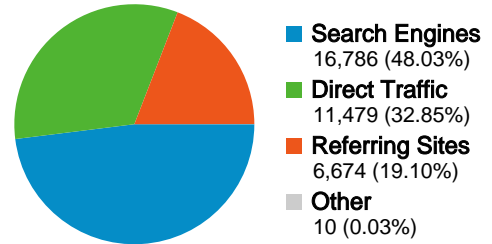

## Traffic Sources Overview

## 13,712 people visited this site

-  **34,949** Visits
-  **13,712** Absolute Unique Visitors
-  **326,473** Pageviews
-  **9.34** Average Pageviews
-  **00:13:36** Time on Site
-  **36.02%** Bounce Rate
-  **34.82%** New Visits

**All traffic sources sent a total of 34,949 visits**

-  **32.85% Direct Traffic**
-  **19.10% Referring Sites**
-  **48.03% Search Engines**