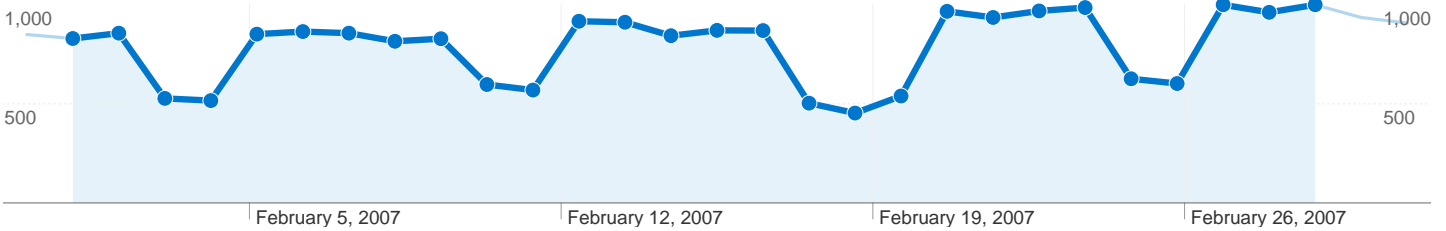

## Site Usage

**34,949** Visits

**9.34** Pages/Visit

**36.02%** Bounce Rate

**326,473** Pageviews

**00:13:36** Avg. Time on Site

**34.72%** % New Visits

## Visitors Overview

## Traffic Sources Overview

## 13,712 people visited this site

-  **34,949** Visits
-  **13,712** Absolute Unique Visitors
-  **326,473** Pageviews
-  **9.34** Average Pageviews
-  **00:13:36** Time on Site
-  **36.02%** Bounce Rate
-  **34.82%** New Visits