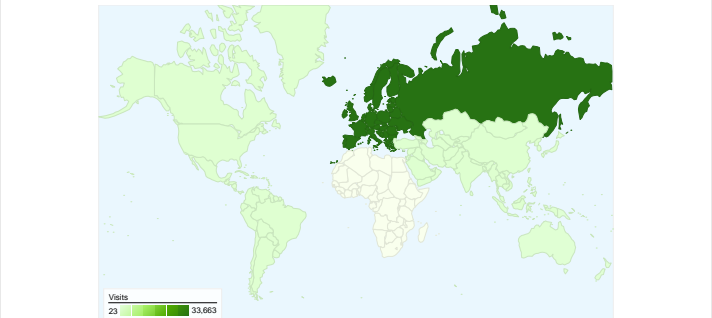

Map Overlay world