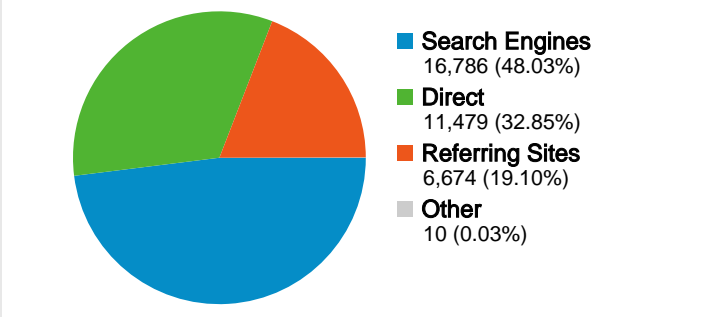

Traffic Sources Overview

Content Overview

Pages	Pageviews	% Pageviews
/forum/index.php	35,941	11.01%
/forum/search.php?search_id=n	31,919	9.78%
/	9,289	2.85%
/forum/posting.php	7,819	2.39%
/forum/	5,040	1.54%