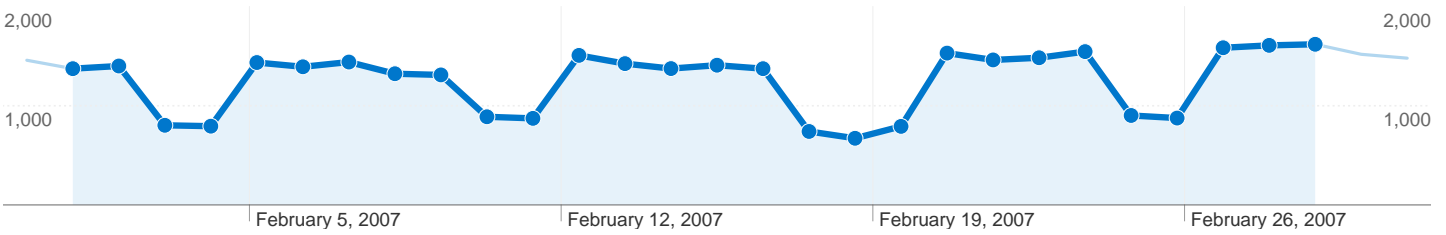

All traffic sources sent a total of 34,949 visits

- **32.85% Direct Traffic**
- **19.10% Referring Sites**
- **48.03% Search Engines**