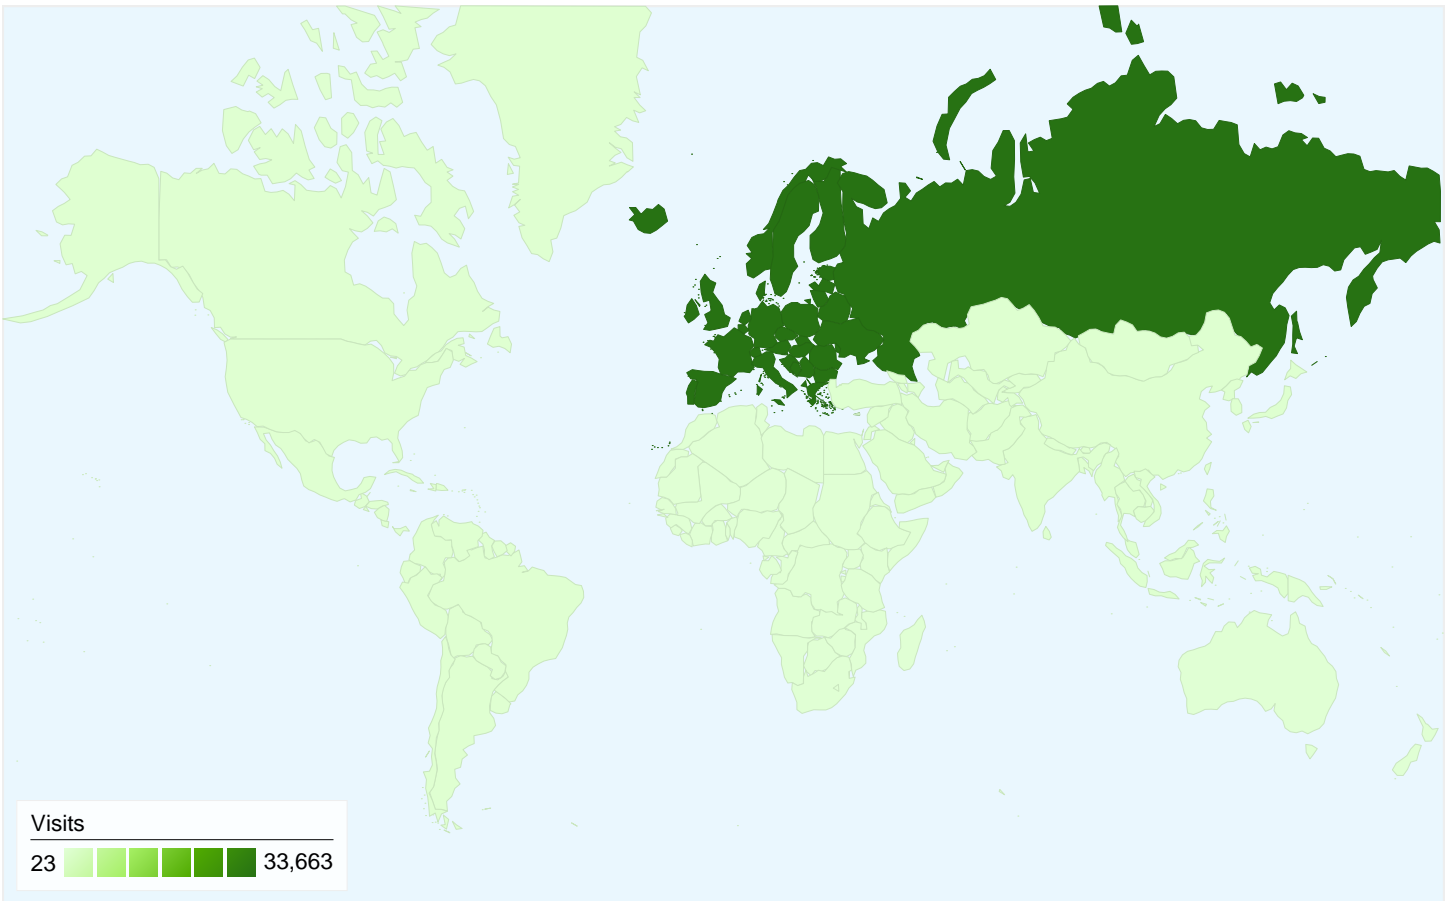

**All traffic sources sent a total of 34,949 visits**

-  **32.85% Direct Traffic**
-  **19.10% Referring Sites**
-  **48.03% Search Engines**

## 34,949 visits came from 6 continents