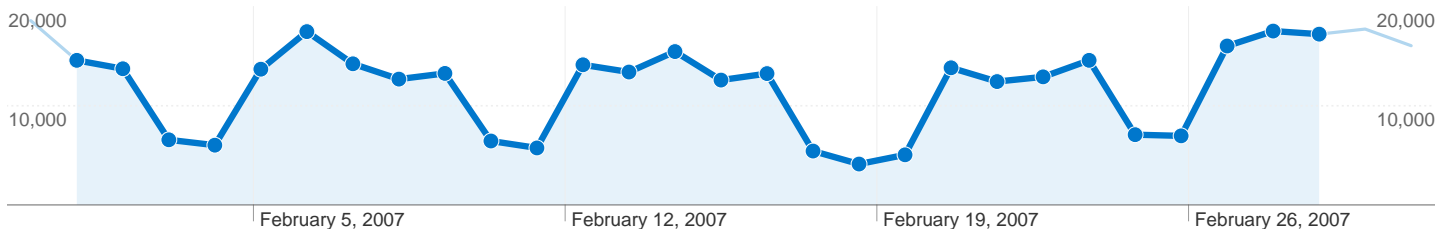

Pages on this site were viewed a total of 326,473 times

326,473 Pageviews

220,526 Unique Views

5.71% Bounce Rate

Top Content

Pages	Pageviews	% Pageviews
/forum/index.php	35,941	11.01%
/forum/search.php?search_id=newposts	31,919	9.78%
/	9,289	2.85%
/forum/posting.php	7,819	2.39%
/forum/	5,040	1.54%