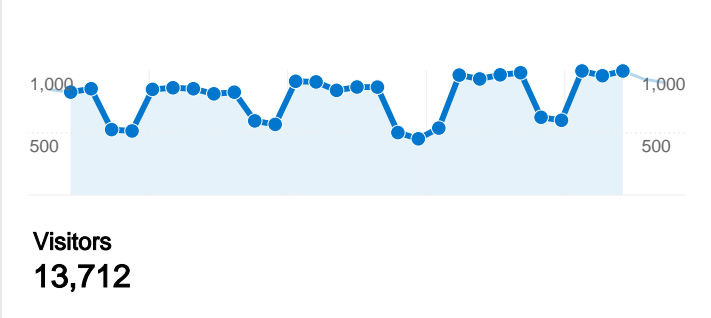

## Site Usage

**34,949** Visits

**9.34** Pages/Visit

**36.02%** Bounce Rate

**326,473** Pageviews

**00:13:36** Avg. Time on Site

**34.72%** % New Visits

## Visitors Overview

## 34,949 visits came from 6 continents

1 - 6 of 6

Pages on this site were viewed a total of 326,473 times

**326,473** Pageviews

**220,526** Unique Views

**5.71%** Bounce Rate