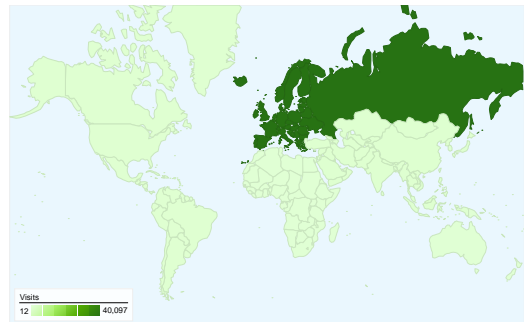

Site Usage

41,141 Visits

396,494 Pageviews

9.64 Pages/Visit

00:14:44 Avg. Time on Site

35.02% Bounce Rate

33.78% % New Visits

Visitors Overview

Visitors
15,762

Map Overlay world

Traffic Sources Overview

- **Search Engines**
19,277 (46.86%)
- **Direct**
13,223 (32.14%)
- **Referring Sites**
8,633 (20.98%)
- **Other**
8 (0.02%)

Content Overview

Pages	Pageviews	% Pageviews
/forum/search.php?search_id=n	43,501	10.97%
/forum/index.php	43,001	10.85%
/	11,289	2.85%
/forum/posting.php	10,020	2.53%
/forum/	5,926	1.49%

All traffic sources sent a total of 41,141 visits

-  **32.14% Direct Traffic**
-  **20.98% Referring Sites**
-  **46.86% Search Engines**

Top Traffic Sources

Sources	Visits	% visits	Keywords	Visits	% visits
google (organic)	19,162	46.58%	vcdc	731	3.79%
(direct) ((none))	13,223	32.14%	ι	221	1.15%
mail.google.com (referral)	1,142	2.78%	credis visca	213	1.10%
vcdc.gr (referral)	718	1.75%	canon 17-55 f2.8	189	0.98%
hegrade.gr (referral)	433	1.05%	kim jong il	179	0.93%

41,141 visits came from 6 continents

Site Usage

Visits		Pages/Visit		Avg. Time on Site		% New Visits		Bounce Rate	
41,141		9.64		00:14:44		33.89%		35.02%	
% of Site Total: 100.00%		Site Avg: 9.64 (0.00%)		Site Avg: 00:14:44 (0.00%)		Site Avg: 33.78% (0.32%)		Site Avg: 35.02% (0.00%)	
Continent	Visits	Pages/Visit	Avg. Time on Site	% New Visits	Bounce Rate				
Europe	40,097	9.83	00:15:04	32.58%	34.05%				
Asia	591	2.40	00:02:09	78.68%	68.70%				
Americas	393	1.69	00:01:04	90.84%	77.61%				
Oceania	25	1.72	00:00:48	96.00%	56.00%				
Africa	23	1.43	00:00:55	100.00%	78.26%				
(not set)	12	1.67	00:01:34	83.33%	83.33%				