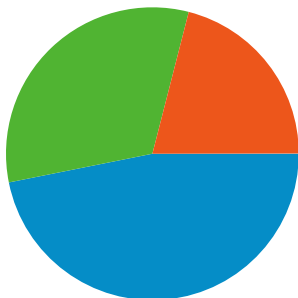

Traffic Sources Overview

- **Search Engines**
  19,277 (46.86%)
- **Direct**
  13,223 (32.14%)
- **Referring Sites**
  8,633 (20.98%)
- **Other**
  8 (0.02%)

Content Overview

Pages	Pageviews	% Pageviews
/forum/search.php?search_id=n	43,501	10.97%
/forum/index.php	43,001	10.85%
/	11,289	2.85%
/forum/posting.php	10,020	2.53%
/forum/	5,926	1.49%