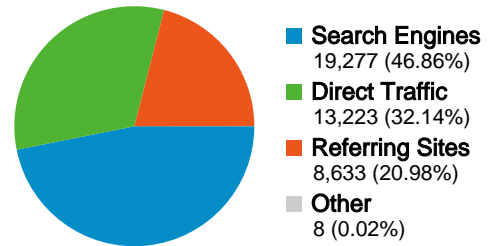

Site Usage

41,141 Visits

396,494 Pageviews

9.64 Pages/Visit

00:14:44 Avg. Time on Site

35.02% Bounce Rate

33.78% % New Visits

Visitors Overview

15,762 people visited this site

41,141 Visits

15,762 Absolute Unique Visitors

396,494 Pageviews

9.64 Average Pageviews

00:14:44 Time on Site

35.02% Bounce Rate

33.89% New Visits

All traffic sources sent a total of 41,141 visits

-  **32.14% Direct Traffic**
-  **20.98% Referring Sites**
-  **46.86% Search Engines**

Top Traffic Sources

Sources	Visits	% visits	Keywords	Visits	% visits
google (organic)	19,162	46.58%	vcdc	731	3.79%
(direct) ((none))	13,223	32.14%	ι	221	1.15%
mail.google.com (referral)	1,142	2.78%	credis visca	213	1.10%
vcdc.gr (referral)	718	1.75%	canon 17-55 f2.8	189	0.98%
hegrade.gr (referral)	433	1.05%	kim jong il	179	0.93%

41,141 visits came from 6 continents

Site Usage

Visits		Pages/Visit		Avg. Time on Site		% New Visits		Bounce Rate	
41,141		9.64		00:14:44		33.89%		35.02%	
% of Site Total: 100.00%		Site Avg: 9.64 (0.00%)		Site Avg: 00:14:44 (0.00%)		Site Avg: 33.78% (0.32%)		Site Avg: 35.02% (0.00%)	
Continent	Visits	Pages/Visit	Avg. Time on Site	% New Visits	Bounce Rate				
Europe	40,097	9.83	00:15:04	32.58%	34.05%				
Asia	591	2.40	00:02:09	78.68%	68.70%				
Americas	393	1.69	00:01:04	90.84%	77.61%				
Oceania	25	1.72	00:00:48	96.00%	56.00%				
Africa	23	1.43	00:00:55	100.00%	78.26%				
(not set)	12	1.67	00:01:34	83.33%	83.33%				