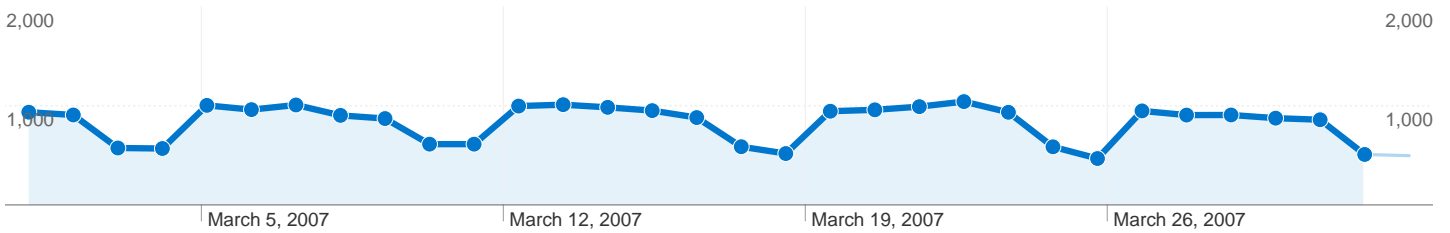

Site Usage

41,141 Visits

396,494 Pageviews

9.64 Pages/Visit

00:14:44 Avg. Time on Site

35.02% Bounce Rate

33.78% % New Visits

Visitors Overview

Visitors
15,762

Map Overlay world

Traffic Sources Overview

- **Search Engines**
19,277 (46.86%)
- **Direct**
13,223 (32.14%)
- **Referring Sites**
8,633 (20.98%)
- **Other**
8 (0.02%)

Content Overview

Pages	Pageviews	% Pageviews
/forum/search.php?search_id=n	43,501	10.97%
/forum/index.php	43,001	10.85%
/	11,289	2.85%
/forum/posting.php	10,020	2.53%
/forum/	5,926	1.49%

15,762 people visited this site

41,141 Visits

15,762 Absolute Unique Visitors

396,494 Pageviews

9.64 Average Pageviews

00:14:44 Time on Site

35.02% Bounce Rate

33.89% New Visits

41,141 visits came from 6 continents

Site Usage

Visits		Pages/Visit		Avg. Time on Site		% New Visits		Bounce Rate	
41,141		9.64		00:14:44		33.89%		35.02%	
% of Site Total: 100.00%		Site Avg: 9.64 (0.00%)		Site Avg: 00:14:44 (0.00%)		Site Avg: 33.78% (0.32%)		Site Avg: 35.02% (0.00%)	
Continent	Visits	Pages/Visit	Avg. Time on Site	% New Visits	Bounce Rate				
Europe	40,097	9.83	00:15:04	32.58%	34.05%				
Asia	591	2.40	00:02:09	78.68%	68.70%				
Americas	393	1.69	00:01:04	90.84%	77.61%				
Oceania	25	1.72	00:00:48	96.00%	56.00%				
Africa	23	1.43	00:00:55	100.00%	78.26%				
(not set)	12	1.67	00:01:34	83.33%	83.33%				