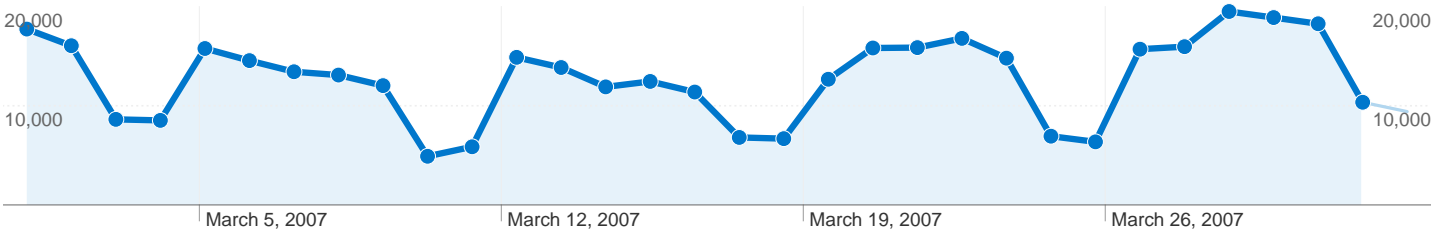

Site Usage

41,141 Visits

396,494 Pageviews

9.64 Pages/Visit

00:14:44 Avg. Time on Site

35.02% Bounce Rate

33.78% % New Visits

Visitors Overview

15,762 people visited this site

41,141 Visits

15,762 Absolute Unique Visitors

396,494 Pageviews

9.64 Average Pageviews

00:14:44 Time on Site

35.02% Bounce Rate

33.89% New Visits

All traffic sources sent a total of 41,141 visits

-  **32.14% Direct Traffic**
-  **20.98% Referring Sites**
-  **46.86% Search Engines**

Top Traffic Sources

Sources	Visits	% visits	Keywords	Visits	% visits
google (organic)	19,162	46.58%	vcdc	731	3.79%
(direct) ((none))	13,223	32.14%	ι	221	1.15%
mail.google.com (referral)	1,142	2.78%	credis visca	213	1.10%
vcdc.gr (referral)	718	1.75%	canon 17-55 f2.8	189	0.98%
hegrade.gr (referral)	433	1.05%	kim jong il	179	0.93%

41,141 visits came from 6 continents

Site Usage

Visits		Pages/Visit		Avg. Time on Site		% New Visits		Bounce Rate	
41,141		9.64		00:14:44		33.89%		35.02%	
% of Site Total: 100.00%		Site Avg: 9.64 (0.00%)		Site Avg: 00:14:44 (0.00%)		Site Avg: 33.78% (0.32%)		Site Avg: 35.02% (0.00%)	
Continent	Visits	Pages/Visit	Avg. Time on Site	% New Visits	Bounce Rate				
Europe	40,097	9.83	00:15:04	32.58%	34.05%				
Asia	591	2.40	00:02:09	78.68%	68.70%				
Americas	393	1.69	00:01:04	90.84%	77.61%				
Oceania	25	1.72	00:00:48	96.00%	56.00%				
Africa	23	1.43	00:00:55	100.00%	78.26%				
(not set)	12	1.67	00:01:34	83.33%	83.33%				