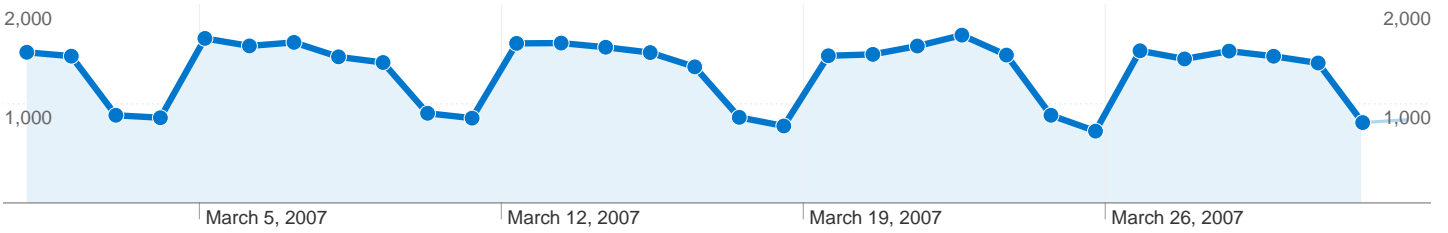

All traffic sources sent a total of 41,141 visits

- **32.14% Direct Traffic**
- **20.98% Referring Sites**
- **46.86% Search Engines**