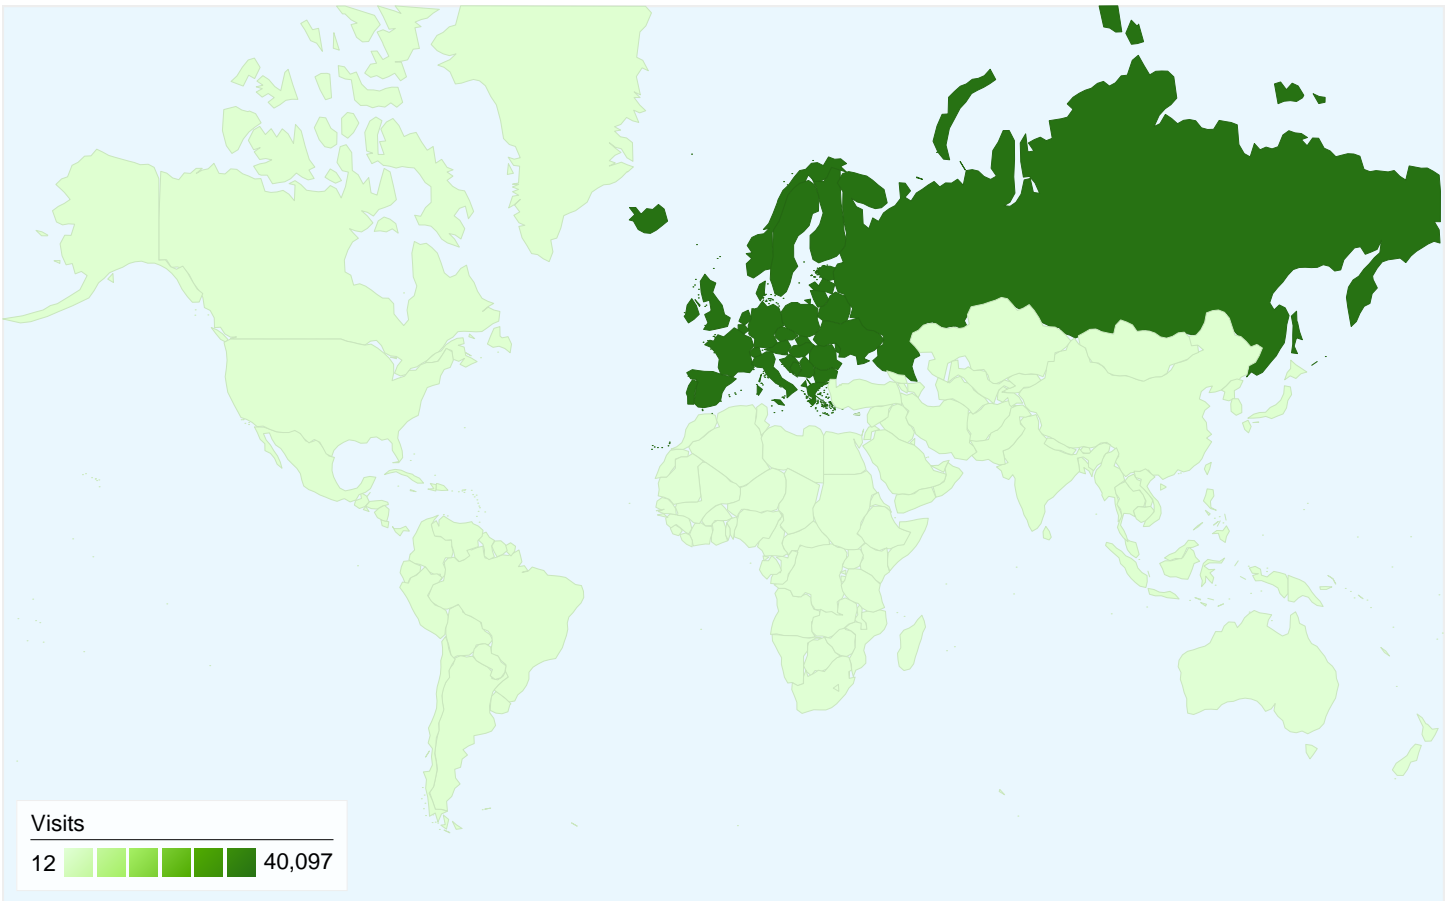

Visitors
15,762

Map Overlay world

Traffic Sources Overview

- **Search Engines**
19,277 (46.86%)
- **Direct**
13,223 (32.14%)
- **Referring Sites**
8,633 (20.98%)
- **Other**
8 (0.02%)

Content Overview

Pages	Pageviews	% Pageviews
/forum/search.php?search_id=n	43,501	10.97%
/forum/index.php	43,001	10.85%
/	11,289	2.85%
/forum/posting.php	10,020	2.53%
/forum/	5,926	1.49%

15,762 people visited this site

41,141 Visits

15,762 Absolute Unique Visitors

396,494 Pageviews

9.64 Average Pageviews

00:14:44 Time on Site

35.02% Bounce Rate

33.89% New Visits

All traffic sources sent a total of 41,141 visits

-  **32.14% Direct Traffic**
-  **20.98% Referring Sites**
-  **46.86% Search Engines**

Top Traffic Sources

Sources	Visits	% visits	Keywords	Visits	% visits
google (organic)	19,162	46.58%	vcdc	731	3.79%
(direct) ((none))	13,223	32.14%	ι	221	1.15%
mail.google.com (referral)	1,142	2.78%	credis visca	213	1.10%
vcdc.gr (referral)	718	1.75%	canon 17-55 f2.8	189	0.98%
hegrade.gr (referral)	433	1.05%	kim jong il	179	0.93%

41,141 visits came from 6 continents

Site Usage

Visits		Pages/Visit		Avg. Time on Site		% New Visits		Bounce Rate	
41,141		9.64		00:14:44		33.89%		35.02%	
% of Site Total: 100.00%		Site Avg: 9.64 (0.00%)		Site Avg: 00:14:44 (0.00%)		Site Avg: 33.78% (0.32%)		Site Avg: 35.02% (0.00%)	
Continent	Visits	Pages/Visit	Avg. Time on Site	% New Visits	Bounce Rate				
Europe	40,097	9.83	00:15:04	32.58%	34.05%				
Asia	591	2.40	00:02:09	78.68%	68.70%				
Americas	393	1.69	00:01:04	90.84%	77.61%				
Oceania	25	1.72	00:00:48	96.00%	56.00%				
Africa	23	1.43	00:00:55	100.00%	78.26%				
(not set)	12	1.67	00:01:34	83.33%	83.33%				