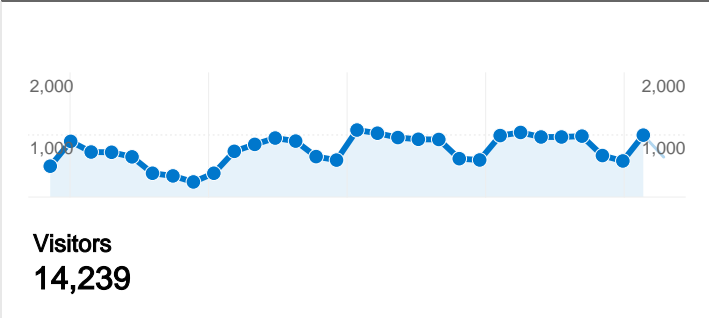

Site Usage

36,088 Visits

322,727 Pageviews

8.94 Pages/Visit

00:13:41 Avg. Time on Site

35.33% Bounce Rate

34.38% % New Visits

Visitors Overview

14,239 people visited this site

36,088 Visits

14,239 Absolute Unique Visitors

322,727 Pageviews

8.94 Average Pageviews

00:13:41 Time on Site

35.33% Bounce Rate

34.39% New Visits

36,088 visits came from 6 continents

Site Usage

Visits	Pages/Visit	Avg. Time on Site	% New Visits	Bounce Rate	
36,088 % of Site Total: 100.00%	8.94 Site Avg: 8.94 (0.00%)	00:13:41 Site Avg: 00:13:41 (0.00%)	34.39% Site Avg: 34.38% (0.02%)	35.33% Site Avg: 35.33% (0.00%)	
Continent	Visits	Pages/Visit	Avg. Time on Site	% New Visits	Bounce Rate
Europe	35,095	9.12	00:14:00	33.07%	34.42%
Asia	559	3.57	00:03:21	72.09%	59.93%
Americas	379	1.80	00:01:14	92.88%	76.78%
Oceania	30	1.43	00:00:39	90.00%	80.00%
Africa	24	1.12	00:00:14	87.50%	91.67%
(not set)	1	2.00	00:00:03	100.00%	0.00%

Pages on this site were viewed a total of 322,727 times

 **322,727** Pageviews

 **216,546** Unique Views

 **5.89%** Bounce Rate

Top Content

Pages	Pageviews	% Pageviews
/forum/search.php?search_id=newposts	37,327	11.57%
/forum/index.php	35,603	11.03%
/	9,888	3.06%
/forum/posting.php	6,582	2.04%
/forum/	5,009	1.55%