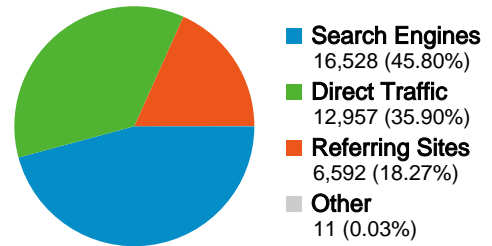

Top Traffic Sources

Sources	Visits	% visits	Keywords	Visits	% visits
google (organic)	16,442	45.56%	vcdc	647	3.91%
(direct) ((none))	12,957	35.90%	myspace intermixture	235	1.42%
mail.google.com (referral)	1,078	2.99%	www.vcdc.gr	187	1.13%
images.google.gr (referral)	409	1.13%	canon 17-55 f2.8	168	1.02%
vcdc.gr (referral)	344	0.95%	ι	149	0.90%