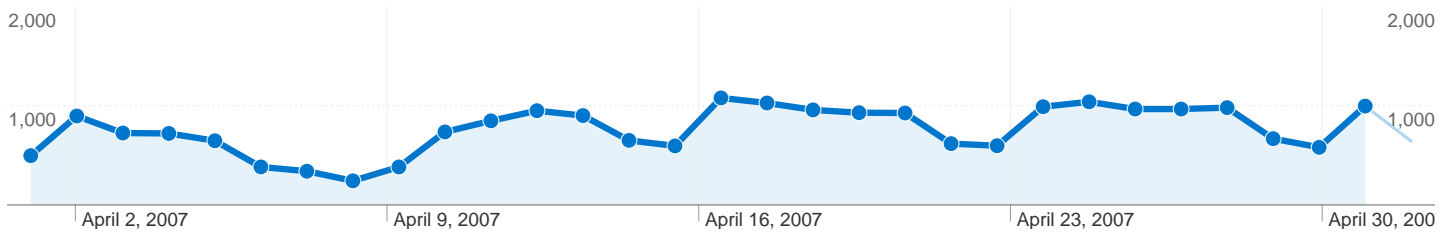

Site Usage

36,088 Visits

322,727 Pageviews

8.94 Pages/Visit

00:13:41 Avg. Time on Site

35.33% Bounce Rate

34.38% % New Visits

Visitors Overview

14,239 people visited this site

36,088 Visits

14,239 Absolute Unique Visitors

322,727 Pageviews

8.94 Average Pageviews

00:13:41 Time on Site

35.33% Bounce Rate

34.39% New Visits

36,088 visits came from 6 continents

Site Usage

Visits	Pages/Visit	Avg. Time on Site	% New Visits	Bounce Rate	
36,088 % of Site Total: 100.00%	8.94 Site Avg: 8.94 (0.00%)	00:13:41 Site Avg: 00:13:41 (0.00%)	34.39% Site Avg: 34.38% (0.02%)	35.33% Site Avg: 35.33% (0.00%)	
Continent	Visits	Pages/Visit	Avg. Time on Site	% New Visits	Bounce Rate
Europe	35,095	9.12	00:14:00	33.07%	34.42%
Asia	559	3.57	00:03:21	72.09%	59.93%
Americas	379	1.80	00:01:14	92.88%	76.78%
Oceania	30	1.43	00:00:39	90.00%	80.00%
Africa	24	1.12	00:00:14	87.50%	91.67%
(not set)	1	2.00	00:00:03	100.00%	0.00%

Pages on this site were viewed a total of 322,727 times

 **322,727** Pageviews

 **216,546** Unique Views

 **5.89%** Bounce Rate

Top Content

Pages	Pageviews	% Pageviews
/forum/search.php?search_id=newposts	37,327	11.57%
/forum/index.php	35,603	11.03%
/	9,888	3.06%
/forum/posting.php	6,582	2.04%
/forum/	5,009	1.55%