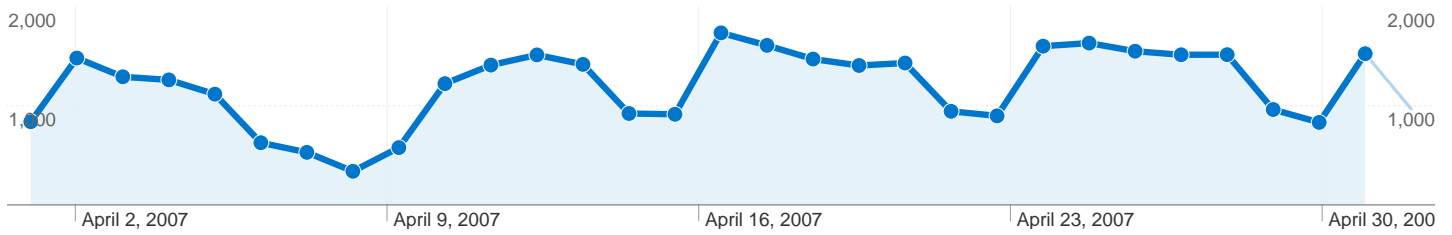

All traffic sources sent a total of 36,088 visits

- **35.90%** Direct Traffic
- **18.27%** Referring Sites
- **45.80%** Search Engines