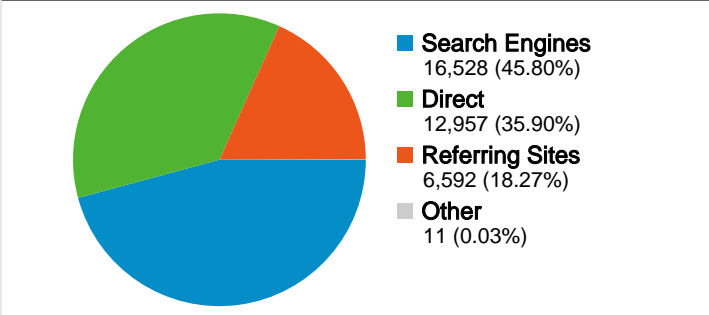

Traffic Sources Overview

Content Overview

Pages	Pageviews	% Pageviews
/forum/search.php?search_id=n	37,327	11.57%
/forum/index.php	35,603	11.03%
/	9,888	3.06%
/forum/posting.php	6,582	2.04%
/forum/	5,009	1.55%