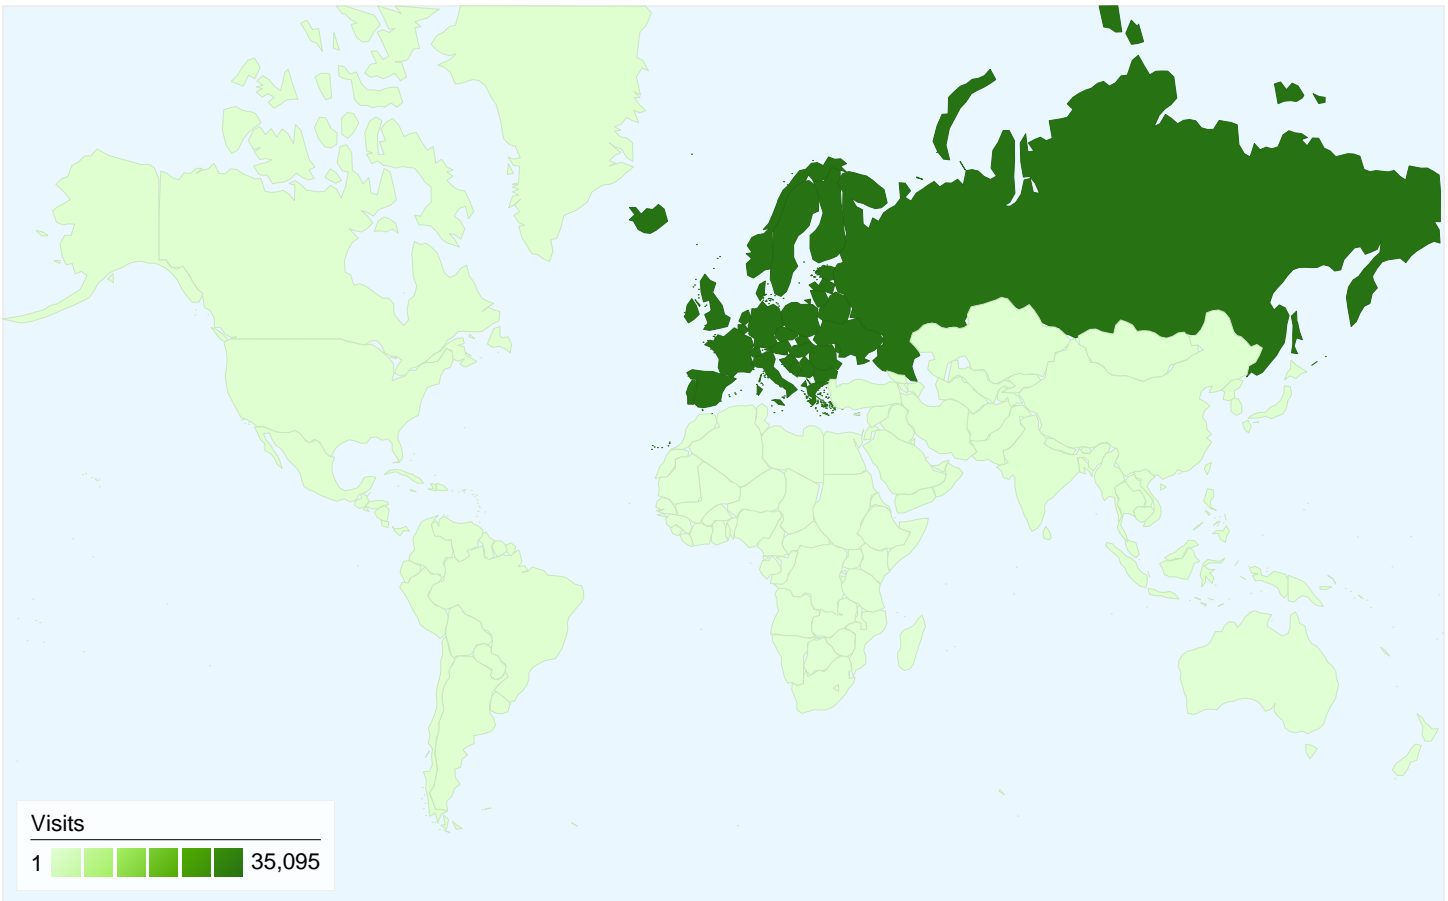

14,239 people visited this site

36,088 Visits

14,239 Absolute Unique Visitors

322,727 Pageviews

8.94 Average Pageviews

00:13:41 Time on Site

35.33% Bounce Rate

34.39% New Visits

36,088 visits came from 6 continents

Site Usage

Visits	Pages/Visit	Avg. Time on Site	% New Visits	Bounce Rate	
36,088 % of Site Total: 100.00%	8.94 Site Avg: 8.94 (0.00%)	00:13:41 Site Avg: 00:13:41 (0.00%)	34.39% Site Avg: 34.38% (0.02%)	35.33% Site Avg: 35.33% (0.00%)	
Continent	Visits	Pages/Visit	Avg. Time on Site	% New Visits	Bounce Rate
Europe	35,095	9.12	00:14:00	33.07%	34.42%
Asia	559	3.57	00:03:21	72.09%	59.93%
Americas	379	1.80	00:01:14	92.88%	76.78%
Oceania	30	1.43	00:00:39	90.00%	80.00%
Africa	24	1.12	00:00:14	87.50%	91.67%
(not set)	1	2.00	00:00:03	100.00%	0.00%