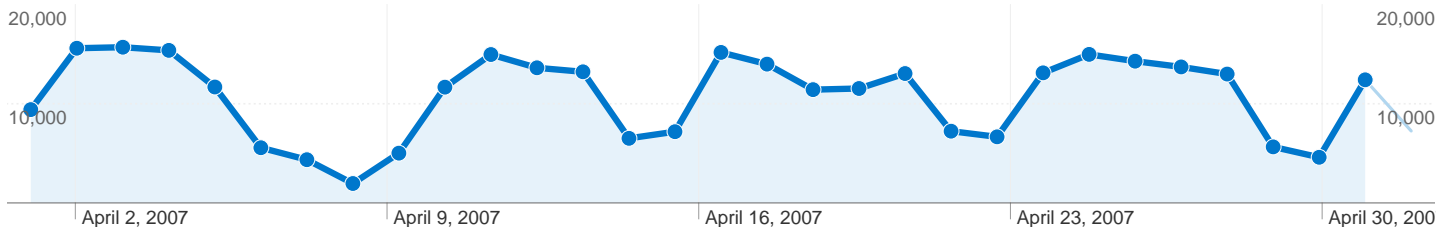

Site Usage

36,088 Visits

322,727 Pageviews

8.94 Pages/Visit

00:13:41 Avg. Time on Site

35.33% Bounce Rate

34.38% % New Visits

Visitors Overview

14,239 people visited this site

36,088 Visits

14,239 Absolute Unique Visitors

322,727 Pageviews

8.94 Average Pageviews

00:13:41 Time on Site

35.33% Bounce Rate

34.39% New Visits

36,088 visits came from 6 continents

Site Usage

Visits	Pages/Visit	Avg. Time on Site	% New Visits	Bounce Rate	
36,088 % of Site Total: 100.00%	8.94 Site Avg: 8.94 (0.00%)	00:13:41 Site Avg: 00:13:41 (0.00%)	34.39% Site Avg: 34.38% (0.02%)	35.33% Site Avg: 35.33% (0.00%)	
Continent	Visits	Pages/Visit	Avg. Time on Site	% New Visits	Bounce Rate
Europe	35,095	9.12	00:14:00	33.07%	34.42%
Asia	559	3.57	00:03:21	72.09%	59.93%
Americas	379	1.80	00:01:14	92.88%	76.78%
Oceania	30	1.43	00:00:39	90.00%	80.00%
Africa	24	1.12	00:00:14	87.50%	91.67%
(not set)	1	2.00	00:00:03	100.00%	0.00%