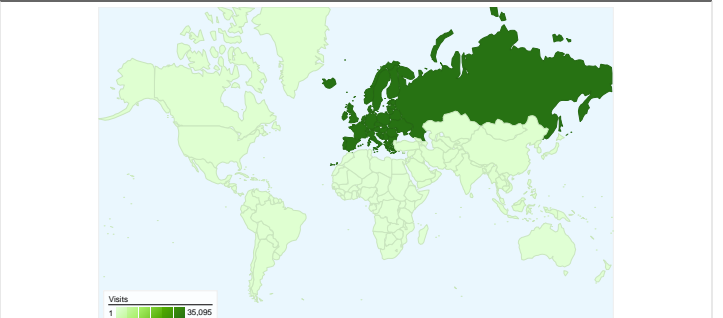

Map Overlay world