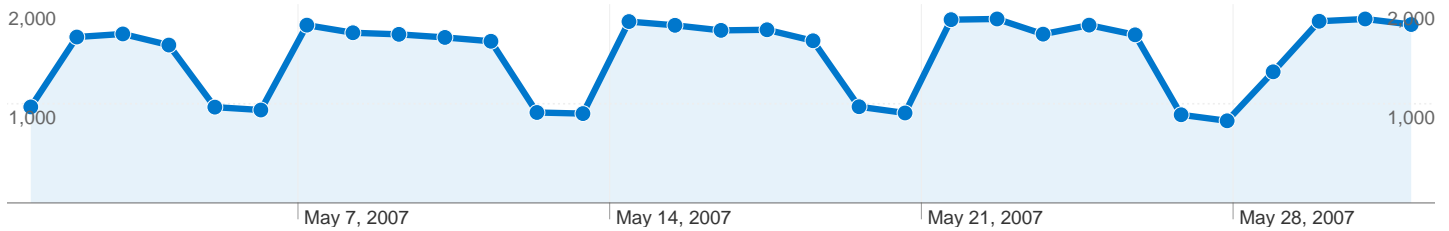

## Site Usage

**46,197** Visits

**399,823** Pageviews

**8.65** Pages/Visit

**00:12:38** Avg. Time on Site

**37.93%** Bounce Rate

**36.81%** % New Visits

## Visitors Overview

**Visitors**  
**19,153**

## 19,153 people visited this site

**46,197** Visits

**19,153** Absolute Unique Visitors

**399,823** Pageviews

**8.65** Average Pageviews

**00:12:38** Time on Site

**37.93%** Bounce Rate

**36.80%** New Visits

# Traffic Sources Overview

May 1, 2007 - May 31, 2007

All traffic sources sent a total of 46,197 visits

-  **31.46%** Direct Traffic
-  **18.50%** Referring Sites
-  **50.03%** Search Engines