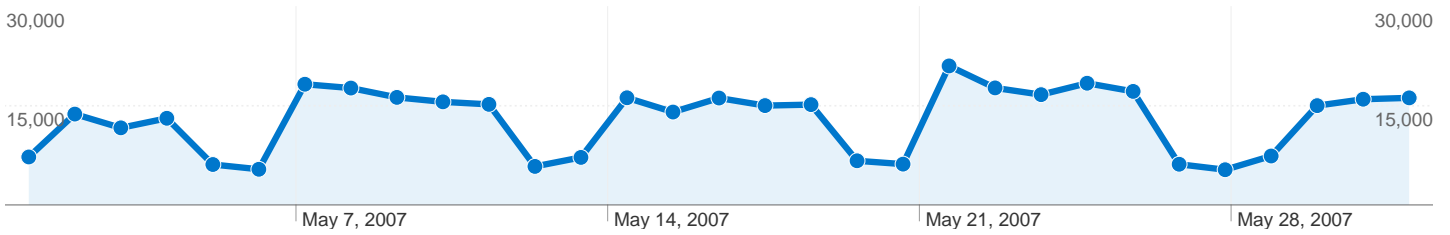

Pages on this site were viewed a total of 399,823 times

399,823 Pageviews

273,971 Unique Views

37.93% Bounce Rate

Top Content

Pages	Pageviews	% Pageviews
/forum/search.php?search_id=newposts	41,829	10.46%
/forum/index.php	41,729	10.44%
/	12,481	3.12%
/forum/posting.php	7,796	1.95%
/forum/	5,622	1.41%