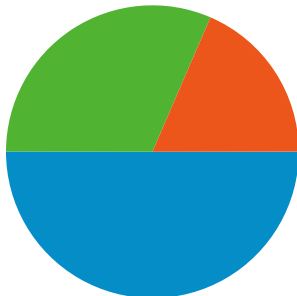

Traffic Sources Overview

- **Search Engines**
  23,114 (50.03%)
- **Direct Traffic**
  14,532 (31.46%)
- **Referring Sites**
  8,547 (18.50%)
- **Other**
  4 (0.01%)

Content Overview

Pages	Pageviews	% Pageviews
/forum/search.php?search_id=n	41,829	10.46%
/forum/index.php	41,729	10.44%
/	12,481	3.12%
/forum/posting.php	7,796	1.95%
/forum/	5,622	1.41%