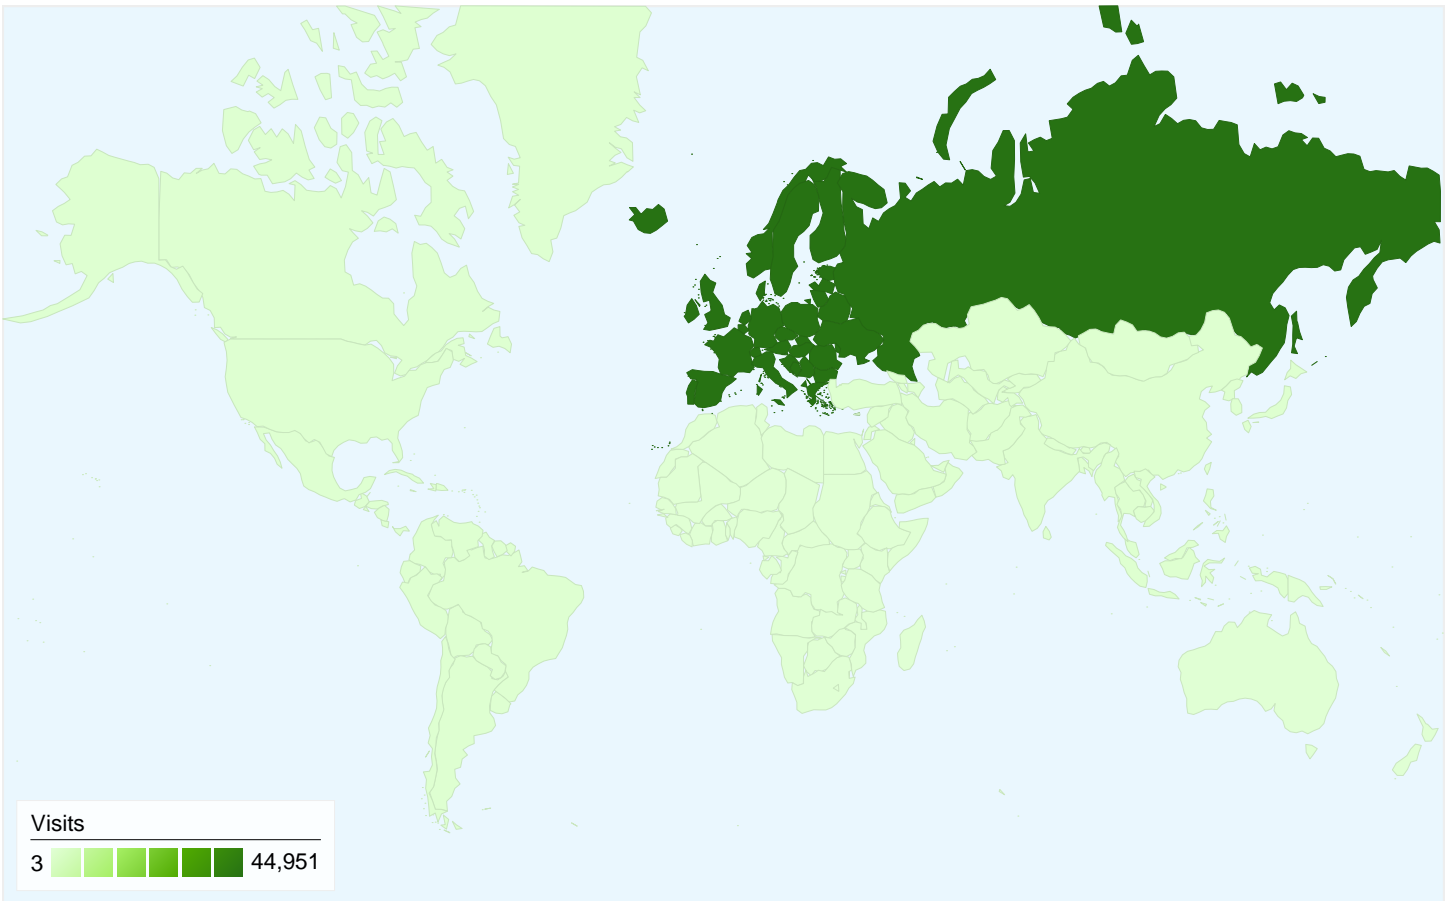

# Traffic Sources Overview

May 1, 2007 - May 31, 2007

All traffic sources sent a total of 46,197 visits

-  **31.46%** Direct Traffic
-  **18.50%** Referring Sites
-  **50.03%** Search Engines

## 46,197 visits came from 6 continents