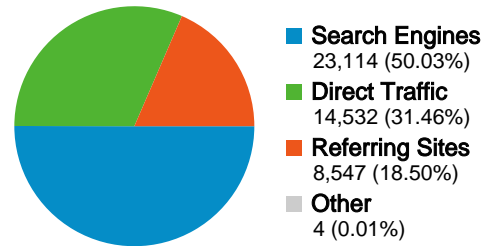

## 19,153 people visited this site

**46,197** Visits

**19,153** Absolute Unique Visitors

**399,823** Pageviews

**8.65** Average Pageviews

**00:12:38** Time on Site

**37.93%** Bounce Rate

**36.80%** New Visits

## Technical Profile

Browser	Visits	% visits	Connection Speed	Visits	% visits
Firefox	20,650	44.70%	DSL	30,438	65.89%
Internet Explorer	18,512	40.07%	Unknown	12,205	26.42%
Safari	5,316	11.51%	Dialup	1,935	4.19%
Opera	1,529	3.31%	T1	1,026	2.22%
Mozilla	92	0.20%	Cable	392	0.85%

# Traffic Sources Overview

May 1, 2007 - May 31, 2007

All traffic sources sent a total of 46,197 visits

-  **31.46%** Direct Traffic
-  **18.50%** Referring Sites
-  **50.03%** Search Engines