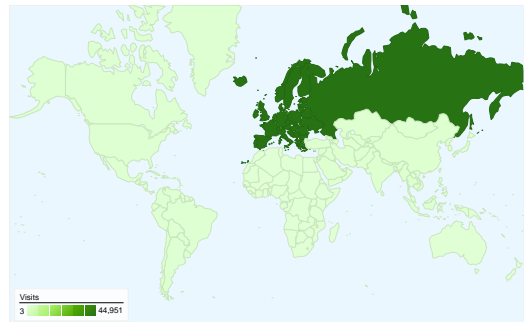

Map Overlay world