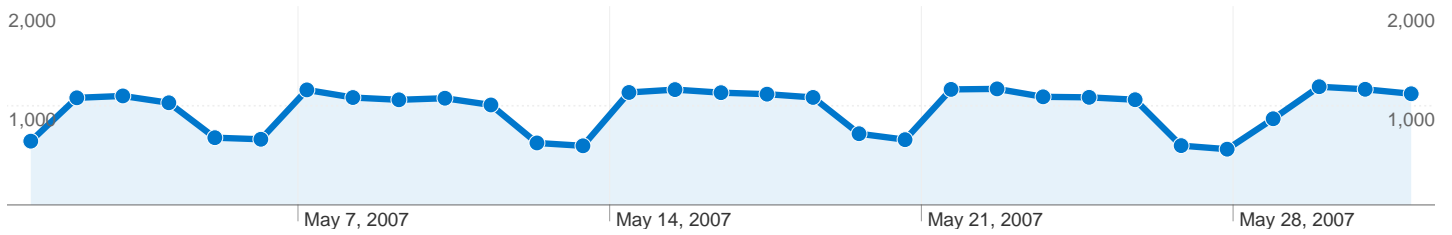

## Site Usage

**46,197** Visits

**399,823** Pageviews

**8.65** Pages/Visit

**00:12:38** Avg. Time on Site

**37.93%** Bounce Rate

**36.81%** % New Visits

## Visitors Overview

**Visitors**  
**19,153**

## 19,153 people visited this site

**46,197** Visits

**19,153** Absolute Unique Visitors

**399,823** Pageviews

**8.65** Average Pageviews

**00:12:38** Time on Site

**37.93%** Bounce Rate

**36.80%** New Visits

1 - 6 of 6

Pages on this site were viewed a total of 399,823 times

 **399,823** Pageviews

 **273,971** Unique Views

 **37.93%** Bounce Rate