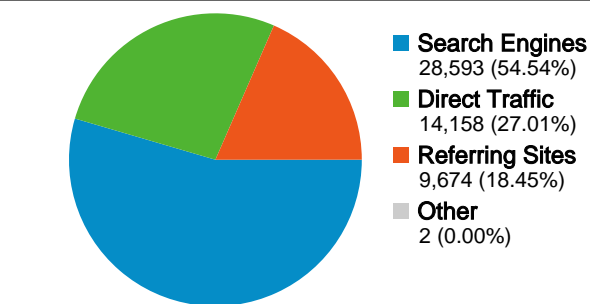

Traffic Sources Overview

Content Overview

Pages	Pageviews	% Pageviews
/forum/search.php?search_id=n	47,114	10.82%
/forum/index.php	43,316	9.95%
/	12,594	2.89%
/forum/posting.php	9,362	2.15%
/forum/viewforum.php?f=3	5,082	1.17%