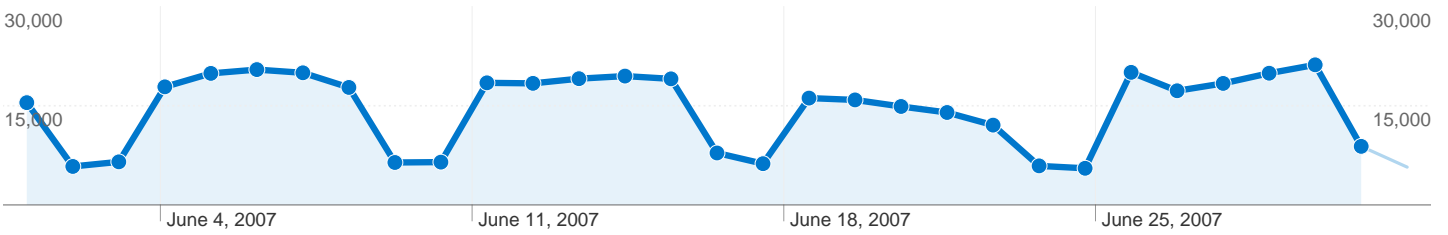

Site Usage

52,427 Visits

435,407 Pageviews

8.31 Pages/Visit

00:12:05 Avg. Time on Site

42.86% Bounce Rate

41.69% % New Visits

Visitors Overview

24,309 people visited this site

52,427 Visits

24,309 Absolute Unique Visitors

435,407 Pageviews

8.31 Average Pageviews

00:12:05 Time on Site

42.86% Bounce Rate

41.68% New Visits

52,427 visits came from 6 continents

Site Usage

| Visits | | Pages/Visit | | Avg. Time on Site | | % New Visits | | Bounce Rate | |
|-----------------------------|--------|---------------------------|-------------------|-------------------------------|-------------|------------------------------|--|-----------------------------|--|
| 52,427 | | 8.31 | | 00:12:05 | | 41.68% | | 42.86% | |
| % of Site Total: 100.00% | | Site Avg: 8.31 (0.00%) | | Site Avg: 00:12:05 (0.00%) | | Site Avg: 41.69% (-0.01%) | | Site Avg: 42.86% (0.00%) | |
| Continent | Visits | Pages/Visit | Avg. Time on Site | % New Visits | Bounce Rate | | | | |
| Europe | 50,781 | 8.51 | 00:12:26 | 40.27% | 41.78% | | | | |
| Asia | 788 | 2.43 | 00:01:51 | 82.36% | 70.43% | | | | |
| Americas | 744 | 1.55 | 00:00:46 | 88.58% | 81.05% | | | | |
| Africa | 56 | 1.41 | 00:00:56 | 71.43% | 80.36% | | | | |
| Oceania | 52 | 1.67 | 00:01:03 | 94.23% | 84.62% | | | | |
| (not set) | 6 | 1.33 | 00:00:36 | 100.00% | 66.67% | | | | |