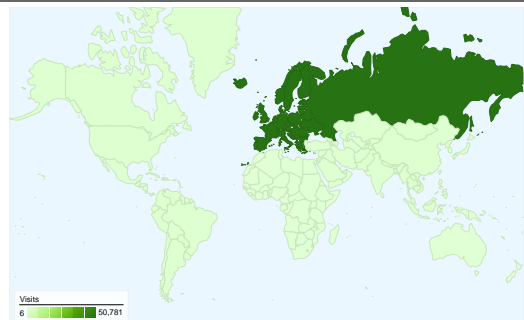

Map Overlay world