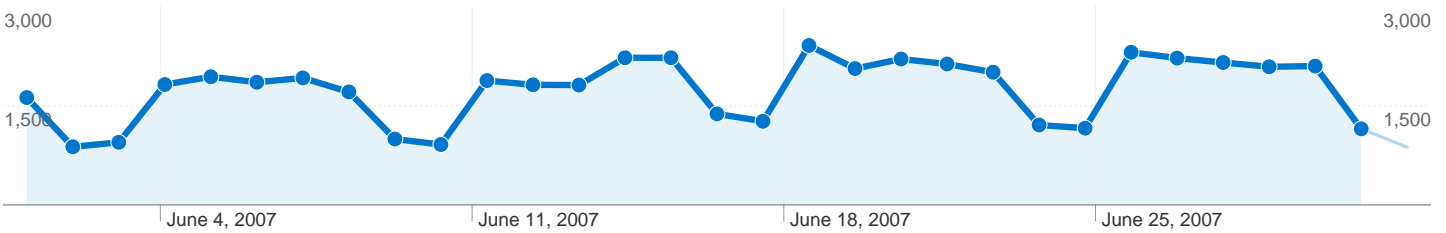

All traffic sources sent a total of 52,427 visits

- 27.01% Direct Traffic
- 18.45% Referring Sites
- 54.54% Search Engines