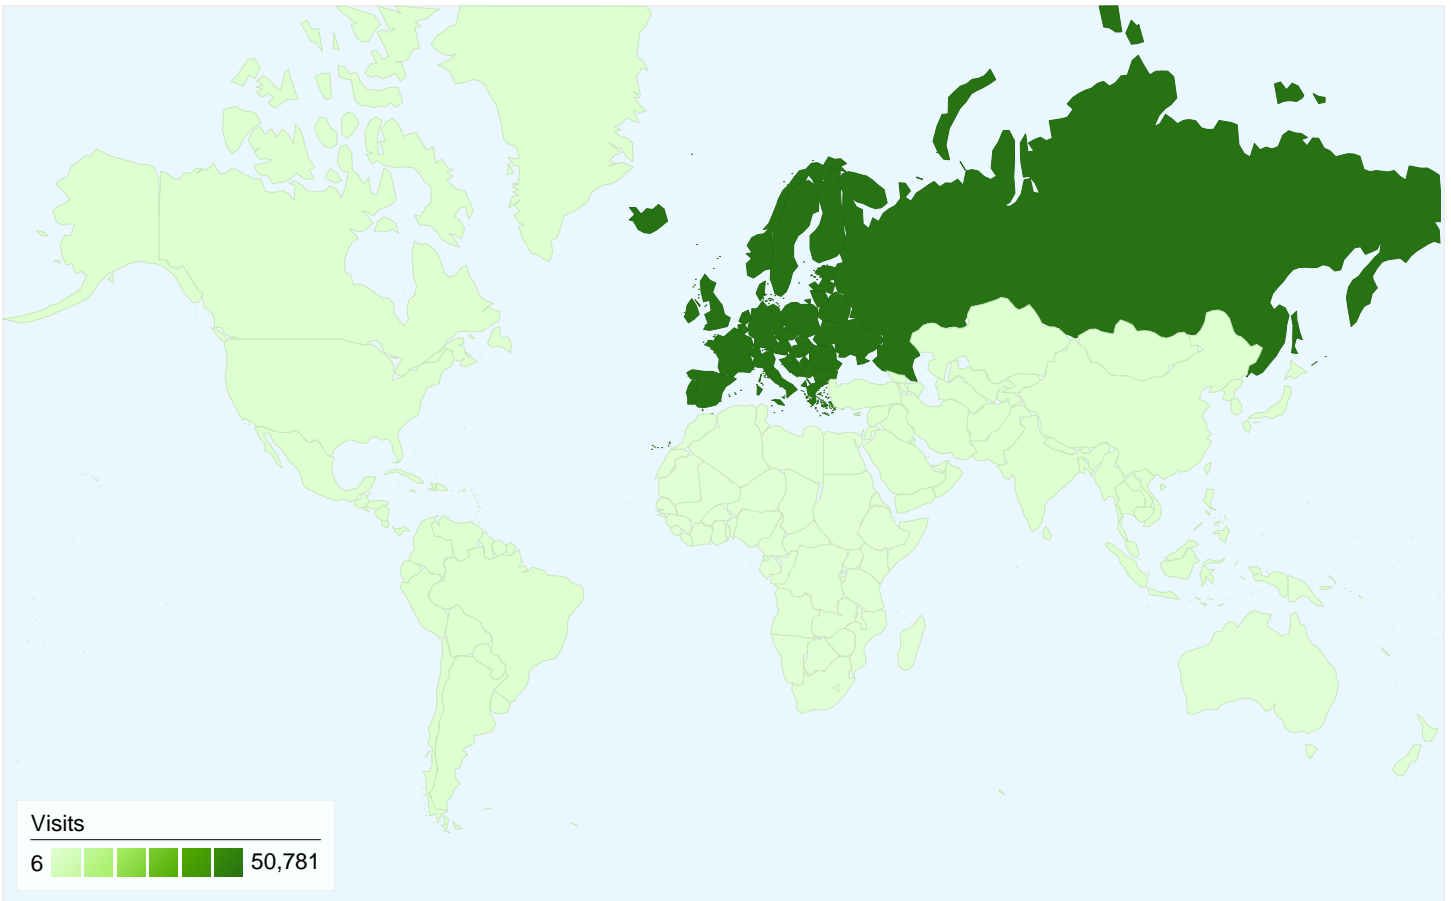

All traffic sources sent a total of 52,427 visits

-  27.01% Direct Traffic
-  18.45% Referring Sites
-  54.54% Search Engines

Top Traffic Sources

| Sources | Visits | % visits |
|-----------------------------|--------|----------|
| google (organic) | 28,356 | 54.09% |
| (direct) ((none)) | 14,158 | 27.01% |
| mail.google.com (referral) | 1,096 | 2.09% |
| images.google.gr (referral) | 623 | 1.19% |
| vcdc.gr (referral) | 598 | 1.14% |

52,427 visits came from 6 continents

Site Usage

| Visits | | Pages/Visit | | Avg. Time on Site | | % New Visits | | Bounce Rate | |
|-----------------------------|--------|---------------------------|-------------------|-------------------------------|-------------|------------------------------|--|-----------------------------|--|
| 52,427 | | 8.31 | | 00:12:05 | | 41.68% | | 42.86% | |
| % of Site Total: 100.00% | | Site Avg: 8.31 (0.00%) | | Site Avg: 00:12:05 (0.00%) | | Site Avg: 41.69% (-0.01%) | | Site Avg: 42.86% (0.00%) | |
| Continent | Visits | Pages/Visit | Avg. Time on Site | % New Visits | Bounce Rate | | | | |
| Europe | 50,781 | 8.51 | 00:12:26 | 40.27% | 41.78% | | | | |
| Asia | 788 | 2.43 | 00:01:51 | 82.36% | 70.43% | | | | |
| Americas | 744 | 1.55 | 00:00:46 | 88.58% | 81.05% | | | | |
| Africa | 56 | 1.41 | 00:00:56 | 71.43% | 80.36% | | | | |
| Oceania | 52 | 1.67 | 00:01:03 | 94.23% | 84.62% | | | | |
| (not set) | 6 | 1.33 | 00:00:36 | 100.00% | 66.67% | | | | |