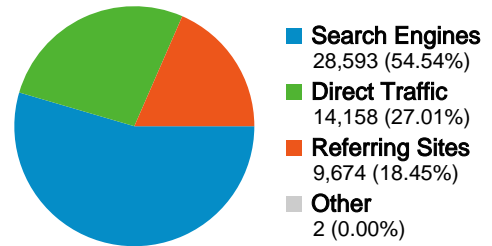

Site Usage

52,427 Visits

435,407 Pageviews

8.31 Pages/Visit

00:12:05 Avg. Time on Site

42.86% Bounce Rate

41.69% % New Visits

Visitors Overview

24,309 people visited this site

52,427 Visits

24,309 Absolute Unique Visitors

435,407 Pageviews

8.31 Average Pageviews

00:12:05 Time on Site

42.86% Bounce Rate

41.68% New Visits

All traffic sources sent a total of 52,427 visits

-  27.01% Direct Traffic
-  18.45% Referring Sites
-  54.54% Search Engines

Top Traffic Sources

| Sources | Visits | % visits |
|-----------------------------|--------|----------|
| google (organic) | 28,356 | 54.09% |
| (direct) ((none)) | 14,158 | 27.01% |
| mail.google.com (referral) | 1,096 | 2.09% |
| images.google.gr (referral) | 623 | 1.19% |
| vcdc.gr (referral) | 598 | 1.14% |

52,427 visits came from 6 continents

Site Usage

| Visits | | Pages/Visit | | Avg. Time on Site | | % New Visits | | Bounce Rate | |
|-----------------------------|--------|---------------------------|-------------------|-------------------------------|-------------|------------------------------|--|-----------------------------|--|
| 52,427 | | 8.31 | | 00:12:05 | | 41.68% | | 42.86% | |
| % of Site Total: 100.00% | | Site Avg: 8.31 (0.00%) | | Site Avg: 00:12:05 (0.00%) | | Site Avg: 41.69% (-0.01%) | | Site Avg: 42.86% (0.00%) | |
| Continent | Visits | Pages/Visit | Avg. Time on Site | % New Visits | Bounce Rate | | | | |
| Europe | 50,781 | 8.51 | 00:12:26 | 40.27% | 41.78% | | | | |
| Asia | 788 | 2.43 | 00:01:51 | 82.36% | 70.43% | | | | |
| Americas | 744 | 1.55 | 00:00:46 | 88.58% | 81.05% | | | | |
| Africa | 56 | 1.41 | 00:00:56 | 71.43% | 80.36% | | | | |
| Oceania | 52 | 1.67 | 00:01:03 | 94.23% | 84.62% | | | | |
| (not set) | 6 | 1.33 | 00:00:36 | 100.00% | 66.67% | | | | |