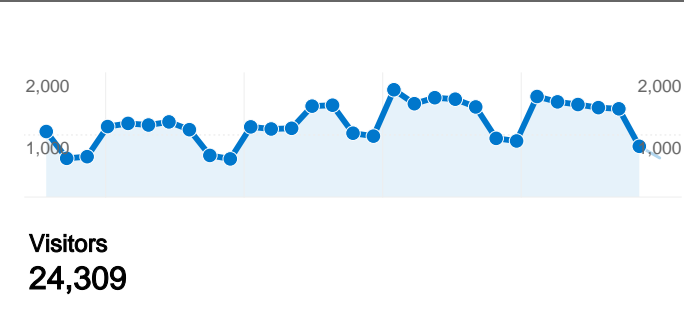

Site Usage

52,427 Visits

435,407 Pageviews

8.31 Pages/Visit

00:12:05 Avg. Time on Site

42.86% Bounce Rate

41.69% % New Visits

Visitors Overview

24,309 people visited this site

52,427 Visits

24,309 Absolute Unique Visitors

435,407 Pageviews

8.31 Average Pageviews

00:12:05 Time on Site

42.86% Bounce Rate

41.68% New Visits

52,427 visits came from 6 continents

Site Usage

| Visits | | Pages/Visit | | Avg. Time on Site | | % New Visits | | Bounce Rate | |
|-----------------------------|--------|---------------------------|-------------------|-------------------------------|-------------|------------------------------|--|-----------------------------|--|
| 52,427 | | 8.31 | | 00:12:05 | | 41.68% | | 42.86% | |
| % of Site Total: 100.00% | | Site Avg: 8.31 (0.00%) | | Site Avg: 00:12:05 (0.00%) | | Site Avg: 41.69% (-0.01%) | | Site Avg: 42.86% (0.00%) | |
| Continent | Visits | Pages/Visit | Avg. Time on Site | % New Visits | Bounce Rate | | | | |
| Europe | 50,781 | 8.51 | 00:12:26 | 40.27% | 41.78% | | | | |
| Asia | 788 | 2.43 | 00:01:51 | 82.36% | 70.43% | | | | |
| Americas | 744 | 1.55 | 00:00:46 | 88.58% | 81.05% | | | | |
| Africa | 56 | 1.41 | 00:00:56 | 71.43% | 80.36% | | | | |
| Oceania | 52 | 1.67 | 00:01:03 | 94.23% | 84.62% | | | | |
| (not set) | 6 | 1.33 | 00:00:36 | 100.00% | 66.67% | | | | |

Pages on this site were viewed a total of 435,407 times

435,407 Pageviews

294,523 Unique Views

42.86% Bounce Rate

Top Content

| Pages | Pageviews | % Pageviews |
|--------------------------------------|-----------|-------------|
| /forum/search.php?search_id=newposts | 47,114 | 10.82% |
| /forum/index.php | 43,316 | 9.95% |
| / | 12,594 | 2.89% |
| /forum/posting.php | 9,362 | 2.15% |
| /forum/viewforum.php?f=3 | 5,082 | 1.17% |