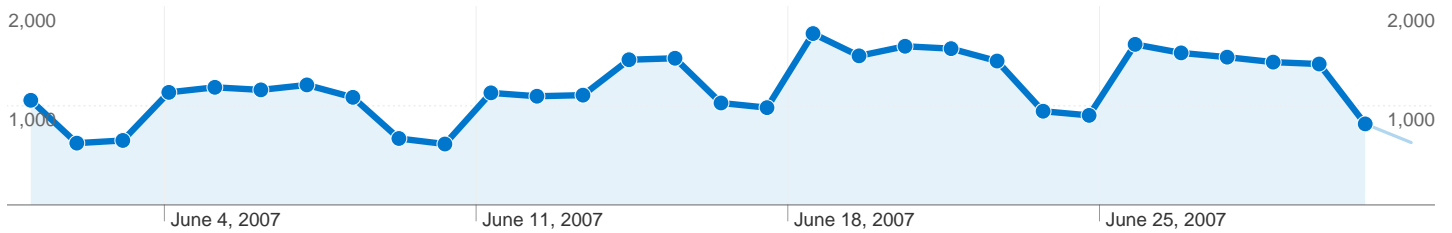

Site Usage

52,427 Visits

435,407 Pageviews

8.31 Pages/Visit

00:12:05 Avg. Time on Site

42.86% Bounce Rate

41.69% % New Visits

Visitors Overview

24,309 people visited this site

52,427 Visits

24,309 Absolute Unique Visitors

435,407 Pageviews

8.31 Average Pageviews

00:12:05 Time on Site

42.86% Bounce Rate

41.68% New Visits

52,427 visits came from 6 continents

Site Usage

| Visits | | Pages/Visit | | Avg. Time on Site | | % New Visits | | Bounce Rate | |
|-----------------------------|--------|---------------------------|-------------------|-------------------------------|-------------|------------------------------|--|-----------------------------|--|
| 52,427 | | 8.31 | | 00:12:05 | | 41.68% | | 42.86% | |
| % of Site Total: 100.00% | | Site Avg: 8.31 (0.00%) | | Site Avg: 00:12:05 (0.00%) | | Site Avg: 41.69% (-0.01%) | | Site Avg: 42.86% (0.00%) | |
| Continent | Visits | Pages/Visit | Avg. Time on Site | % New Visits | Bounce Rate | | | | |
| Europe | 50,781 | 8.51 | 00:12:26 | 40.27% | 41.78% | | | | |
| Asia | 788 | 2.43 | 00:01:51 | 82.36% | 70.43% | | | | |
| Americas | 744 | 1.55 | 00:00:46 | 88.58% | 81.05% | | | | |
| Africa | 56 | 1.41 | 00:00:56 | 71.43% | 80.36% | | | | |
| Oceania | 52 | 1.67 | 00:01:03 | 94.23% | 84.62% | | | | |
| (not set) | 6 | 1.33 | 00:00:36 | 100.00% | 66.67% | | | | |