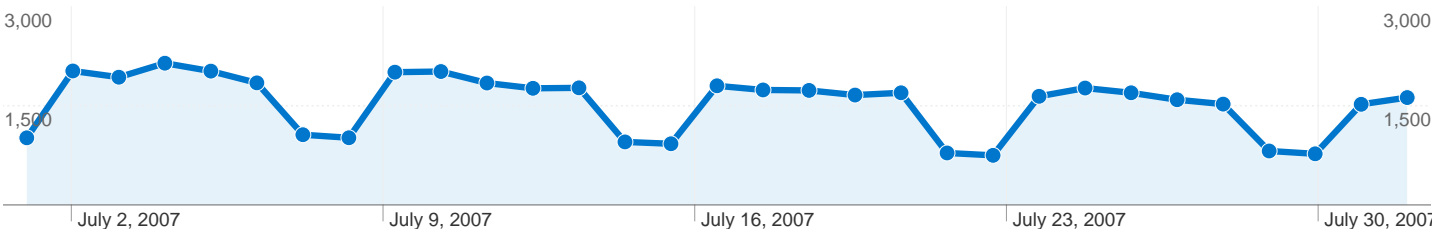

All traffic sources sent a total of 47,473 visits

- 27.81% Direct Traffic
- 19.98% Referring Sites
- 52.20% Search Engines