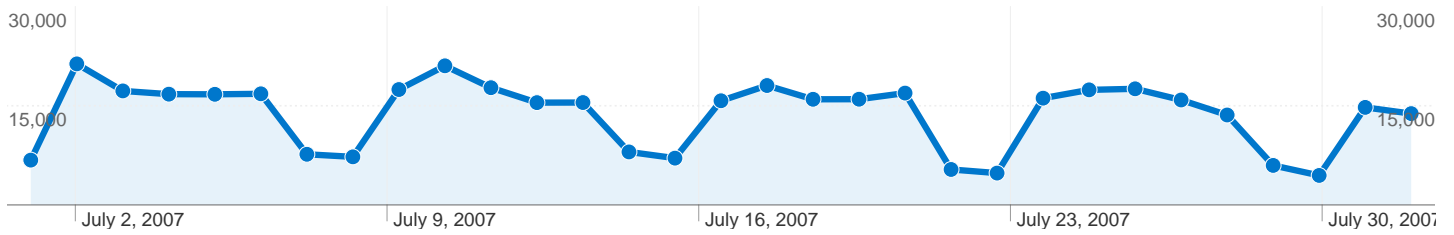

Site Usage

47,473 Visits

40.03% Bounce Rate

425,358 Pageviews

00:21:33 Avg. Time on Site

8.96 Pages/Visit

37.83% % New Visits

Visitors Overview

20,565 people visited this site

47,473 Visits

20,565 Absolute Unique Visitors

425,358 Pageviews

8.96 Average Pageviews

00:21:33 Time on Site

40.03% Bounce Rate

37.85% New Visits

Keywords	Visits	% visits
vcdc	742	2.99%
ί gestalt web	154	0.62%
μ	154	0.62%
100% height css	130	0.52%
ή	121	0.49%

47,473 visits came from 107 countries/territories

Site Usage

Country/Territory	Visits	Pages/Visit	Avg. Time on Site	% New Visits	Bounce Rate
Visits 47,473 % of Site Total: 100.00%	Pages/Visit 8.96 Site Avg: 8.96 (0.00%)	Avg. Time on Site 00:21:33 Site Avg: 00:21:33 (0.00%)	% New Visits 37.85% Site Avg: 37.83% (0.06%)	Bounce Rate 40.03% Site Avg: 40.03% (0.00%)	
Greece	43,324	9.44	00:22:17	35.24%	38.26%
Belgium	593	10.87	00:10:19	8.94%	17.37%
Cyprus	537	4.71	00:11:55	52.33%	53.45%
Germany	532	3.63	00:08:05	63.91%	52.26%
United Kingdom	380	3.23	00:06:19	53.16%	49.47%
United States	360	2.04	00:06:34	88.06%	75.56%
Italy	161	2.09	00:03:31	78.26%	72.67%
France	107	1.41	00:02:28	90.65%	81.31%
Netherlands	101	3.51	00:05:45	88.12%	72.28%
Turkey	82	1.71	00:05:15	81.71%	69.51%