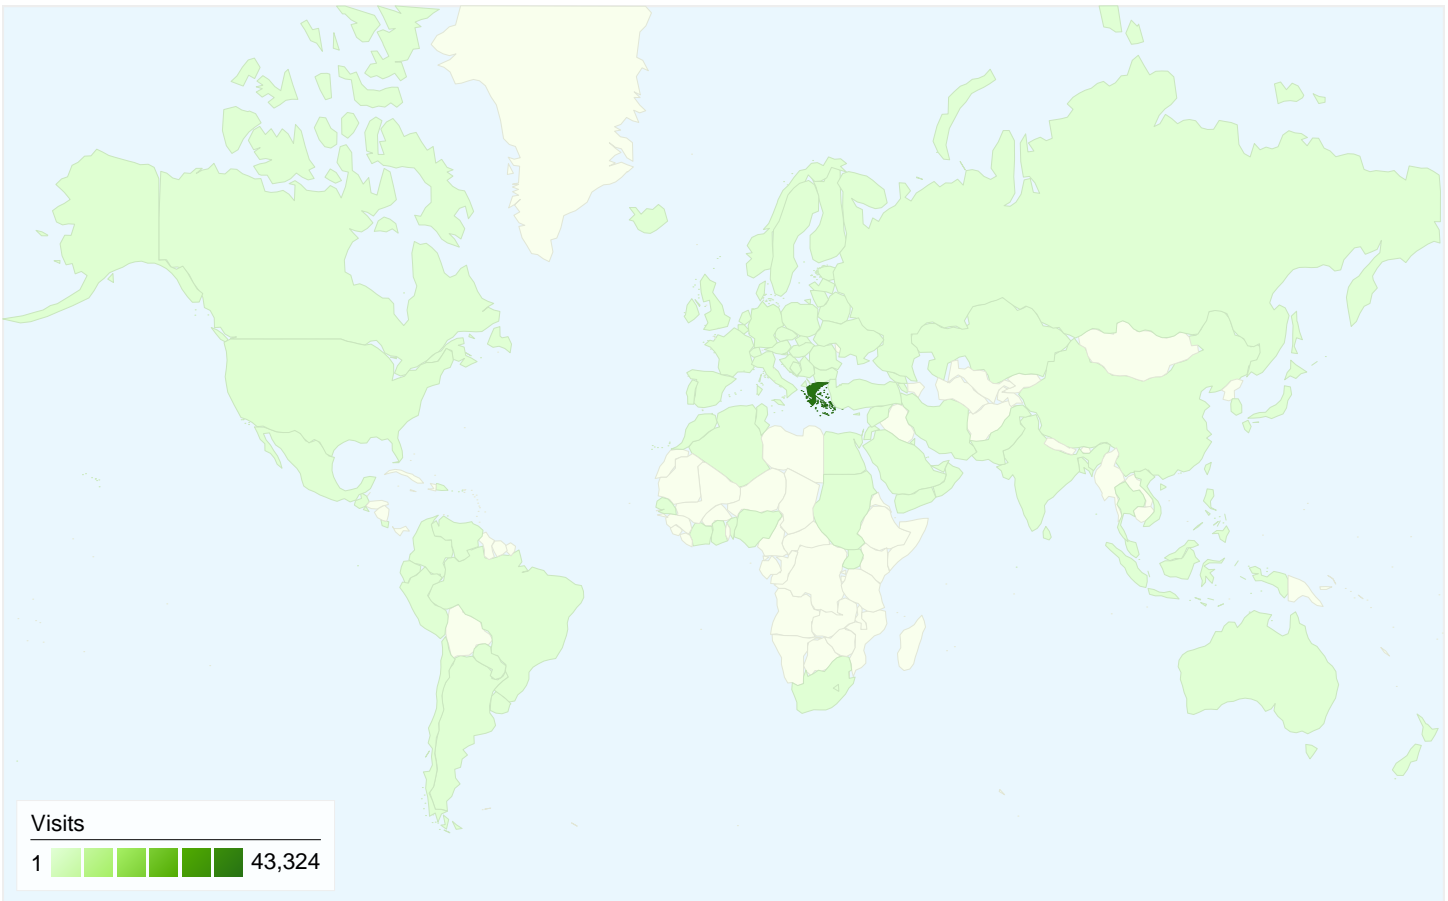

20,565 people visited this site

47,473 Visits

20,565 Absolute Unique Visitors

425,358 Pageviews

8.96 Average Pageviews

00:21:33 Time on Site

40.03% Bounce Rate

37.85% New Visits

All traffic sources sent a total of 47,473 visits

-  27.81% Direct Traffic
-  19.98% Referring Sites
-  52.20% Search Engines

Top Traffic Sources

Sources	Visits	% visits
google (organic)	24,591	51.80%
(direct) ((none))	13,203	27.81%
mail.google.com (referral)	1,295	2.73%
images.google.gr (referral)	623	1.31%
vcdc.gr (referral)	447	0.94%

Keywords	Visits	% visits
vcdc	742	2.99%
ί gestalt web	154	0.62%
μ	154	0.62%
100% height css	130	0.52%
ή	121	0.49%

47,473 visits came from 107 countries/territories

Site Usage

Country/Territory	Visits	Pages/Visit	Avg. Time on Site	% New Visits	Bounce Rate
Visits 47,473 % of Site Total: 100.00%	Pages/Visit 8.96 Site Avg: 8.96 (0.00%)	Avg. Time on Site 00:21:33 Site Avg: 00:21:33 (0.00%)	% New Visits 37.85% Site Avg: 37.83% (0.06%)	Bounce Rate 40.03% Site Avg: 40.03% (0.00%)	
Greece	43,324	9.44	00:22:17	35.24%	38.26%
Belgium	593	10.87	00:10:19	8.94%	17.37%
Cyprus	537	4.71	00:11:55	52.33%	53.45%
Germany	532	3.63	00:08:05	63.91%	52.26%
United Kingdom	380	3.23	00:06:19	53.16%	49.47%
United States	360	2.04	00:06:34	88.06%	75.56%
Italy	161	2.09	00:03:31	78.26%	72.67%
France	107	1.41	00:02:28	90.65%	81.31%
Netherlands	101	3.51	00:05:45	88.12%	72.28%
Turkey	82	1.71	00:05:15	81.71%	69.51%