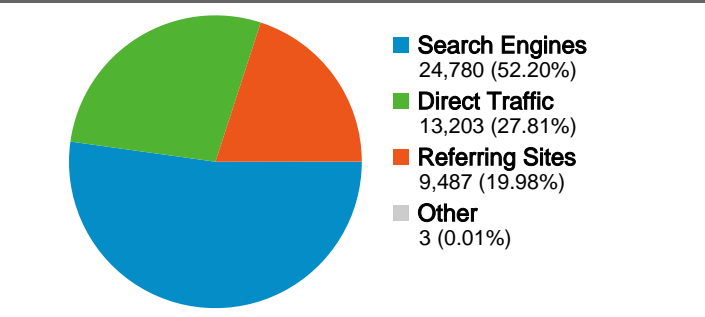

Traffic Sources Overview

Content Overview

Pages	Pageviews	% Pageviews
/forum/search.php?search_id=n	48,613	11.43%
/forum/index.php	43,124	10.14%
/	11,660	2.74%
/forum/posting.php	9,855	2.32%
/forum/	5,168	1.21%