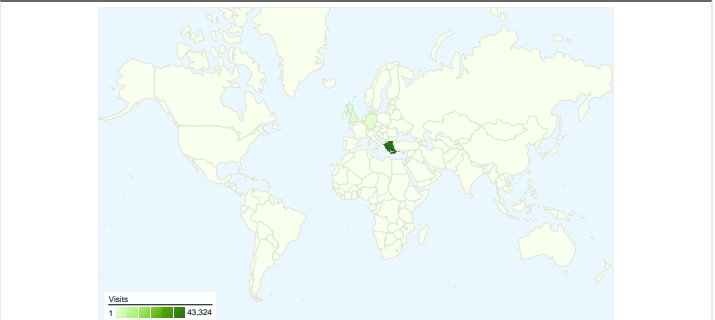

Map Overlay world