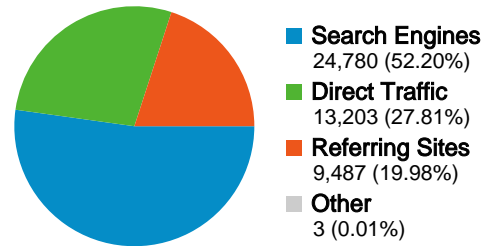

Top Traffic Sources

Sources	Visits	% visits
google (organic)	24,591	51.80%
(direct) ((none))	13,203	27.81%
mail.google.com (referral)	1,295	2.73%
images.google.gr (referral)	623	1.31%
vcdc.gr (referral)	447	0.94%

Keywords	Visits	% visits
vcdc	742	2.99%
ί gestalt web	154	0.62%
μ	154	0.62%
100% height css	130	0.52%
ή	121	0.49%