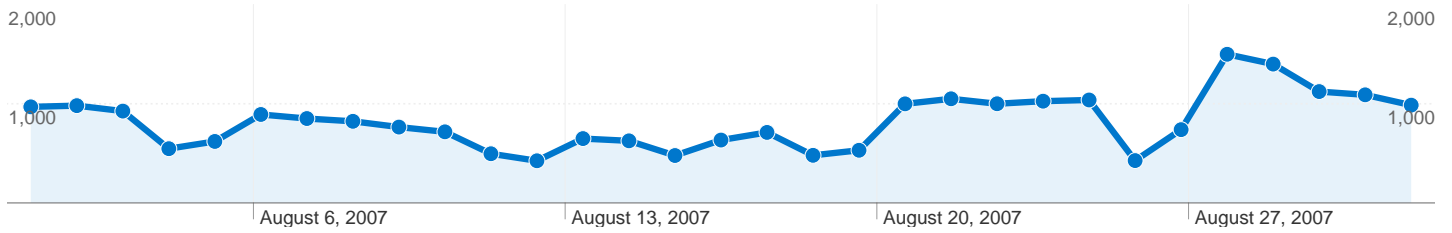

## Site Usage

**35,641** Visits

**45.94%** Bounce Rate

**236,203** Pageviews

**00:15:38** Avg. Time on Site

**6.63** Pages/Visit

**45.62%** % New Visits

## Visitors Overview

**Visitors**  
**18,428**

## 18,428 people visited this site

**35,641** Visits

**18,428** Absolute Unique Visitors

**236,203** Pageviews

**6.63** Average Pageviews

**00:15:38** Time on Site

**45.94%** Bounce Rate

**45.68%** New Visits

Pages on this site were viewed a total of 236,203 times

236,203 Pageviews

169,563 Unique Views

45.94% Bounce Rate