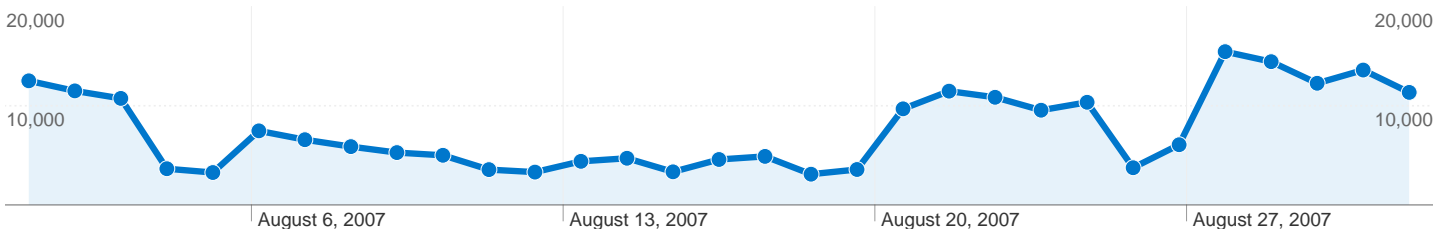

Pages on this site were viewed a total of 236,203 times

236,203 Pageviews

169,563 Unique Views

45.94% Bounce Rate

Top Content

Pages	Pageviews	% Pageviews
/forum/index.php	24,377	10.32%
/forum/search.php?search_id=newposts	17,774	7.52%
/	8,256	3.50%
/forum/posting.php	4,030	1.71%
/forum/	3,501	1.48%