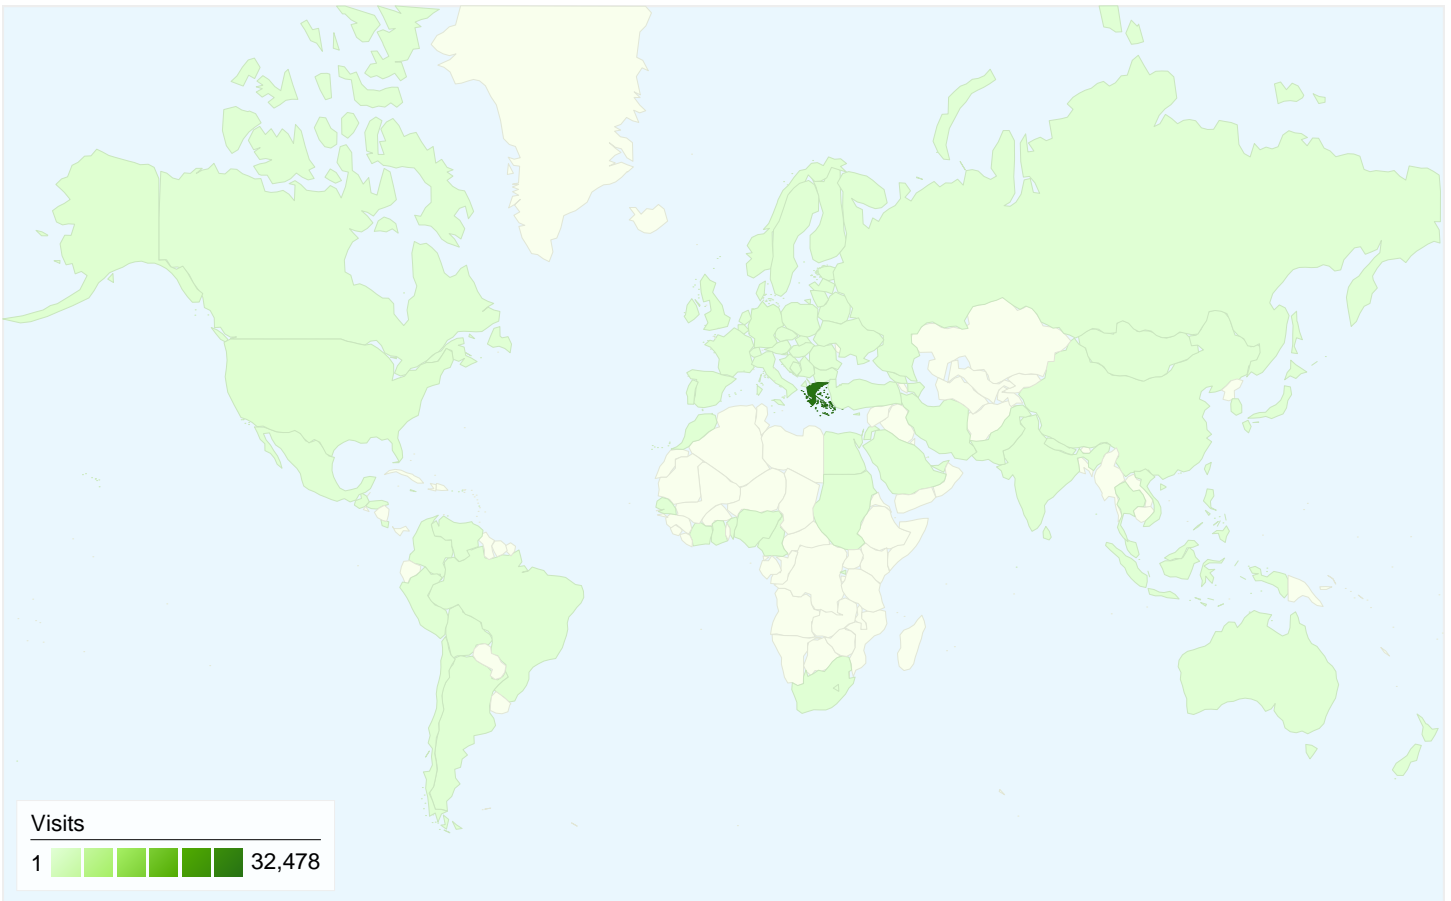

## Visitors Overview

**Visitors**  
**18,428**

All traffic sources sent a total of 35,641 visits

-  24.51% Direct Traffic
-  18.03% Referring Sites
-  57.45% Search Engines

## 35,641 visits came from 95 countries/territories