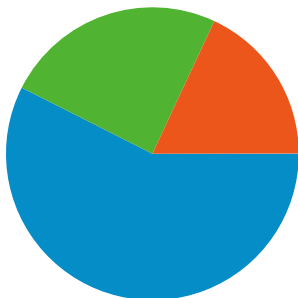

Traffic Sources Overview

- **Search Engines**
  20,475 (57.45%)
- **Direct Traffic**
  8,734 (24.51%)
- **Referring Sites**
  6,426 (18.03%)
- **Other**
  6 (0.02%)

Content Overview

Pages	Pageviews	% Pageviews
/forum/index.php	24,377	10.32%
/forum/search.php?search_id=n	17,774	7.52%
/	8,256	3.50%
/forum/posting.php	4,030	1.71%
/forum/	3,501	1.48%