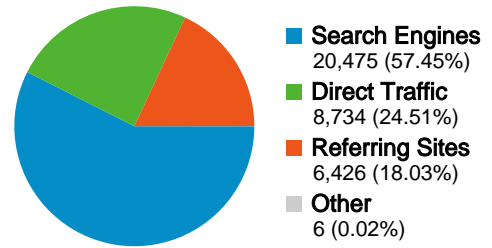

## Traffic Sources Overview

- **Search Engines**  
20,475 (57.45%)
- **Direct Traffic**  
8,734 (24.51%)
- **Referring Sites**  
6,426 (18.03%)
- **Other**  
6 (0.02%)

## 18,428 people visited this site

**35,641** Visits

**18,428** Absolute Unique Visitors

**236,203** Pageviews

**6.63** Average Pageviews

**00:15:38** Time on Site

**45.94%** Bounce Rate

**45.68%** New Visits

All traffic sources sent a total of 35,641 visits

-  24.51% Direct Traffic
-  18.03% Referring Sites
-  57.45% Search Engines