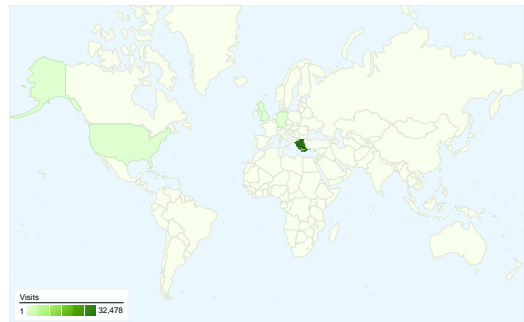

Map Overlay world