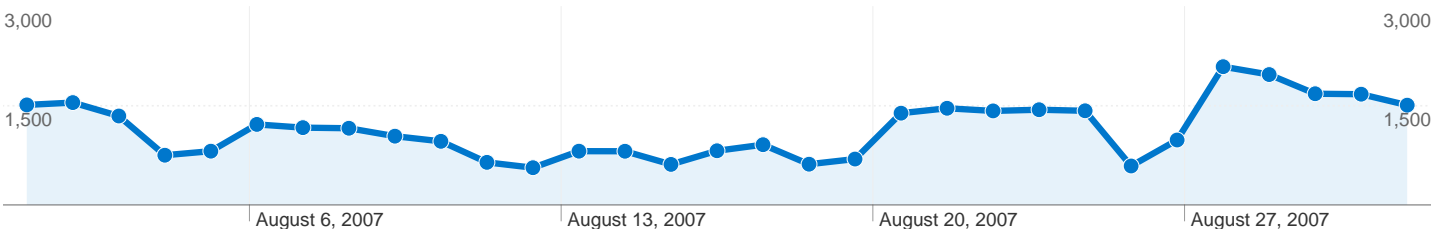

## Site Usage

**35,641** Visits

**45.94%** Bounce Rate

**236,203** Pageviews

**00:15:38** Avg. Time on Site

**6.63** Pages/Visit

**45.62%** % New Visits

## Visitors Overview

**Visitors**  
**18,428**

## 18,428 people visited this site

**35,641** Visits

**18,428** Absolute Unique Visitors

**236,203** Pageviews

**6.63** Average Pageviews

**00:15:38** Time on Site

**45.94%** Bounce Rate

**45.68%** New Visits

All traffic sources sent a total of 35,641 visits

-  24.51% Direct Traffic
-  18.03% Referring Sites
-  57.45% Search Engines