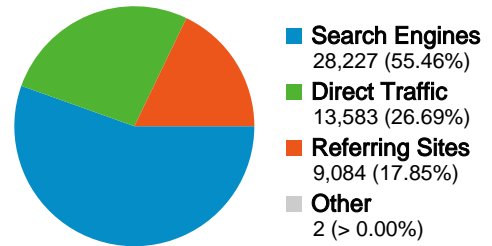

## Traffic Sources Overview

- **Search Engines**  
28,227 (55.46%)
- **Direct Traffic**  
13,583 (26.69%)
- **Referring Sites**  
9,084 (17.85%)
- **Other**  
2 (> 0.00%)

## 23,610 people visited this site

**50,896** Visits

**23,610** Absolute Unique Visitors

**408,020** Pageviews

**8.02** Average Pageviews

**00:11:09** Time on Site

**42.95%** Bounce Rate

**40.77%** New Visits

All traffic sources sent a total of 50,896 visits

-  26.69% Direct Traffic
-  17.85% Referring Sites
-  55.46% Search Engines