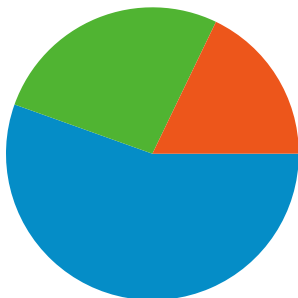

Traffic Sources Overview

- **Search Engines**
  28,227 (55.46%)
- **Direct Traffic**
  13,583 (26.69%)
- **Referring Sites**
  9,084 (17.85%)
- **Other**
  2 (> 0.00%)

Content Overview

Pages	Pageviews	% Pageviews
/forum/index.php	44,052	10.80%
/forum/search.php?search_id=n	39,785	9.75%
/	11,834	2.90%
/forum/posting.php	7,835	1.92%
/forum/viewforum.php?f=3	5,116	1.25%