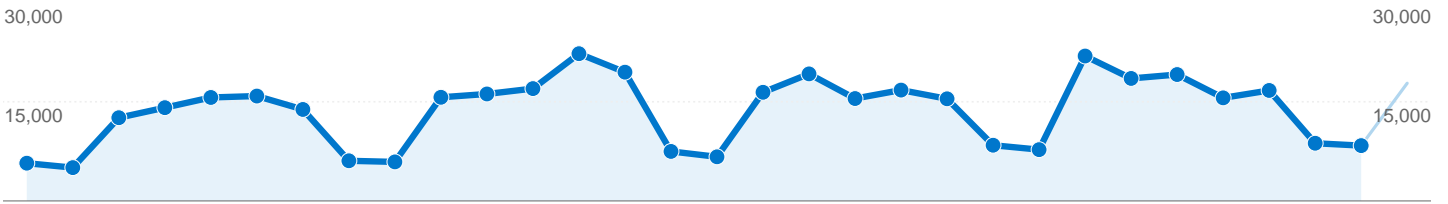

Pages on this site were viewed a total of 408,020 times

408,020 Pageviews

274,594 Unique Views

42.95% Bounce Rate

Top Content

Pages	Pageviews	% Pageviews
/forum/index.php	44,052	10.80%
/forum/search.php?search_id=newposts	39,785	9.75%
/	11,834	2.90%
/forum/posting.php	7,835	1.92%
/forum/viewforum.php?f=3	5,116	1.25%