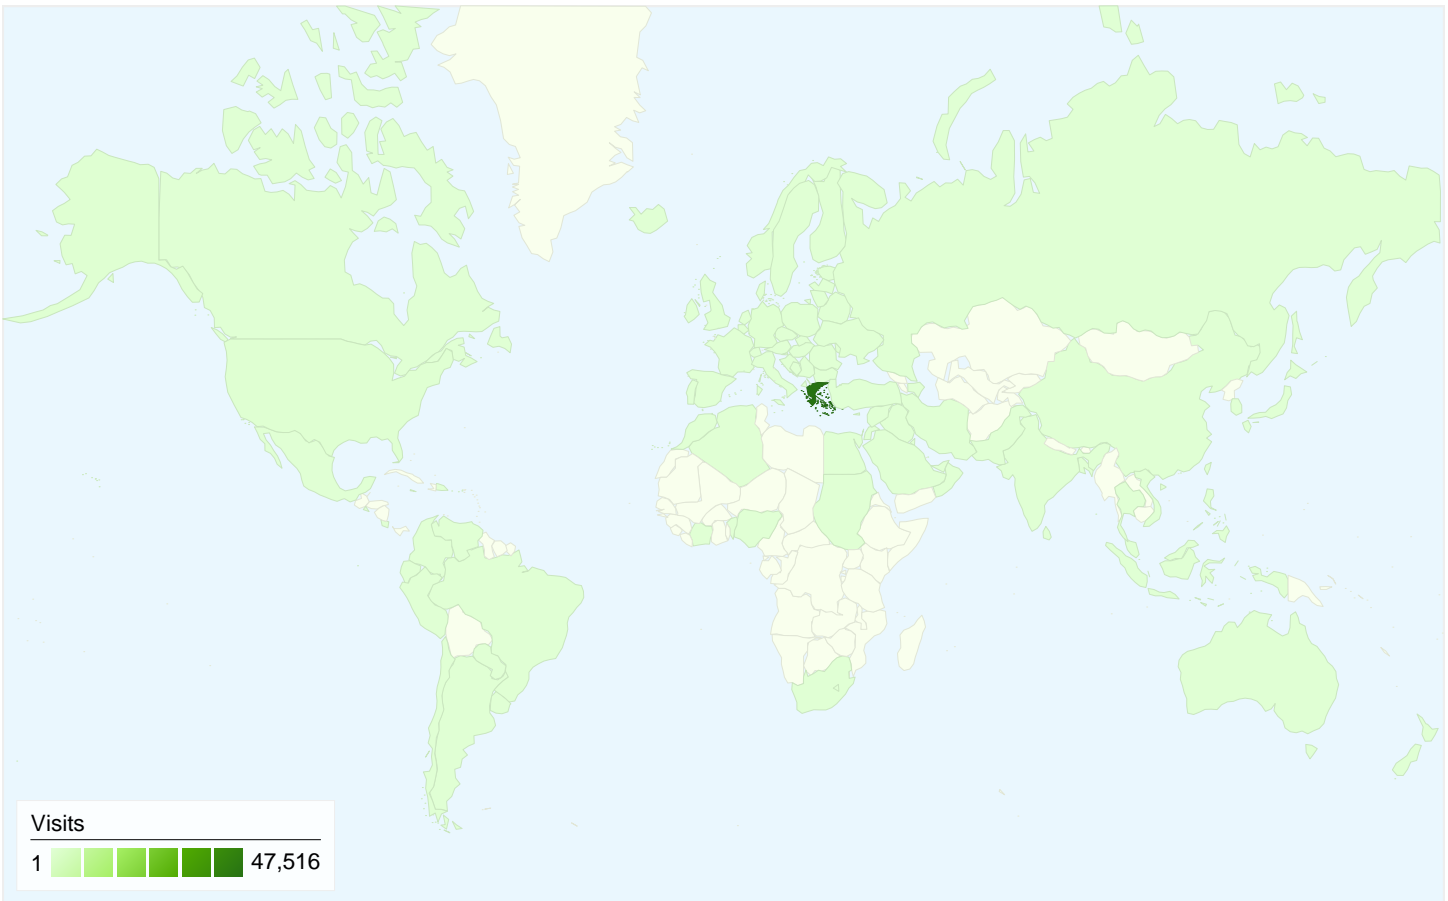

## 23,610 people visited this site

**50,896** Visits

**23,610** Absolute Unique Visitors

**408,020** Pageviews

**8.02** Average Pageviews

**00:11:09** Time on Site

**42.95%** Bounce Rate

**40.77%** New Visits

All traffic sources sent a total of 50,896 visits

-  26.69% Direct Traffic
-  17.85% Referring Sites
-  55.46% Search Engines

## Top Traffic Sources

Sources	Visits	% visits
google (organic)	27,989	54.99%
(direct) ((none))	13,583	26.69%
mail.google.com (referral)	1,064	2.09%
images.google.gr (referral)	860	1.69%
vcdc.gr (referral)	494	0.97%

## 50,896 visits came from 95 countries/territories