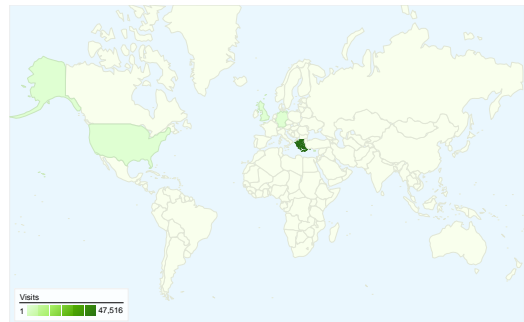

Map Overlay world