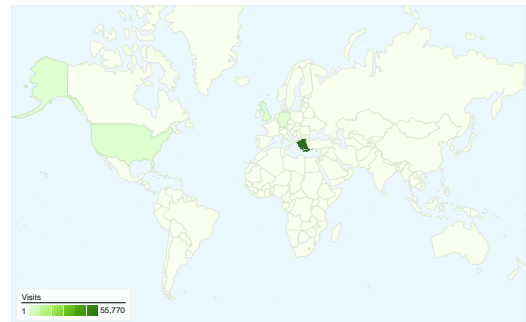

Map Overlay world