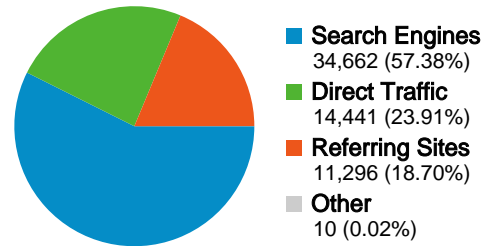

## Traffic Sources Overview

- **Search Engines**  
34,662 (57.38%)
- **Direct Traffic**  
14,441 (23.91%)
- **Referring Sites**  
11,296 (18.70%)
- **Other**  
10 (0.02%)

## 29,322 people visited this site

**60,409** Visits

**29,322** Absolute Unique Visitors

**425,802** Pageviews

**7.05** Average Pageviews

**00:10:16** Time on Site

**45.96%** Bounce Rate

**42.94%** New Visits

All traffic sources sent a total of 60,409 visits

-  23.91% Direct Traffic
-  18.70% Referring Sites
-  57.38% Search Engines