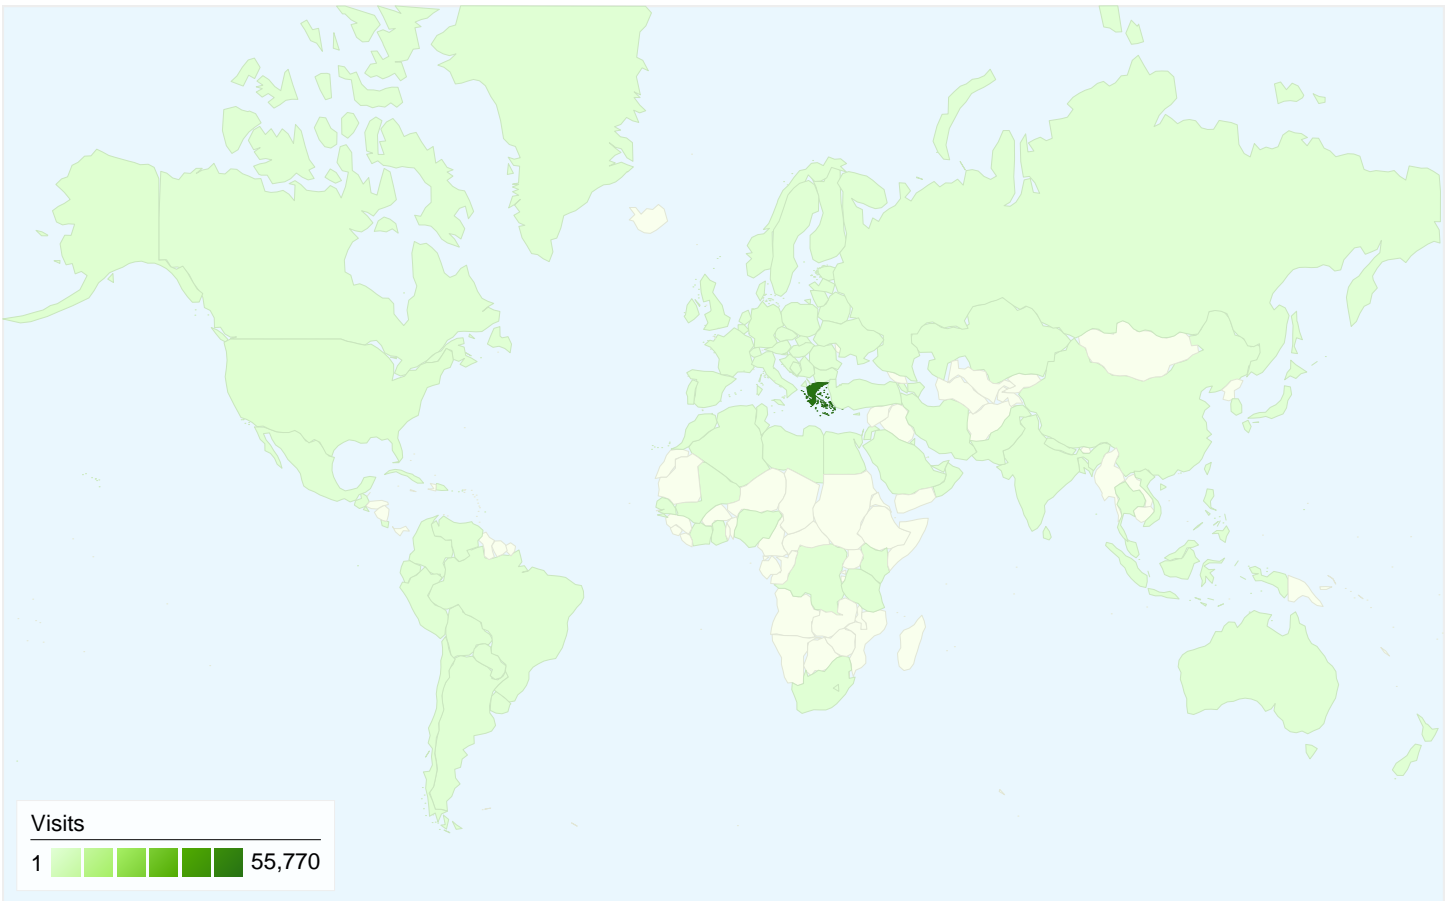

## Visitors Overview

**Visitors**  
**29,322**

## 29,322 people visited this site

**60,409** Visits

**29,322** Absolute Unique Visitors

**425,802** Pageviews

**7.05** Average Pageviews

**00:10:16** Time on Site

**45.96%** Bounce Rate

**42.94%** New Visits

All traffic sources sent a total of 60,409 visits

-  23.91% Direct Traffic
-  18.70% Referring Sites
-  57.38% Search Engines

## 60,409 visits came from 107 countries/territories