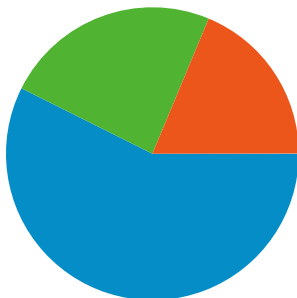

Traffic Sources Overview

- **Search Engines**
  34,662 (57.38%)
- **Direct Traffic**
  14,441 (23.91%)
- **Referring Sites**
  11,296 (18.70%)
- **Other**
  10 (0.02%)

Content Overview

Pages	Pageviews	% Pageviews
/forum/index.php	46,313	10.88%
/forum/search.php?search_id=n	34,834	8.18%
/	13,419	3.15%
/forum/posting.php	6,827	1.60%
/forum/viewforum.php?f=3	5,772	1.36%