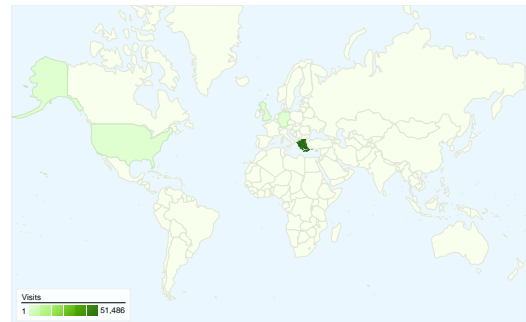

Map Overlay world

Browsers and OS

Browser and OS	Visits	% visits
Internet Explorer / Windows	23,825	42.41%
Firefox / Windows	22,646	40.31%
Safari / Macintosh	4,926	8.77%
Firefox / Macintosh	2,185	3.89%
Opera / Windows	1,254	2.23%

Flash Versions

Flash Version	Visits	% visits
9.0	20,697	36.84%
9.0 r47	15,237	27.12%
9.0 r45	6,458	11.50%
9.0 r28	6,179	11.00%
8.0	1,425	2.54%

All Traffic Sources

Source/Medium	Visits	% visits
google / organic	33,432	59.51%
(direct) / (none)	12,773	22.74%
images.google.gr / referral	940	1.67%
mail.google.com / referral	791	1.41%
vcdc.gr / referral	486	0.87%

AdWords Campaigns

Campaign	Visits	% visits
Nice&neat	0	0.00%