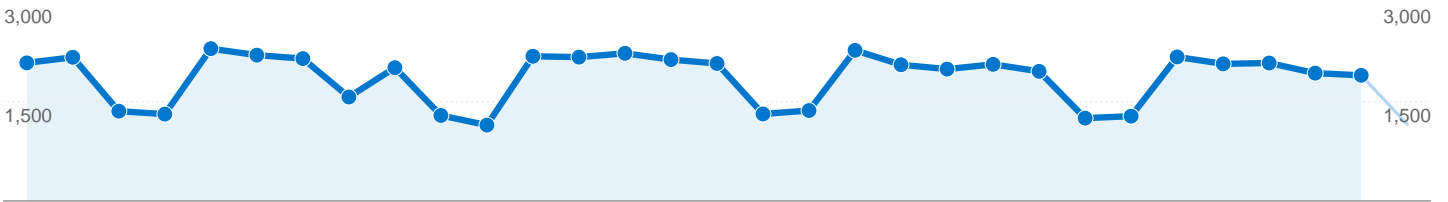

56,179 visits used 36 browser and OS combinations

Site Usage

Visits	Pages/Visit	Avg. Time on Site	% New Visits	Bounce Rate	
56,179 % of Site Total: 100.00%	5.95 Site Avg: 5.95 (0.00%)	00:08:40 Site Avg: 00:08:40 (0.00%)	45.90% Site Avg: 45.80% (0.21%)	48.67% Site Avg: 48.67% (0.00%)	
Browser and OS	Visits	Pages/Visit	Avg. Time on Site	% New Visits	Bounce Rate
Internet Explorer / Windows	23,825	4.97	00:05:06	59.53%	60.10%
Firefox / Windows	22,646	6.07	00:07:22	41.56%	44.26%
Safari / Macintosh	4,926	7.58	00:15:01	13.89%	26.39%
Firefox / Macintosh	2,185	10.07	00:16:10	19.50%	25.49%
Opera / Windows	1,254	7.59	00:58:50	42.42%	44.18%
Firefox / Linux	427	6.56	00:07:13	47.54%	46.37%
Internet Explorer / Macintosh	299	12.91	00:19:02	13.71%	30.10%
Firefox / (not set)	87	1.00	00:00:00	100.00%	100.00%
Opera / (not set)	79	7.91	01:01:59	44.30%	35.44%
Mozilla / Windows	74	4.45	00:02:17	64.86%	54.05%

1 - 10 of 36