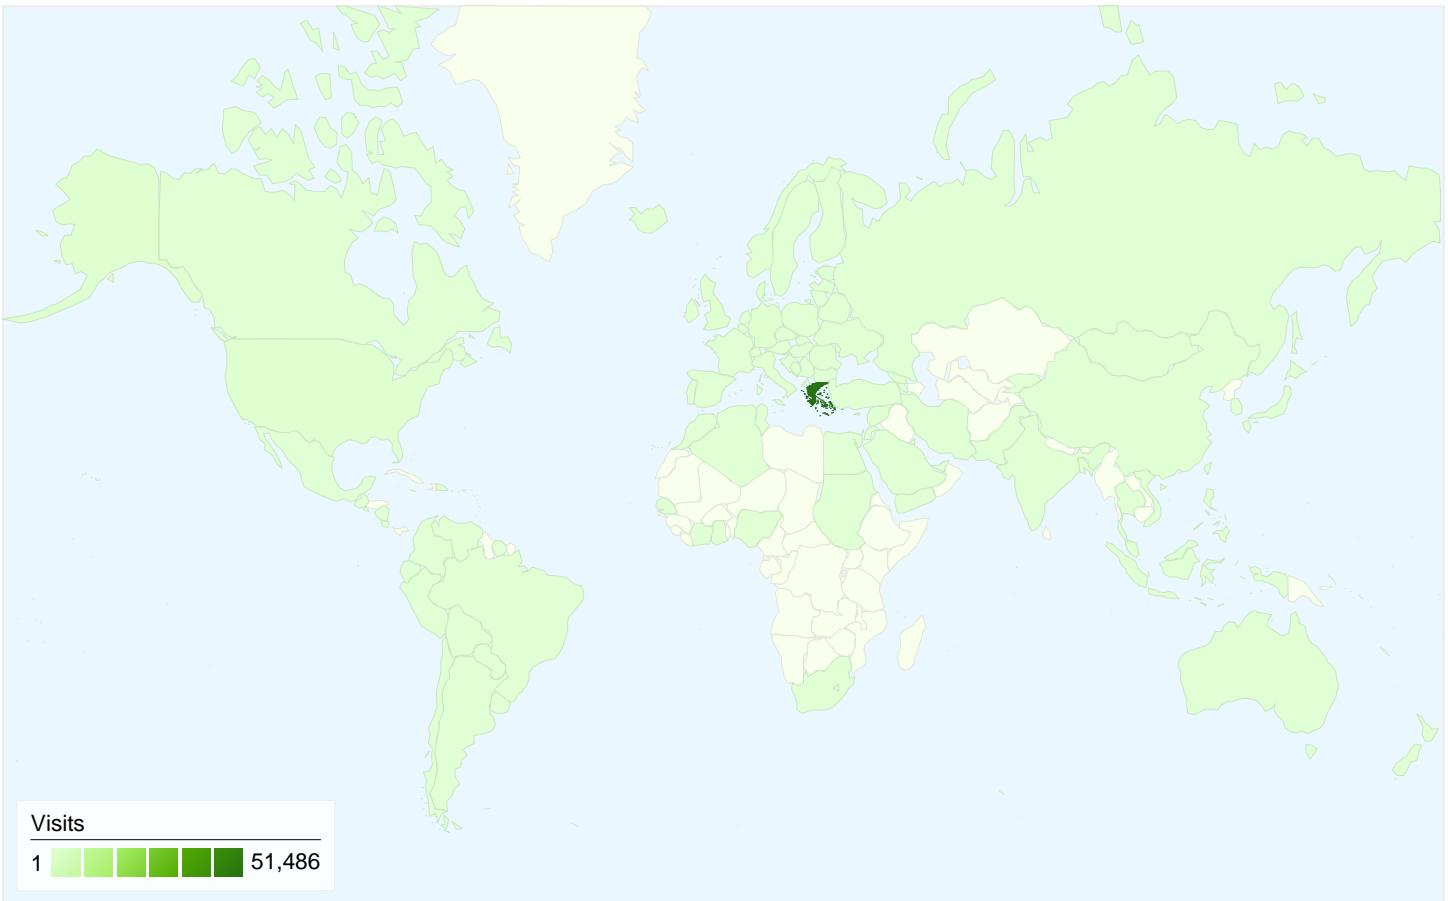

## Visitors Overview

**Visitors**  
**29,228**

## 29,228 people visited this site

**56,179** Visits

**29,228** Absolute Unique Visitors

**334,090** Pageviews

**5.95** Average Pageviews

**00:08:40** Time on Site

**48.67%** Bounce Rate

**45.90%** New Visits

## 56,179 visits came from 104 countries/territories