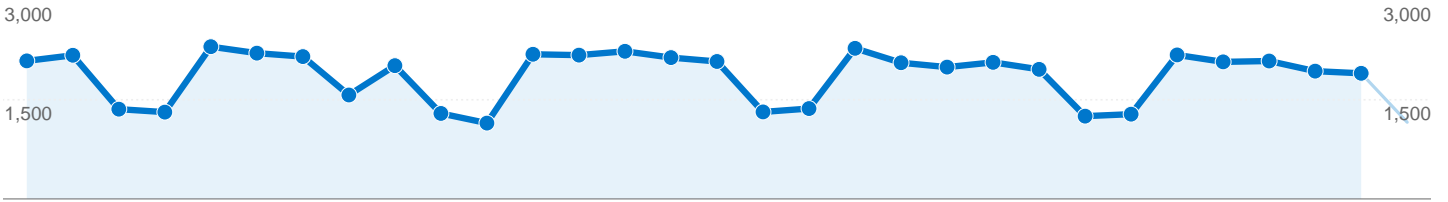

All traffic sources sent 56,179 visits via 440 sources and mediums

Site Usage

Source/Medium	Visits	Pages/Visit	Avg. Time on Site	% New Visits	Bounce Rate
Visits 56,179 % of Site Total: 100.00%	Pages/Visit 5.95 Site Avg: 5.95 (0.00%)	Avg. Time on Site 00:08:40 Site Avg: 00:08:40 (0.00%)	% New Visits 45.90% Site Avg: 45.80% (0.21%)	Bounce Rate 48.67% Site Avg: 48.67% (0.00%)	
google / organic	33,432	4.65	00:05:45	56.63%	60.86%
(direct) / (none)	12,773	8.37	00:11:34	26.16%	24.72%
images.google.gr / referral	940	3.08	00:02:32	73.83%	70.32%
mail.google.com / referral	791	13.96	00:23:43	2.40%	14.41%
vcdc.gr / referral	486	12.02	00:19:54	1.44%	13.58%
foracamp.gr / referral	390	4.41	00:57:44	45.13%	57.95%
images.google.com / referral	378	1.29	00:00:39	94.97%	81.75%
hegrade.gr / referral	317	9.44	00:11:50	0.32%	11.67%
gr.f279.mail.yahoo.com / referral	214	7.57	00:09:35	0.93%	15.42%
macephemera.gr / referral	200	5.76	00:06:02	17.50%	27.50%

1 - 10 of 440