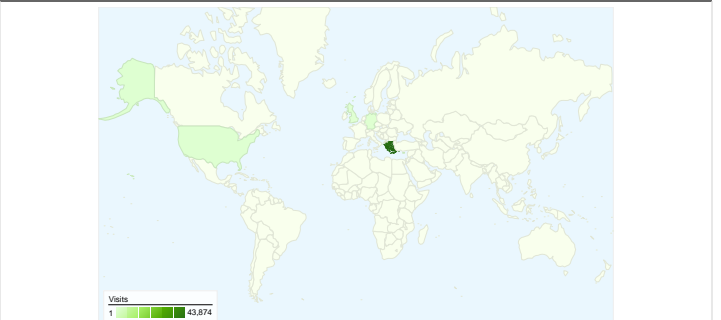

Site Usage

47,693 Visits

48.70% Bounce Rate

282,050 Pageviews

00:09:13 Avg. Time on Site

5.91 Pages/Visit

44.63% % New Visits

Visitors Overview

Map Overlay world

Browsers and OS

Browser and OS	Visits	% visits
Firefox / Windows	19,693	41.29%
Internet Explorer / Windows	19,553	41.00%
Safari / Macintosh	4,046	8.48%
Firefox / Macintosh	2,152	4.51%
Opera / Windows	1,112	2.33%

47,693 visits came from 102 countries/territories

Site Usage

Country/Territory	Visits	Pages/Visit	Avg. Time on Site	% New Visits	Bounce Rate
Visits 47,693 % of Site Total: 100.00%	Pages/Visit 5.91 Site Avg: 5.91 (0.00%)	Avg. Time on Site 00:09:13 Site Avg: 00:09:13 (0.00%)	% New Visits 44.72% Site Avg: 44.63% (0.20%)	Bounce Rate 48.70% Site Avg: 48.70% (0.00%)	
Greece	43,874	6.15	00:09:41	42.54%	47.34%
Cyprus	521	3.72	00:04:56	56.62%	59.31%
United States	502	2.63	00:05:17	70.72%	70.92%
Germany	437	2.67	00:02:28	79.63%	63.62%
United Kingdom	346	4.54	00:03:49	47.40%	45.66%
Belgium	324	8.02	00:04:07	16.36%	13.58%
France	152	2.46	00:01:22	84.87%	69.74%
Italy	117	3.62	00:03:08	88.03%	76.07%
Netherlands	99	2.92	00:01:09	83.84%	75.76%
Norway	91	4.04	00:42:03	46.15%	42.86%