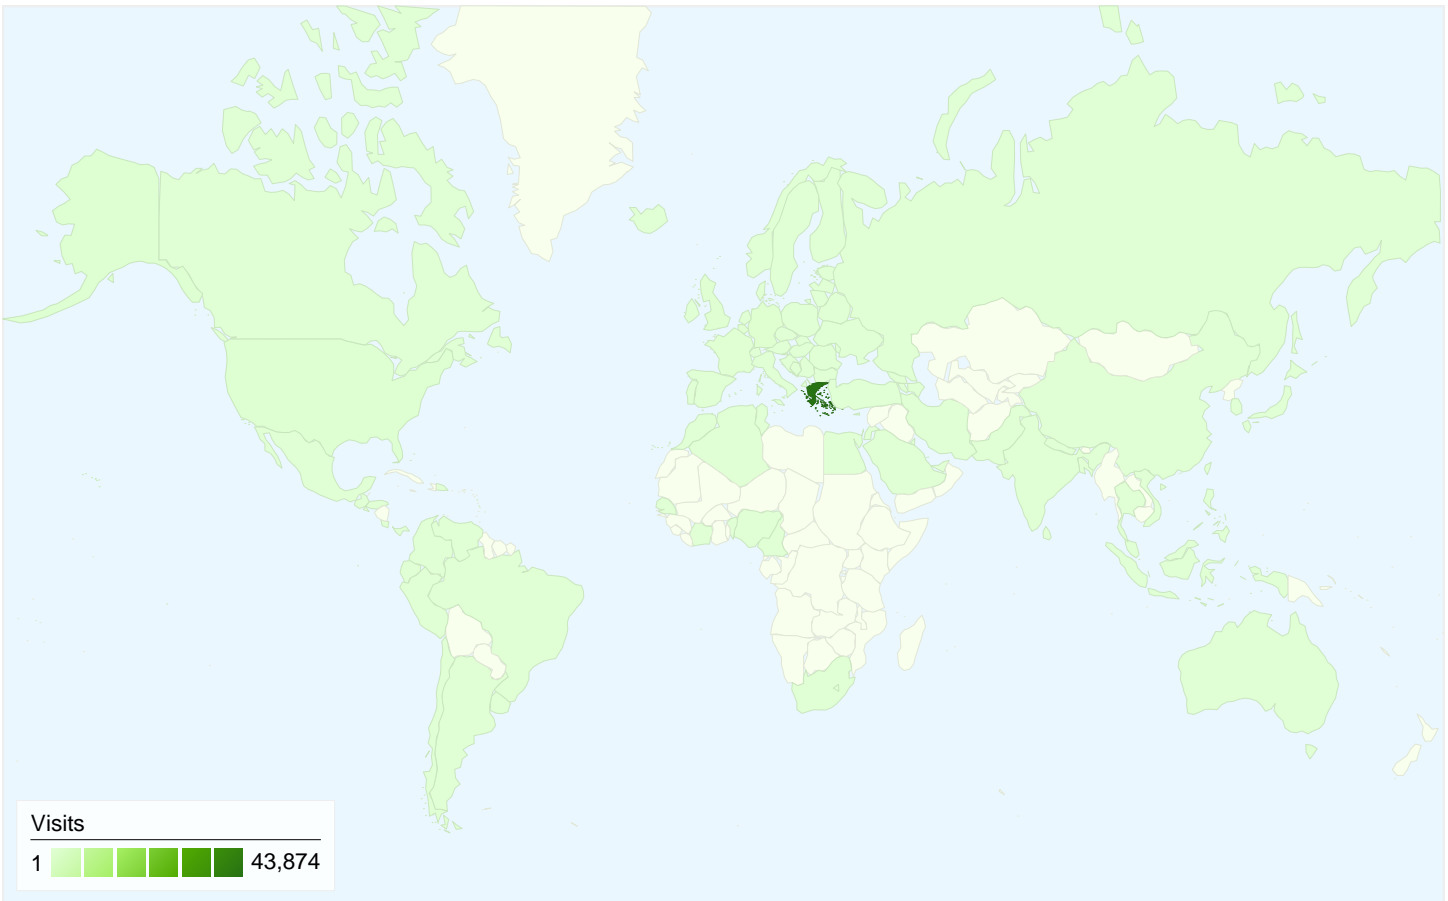

AdWords Campaigns

Campaign	Visits	% visits
Nice&neat	0	0.00%

24,451 people visited this site

47,693 Visits

24,451 Absolute Unique Visitors

282,050 Pageviews

5.91 Average Pageviews

00:09:13 Time on Site

47,693 visits came from 102 countries/territories

Site Usage

Country/Territory	Visits	Pages/Visit	Avg. Time on Site	% New Visits	Bounce Rate
Visits 47,693 % of Site Total: 100.00%	Pages/Visit 5.91 Site Avg: 5.91 (0.00%)	Avg. Time on Site 00:09:13 Site Avg: 00:09:13 (0.00%)	% New Visits 44.72% Site Avg: 44.63% (0.20%)	Bounce Rate 48.70% Site Avg: 48.70% (0.00%)	
Greece	43,874	6.15	00:09:41	42.54%	47.34%
Cyprus	521	3.72	00:04:56	56.62%	59.31%
United States	502	2.63	00:05:17	70.72%	70.92%
Germany	437	2.67	00:02:28	79.63%	63.62%
United Kingdom	346	4.54	00:03:49	47.40%	45.66%
Belgium	324	8.02	00:04:07	16.36%	13.58%
France	152	2.46	00:01:22	84.87%	69.74%
Italy	117	3.62	00:03:08	88.03%	76.07%
Netherlands	99	2.92	00:01:09	83.84%	75.76%
Norway	91	4.04	00:42:03	46.15%	42.86%