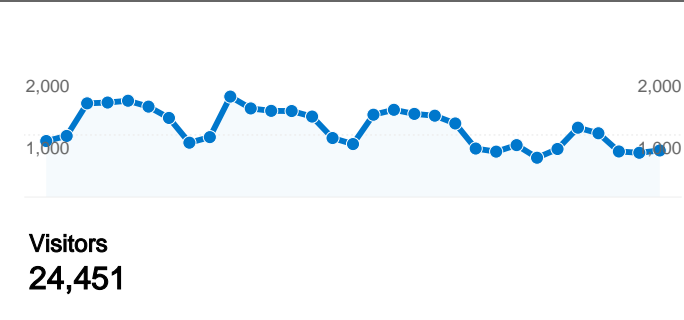

Site Usage

47,693 Visits

48.70% Bounce Rate

282,050 Pageviews

00:09:13 Avg. Time on Site

5.91 Pages/Visit

44.63% % New Visits

Visitors Overview

47,693 visits used 48 flash versions

Site Usage

Visits 47,693 % of Site Total: 100.00%	Pages/Visit 5.91 Site Avg: 5.91 (0.00%)	Avg. Time on Site 00:09:13 Site Avg: 00:09:13 (0.00%)	% New Visits 44.72% Site Avg: 44.63% (0.20%)	Bounce Rate 48.70% Site Avg: 48.70% (0.00%)	
Flash Version	Visits	Pages/Visit	Avg. Time on Site	% New Visits	Bounce Rate
9.0	17,356	5.02	00:05:03	57.34%	60.12%
9.0 r47	13,246	6.93	00:12:39	32.68%	38.12%
9.0 r45	4,599	6.52	00:10:33	32.05%	39.73%
9.0 r28	4,181	6.94	00:10:13	39.46%	42.96%
9.0 r115	2,725	6.12	00:19:29	35.96%	38.75%
8.0	941	3.39	00:02:46	68.97%	66.31%
8.0 r22	852	6.47	00:10:36	31.69%	44.25%
9.0 r16	644	8.52	00:12:28	41.46%	50.78%
(not set)	609	2.78	00:08:01	74.06%	65.35%
6.0	499	2.33	00:02:07	77.35%	71.54%

1 - 10 of 48

47,693 visits used 37 browser and OS combinations

Site Usage

Visits 47,693 % of Site Total: 100.00%	Pages/Visit 5.91 Site Avg: 5.91 (0.00%)	Avg. Time on Site 00:09:13 Site Avg: 00:09:13 (0.00%)	% New Visits 44.72% Site Avg: 44.63% (0.20%)	Bounce Rate 48.70% Site Avg: 48.70% (0.00%)	
Browser and OS	Visits	Pages/Visit	Avg. Time on Site	% New Visits	Bounce Rate
Firefox / Windows	19,693	6.20	00:07:39	40.54%	44.38%
Internet Explorer / Windows	19,553	4.77	00:04:44	59.22%	61.09%
Safari / Macintosh	4,046	7.85	00:16:35	13.40%	24.17%
Firefox / Macintosh	2,152	9.32	00:16:25	15.61%	25.46%
Opera / Windows	1,112	7.40	01:13:44	41.73%	44.15%
Firefox / Linux	397	6.87	00:05:48	34.26%	40.55%
Internet Explorer / Macintosh	169	7.93	00:12:48	10.06%	40.24%
Safari / Windows	112	5.69	00:10:25	16.07%	27.68%
Firefox / (not set)	88	1.00	00:00:00	100.00%	100.00%
Opera / (not set)	87	4.17	00:43:33	43.68%	41.38%