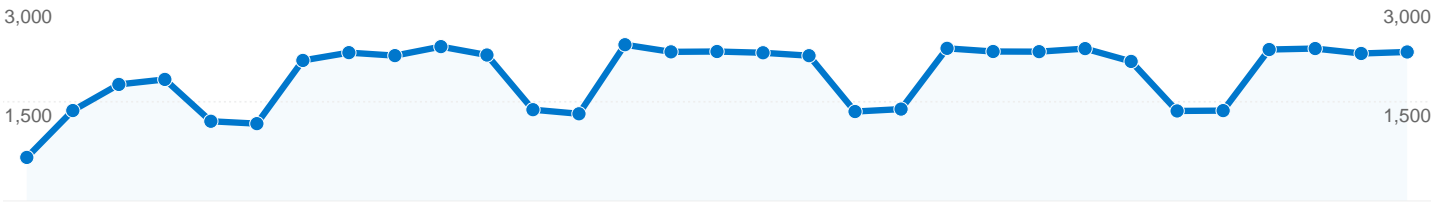

All traffic sources sent 58,906 visits via 412 sources and mediums

Site Usage

Source/Medium	Visits	Pages/Visit	Avg. Time on Site	% New Visits	Bounce Rate
Visits 58,906 % of Site Total: 100.00%					
Pages/Visit 5.97 Site Avg: 5.97 (0.00%)					
Avg. Time on Site 00:08:40 Site Avg: 00:08:40 (0.00%)					
% New Visits 45.60% Site Avg: 45.54% (0.13%)					
Bounce Rate 49.74% Site Avg: 49.74% (0.00%)					
Source/Medium	Visits	Pages/Visit	Avg. Time on Site	% New Visits	Bounce Rate
google / organic	36,421	4.69	00:06:40	55.53%	61.46%
(direct) / (none)	13,077	9.13	00:12:57	23.70%	22.62%
images.google.gr / referral	1,046	2.21	00:01:43	76.48%	74.76%
mail.google.com / referral	733	20.16	00:33:57	1.50%	14.19%
vcdc.gr / referral	491	8.57	00:14:59	1.43%	15.27%
find.in.gr / referral	449	1.90	00:01:05	82.18%	74.83%
google.gr / referral	426	5.88	00:08:10	20.42%	29.58%
images.google.com / referral	328	1.67	00:00:57	81.40%	84.45%
search / organic	211	8.99	00:16:11	45.97%	45.97%
netvibes.com / referral	199	3.89	00:03:49	3.52%	34.17%

1 - 10 of 412