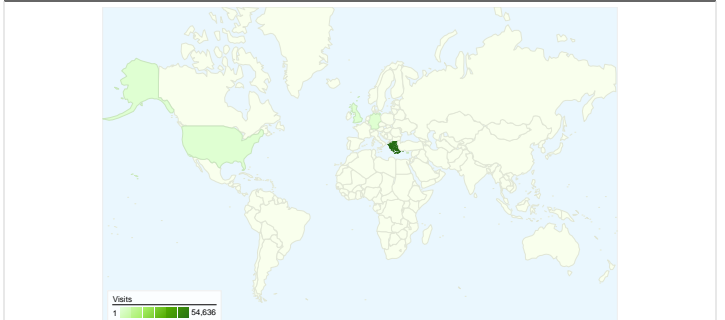

Site Usage

58,906 Visits

49.74% Bounce Rate

351,773 Pageviews

00:08:40 Avg. Time on Site

5.97 Pages/Visit

45.54% % New Visits

Visitors Overview

Map Overlay world

Browsers and OS

Browser and OS	Visits	% visits
Internet Explorer / Windows	25,360	43.05%
Firefox / Windows	22,742	38.61%
Safari / Macintosh	5,306	9.01%
Firefox / Macintosh	2,650	4.50%
Opera / Windows	1,558	2.64%

58,906 visits came from 94 countries/territories

Site Usage

Visits	Pages/Visit	Avg. Time on Site	% New Visits	Bounce Rate	
58,906 % of Site Total: 100.00%	5.97 Site Avg: 5.97 (0.00%)	00:08:40 Site Avg: 00:08:40 (0.00%)	45.60% Site Avg: 45.54% (0.13%)	49.74% Site Avg: 49.74% (0.00%)	
Country/Territory	Visits	Pages/Visit	Avg. Time on Site	% New Visits	Bounce Rate
Greece	54,636	6.16	00:09:07	43.48%	48.40%
Cyprus	668	3.04	00:04:27	64.52%	64.22%
United Kingdom	627	9.71	00:08:23	38.28%	36.68%
Germany	496	2.43	00:01:29	86.09%	74.19%
United States	431	1.80	00:01:25	86.54%	81.21%
Belgium	259	6.71	00:02:52	24.71%	25.87%
France	161	2.30	00:00:47	89.44%	77.64%
Italy	141	2.17	00:01:32	89.36%	73.05%
(not set)	90	5.57	00:03:55	61.11%	57.78%
Spain	87	1.46	00:00:54	96.55%	78.16%