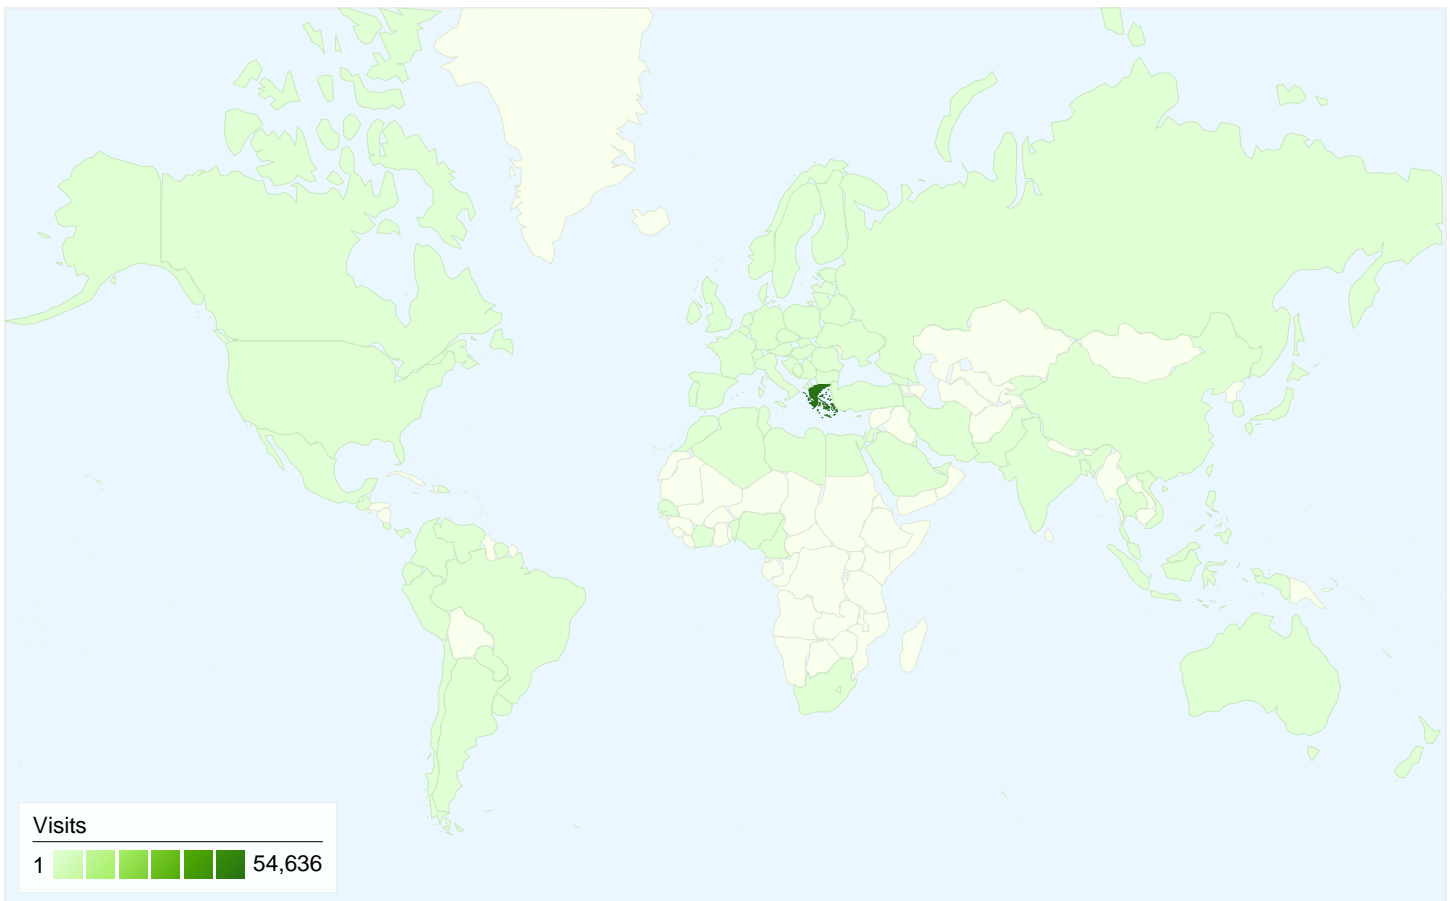

AdWords Campaigns

Campaign	Visits	% visits
Nice&neat	0	0.00%

30,557 people visited this site

58,906 Visits

30,557 Absolute Unique Visitors

351,773 Pageviews

5.97 Average Pageviews

00:08:40 Time on Site

58,906 visits came from 94 countries/territories

Site Usage

Visits	Pages/Visit	Avg. Time on Site	% New Visits	Bounce Rate	
58,906 % of Site Total: 100.00%	5.97 Site Avg: 5.97 (0.00%)	00:08:40 Site Avg: 00:08:40 (0.00%)	45.60% Site Avg: 45.54% (0.13%)	49.74% Site Avg: 49.74% (0.00%)	
Country/Territory	Visits	Pages/Visit	Avg. Time on Site	% New Visits	Bounce Rate
Greece	54,636	6.16	00:09:07	43.48%	48.40%
Cyprus	668	3.04	00:04:27	64.52%	64.22%
United Kingdom	627	9.71	00:08:23	38.28%	36.68%
Germany	496	2.43	00:01:29	86.09%	74.19%
United States	431	1.80	00:01:25	86.54%	81.21%
Belgium	259	6.71	00:02:52	24.71%	25.87%
France	161	2.30	00:00:47	89.44%	77.64%
Italy	141	2.17	00:01:32	89.36%	73.05%
(not set)	90	5.57	00:03:55	61.11%	57.78%
Spain	87	1.46	00:00:54	96.55%	78.16%