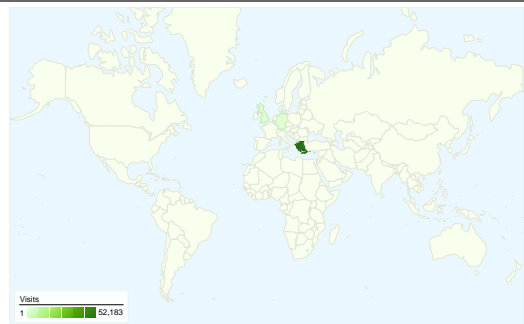

**Site Usage**

**55,533** Visits

**47.73%** Bounce Rate

**350,653** Pageviews

**00:08:51** Avg. Time on Site

**6.31** Pages/Visit

**43.29%** % New Visits

**Visitors Overview**

**Visitors**  
**27,708**

**Map Overlay world**

**Browsers and OS**

Browser and OS	Visits	% visits
Internet Explorer / Windows	24,352	43.85%
Firefox / Windows	21,368	38.48%
Safari / Macintosh	4,774	8.60%
Firefox / Macintosh	2,619	4.72%
Opera / Windows	1,445	2.60%

## 55,533 visits came from 90 countries/territories

## 55,533 visits used 37 browser and OS combinations