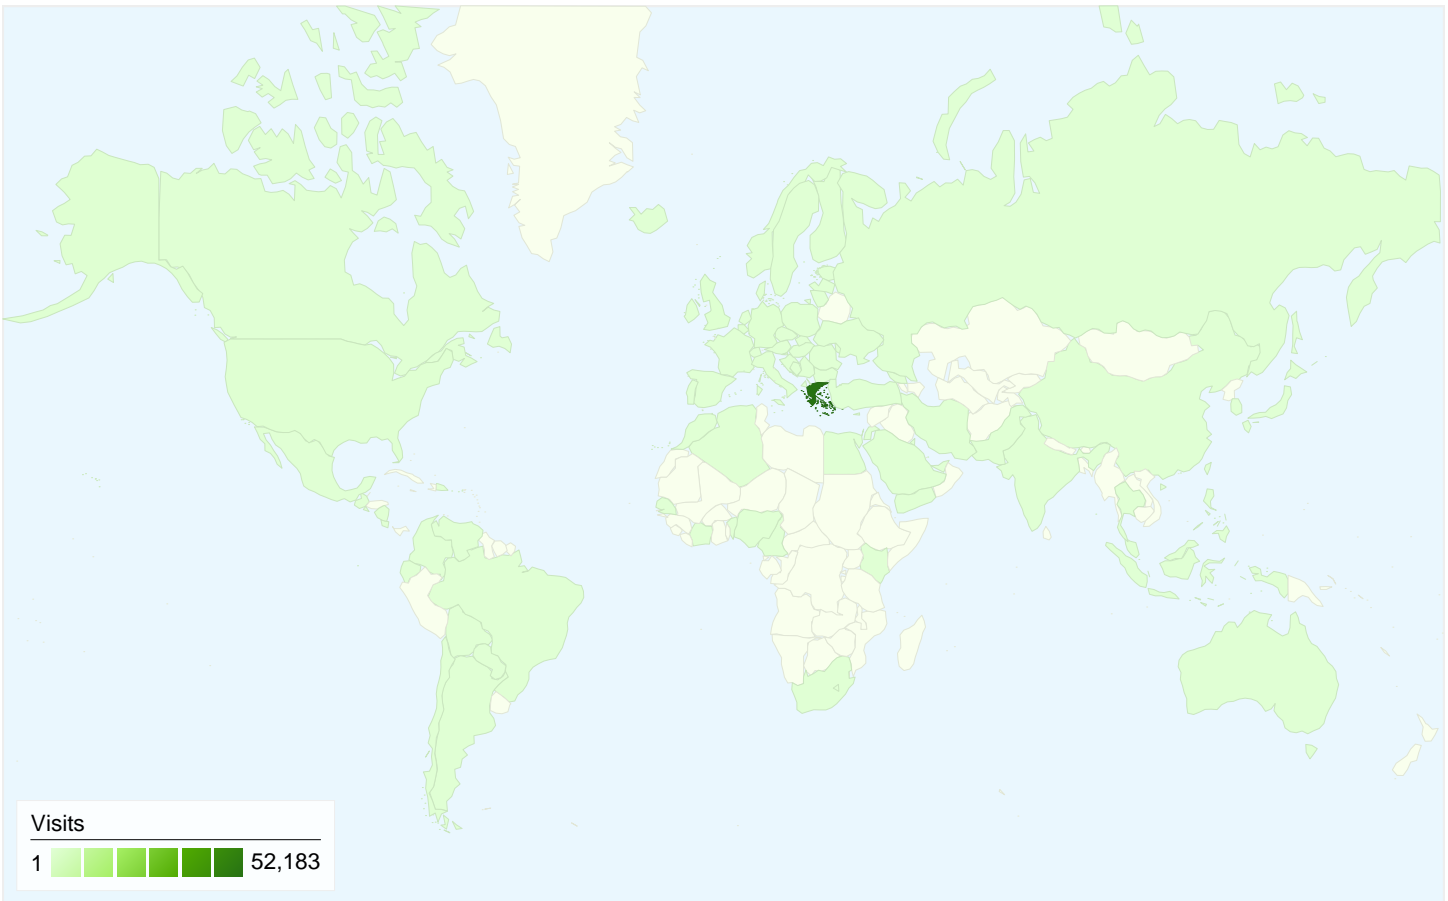

## 27,708 people visited this site

**55,533** Visits

**27,708** Absolute Unique Visitors

**350,653** Pageviews

**6.31** Average Pageviews

**00:08:51** Time on Site

**47.73%** Bounce Rate

**43.38%** New Visits

## 55,533 visits came from 90 countries/territories