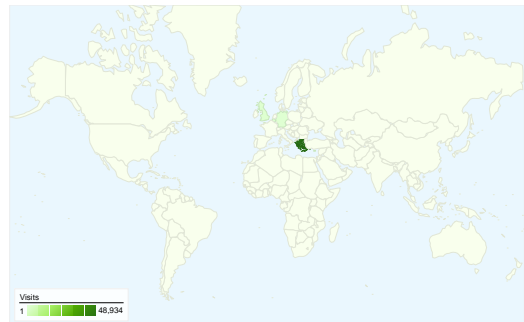

Site Usage

52,093 Visits

49.09% Bounce Rate

299,997 Pageviews

00:08:17 Avg. Time on Site

5.76 Pages/Visit

43.86% % New Visits

Visitors Overview

Visitors
26,384

Map Overlay world

Browsers and OS

Browser and OS	Visits	% visits
Internet Explorer / Windows	23,041	44.23%
Firefox / Windows	19,614	37.65%
Safari / Macintosh	4,676	8.98%
Firefox / Macintosh	2,588	4.97%
Opera / Windows	1,378	2.65%

1 - 10 of 35

All traffic sources sent 52,093 visits via 364 sources and mediums

Site Usage

Source/Medium	Visits	Pages/Visit	Avg. Time on Site	% New Visits	Bounce Rate
Visits 52,093 % of Site Total: 100.00%					
Pages/Visit 5.76 Site Avg: 5.76 (0.00%)					
Avg. Time on Site 00:08:17 Site Avg: 00:08:17 (0.00%)					
% New Visits 43.95% Site Avg: 43.86% (0.20%)					
Bounce Rate 49.09% Site Avg: 49.09% (0.00%)					
google / organic	32,909	4.80	00:06:45	53.17%	60.60%
(direct) / (none)	11,270	8.19	00:11:13	25.25%	23.51%
images.google.gr / referral	712	3.54	00:03:35	68.12%	64.61%
mail.google.com / referral	523	10.29	00:17:26	0.96%	19.12%
find.in.gr / referral	496	1.74	00:01:21	77.22%	78.43%
vcdc.gr / referral	405	6.38	00:09:50	2.72%	17.28%
google.gr / referral	340	5.69	00:07:54	23.24%	31.47%
foracamp.gr / referral	226	3.39	00:05:02	64.16%	69.91%
yahoo / organic	190	3.43	00:03:57	78.95%	68.42%
fr.f255.mail.yahoo.com / referral	189	9.13	00:06:29	0.00%	0.53%