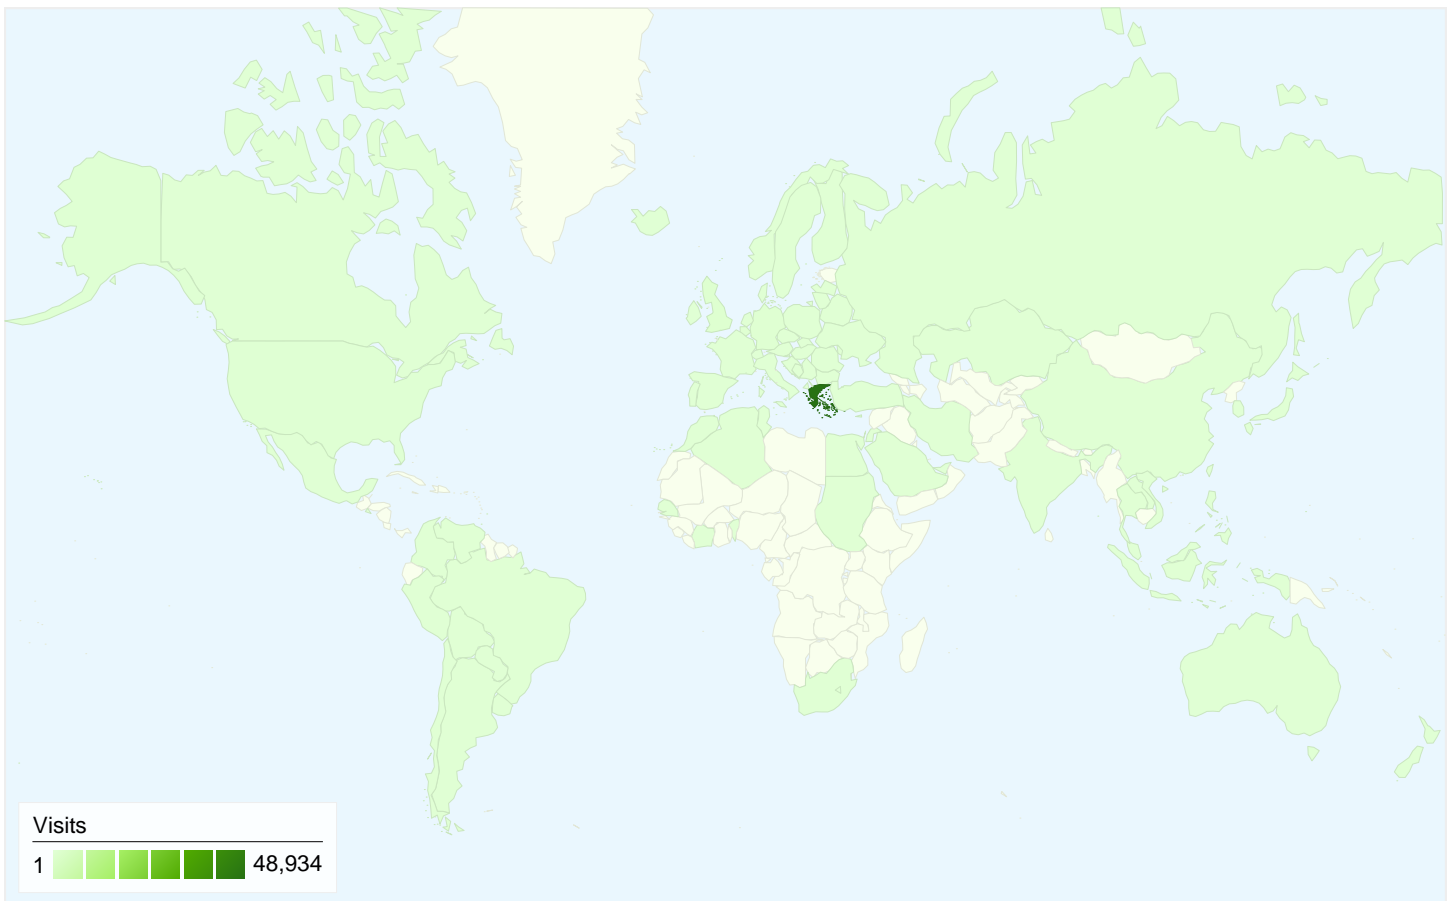

Visitors
26,384

Map Overlay world

Browsers and OS

Browser and OS	Visits	% visits
Internet Explorer / Windows	23,041	44.23%
Firefox / Windows	19,614	37.65%
Safari / Macintosh	4,676	8.98%
Firefox / Macintosh	2,588	4.97%
Opera / Windows	1,378	2.65%

AdWords Campaigns

Campaign	Visits	% visits
Nice&neat	0	0.00%

26,384 people visited this site

52,093 Visits

26,384 Absolute Unique Visitors

299,997 Pageviews

5.76 Average Pageviews

00:08:17 Time on Site

52,093 visits came from 83 countries/territories

Site Usage

Visits	Pages/Visit	Avg. Time on Site	% New Visits	Bounce Rate	
52,093 % of Site Total: 100.00%	5.76 Site Avg: 5.76 (0.00%)	00:08:17 Site Avg: 00:08:17 (0.00%)	43.95% Site Avg: 43.86% (0.20%)	49.09% Site Avg: 49.09% (0.00%)	
Country/Territory	Visits	Pages/Visit	Avg. Time on Site	% New Visits	Bounce Rate
Greece	48,934	5.78	00:08:30	43.05%	48.83%
United Kingdom	610	11.88	00:12:47	27.54%	26.07%
Cyprus	602	2.61	00:02:41	70.60%	72.43%
Belgium	387	8.56	00:06:02	11.11%	9.56%
Germany	332	4.78	00:04:16	69.58%	59.04%
United States	279	2.32	00:01:58	77.78%	68.82%
Italy	122	4.67	00:04:04	54.10%	49.18%
France	121	2.83	00:02:08	70.25%	71.07%
Netherlands	50	1.22	00:00:14	92.00%	92.00%
Spain	40	1.78	00:01:04	87.50%	80.00%