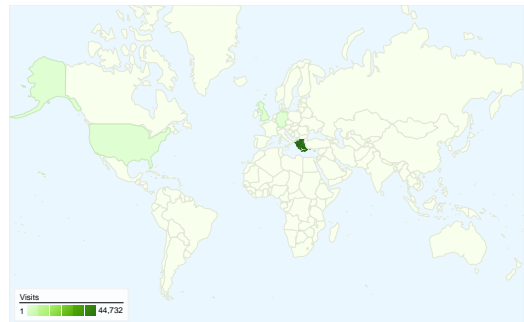

Site Usage

47,355 Visits

47.83% Bounce Rate

271,815 Pageviews

00:08:02 Avg. Time on Site

5.74 Pages/Visit

41.60% % New Visits

Visitors Overview

Visitors
23,107

Map Overlay world

Browsers and OS

Browser and OS	Visits	% visits
Internet Explorer / Windows	19,641	41.48%
Firefox / Windows	18,629	39.34%
Safari / Macintosh	4,627	9.77%
Firefox / Macintosh	2,141	4.52%
Opera / Windows	1,328	2.80%

1 - 10 of 31

All traffic sources sent 47,355 visits via 343 sources and mediums

Site Usage

Visits 47,355 % of Site Total: 100.00%	Pages/Visit 5.74 Site Avg: 5.74 (0.00%)	Avg. Time on Site 00:08:02 Site Avg: 00:08:02 (0.00%)	% New Visits 41.69% Site Avg: 41.60% (0.22%)	Bounce Rate 47.83% Site Avg: 47.83% (0.00%)	
Source/Medium	Visits	Pages/Visit	Avg. Time on Site	% New Visits	Bounce Rate
google / organic	29,499	4.78	00:06:39	51.27%	59.64%
(direct) / (none)	11,396	7.99	00:12:04	23.33%	23.93%
images.google.gr / referral	593	3.34	00:03:10	58.85%	59.36%
vcdc.gr / referral	420	6.59	00:08:17	0.95%	19.29%
mail.google.com / referral	334	10.85	00:14:40	3.59%	14.67%
find.in.gr / referral	321	1.55	00:00:54	81.93%	80.69%
google.gr / referral	229	6.19	00:05:40	22.71%	29.26%
facebook.com / referral	195	5.73	00:05:00	7.18%	19.49%
google.com / referral	188	4.11	00:04:57	11.70%	34.57%
freestuff.gr / referral	183	12.44	00:11:35	15.30%	17.49%
1 - 10 of 343					