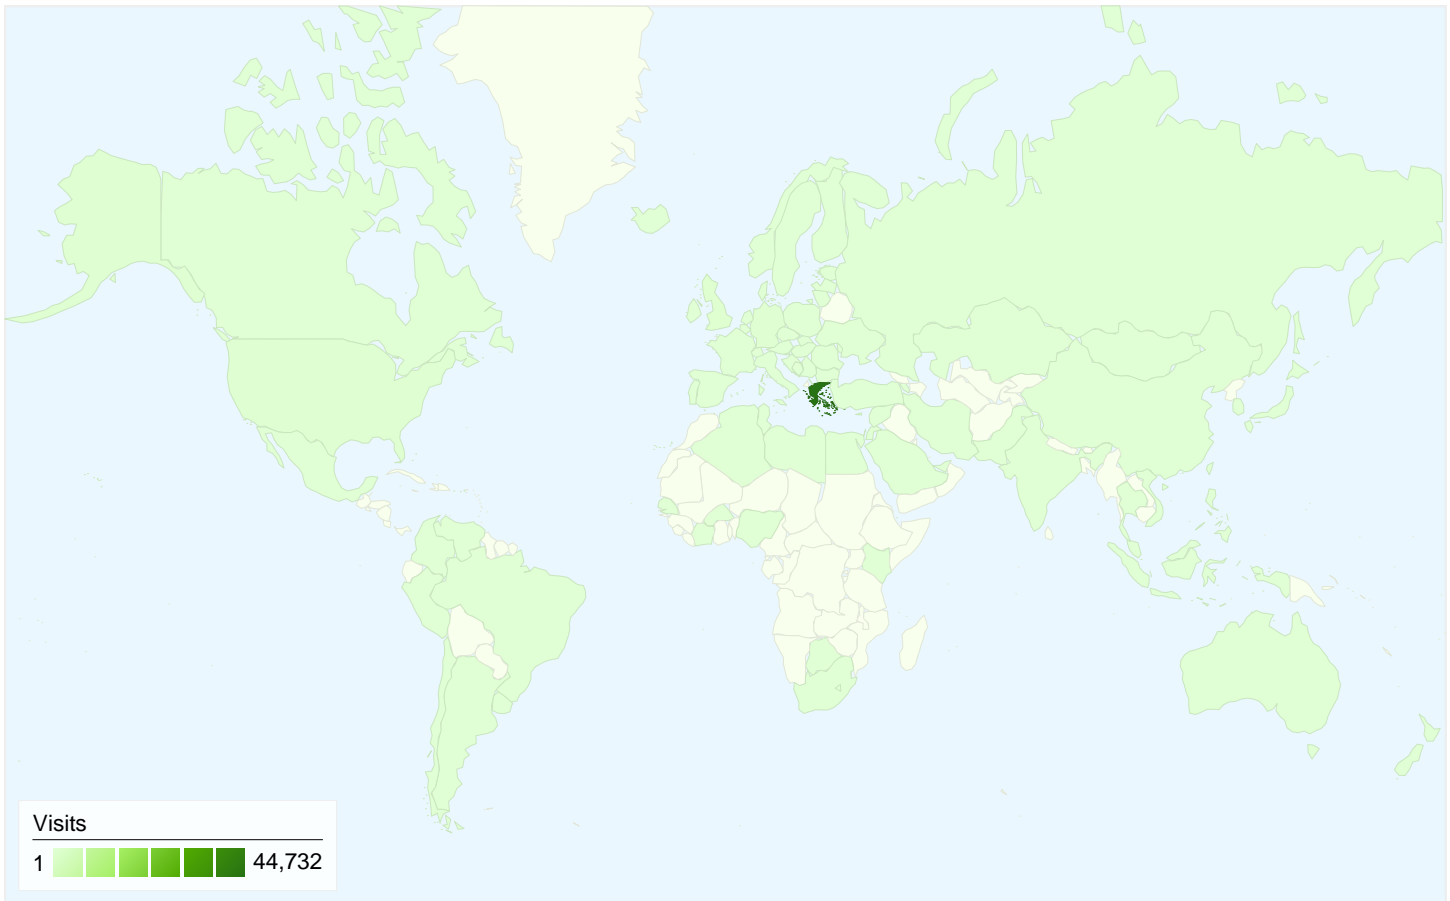

Visitors
23,107

Map Overlay world

Browsers and OS

Browser and OS	Visits	% visits
Internet Explorer / Windows	19,641	41.48%
Firefox / Windows	18,629	39.34%
Safari / Macintosh	4,627	9.77%
Firefox / Macintosh	2,141	4.52%
Opera / Windows	1,328	2.80%

AdWords Campaigns

Campaign	Visits	% visits
Nice&neat	0	0.00%

23,107 people visited this site

47,355 Visits

23,107 Absolute Unique Visitors

271,815 Pageviews

5.74 Average Pageviews

00:08:02 Time on Site

47,355 visits came from 89 countries/territories

Site Usage

Visits	Pages/Visit	Avg. Time on Site	% New Visits	Bounce Rate	
47,355 % of Site Total: 100.00%	5.74 Site Avg: 5.74 (0.00%)	00:08:02 Site Avg: 00:08:02 (0.00%)	41.69% Site Avg: 41.60% (0.22%)	47.83% Site Avg: 47.83% (0.00%)	
Country/Territory	Visits	Pages/Visit	Avg. Time on Site	% New Visits	Bounce Rate
Greece	44,732	5.84	00:08:16	40.61%	47.25%
United Kingdom	467	6.77	00:05:18	32.33%	32.12%
Cyprus	450	2.78	00:03:02	72.00%	70.22%
United States	323	3.06	00:06:05	65.02%	77.09%
Germany	308	4.21	00:03:04	66.56%	59.74%
Australia	123	7.30	00:13:19	16.26%	26.02%
France	121	3.71	00:03:19	68.60%	57.02%
Belgium	116	5.20	00:02:40	36.21%	22.41%
Norway	74	2.23	00:01:56	24.32%	51.35%
Italy	67	3.09	00:02:54	80.60%	52.24%