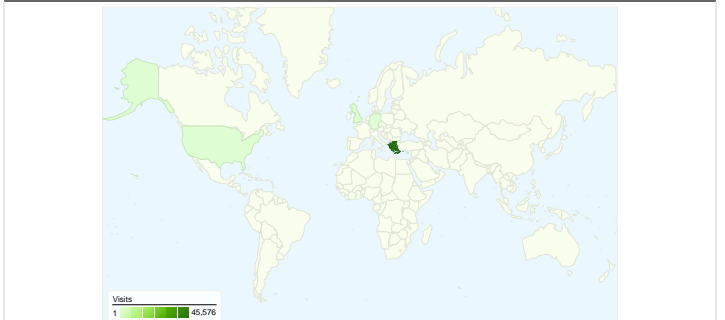

Map Overlay world

Browsers and OS

Browser and OS	Visits	% visits
Firefox / Windows	19,758	40.88%
Internet Explorer / Windows	19,729	40.82%
Safari / Macintosh	4,512	9.33%
Firefox / Macintosh	2,126	4.40%
Opera / Windows	1,205	2.49%

All Traffic Sources

Source/Medium	Visits	% visits
google / organic	30,119	62.31%
(direct) / (none)	11,415	23.62%
images.google.gr / referral	595	1.23%
vcdc.gr / referral	467	0.97%
find.in.gr / referral	399	0.83%

AdWords Campaigns

Campaign	Visits	% visits
Nice&neat	0	0.00%

Flash Versions

Flash Version	Visits	% visits
9.0 r115	17,369	35.93%
9.0	12,613	26.09%
9.0 r124	6,977	14.43%
9.0 r47	3,355	6.94%
9.0 r45	3,039	6.29%