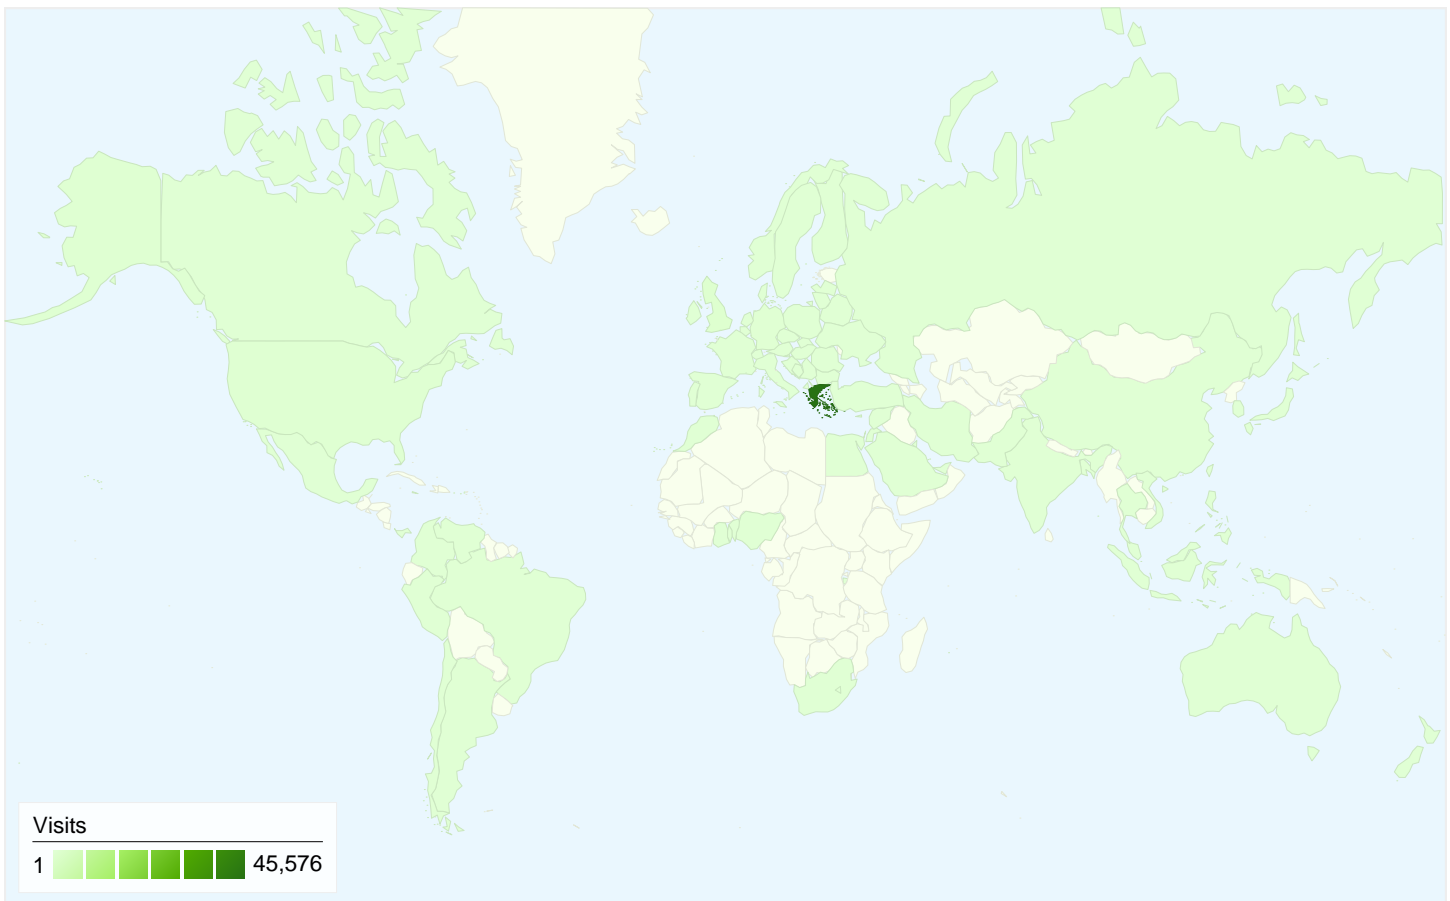

24,072 people visited this site

48,336 Visits

24,072 Absolute Unique Visitors

249,393 Pageviews

5.16 Average Pageviews

00:07:01 Time on Site

49.37% Bounce Rate

43.14% New Visits

48,336 visits came from 87 countries/territories

Site Usage

| Visits | Pages/Visit | Avg. Time on Site | % New Visits | Bounce Rate | |
|--|--|--|--|--|-------------|
| 48,336 % of Site Total: 100.00% | 5.16 Site Avg: 5.16 (0.00%) | 00:07:01 Site Avg: 00:07:01 (0.00%) | 43.14% Site Avg: 43.08% (0.15%) | 49.37% Site Avg: 49.37% (0.00%) | |
| Country/Territory | Visits | Pages/Visit | Avg. Time on Site | % New Visits | Bounce Rate |
| Greece | 45,576 | 5.21 | 00:07:10 | 42.22% | 49.00% |
| United Kingdom | 763 | 7.99 | 00:09:13 | 24.77% | 27.39% |
| Cyprus | 469 | 2.69 | 00:02:26 | 77.19% | 69.30% |
| United States | 366 | 3.38 | 00:02:58 | 66.12% | 65.85% |
| Germany | 232 | 4.01 | 00:04:14 | 72.41% | 63.79% |
| Australia | 123 | 3.89 | 00:06:37 | 15.45% | 34.96% |
| France | 104 | 3.55 | 00:02:44 | 53.85% | 54.81% |
| Italy | 65 | 2.28 | 00:01:19 | 84.62% | 70.77% |
| Spain | 46 | 1.63 | 00:00:37 | 86.96% | 78.26% |
| Norway | 42 | 1.67 | 00:00:37 | 28.57% | 54.76% |