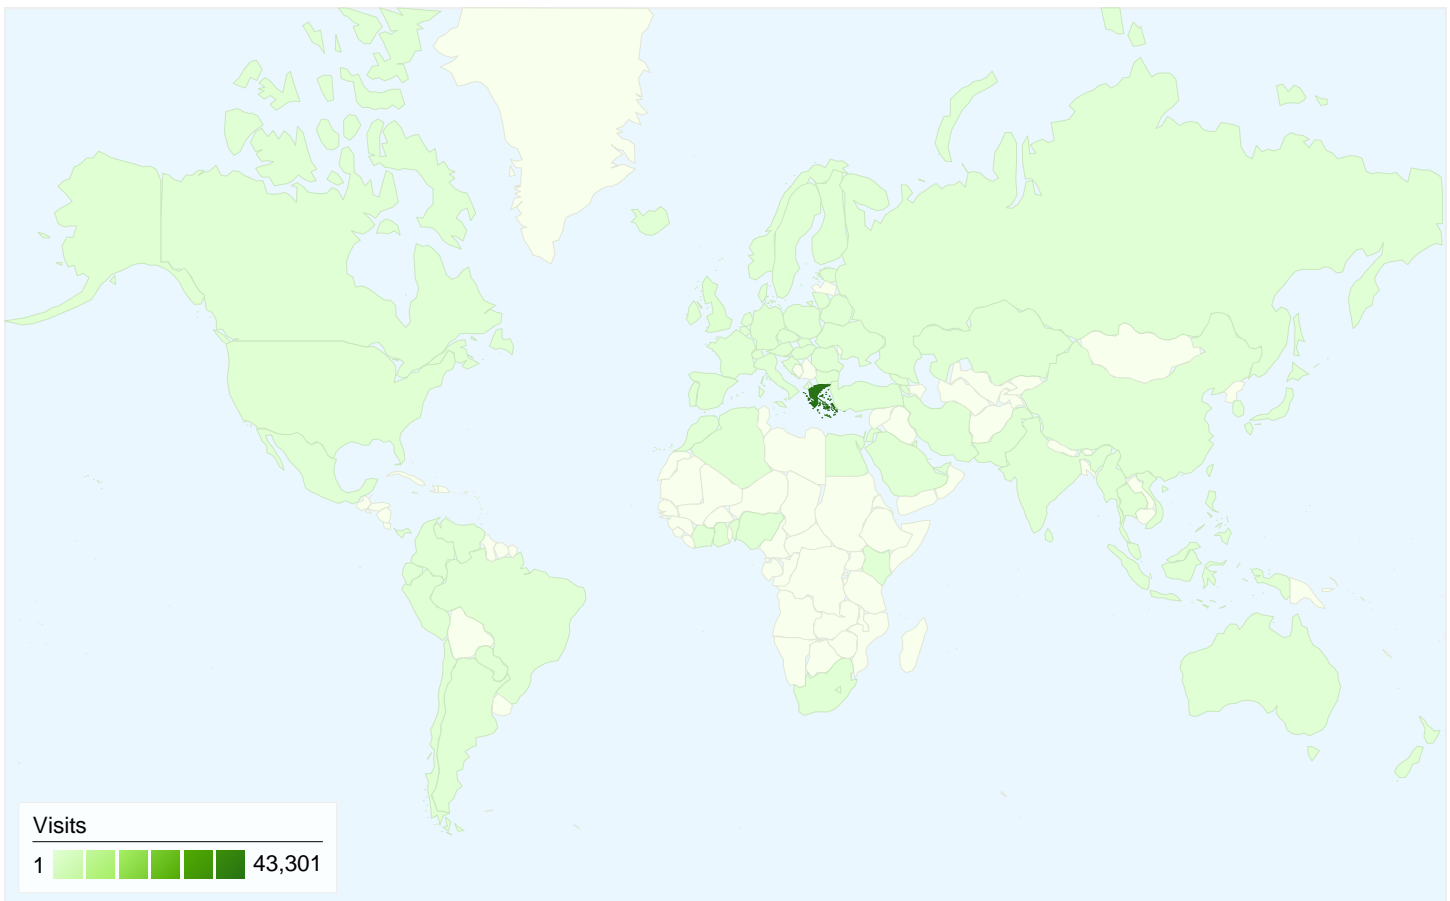

Flash Versions

Flash Version	Visits	% visits
9.0 r124	17,463	38.17%
9.0 r115	15,068	32.94%
9.0 r45	4,135	9.04%
9.0 r47	3,914	8.56%
9.0 r28	1,911	4.18%

21,574 people visited this site

45,750 Visits

21,574 Absolute Unique Visitors

45,750 visits came from 89 countries/territories

Site Usage

Visits	Pages/Visit	Avg. Time on Site	% New Visits	Bounce Rate	
45,750 % of Site Total: 100.00%	5.32 Site Avg: 5.32 (0.00%)	00:07:31 Site Avg: 00:07:31 (0.00%)	40.64% Site Avg: 40.57% (0.17%)	47.26% Site Avg: 47.26% (0.00%)	
Country/Territory	Visits	Pages/Visit	Avg. Time on Site	% New Visits	Bounce Rate
Greece	43,301	5.39	00:07:39	39.67%	46.84%
United Kingdom	646	7.38	00:10:09	20.43%	23.99%
Cyprus	398	3.25	00:05:15	69.60%	64.82%
Germany	280	4.19	00:04:19	66.07%	56.07%
United States	227	3.04	00:01:59	71.81%	72.25%
France	109	3.88	00:02:33	60.55%	60.55%
Italy	93	2.92	00:02:33	60.22%	51.61%
Australia	76	3.09	00:03:55	32.89%	47.37%
Sweden	42	3.29	00:05:19	30.95%	45.24%
Spain	38	1.39	00:00:25	84.21%	84.21%