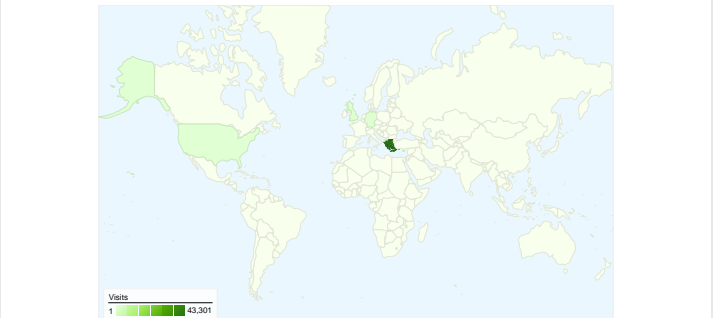

Site Usage

45,750 Visits

47.26% Bounce Rate

243,548 Pageviews

00:07:31 Avg. Time on Site

5.32 Pages/Visit

40.57% % New Visits

Visitors Overview

Map Overlay world

Browsers and OS

Browser and OS	Visits	% visits
Firefox / Windows	18,935	41.39%
Internet Explorer / Windows	17,591	38.45%
Safari / Macintosh	5,006	10.94%
Firefox / Macintosh	2,219	4.85%
Opera / Windows	1,023	2.24%

45,750 visits came from 89 countries/territories

Site Usage

Visits	Pages/Visit	Avg. Time on Site	% New Visits	Bounce Rate	
45,750 % of Site Total: 100.00%	5.32 Site Avg: 5.32 (0.00%)	00:07:31 Site Avg: 00:07:31 (0.00%)	40.64% Site Avg: 40.57% (0.17%)	47.26% Site Avg: 47.26% (0.00%)	
Country/Territory	Visits	Pages/Visit	Avg. Time on Site	% New Visits	Bounce Rate
Greece	43,301	5.39	00:07:39	39.67%	46.84%
United Kingdom	646	7.38	00:10:09	20.43%	23.99%
Cyprus	398	3.25	00:05:15	69.60%	64.82%
Germany	280	4.19	00:04:19	66.07%	56.07%
United States	227	3.04	00:01:59	71.81%	72.25%
France	109	3.88	00:02:33	60.55%	60.55%
Italy	93	2.92	00:02:33	60.22%	51.61%
Australia	76	3.09	00:03:55	32.89%	47.37%
Sweden	42	3.29	00:05:19	30.95%	45.24%
Spain	38	1.39	00:00:25	84.21%	84.21%