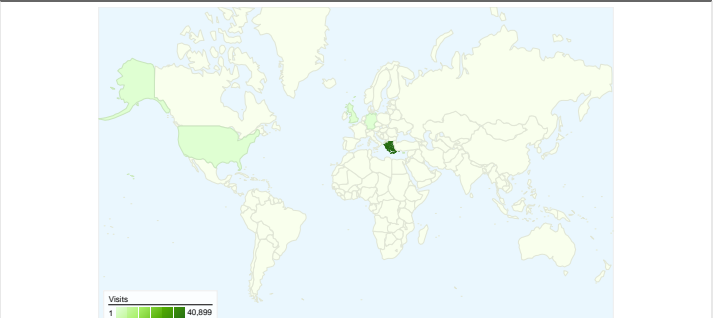

Site Usage

43,299 Visits

46.20% Bounce Rate

241,011 Pageviews

00:07:39 Avg. Time on Site

5.57 Pages/Visit

39.41% % New Visits

Visitors Overview

Map Overlay world

Browsers and OS

Browser and OS	Visits	% visits
Firefox / Windows	17,220	39.77%
Internet Explorer / Windows	17,090	39.47%
Safari / Macintosh	4,625	10.68%
Firefox / Macintosh	2,294	5.30%
Opera / Windows	998	2.30%

43,299 visits came from 87 countries/territories

Site Usage

Visits	Pages/Visit	Avg. Time on Site	% New Visits	Bounce Rate	
43,299 % of Site Total: 100.00%	5.57 Site Avg: 5.57 (0.00%)	00:07:39 Site Avg: 00:07:39 (0.00%)	39.49% Site Avg: 39.41% (0.20%)	46.20% Site Avg: 46.20% (0.00%)	
Country/Territory	Visits	Pages/Visit	Avg. Time on Site	% New Visits	Bounce Rate
Greece	40,899	5.67	00:07:52	38.14%	45.56%
United Kingdom	518	6.70	00:08:10	22.78%	23.75%
Cyprus	426	3.46	00:03:45	72.54%	65.49%
United States	262	2.51	00:01:17	81.68%	77.10%
Germany	236	3.55	00:03:19	75.00%	59.75%
(not set)	110	5.95	00:04:00	32.73%	37.27%
Sweden	78	3.09	00:04:23	41.03%	51.28%
France	73	3.88	00:02:44	71.23%	56.16%
Poland	67	1.75	00:00:54	83.58%	83.58%
Spain	56	4.21	00:05:47	75.00%	55.36%