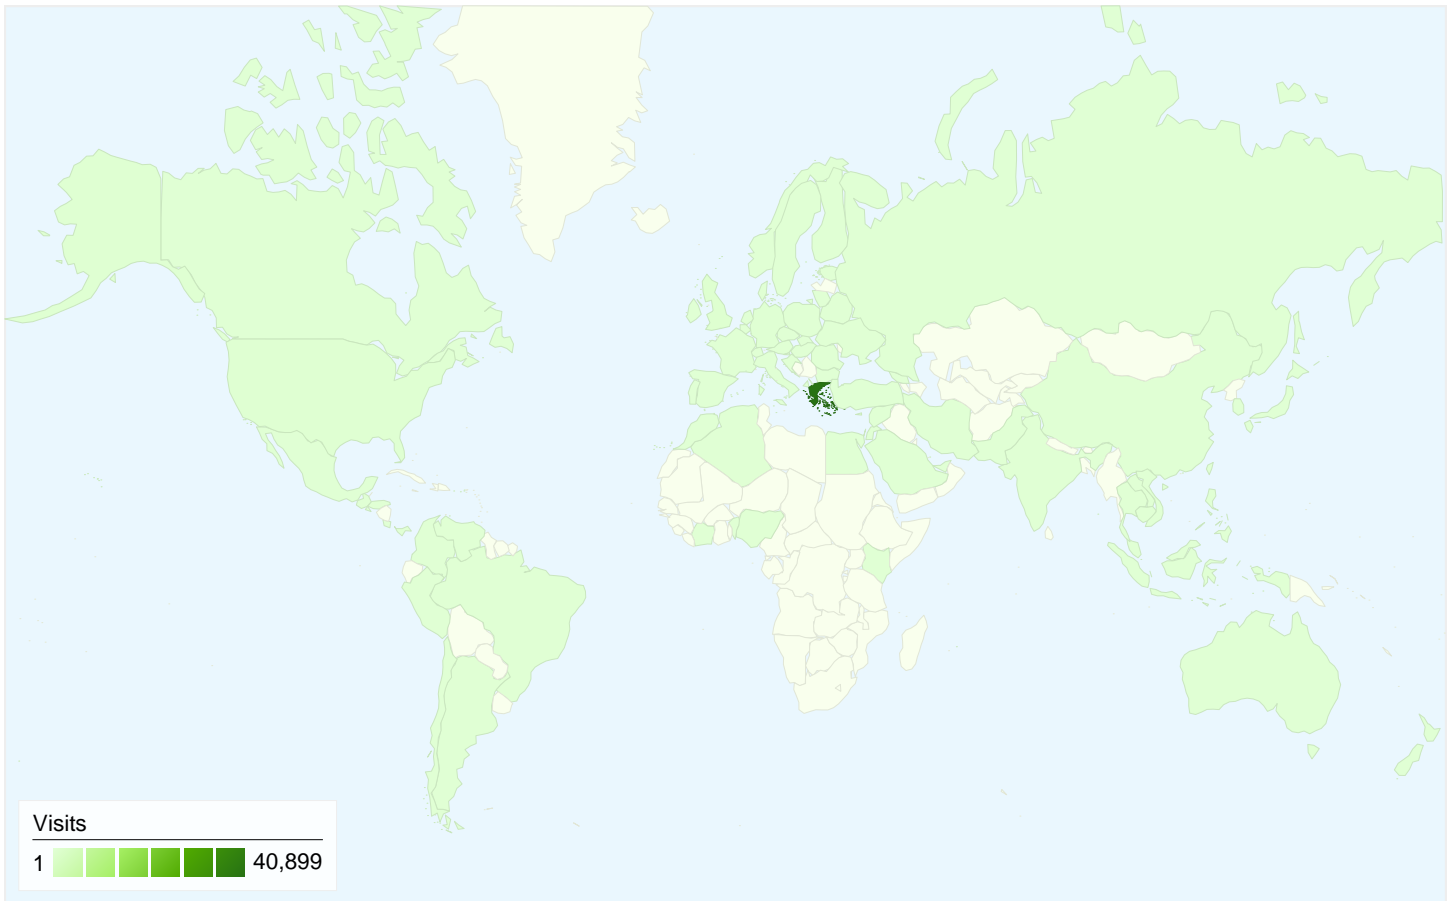

43,299 visits came from 87 countries/territories

Site Usage

Visits	Pages/Visit	Avg. Time on Site	% New Visits	Bounce Rate	
43,299 % of Site Total: 100.00%	5.57 Site Avg: 5.57 (0.00%)	00:07:39 Site Avg: 00:07:39 (0.00%)	39.49% Site Avg: 39.41% (0.20%)	46.20% Site Avg: 46.20% (0.00%)	
Country/Territory	Visits	Pages/Visit	Avg. Time on Site	% New Visits	Bounce Rate
Greece	40,899	5.67	00:07:52	38.14%	45.56%
United Kingdom	518	6.70	00:08:10	22.78%	23.75%
Cyprus	426	3.46	00:03:45	72.54%	65.49%
United States	262	2.51	00:01:17	81.68%	77.10%
Germany	236	3.55	00:03:19	75.00%	59.75%
(not set)	110	5.95	00:04:00	32.73%	37.27%
Sweden	78	3.09	00:04:23	41.03%	51.28%
France	73	3.88	00:02:44	71.23%	56.16%
Poland	67	1.75	00:00:54	83.58%	83.58%
Spain	56	4.21	00:05:47	75.00%	55.36%