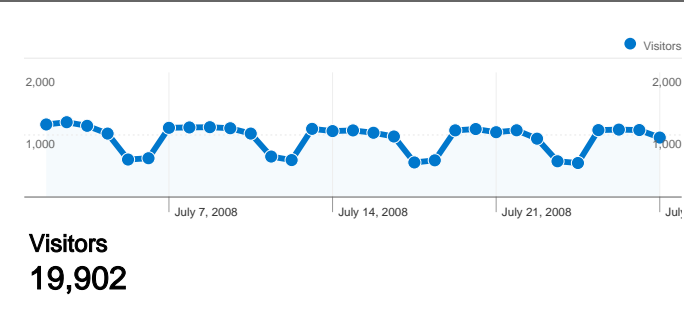

Site Usage

43,299 Visits

46.20% Bounce Rate

241,011 Pageviews

00:07:39 Avg. Time on Site

5.57 Pages/Visit

39.41% % New Visits

Visitors Overview

1 - 10 of 320

43,299 visits used 61 flash versions

Site Usage

Visits 43,299 % of Site Total: 100.00%	Pages/Visit 5.57 Site Avg: 5.57 (0.00%)	Avg. Time on Site 00:07:39 Site Avg: 00:07:39 (0.00%)	% New Visits 39.49% Site Avg: 39.41% (0.20%)	Bounce Rate 46.20% Site Avg: 46.20% (0.00%)	
Flash Version	Visits	Pages/Visit	Avg. Time on Site	% New Visits	Bounce Rate
9.0 r124	23,027	5.96	00:08:59	37.66%	43.28%
9.0 r115	9,024	5.35	00:06:33	41.16%	45.32%
9.0 r45	3,892	5.40	00:06:18	25.67%	46.40%
9.0 r47	2,936	4.80	00:06:09	44.45%	51.84%
9.0 r28	1,565	3.82	00:03:50	62.81%	66.13%
(not set)	519	2.59	00:02:34	62.04%	62.04%
8.0 r22	356	3.31	00:05:11	46.07%	56.18%
9.0 r16	323	2.41	00:02:03	49.54%	74.92%
7.0 r19	254	1.78	00:02:11	57.48%	75.98%
9.0 r19	198	5.61	00:14:08	15.66%	29.80%

1 - 10 of 61

43,299 visits used 33 browser and OS combinations

Site Usage

Visits 43,299 % of Site Total: 100.00%	Pages/Visit 5.57 Site Avg: 5.57 (0.00%)	Avg. Time on Site 00:07:39 Site Avg: 00:07:39 (0.00%)	% New Visits 39.49% Site Avg: 39.41% (0.20%)	Bounce Rate 46.20% Site Avg: 46.20% (0.00%)	
Browser and OS	Visits	Pages/Visit	Avg. Time on Site	% New Visits	Bounce Rate
Firefox / Windows	17,220	5.90	00:07:31	37.50%	41.14%
Internet Explorer / Windows	17,090	4.14	00:04:07	53.01%	59.82%
Safari / Macintosh	4,625	7.95	00:11:20	11.42%	26.27%
Firefox / Macintosh	2,294	6.86	00:10:49	16.70%	26.81%
Opera / Windows	998	8.52	00:45:05	31.36%	47.80%
Firefox / Linux	343	4.83	00:07:08	37.32%	34.11%
Safari / Windows	261	11.18	00:10:07	24.52%	21.07%
Internet Explorer / Macintosh	150	8.41	00:11:32	8.67%	41.33%
Opera / (not set)	67	2.84	00:06:19	26.87%	41.79%
Netscape / Macintosh	50	19.60	00:20:06	6.00%	4.00%