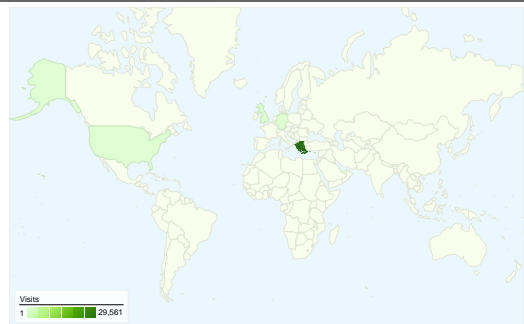

Site Usage

31,633 Visits

51.66% Bounce Rate

144,194 Pageviews

00:06:11 Avg. Time on Site

4.56 Pages/Visit

45.79% % New Visits

Visitors Overview

Visitors
16,800

Map Overlay world

Browsers and OS

Browser and OS	Visits	% visits
Firefox / Windows	13,399	42.36%
Internet Explorer / Windows	12,821	40.53%
Safari / Macintosh	2,629	8.31%
Firefox / Macintosh	1,153	3.64%
Opera / Windows	817	2.58%

31,633 visits came from 81 countries/territories

Site Usage

Visits	Pages/Visit	Avg. Time on Site	% New Visits	Bounce Rate	
31,633 % of Site Total: 100.00%	4.56 Site Avg: 4.56 (0.00%)	00:06:11 Site Avg: 00:06:11 (0.00%)	45.84% Site Avg: 45.79% (0.12%)	51.66% Site Avg: 51.66% (0.00%)	
Country/Territory	Visits	Pages/Visit	Avg. Time on Site	% New Visits	Bounce Rate
Greece	29,561	4.63	00:06:25	44.65%	51.10%
Cyprus	357	3.50	00:03:02	73.95%	64.15%
United Kingdom	319	4.38	00:02:40	36.05%	38.56%
United States	237	2.71	00:01:30	77.22%	75.95%
Germany	217	3.68	00:03:51	68.20%	55.76%
(not set)	194	4.80	00:02:52	35.57%	51.03%
France	87	4.07	00:04:53	57.47%	58.62%
Norway	61	2.97	00:06:24	37.70%	50.82%
Spain	52	4.08	00:03:43	69.23%	50.00%
Poland	50	2.44	00:01:53	76.00%	80.00%