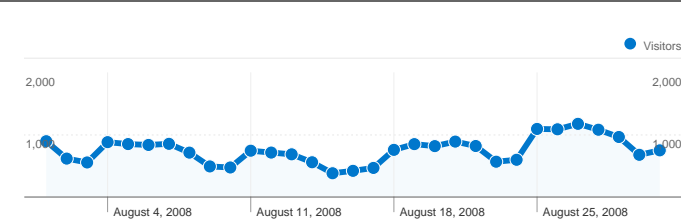

Site Usage

31,633 Visits

51.66% Bounce Rate

144,194 Pageviews

00:06:11 Avg. Time on Site

4.56 Pages/Visit

45.79% % New Visits

Visitors Overview

1 - 10 of 288

31,633 visits used 68 flash versions

Site Usage

Visits 31,633 % of Site Total: 100.00%	Pages/Visit 4.56 Site Avg: 4.56 (0.00%)	Avg. Time on Site 00:06:11 Site Avg: 00:06:11 (0.00%)	% New Visits 45.84% Site Avg: 45.79% (0.12%)	Bounce Rate 51.66% Site Avg: 51.66% (0.00%)	
Flash Version	Visits	Pages/Visit	Avg. Time on Site	% New Visits	Bounce Rate
9.0 r124	18,587	4.84	00:07:01	44.64%	49.21%
9.0 r115	5,289	4.24	00:05:23	46.57%	52.18%
9.0 r45	2,372	4.29	00:05:23	30.19%	52.91%
9.0 r47	1,784	3.81	00:04:33	56.56%	59.98%
9.0 r28	1,254	3.80	00:03:32	60.53%	64.19%
(not set)	477	3.25	00:03:18	67.30%	62.05%
8.0 r22	331	4.47	00:05:17	48.64%	50.76%
9.0 r16	306	2.64	00:02:52	48.69%	64.05%
7.0 r19	132	2.08	00:00:57	68.18%	81.06%
6.0 r79	127	3.65	00:02:37	90.55%	75.59%

1 - 10 of 68

31,633 visits used 33 browser and OS combinations

Site Usage

Visits 31,633 % of Site Total: 100.00%	Pages/Visit 4.56 Site Avg: 4.56 (0.00%)	Avg. Time on Site 00:06:11 Site Avg: 00:06:11 (0.00%)	% New Visits 45.84% Site Avg: 45.79% (0.12%)	Bounce Rate 51.66% Site Avg: 51.66% (0.00%)	
Browser and OS	Visits	Pages/Visit	Avg. Time on Site	% New Visits	Bounce Rate
Firefox / Windows	13,399	4.89	00:05:39	42.73%	46.16%
Internet Explorer / Windows	12,821	3.59	00:03:21	58.73%	65.17%
Safari / Macintosh	2,629	6.42	00:08:27	13.62%	27.96%
Firefox / Macintosh	1,153	5.87	00:07:25	23.68%	27.15%
Opera / Windows	817	5.39	00:48:02	32.93%	48.23%
Firefox / Linux	265	4.48	00:05:05	44.91%	44.53%
Safari / Windows	210	8.15	00:10:27	34.29%	32.38%
Internet Explorer / Macintosh	79	9.65	00:18:50	8.86%	34.18%
Opera / (not set)	60	2.57	00:05:11	40.00%	51.67%
Mozilla / Windows	35	6.14	00:02:54	54.29%	57.14%