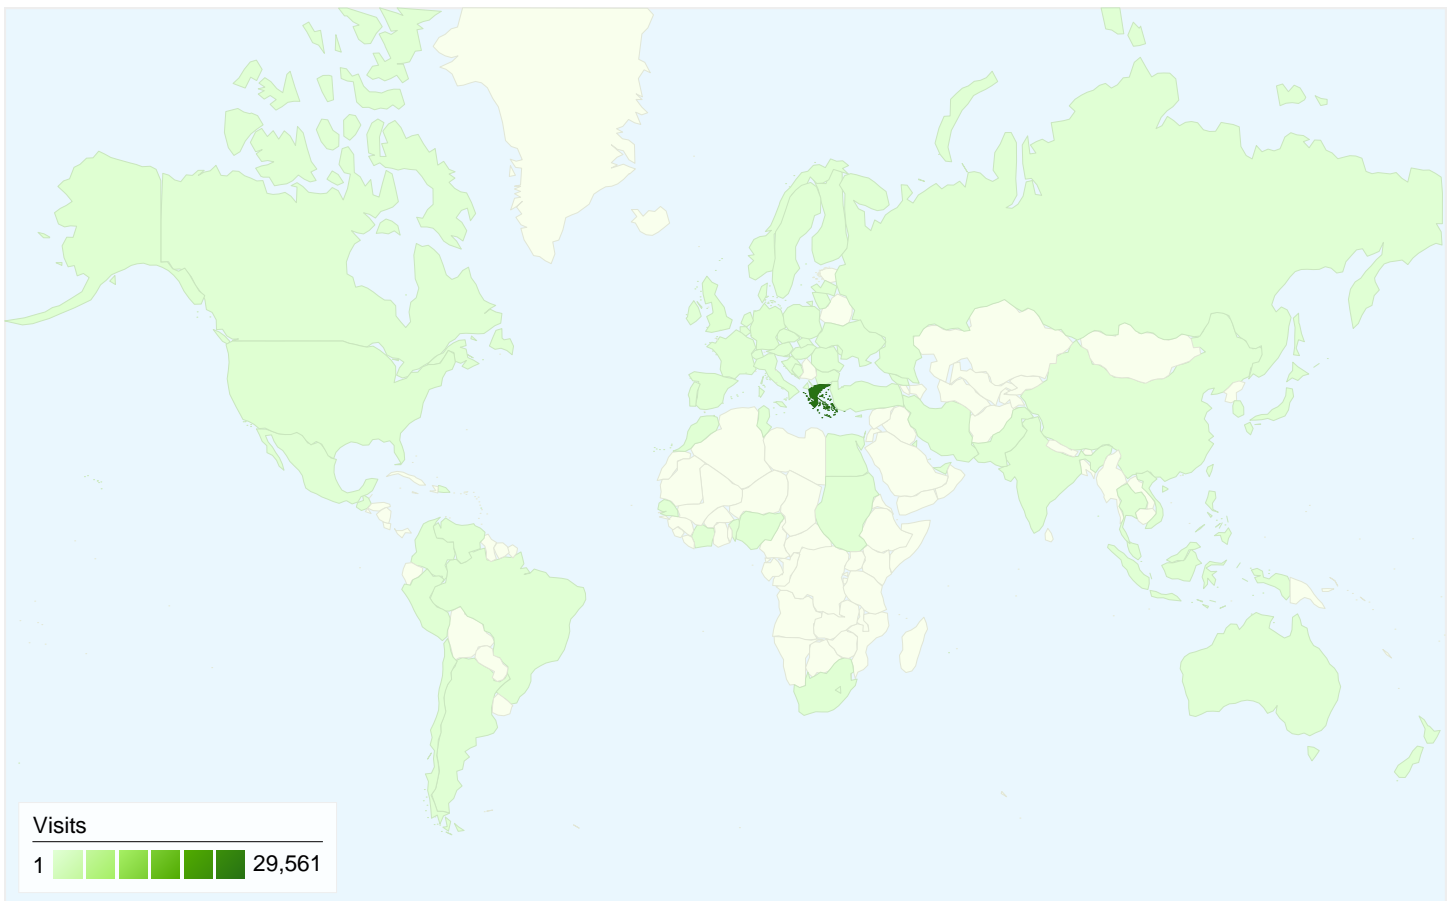

Flash Versions

Flash Version	Visits	% visits
9.0 r124	18,587	58.76%
9.0 r115	5,289	16.72%
9.0 r45	2,372	7.50%
9.0 r47	1,784	5.64%
9.0 r28	1,254	3.96%

16,800 people visited this site

 **31,633** Visits

 **16,800** Absolute Unique Visitors

31,633 visits came from 81 countries/territories

Site Usage

Visits	Pages/Visit	Avg. Time on Site	% New Visits	Bounce Rate	
31,633 % of Site Total: 100.00%	4.56 Site Avg: 4.56 (0.00%)	00:06:11 Site Avg: 00:06:11 (0.00%)	45.84% Site Avg: 45.79% (0.12%)	51.66% Site Avg: 51.66% (0.00%)	
Country/Territory	Visits	Pages/Visit	Avg. Time on Site	% New Visits	Bounce Rate
Greece	29,561	4.63	00:06:25	44.65%	51.10%
Cyprus	357	3.50	00:03:02	73.95%	64.15%
United Kingdom	319	4.38	00:02:40	36.05%	38.56%
United States	237	2.71	00:01:30	77.22%	75.95%
Germany	217	3.68	00:03:51	68.20%	55.76%
(not set)	194	4.80	00:02:52	35.57%	51.03%
France	87	4.07	00:04:53	57.47%	58.62%
Norway	61	2.97	00:06:24	37.70%	50.82%
Spain	52	4.08	00:03:43	69.23%	50.00%
Poland	50	2.44	00:01:53	76.00%	80.00%