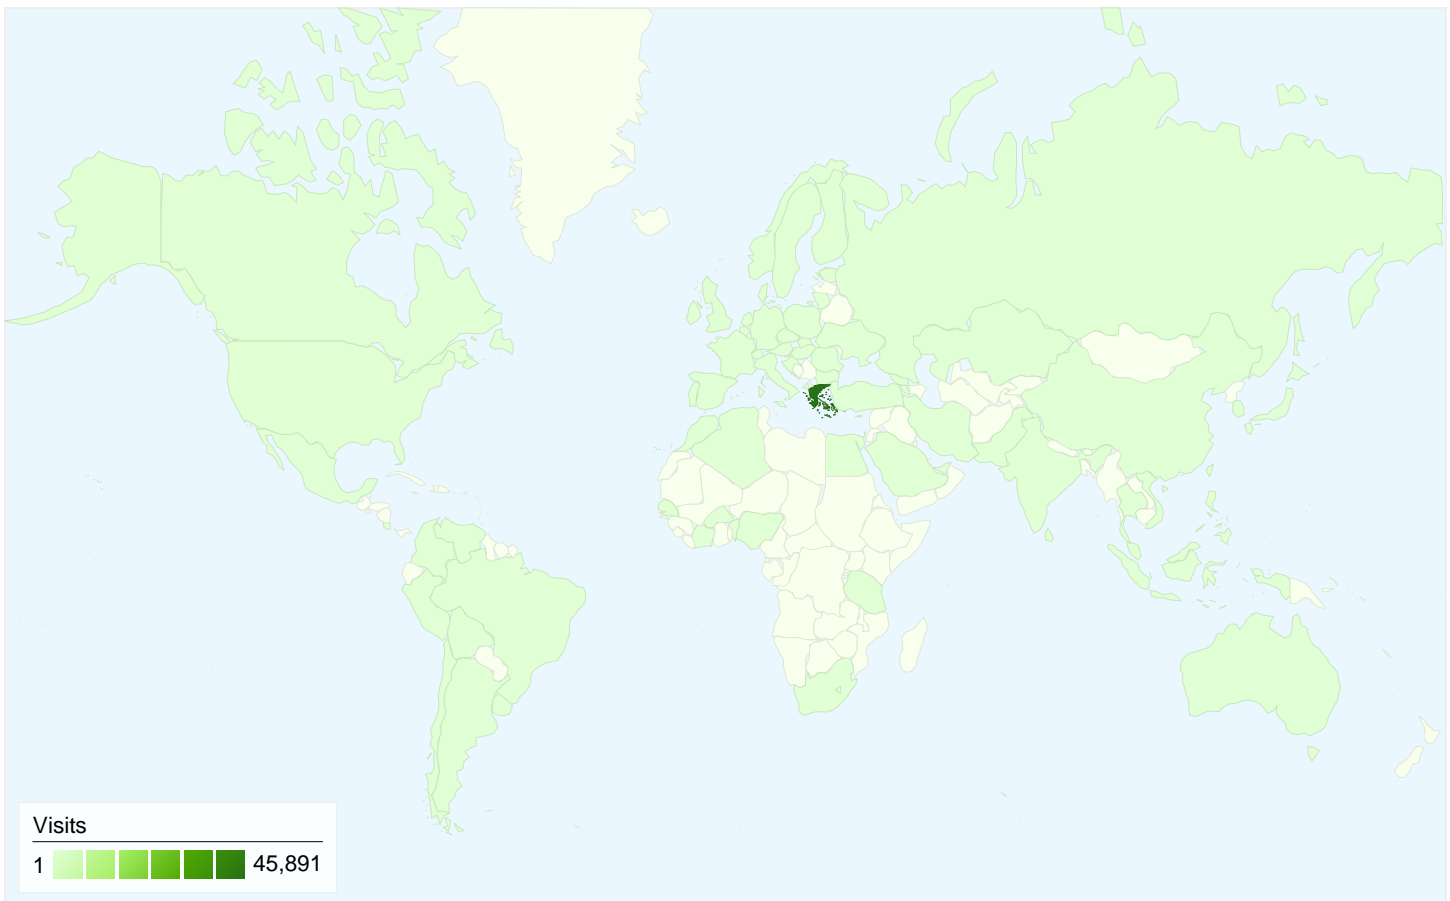

48,031 visits came from 85 countries/territories

Site Usage

Visits	Pages/Visit	Avg. Time on Site	% New Visits	Bounce Rate	
48,031 % of Site Total: 100.00%	5.40 Site Avg: 5.40 (0.00%)	00:07:29 Site Avg: 00:07:29 (0.00%)	41.84% Site Avg: 41.77% (0.15%)	47.41% Site Avg: 47.41% (0.00%)	
Country/Territory	Visits	Pages/Visit	Avg. Time on Site	% New Visits	Bounce Rate
Greece	45,891	5.47	00:07:41	40.80%	46.90%
Cyprus	414	2.52	00:01:50	78.50%	71.74%
United Kingdom	339	6.63	00:05:42	35.69%	34.22%
Germany	236	3.88	00:03:07	77.97%	61.86%
Belgium	208	8.85	00:07:16	10.58%	8.17%
United States	162	3.22	00:01:32	88.89%	77.78%
Sweden	98	4.32	00:06:28	18.37%	40.82%
Poland	62	1.53	00:01:18	77.42%	82.26%
France	56	2.25	00:01:33	75.00%	71.43%
Spain	49	2.47	00:02:03	79.59%	77.55%