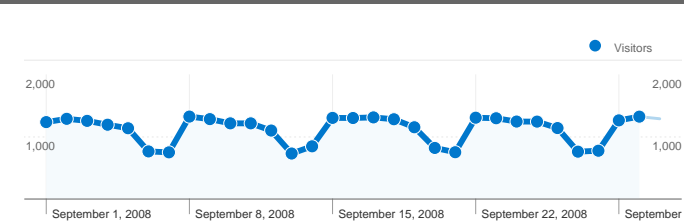

Site Usage

48,031 Visits

47.41% Bounce Rate

259,351 Pageviews

00:07:29 Avg. Time on Site

5.40 Pages/Visit

41.77% % New Visits

Visitors Overview

1 - 10 of 343

48,031 visits used 62 flash versions

Site Usage

Visits 48,031 % of Site Total: 100.00%	Pages/Visit 5.40 Site Avg: 5.40 (0.00%)	Avg. Time on Site 00:07:29 Site Avg: 00:07:29 (0.00%)	% New Visits 41.84% Site Avg: 41.77% (0.15%)	Bounce Rate 47.41% Site Avg: 47.41% (0.00%)	
Flash Version	Visits	Pages/Visit	Avg. Time on Site	% New Visits	Bounce Rate
9.0 r124	31,627	5.66	00:08:14	40.21%	44.31%
9.0 r115	6,827	5.12	00:06:32	42.84%	49.20%
9.0 r45	3,012	5.25	00:06:05	30.05%	49.77%
9.0 r47	2,361	4.42	00:04:36	52.05%	59.17%
9.0 r28	1,464	3.97	00:05:40	63.93%	66.19%
(not set)	600	2.81	00:03:16	61.83%	66.33%
8.0 r22	444	4.21	00:07:42	41.89%	42.57%
9.0 r16	274	3.96	00:03:45	48.91%	69.71%
9.0 r19	197	7.57	00:16:24	11.68%	27.41%
7.0 r19	190	1.66	00:01:52	60.00%	80.00%

1 - 10 of 62

48,031 visits used 35 browser and OS combinations

Site Usage

Visits	Pages/Visit	Avg. Time on Site	% New Visits	Bounce Rate	
48,031 % of Site Total: 100.00%	5.40 Site Avg: 5.40 (0.00%)	00:07:29 Site Avg: 00:07:29 (0.00%)	41.84% Site Avg: 41.77% (0.15%)	47.41% Site Avg: 47.41% (0.00%)	
Browser and OS	Visits	Pages/Visit	Avg. Time on Site	% New Visits	Bounce Rate
Firefox / Windows	19,711	5.73	00:07:21	39.51%	43.33%
Internet Explorer / Windows	18,329	4.06	00:04:01	55.57%	61.06%
Safari / Macintosh	4,957	7.77	00:12:12	12.79%	24.89%
Firefox / Macintosh	2,341	6.82	00:09:20	21.19%	29.69%
Opera / Windows	1,028	6.48	00:46:05	33.75%	47.18%
Chrome / Windows	701	5.96	00:05:12	42.65%	39.37%
Safari / Windows	292	7.99	00:11:46	23.63%	21.92%
Firefox / Linux	219	4.36	00:03:51	63.93%	52.05%
Internet Explorer / Macintosh	146	12.10	00:17:27	6.16%	30.14%
SeaMonkey / Windows	56	8.86	00:04:37	10.71%	8.93%