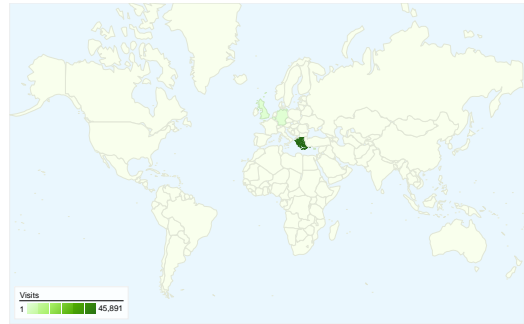

Site Usage

48,031 Visits

47.41% Bounce Rate

259,351 Pageviews

00:07:29 Avg. Time on Site

5.40 Pages/Visit

41.77% % New Visits

Visitors Overview

Visitors
23,042

Map Overlay world

Browsers and OS

Browser and OS	Visits	% visits
Firefox / Windows	19,711	41.04%
Internet Explorer / Windows	18,329	38.16%
Safari / Macintosh	4,957	10.32%
Firefox / Macintosh	2,341	4.87%
Opera / Windows	1,028	2.14%

48,031 visits came from 85 countries/territories

Site Usage

Visits	Pages/Visit	Avg. Time on Site	% New Visits	Bounce Rate	
48,031 % of Site Total: 100.00%	5.40 Site Avg: 5.40 (0.00%)	00:07:29 Site Avg: 00:07:29 (0.00%)	41.84% Site Avg: 41.77% (0.15%)	47.41% Site Avg: 47.41% (0.00%)	
Country/Territory	Visits	Pages/Visit	Avg. Time on Site	% New Visits	Bounce Rate
Greece	45,891	5.47	00:07:41	40.80%	46.90%
Cyprus	414	2.52	00:01:50	78.50%	71.74%
United Kingdom	339	6.63	00:05:42	35.69%	34.22%
Germany	236	3.88	00:03:07	77.97%	61.86%
Belgium	208	8.85	00:07:16	10.58%	8.17%
United States	162	3.22	00:01:32	88.89%	77.78%
Sweden	98	4.32	00:06:28	18.37%	40.82%
Poland	62	1.53	00:01:18	77.42%	82.26%
France	56	2.25	00:01:33	75.00%	71.43%
Spain	49	2.47	00:02:03	79.59%	77.55%