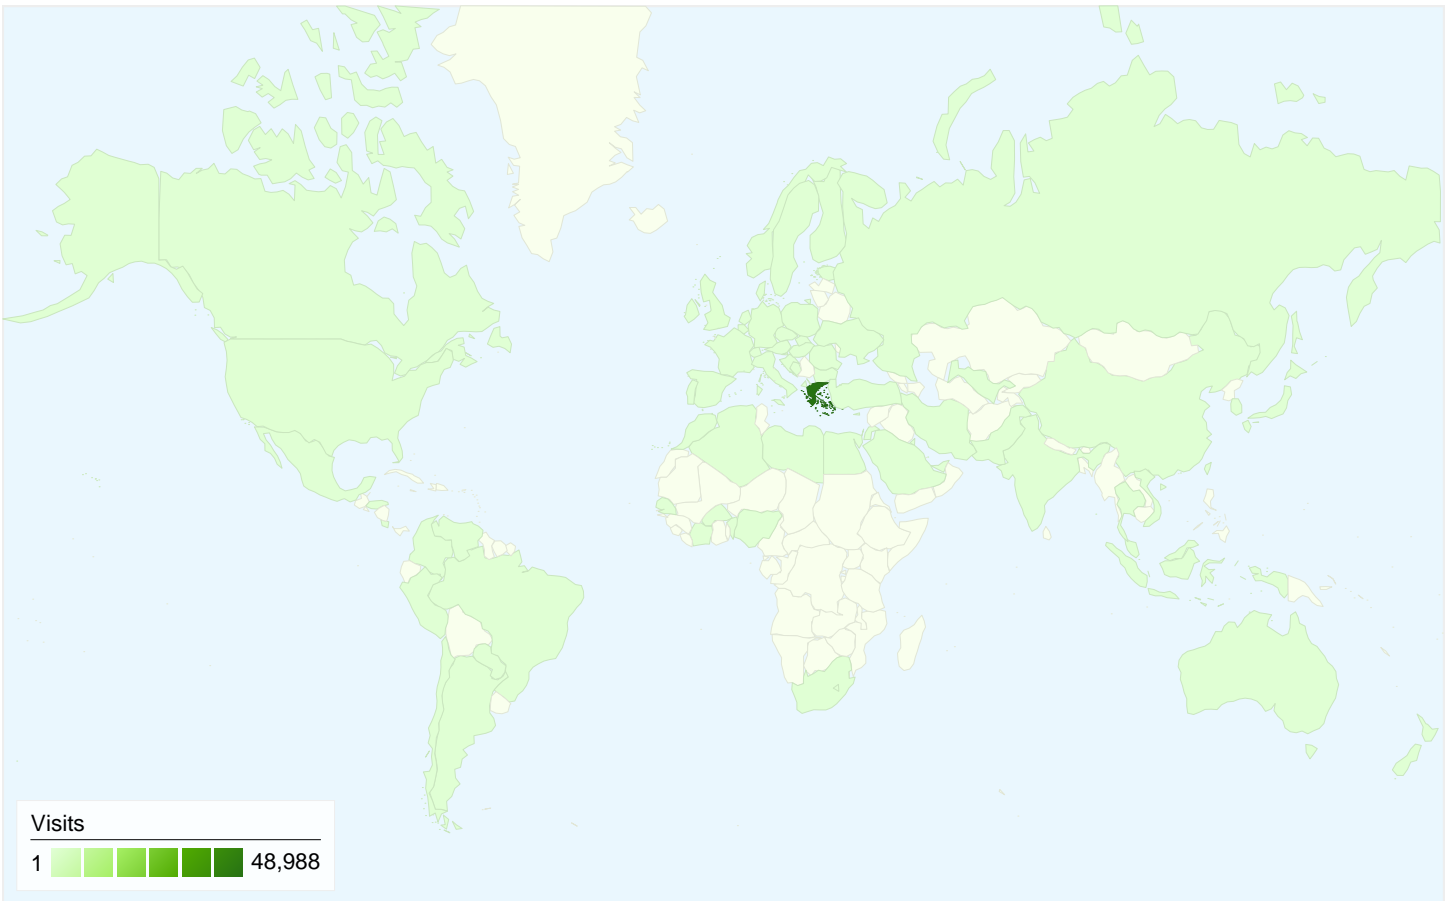

51,538 visits came from 84 countries/territories

Site Usage

Visits	Pages/Visit	Avg. Time on Site	% New Visits	Bounce Rate	
51,538 % of Site Total: 100.00%	4.82 Site Avg: 4.82 (0.00%)	00:07:19 Site Avg: 00:07:19 (0.00%)	44.44% Site Avg: 44.34% (0.24%)	49.85% Site Avg: 49.85% (0.00%)	
Country/Territory	Visits	Pages/Visit	Avg. Time on Site	% New Visits	Bounce Rate
Greece	48,988	4.88	00:07:33	43.37%	49.39%
Cyprus	518	2.72	00:02:11	79.15%	73.75%
United Kingdom	445	5.43	00:04:34	45.17%	37.53%
Belgium	276	7.15	00:05:34	12.32%	10.87%
Germany	207	3.29	00:02:48	78.74%	65.70%
United States	179	2.72	00:01:14	82.68%	73.18%
Poland	112	2.46	00:02:03	79.46%	71.43%
France	83	1.59	00:01:04	89.16%	79.52%
Sweden	77	3.35	00:04:29	20.78%	42.86%
Portugal	72	8.39	00:09:14	22.22%	34.72%