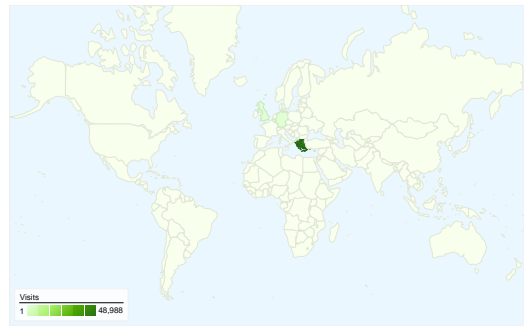

Site Usage

51,538 Visits

49.85% Bounce Rate

248,525 Pageviews

00:07:19 Avg. Time on Site

4.82 Pages/Visit

44.34% % New Visits

Visitors Overview

Visitors
26,074

Map Overlay world

Browsers and OS

Browser and OS	Visits	% visits
Firefox / Windows	21,835	42.37%
Internet Explorer / Windows	19,524	37.88%
Safari / Macintosh	4,914	9.53%
Firefox / Macintosh	2,554	4.96%
Opera / Windows	965	1.87%

51,538 visits came from 84 countries/territories

Site Usage

Visits	Pages/Visit	Avg. Time on Site	% New Visits	Bounce Rate	
51,538 % of Site Total: 100.00%	4.82 Site Avg: 4.82 (0.00%)	00:07:19 Site Avg: 00:07:19 (0.00%)	44.44% Site Avg: 44.34% (0.24%)	49.85% Site Avg: 49.85% (0.00%)	
Country/Territory	Visits	Pages/Visit	Avg. Time on Site	% New Visits	Bounce Rate
Greece	48,988	4.88	00:07:33	43.37%	49.39%
Cyprus	518	2.72	00:02:11	79.15%	73.75%
United Kingdom	445	5.43	00:04:34	45.17%	37.53%
Belgium	276	7.15	00:05:34	12.32%	10.87%
Germany	207	3.29	00:02:48	78.74%	65.70%
United States	179	2.72	00:01:14	82.68%	73.18%
Poland	112	2.46	00:02:03	79.46%	71.43%
France	83	1.59	00:01:04	89.16%	79.52%
Sweden	77	3.35	00:04:29	20.78%	42.86%
Portugal	72	8.39	00:09:14	22.22%	34.72%