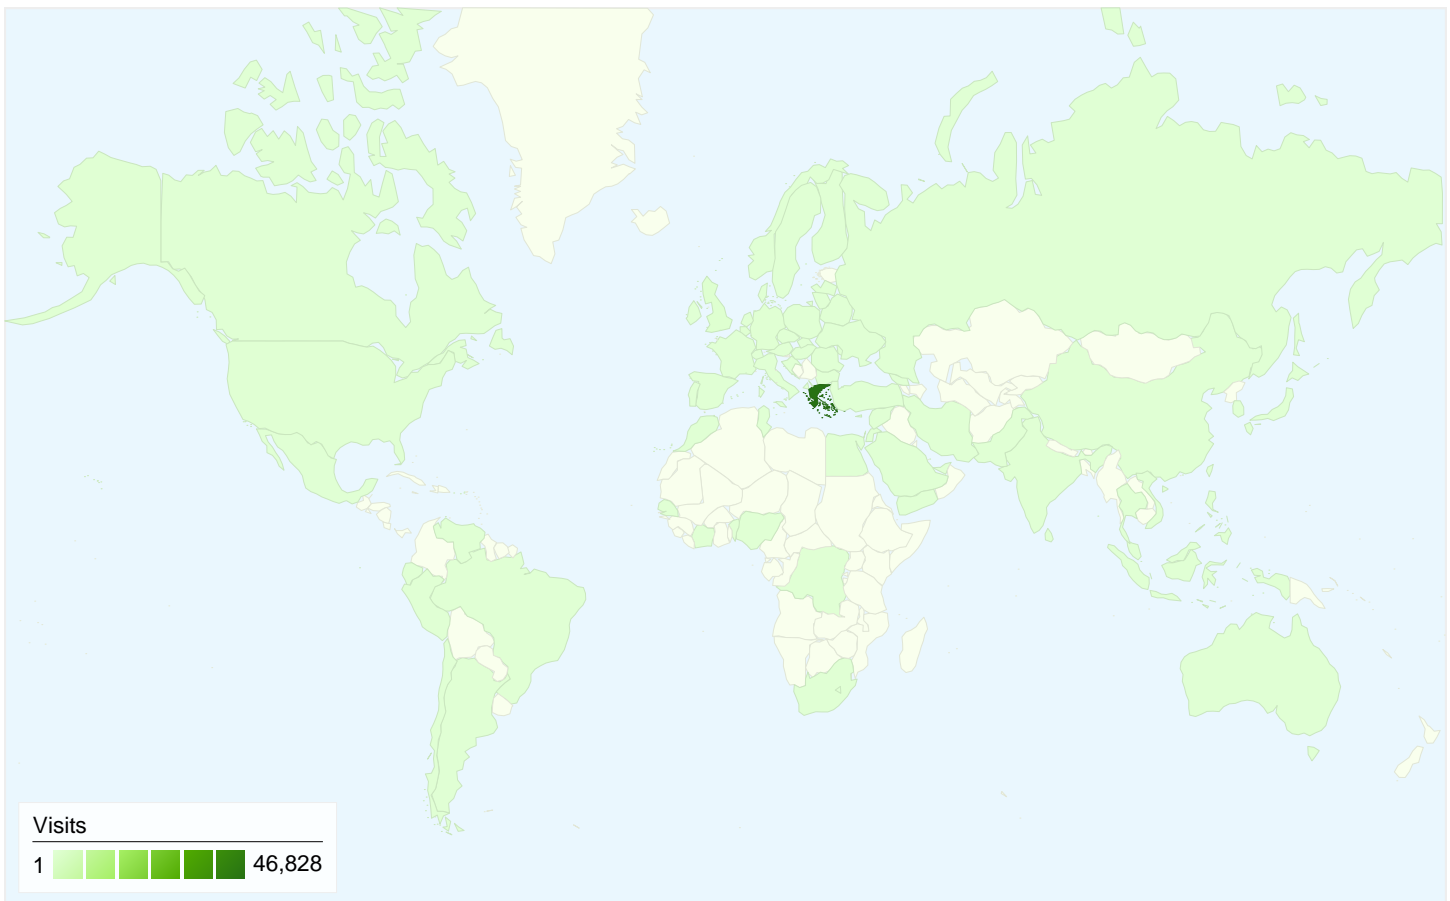

Flash Versions		
Flash Version	Visits	% visits
9.0 r124	20,348	40.98%
10.0 r12	16,094	32.41%
9.0 r115	4,725	9.52%
9.0 r45	2,358	4.75%
9.0 r47	1,717	3.46%

25,820 people visited this site

49,651 Visits

25,820 Absolute Unique Visitors

49,651 visits came from 82 countries/territories

Site Usage

Visits	Pages/Visit	Avg. Time on Site	% New Visits	Bounce Rate	
49,651 % of Site Total: 100.00%	4.84 Site Avg: 4.84 (0.00%)	00:06:58 Site Avg: 00:06:58 (0.00%)	45.71% Site Avg: 45.65% (0.12%)	50.62% Site Avg: 50.62% (0.00%)	
Country/Territory	Visits	Pages/Visit	Avg. Time on Site	% New Visits	Bounce Rate
Greece	46,828	4.90	00:07:12	44.97%	50.40%
Cyprus	559	2.34	00:01:35	75.49%	72.81%
United Kingdom	556	5.25	00:04:09	25.72%	26.08%
Belgium	314	7.20	00:04:58	10.83%	9.87%
United States	219	2.57	00:02:36	78.54%	77.17%
Germany	207	2.04	00:01:09	81.16%	71.50%
Sweden	105	3.87	00:07:21	41.90%	49.52%
Portugal	97	10.73	00:09:20	10.31%	22.68%
Italy	97	6.78	00:08:16	60.82%	51.55%
France	67	1.55	00:01:00	88.06%	80.60%