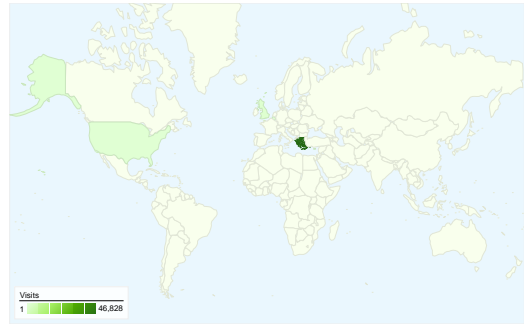

Site Usage

49,651 Visits

50.62% Bounce Rate

240,292 Pageviews

00:06:58 Avg. Time on Site

4.84 Pages/Visit

45.65% % New Visits

Visitors Overview

Visitors
25,820

Map Overlay world

Browsers and OS

Browser and OS	Visits	% visits
Firefox / Windows	20,652	41.59%
Internet Explorer / Windows	19,039	38.35%
Safari / Macintosh	4,455	8.97%
Firefox / Macintosh	2,591	5.22%
Opera / Windows	997	2.01%

49,651 visits came from 82 countries/territories

Site Usage

Visits	Pages/Visit	Avg. Time on Site	% New Visits	Bounce Rate	
49,651 % of Site Total: 100.00%	4.84 Site Avg: 4.84 (0.00%)	00:06:58 Site Avg: 00:06:58 (0.00%)	45.71% Site Avg: 45.65% (0.12%)	50.62% Site Avg: 50.62% (0.00%)	
Country/Territory	Visits	Pages/Visit	Avg. Time on Site	% New Visits	Bounce Rate
Greece	46,828	4.90	00:07:12	44.97%	50.40%
Cyprus	559	2.34	00:01:35	75.49%	72.81%
United Kingdom	556	5.25	00:04:09	25.72%	26.08%
Belgium	314	7.20	00:04:58	10.83%	9.87%
United States	219	2.57	00:02:36	78.54%	77.17%
Germany	207	2.04	00:01:09	81.16%	71.50%
Sweden	105	3.87	00:07:21	41.90%	49.52%
Portugal	97	10.73	00:09:20	10.31%	22.68%
Italy	97	6.78	00:08:16	60.82%	51.55%
France	67	1.55	00:01:00	88.06%	80.60%