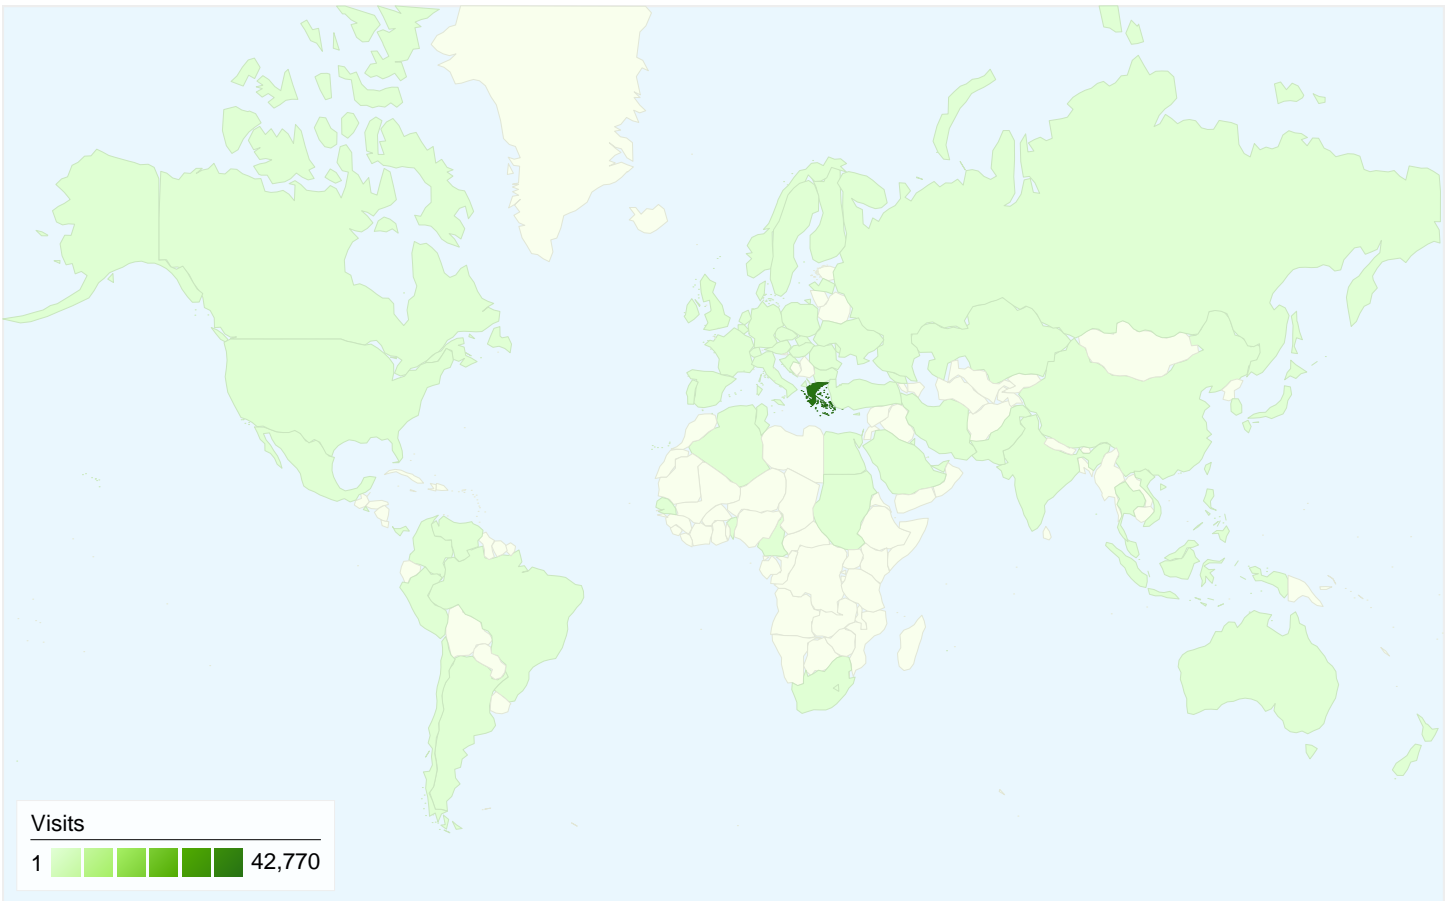

Flash Versions		
Flash Version	Visits	% visits
10.0 r12	20,595	45.50%
9.0 r124	13,892	30.69%
9.0 r115	3,269	7.22%
9.0 r45	1,831	4.04%
9.0 r47	1,317	2.91%

23,954 people visited this site

45,266 Visits

23,954 Absolute Unique Visitors

45,266 visits came from 77 countries/territories

Site Usage

Visits	Pages/Visit	Avg. Time on Site	% New Visits	Bounce Rate	
45,266 % of Site Total: 100.00%	4.46 Site Avg: 4.46 (0.00%)	00:07:15 Site Avg: 00:07:15 (0.00%)	46.40% Site Avg: 46.34% (0.14%)	51.33% Site Avg: 51.33% (0.00%)	
Country/Territory	Visits	Pages/Visit	Avg. Time on Site	% New Visits	Bounce Rate
Greece	42,770	4.51	00:07:29	45.67%	51.09%
Cyprus	464	3.16	00:02:37	75.86%	67.03%
United Kingdom	436	4.96	00:05:16	20.41%	26.15%
Belgium	294	6.31	00:04:41	9.86%	12.24%
United States	248	1.79	00:01:04	88.31%	83.47%
Germany	214	3.41	00:02:56	76.17%	62.62%
France	95	1.58	00:00:36	75.79%	78.95%
Italy	91	3.96	00:04:39	75.82%	64.84%
Sweden	83	3.10	00:05:59	26.51%	42.17%
Spain	51	2.04	00:01:03	90.20%	66.67%