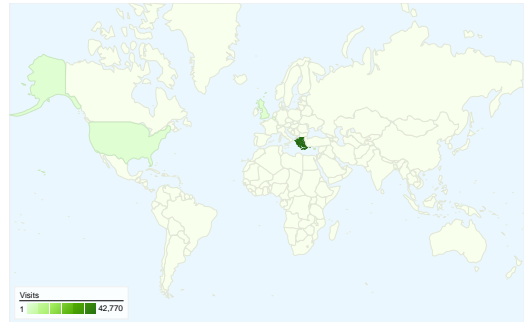

Site Usage

45,266 Visits

51.33% Bounce Rate

201,822 Pageviews

00:07:15 Avg. Time on Site

4.46 Pages/Visit

46.34% % New Visits

Visitors Overview

Visitors
23,954

Map Overlay world

Browsers and OS

Browser and OS	Visits	% visits
Firefox / Windows	19,214	42.45%
Internet Explorer / Windows	16,307	36.02%
Safari / Macintosh	4,369	9.65%
Firefox / Macintosh	2,418	5.34%
Opera / Windows	953	2.11%

45,266 visits came from 77 countries/territories

Site Usage

Visits	Pages/Visit	Avg. Time on Site	% New Visits	Bounce Rate	
45,266 % of Site Total: 100.00%	4.46 Site Avg: 4.46 (0.00%)	00:07:15 Site Avg: 00:07:15 (0.00%)	46.40% Site Avg: 46.34% (0.14%)	51.33% Site Avg: 51.33% (0.00%)	
Country/Territory	Visits	Pages/Visit	Avg. Time on Site	% New Visits	Bounce Rate
Greece	42,770	4.51	00:07:29	45.67%	51.09%
Cyprus	464	3.16	00:02:37	75.86%	67.03%
United Kingdom	436	4.96	00:05:16	20.41%	26.15%
Belgium	294	6.31	00:04:41	9.86%	12.24%
United States	248	1.79	00:01:04	88.31%	83.47%
Germany	214	3.41	00:02:56	76.17%	62.62%
France	95	1.58	00:00:36	75.79%	78.95%
Italy	91	3.96	00:04:39	75.82%	64.84%
Sweden	83	3.10	00:05:59	26.51%	42.17%
Spain	51	2.04	00:01:03	90.20%	66.67%