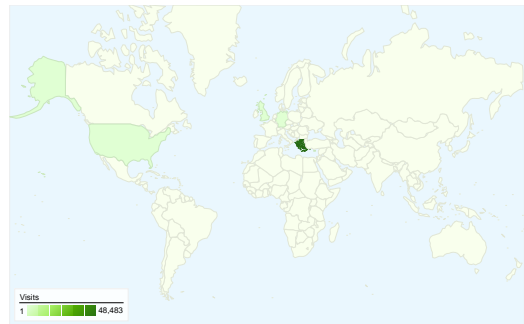

Site Usage

50,866 Visits

51.89% Bounce Rate

232,388 Pageviews

00:06:33 Avg. Time on Site

4.57 Pages/Visit

47.59% % New Visits

Visitors Overview

Visitors
27,421

Map Overlay world

Browsers and OS

Browser and OS	Visits	% visits
Firefox / Windows	22,184	43.61%
Internet Explorer / Windows	17,771	34.94%
Safari / Macintosh	5,038	9.90%
Firefox / Macintosh	2,733	5.37%
Opera / Windows	1,058	2.08%

50,866 visits came from 85 countries/territories

Site Usage

Visits	Pages/Visit	Avg. Time on Site	% New Visits	Bounce Rate	
50,866 % of Site Total: 100.00%	4.57 Site Avg: 4.57 (0.00%)	00:06:33 Site Avg: 00:06:33 (0.00%)	47.67% Site Avg: 47.59% (0.18%)	51.89% Site Avg: 51.89% (0.00%)	
Country/Territory	Visits	Pages/Visit	Avg. Time on Site	% New Visits	Bounce Rate
Greece	48,483	4.63	00:06:42	46.76%	51.36%
Cyprus	584	3.49	00:03:03	72.26%	66.44%
United Kingdom	344	3.97	00:03:08	39.24%	40.41%
United States	254	2.82	00:03:23	74.80%	74.80%
Germany	226	3.97	00:10:11	70.80%	56.64%
Belgium	136	4.65	00:01:53	23.53%	22.06%
France	76	1.46	00:01:02	80.26%	78.95%
Sweden	70	2.87	00:03:08	31.43%	50.00%
Italy	54	1.28	00:00:27	98.15%	81.48%
Portugal	54	12.78	00:05:07	14.81%	35.19%