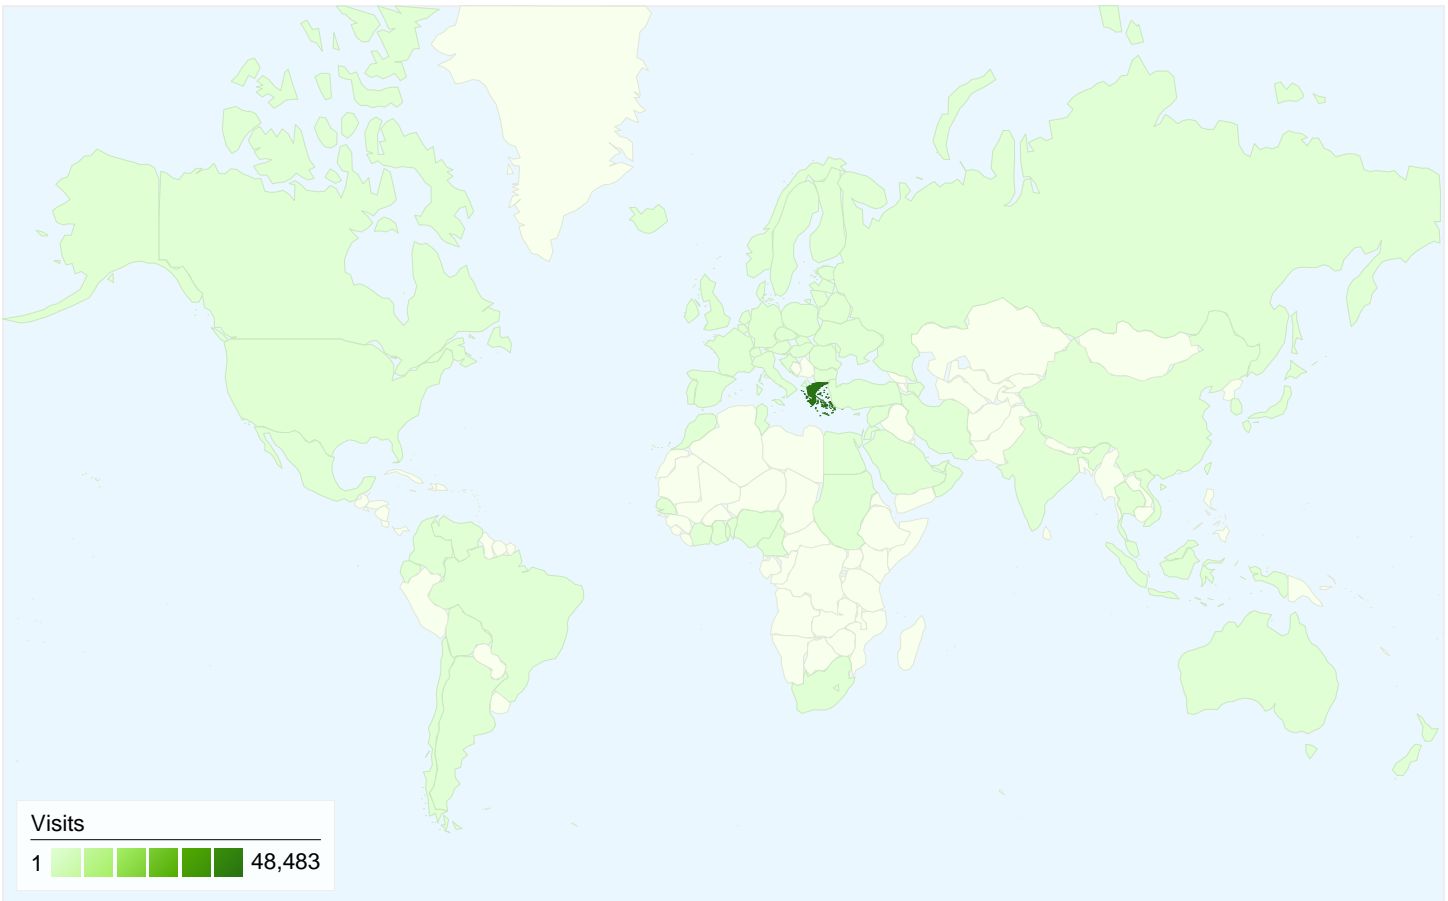

Flash Versions		
Flash Version	Visits	% visits
10.0 r12	27,561	54.18%
9.0 r124	10,746	21.13%
9.0 r151	2,776	5.46%
9.0 r115	2,741	5.39%
9.0 r45	1,472	2.89%

27,421 people visited this site

50,866 Visits

27,421 Absolute Unique Visitors

50,866 visits came from 85 countries/territories

Site Usage

Visits	Pages/Visit	Avg. Time on Site	% New Visits	Bounce Rate	
50,866 % of Site Total: 100.00%	4.57 Site Avg: 4.57 (0.00%)	00:06:33 Site Avg: 00:06:33 (0.00%)	47.67% Site Avg: 47.59% (0.18%)	51.89% Site Avg: 51.89% (0.00%)	
Country/Territory	Visits	Pages/Visit	Avg. Time on Site	% New Visits	Bounce Rate
Greece	48,483	4.63	00:06:42	46.76%	51.36%
Cyprus	584	3.49	00:03:03	72.26%	66.44%
United Kingdom	344	3.97	00:03:08	39.24%	40.41%
United States	254	2.82	00:03:23	74.80%	74.80%
Germany	226	3.97	00:10:11	70.80%	56.64%
Belgium	136	4.65	00:01:53	23.53%	22.06%
France	76	1.46	00:01:02	80.26%	78.95%
Sweden	70	2.87	00:03:08	31.43%	50.00%
Italy	54	1.28	00:00:27	98.15%	81.48%
Portugal	54	12.78	00:05:07	14.81%	35.19%