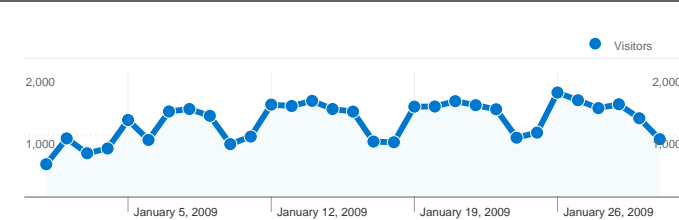

Site Usage

50,866 Visits

51.89% Bounce Rate

232,388 Pageviews

00:06:33 Avg. Time on Site

4.57 Pages/Visit

47.59% % New Visits

Visitors Overview

1 - 10 of 390

50,866 visits used 62 flash versions

Site Usage

Visits 50,866 % of Site Total: 100.00%	Pages/Visit 4.57 Site Avg: 4.57 (0.00%)	Avg. Time on Site 00:06:33 Site Avg: 00:06:33 (0.00%)	% New Visits 47.67% Site Avg: 47.59% (0.18%)	Bounce Rate 51.89% Site Avg: 51.89% (0.00%)	
Flash Version	Visits	Pages/Visit	Avg. Time on Site	% New Visits	Bounce Rate
10.0 r12	27,561	4.66	00:07:13	47.61%	51.32%
9.0 r124	10,746	4.13	00:05:02	50.93%	55.14%
9.0 r151	2,776	6.02	00:10:42	18.37%	30.40%
9.0 r115	2,741	3.38	00:03:37	61.95%	61.69%
9.0 r45	1,472	5.65	00:05:37	39.13%	43.89%
10.0 r2	1,339	8.14	00:11:37	23.60%	30.17%
9.0 r47	1,136	3.71	00:04:54	57.22%	60.65%
9.0 r28	919	3.16	00:02:31	67.68%	66.70%
(not set)	748	2.78	00:02:42	63.77%	70.72%
8.0 r22	229	5.65	00:08:29	42.79%	43.23%

1 - 10 of 62

50,866 visits used 37 browser and OS combinations

Site Usage

Visits 50,866 % of Site Total: 100.00%	Pages/Visit 4.57 Site Avg: 4.57 (0.00%)	Avg. Time on Site 00:06:33 Site Avg: 00:06:33 (0.00%)	% New Visits 47.67% Site Avg: 47.59% (0.18%)	Bounce Rate 51.89% Site Avg: 51.89% (0.00%)	
Browser and OS	Visits	Pages/Visit	Avg. Time on Site	% New Visits	Bounce Rate
Firefox / Windows	22,184	4.63	00:06:18	46.21%	48.47%
Internet Explorer / Windows	17,771	3.46	00:03:16	63.71%	66.11%
Safari / Macintosh	5,038	6.66	00:10:59	15.13%	29.63%
Firefox / Macintosh	2,733	7.81	00:12:14	22.47%	29.60%
Opera / Windows	1,058	4.01	00:32:14	36.39%	55.86%
Chrome / Windows	944	4.13	00:04:27	50.64%	49.47%
Firefox / Linux	392	3.73	00:04:23	47.70%	48.98%
Safari / Windows	279	4.78	00:06:12	25.45%	35.48%
Internet Explorer / Macintosh	144	6.97	00:11:22	5.56%	35.42%
Safari / iPhone	78	2.99	00:02:38	39.74%	44.87%