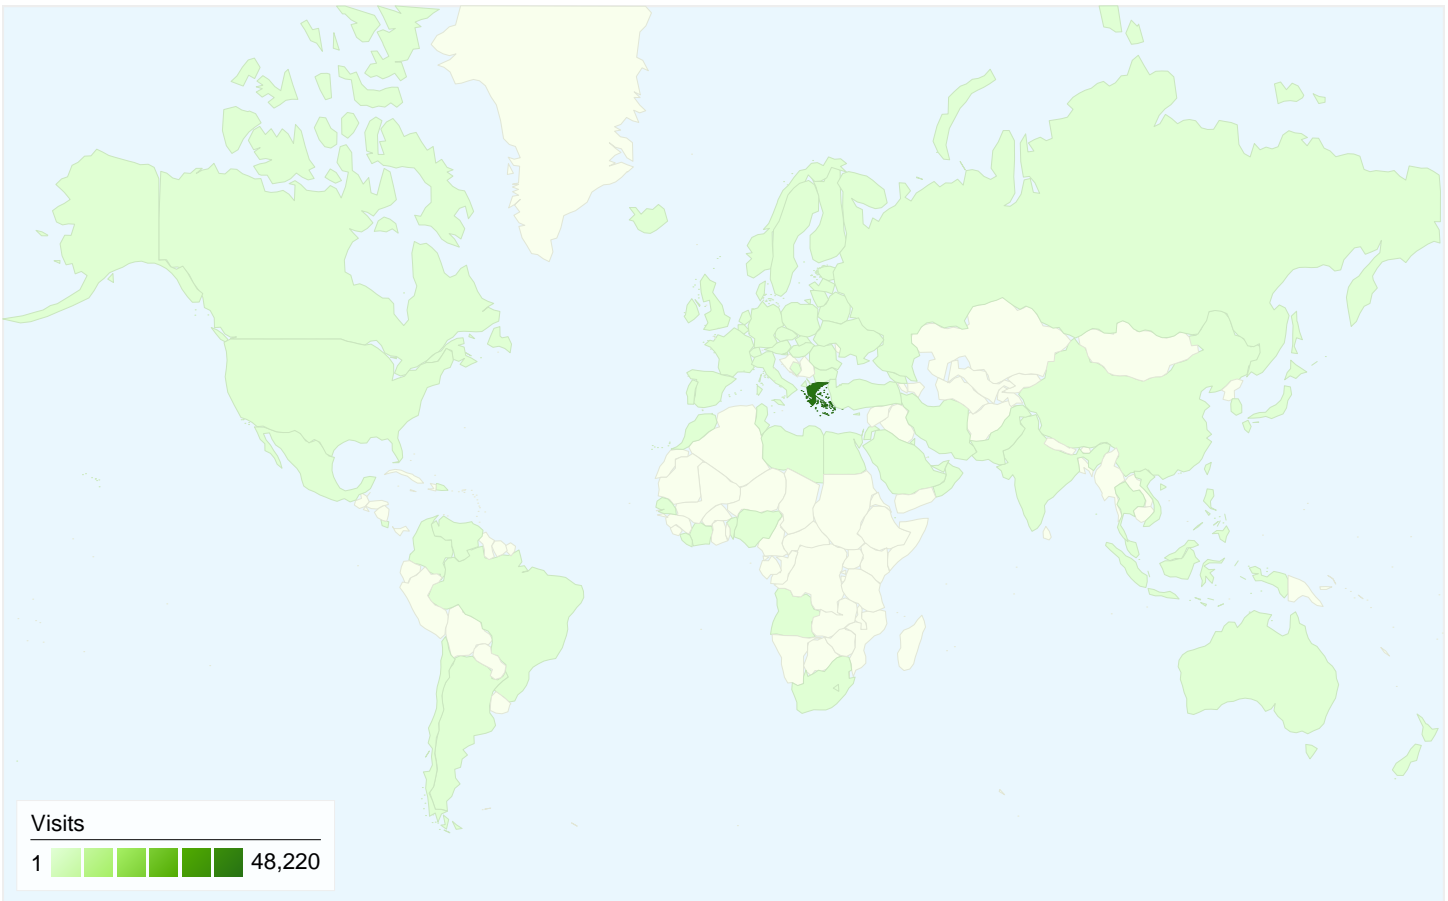

## 25,452 people visited this site

50,452 Visits

25,452 Absolute Unique Visitors

245,135 Pageviews

4.86 Average Pageviews

00:06:45 Time on Site

49.18% Bounce Rate

44.22% New Visits

## 50,452 visits came from 85 countries/territories