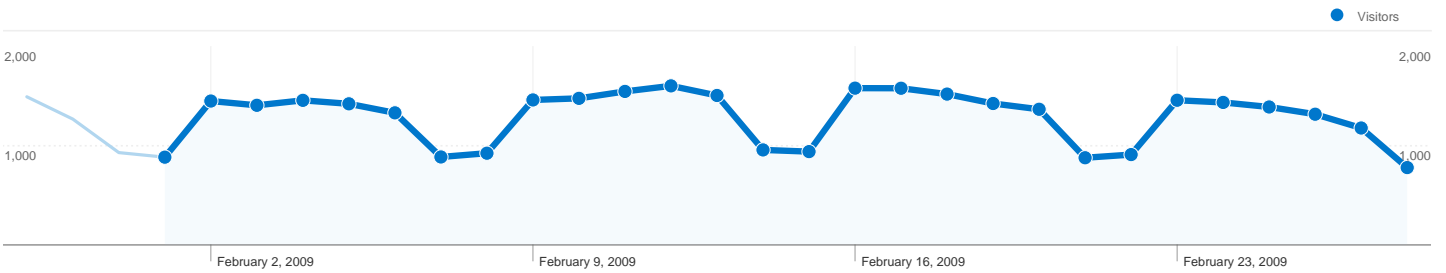

**Site Usage**

**50,452** Visits

**49.18%** Bounce Rate

**245,135** Pageviews

**00:06:45** Avg. Time on Site

**4.86** Pages/Visit

**44.22%** % New Visits

**Visitors Overview**

**Visitors**  
**25,452**

**Map Overlay world**

**Browsers and OS**

Browser and OS	Visits	% visits
Firefox / Windows	21,997	43.60%
Internet Explorer / Windows	16,965	33.63%
Safari / Macintosh	5,316	10.54%
Firefox / Macintosh	3,168	6.28%
Chrome / Windows	1,032	2.05%

## 25,452 people visited this site

50,452 Visits

25,452 Absolute Unique Visitors

245,135 Pageviews

4.86 Average Pageviews

00:06:45 Time on Site

49.18% Bounce Rate

44.22% New Visits

## 50,452 visits used 35 browser and OS combinations