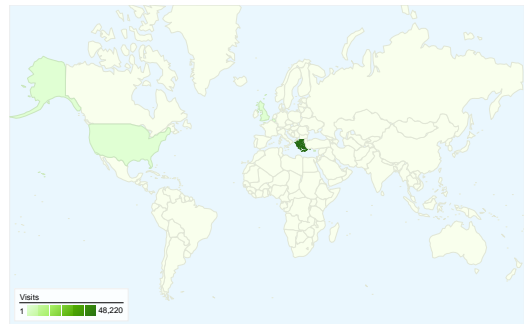

**Site Usage**

**50,452** Visits

**49.18%** Bounce Rate

**245,135** Pageviews

**00:06:45** Avg. Time on Site

**4.86** Pages/Visit

**44.22%** % New Visits

**Visitors Overview**

**Visitors**  
**25,452**

**Map Overlay world**

**Browsers and OS**

Browser and OS	Visits	% visits
Firefox / Windows	21,997	43.60%
Internet Explorer / Windows	16,965	33.63%
Safari / Macintosh	5,316	10.54%
Firefox / Macintosh	3,168	6.28%
Chrome / Windows	1,032	2.05%

## 50,452 visits came from 85 countries/territories