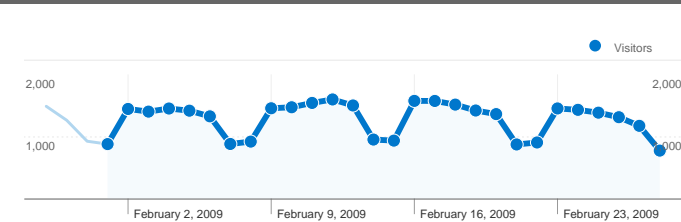

**Site Usage**

**50,452** Visits

**49.18%** Bounce Rate

**245,135** Pageviews

**00:06:45** Avg. Time on Site

**4.86** Pages/Visit

**44.22%** % New Visits

**Visitors Overview**

## 25,452 people visited this site

50,452 Visits

25,452 Absolute Unique Visitors

245,135 Pageviews

4.86 Average Pageviews

00:06:45 Time on Site

49.18% Bounce Rate

44.22% New Visits

## 50,452 visits used 65 flash versions

## 50,452 visits used 35 browser and OS combinations