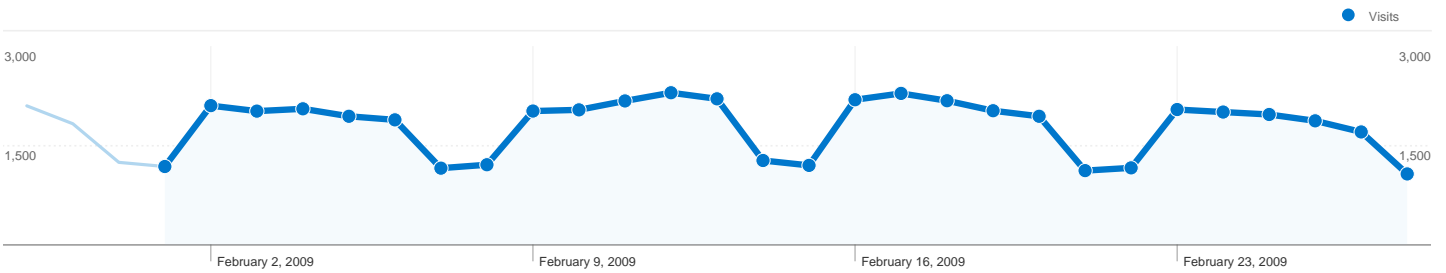

50,452 visits used 65 flash versions

Site Usage

Visits 50,452 % of Site Total: 100.00%	Pages/Visit 4.86 Site Avg: 4.86 (0.00%)	Avg. Time on Site 00:06:45 Site Avg: 00:06:45 (0.00%)	% New Visits 44.28% Site Avg: 44.22% (0.14%)	Bounce Rate 49.18% Site Avg: 49.18% (0.00%)	
Flash Version	Visits	Pages/Visit	Avg. Time on Site	% New Visits	Bounce Rate
10.0 r12	29,177	4.84	00:06:49	44.01%	48.63%
9.0 r124	9,079	4.64	00:06:12	49.01%	51.31%
9.0 r151	2,915	5.63	00:09:09	20.89%	32.56%
9.0 r115	2,417	4.14	00:05:03	56.27%	60.82%
10.0 r2	1,675	7.61	00:11:51	19.40%	31.10%
9.0 r45	1,149	5.71	00:06:02	43.17%	42.56%
9.0 r47	1,033	3.71	00:04:32	55.47%	61.47%
(not set)	764	2.20	00:02:25	58.38%	70.68%
9.0 r28	722	5.52	00:07:11	64.13%	67.87%
8.0 r22	230	5.40	00:07:04	37.39%	40.43%

1 - 10 of 65