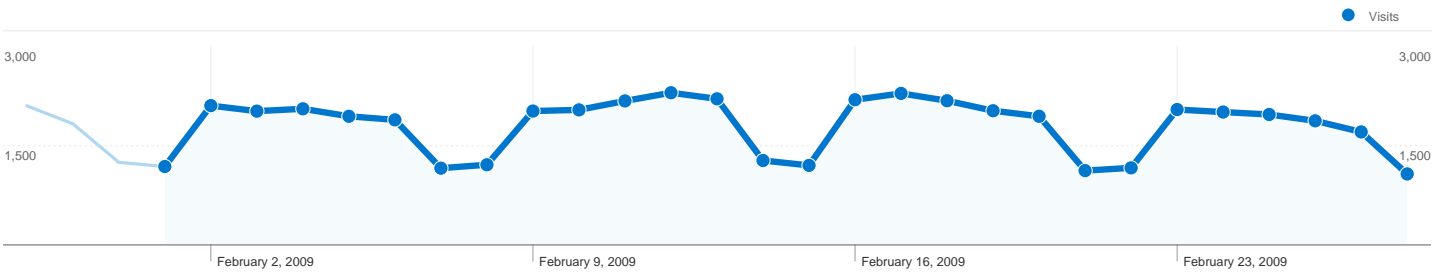

50,452 visits used 35 browser and OS combinations

Site Usage

Visits 50,452 % of Site Total: 100.00%	Pages/Visit 4.86 Site Avg: 4.86 (0.00%)	Avg. Time on Site 00:06:45 Site Avg: 00:06:45 (0.00%)	% New Visits 44.28% Site Avg: 44.22% (0.14%)	Bounce Rate 49.18% Site Avg: 49.18% (0.00%)	
Browser and OS	Visits	Pages/Visit	Avg. Time on Site	% New Visits	Bounce Rate
Firefox / Windows	21,997	5.03	00:06:33	43.31%	45.32%
Internet Explorer / Windows	16,965	3.63	00:03:45	59.86%	64.47%
Safari / Macintosh	5,316	6.09	00:10:03	16.65%	31.34%
Firefox / Macintosh	3,168	7.90	00:11:57	19.03%	29.70%
Chrome / Windows	1,032	5.32	00:06:13	44.38%	44.38%
Opera / Windows	888	5.64	00:33:06	36.60%	46.17%
Firefox / Linux	379	3.73	00:04:06	38.26%	39.31%
Safari / Windows	205	4.78	00:04:28	36.59%	27.32%
Internet Explorer / Macintosh	161	5.34	00:08:27	3.73%	45.96%
Safari / iPhone	111	3.38	00:02:57	31.53%	35.14%

1 - 10 of 35