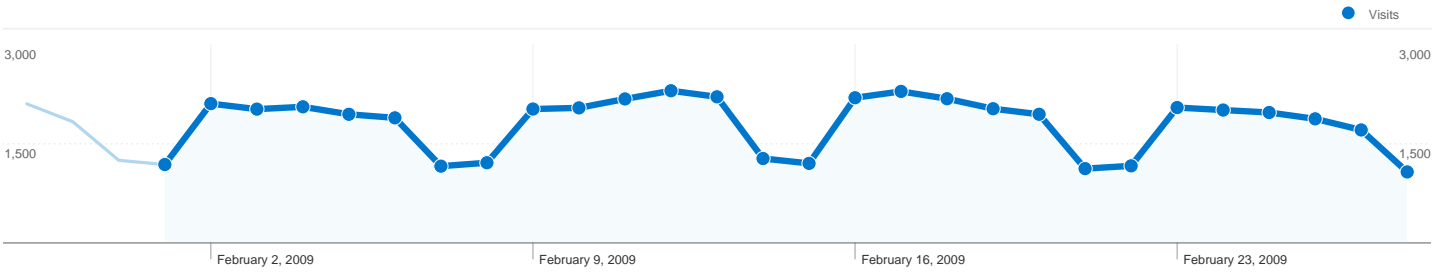

All traffic sources sent 50,452 visits via 372 sources and mediums

Site Usage

Visits 50,452 % of Site Total: 100.00%	Pages/Visit 4.86 Site Avg: 4.86 (0.00%)	Avg. Time on Site 00:06:45 Site Avg: 00:06:45 (0.00%)	% New Visits 44.28% Site Avg: 44.22% (0.14%)	Bounce Rate 49.18% Site Avg: 49.18% (0.00%)	
Source/Medium	Visits	Pages/Visit	Avg. Time on Site	% New Visits	Bounce Rate
google / organic	29,020	3.81	00:05:09	55.60%	61.36%
(direct) / (none)	13,236	6.58	00:09:16	26.65%	28.61%
facebook.com / referral	856	9.66	00:17:18	6.89%	20.91%
images.google.gr / referral	726	2.81	00:02:11	77.82%	69.42%
vcdc.gr / referral	466	6.69	00:12:37	1.93%	15.45%
mail.google.com / referral	386	10.50	00:15:05	5.44%	13.99%
search / organic	321	2.50	00:02:37	74.14%	73.21%
webz.gr / referral	277	2.87	00:03:56	68.23%	49.46%
find.in.gr / referral	272	1.53	00:00:51	79.41%	83.82%
google.com / referral	223	3.27	00:04:42	14.35%	42.15%

1 - 10 of 372