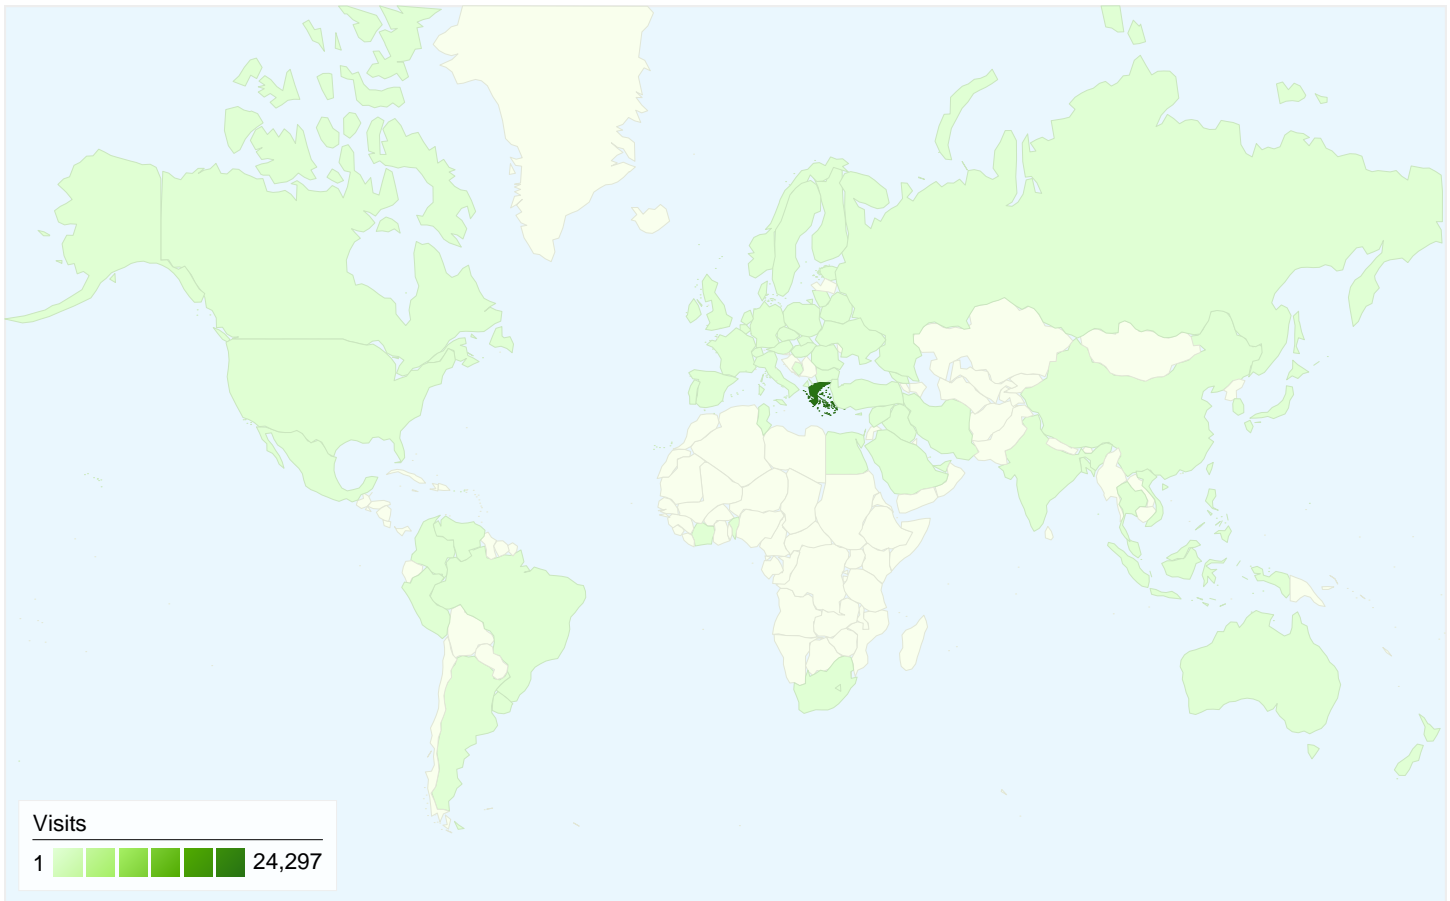

12,640 people visited this site

25,570 Visits

12,640 Absolute Unique Visitors

94,826 Pageviews

3.71 Average Pageviews

00:04:43 Time on Site

60.86% Bounce Rate

41.01% New Visits

25,570 visits came from 77 countries/territories

Site Usage

| Country/Territory | Visits | Pages/Visit | Avg. Time on Site | % New Visits | Bounce Rate |
|---|--|--|---|--|-------------|
| Visits 25,570 % of Site Total: 100.00% | Pages/Visit 3.71 Site Avg: 3.71 (0.00%) | Avg. Time on Site 00:04:43 Site Avg: 00:04:43 (0.00%) | % New Visits 41.06% Site Avg: 41.01% (0.12%) | Bounce Rate 60.86% Site Avg: 60.86% (0.00%) | |
| Greece | 24,297 | 3.76 | 00:04:51 | 39.70% | 60.45% |
| Cyprus | 285 | 2.71 | 00:02:11 | 52.63% | 69.12% |
| United Kingdom | 172 | 5.22 | 00:05:00 | 41.28% | 44.77% |
| United States | 116 | 1.30 | 00:00:15 | 92.24% | 90.52% |
| Germany | 104 | 1.99 | 00:01:23 | 75.00% | 72.12% |
| Belgium | 84 | 7.74 | 00:05:56 | 47.62% | 17.86% |
| France | 62 | 1.69 | 00:01:17 | 72.58% | 79.03% |
| Spain | 41 | 1.51 | 00:00:35 | 87.80% | 82.93% |
| Russia | 33 | 1.30 | 00:00:05 | 90.91% | 90.91% |