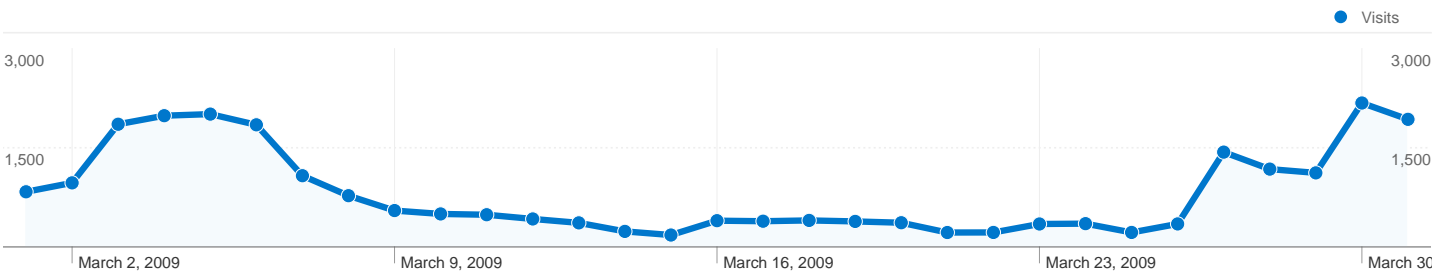

All traffic sources sent 25,570 visits via 287 sources and mediums

Site Usage

Visits	Pages/Visit	Avg. Time on Site	% New Visits	Bounce Rate	
25,570 % of Site Total: 100.00%	3.71 Site Avg: 3.71 (0.00%)	00:04:43 Site Avg: 00:04:43 (0.00%)	41.06% Site Avg: 41.01% (0.12%)	60.86% Site Avg: 60.86% (0.00%)	
Source/Medium	Visits	Pages/Visit	Avg. Time on Site	% New Visits	Bounce Rate
google / organic	13,282	3.27	00:04:39	50.65%	66.53%
(direct) / (none)	8,312	4.17	00:04:55	30.19%	54.48%
vcdc.gr / referral	373	4.08	00:02:19	5.63%	58.98%
facebook.com / referral	283	6.27	00:08:22	3.89%	28.62%
images.google.gr / referral	276	2.66	00:01:30	64.49%	66.30%
twitter.com / referral	186	4.65	00:03:05	12.37%	51.08%
us.mg2.mail.yahoo.com / referral	176	2.95	00:05:37	0.57%	48.30%
macephemera.gr / referral	163	2.62	00:01:47	12.88%	64.42%
elias-design.gr / referral	131	1.12	00:00:04	96.95%	93.13%
mail.pathfinder.gr / referral	126	3.58	00:02:28	0.00%	59.52%

1 - 10 of 287