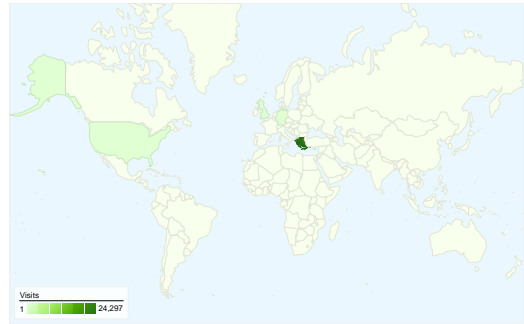

Site Usage

25,570 Visits

60.86% Bounce Rate

94,826 Pageviews

00:04:43 Avg. Time on Site

3.71 Pages/Visit

41.01% % New Visits

Visitors Overview

Visitors
12,640

Map Overlay world

Browsers and OS

| Browser and OS | Visits | % visits |
|-----------------------------|--------|----------|
| Firefox / Windows | 10,755 | 42.06% |
| Internet Explorer / Windows | 7,741 | 30.27% |
| Safari / Macintosh | 3,769 | 14.74% |
| Firefox / Macintosh | 1,642 | 6.42% |
| Chrome / Windows | 514 | 2.01% |

25,570 visits came from 77 countries/territories

Site Usage

| Country/Territory | Visits | Pages/Visit | Avg. Time on Site | % New Visits | Bounce Rate |
|---|--|--|---|--|-------------|
| Visits 25,570 % of Site Total: 100.00% | Pages/Visit 3.71 Site Avg: 3.71 (0.00%) | Avg. Time on Site 00:04:43 Site Avg: 00:04:43 (0.00%) | % New Visits 41.06% Site Avg: 41.01% (0.12%) | Bounce Rate 60.86% Site Avg: 60.86% (0.00%) | |
| Greece | 24,297 | 3.76 | 00:04:51 | 39.70% | 60.45% |
| Cyprus | 285 | 2.71 | 00:02:11 | 52.63% | 69.12% |
| United Kingdom | 172 | 5.22 | 00:05:00 | 41.28% | 44.77% |
| United States | 116 | 1.30 | 00:00:15 | 92.24% | 90.52% |
| Germany | 104 | 1.99 | 00:01:23 | 75.00% | 72.12% |
| Belgium | 84 | 7.74 | 00:05:56 | 47.62% | 17.86% |
| France | 62 | 1.69 | 00:01:17 | 72.58% | 79.03% |
| Spain | 41 | 1.51 | 00:00:35 | 87.80% | 82.93% |
| Russia | 33 | 1.30 | 00:00:05 | 90.91% | 90.91% |

| | | | | | |
|--------------|-----------|------|----------|--------|--------|
| Sweden | 31 | 3.32 | 00:04:21 | 48.39% | 54.84% |
| 1 - 10 of 77 | | | | | |

All traffic sources sent 25,570 visits via 287 sources and mediums