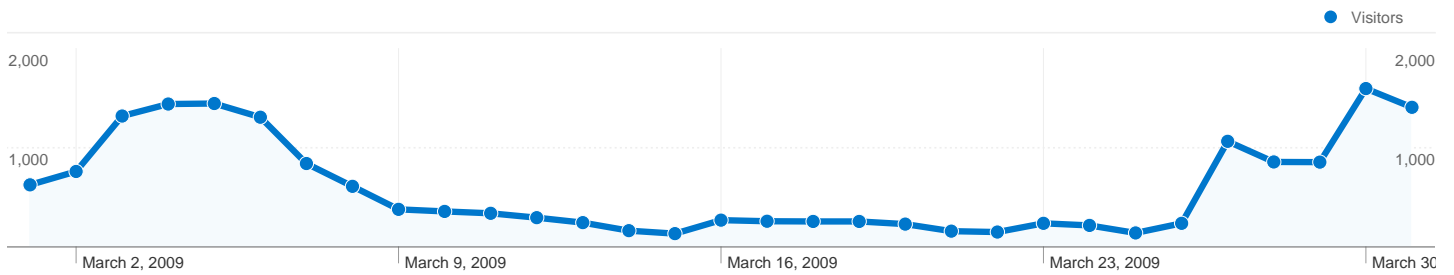

Site Usage

25,570 Visits

60.86% Bounce Rate

94,826 Pageviews

00:04:43 Avg. Time on Site

3.71 Pages/Visit

41.01% % New Visits

Visitors Overview

12,640 people visited this site

25,570 Visits

12,640 Absolute Unique Visitors

94,826 Pageviews

3.71 Average Pageviews

00:04:43 Time on Site

60.86% Bounce Rate

41.01% New Visits

1 - 10 of 48

25,570 visits used 29 browser and OS combinations

Site Usage

| Visits | Pages/Visit | Avg. Time on Site | % New Visits | Bounce Rate | |
|--|--|--|--|--|-------------|
| 25,570 % of Site Total: 100.00% | 3.71 Site Avg: 3.71 (0.00%) | 00:04:43 Site Avg: 00:04:43 (0.00%) | 41.06% Site Avg: 41.01% (0.12%) | 60.86% Site Avg: 60.86% (0.00%) | |
| Browser and OS | Visits | Pages/Visit | Avg. Time on Site | % New Visits | Bounce Rate |
| Firefox / Windows | 10,755 | 3.95 | 00:04:16 | 42.81% | 57.77% |
| Internet Explorer / Windows | 7,741 | 3.27 | 00:02:57 | 57.36% | 68.80% |
| Safari / Macintosh | 3,769 | 3.49 | 00:05:36 | 13.03% | 60.73% |
| Firefox / Macintosh | 1,642 | 4.88 | 00:07:01 | 20.46% | 44.09% |
| Chrome / Windows | 514 | 4.11 | 00:03:52 | 42.22% | 60.70% |
| Opera / Windows | 491 | 3.30 | 00:31:31 | 38.29% | 64.36% |
| Firefox / Linux | 316 | 3.24 | 00:02:52 | 35.44% | 59.49% |
| Safari / Windows | 153 | 2.70 | 00:02:11 | 23.53% | 56.21% |
| Safari / iPhone | 47 | 2.49 | 00:01:33 | 34.04% | 63.83% |
| Internet Explorer / Macintosh | 25 | 8.32 | 00:08:03 | 0.00% | 40.00% |