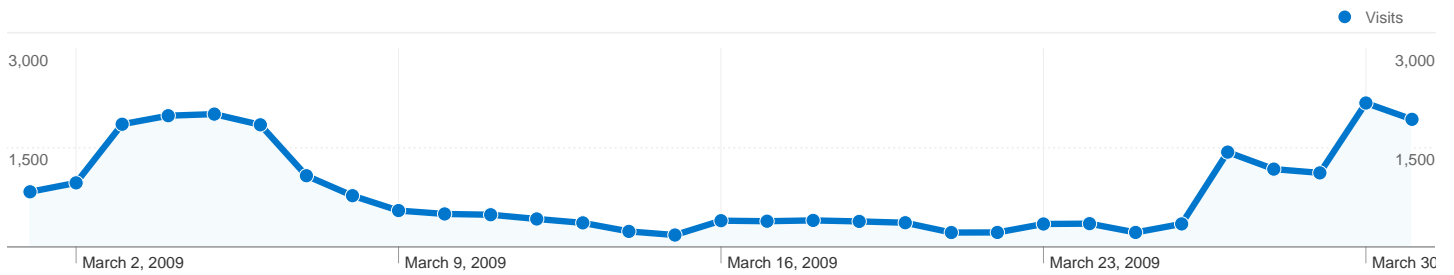

Site Usage

25,570 Visits

60.86% Bounce Rate

94,826 Pageviews

00:04:43 Avg. Time on Site

3.71 Pages/Visit

41.01% % New Visits

Visitors Overview

12,640 people visited this site

25,570 Visits

12,640 Absolute Unique Visitors

94,826 Pageviews

3.71 Average Pageviews

00:04:43 Time on Site

60.86% Bounce Rate

41.01% New Visits

1 - 10 of 287

25,570 visits used 48 flash versions

Site Usage

| Visits | Pages/Visit | Avg. Time on Site | % New Visits | Bounce Rate | |
|--|--|--|--|--|-------------|
| 25,570 % of Site Total: 100.00% | 3.71 Site Avg: 3.71 (0.00%) | 00:04:43 Site Avg: 00:04:43 (0.00%) | 41.06% Site Avg: 41.01% (0.12%) | 60.86% Site Avg: 60.86% (0.00%) | |
| Flash Version | Visits | Pages/Visit | Avg. Time on Site | % New Visits | Bounce Rate |
| 10.0 r12 | 10,945 | 3.86 | 00:05:20 | 40.91% | 58.25% |
| 10.0 r22 | 4,926 | 3.59 | 00:04:30 | 44.05% | 62.30% |
| 9.0 r124 | 3,647 | 3.93 | 00:05:18 | 45.85% | 60.95% |
| 9.0 r151 | 1,592 | 3.35 | 00:04:05 | 20.48% | 56.41% |
| 10.0 r2 | 986 | 4.15 | 00:04:18 | 26.17% | 56.49% |
| 9.0 r115 | 841 | 3.92 | 00:04:05 | 54.93% | 65.76% |
| (not set) | 826 | 1.66 | 00:01:00 | 22.52% | 86.56% |
| 9.0 r45 | 547 | 3.78 | 00:03:40 | 44.06% | 61.06% |
| 9.0 r47 | 395 | 2.88 | 00:02:46 | 56.20% | 62.53% |
| 9.0 r28 | 275 | 4.33 | 00:02:58 | 62.18% | 75.27% |