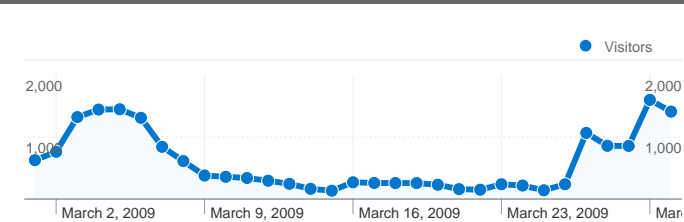

Site Usage

25,570 Visits

60.86% Bounce Rate

94,826 Pageviews

00:04:43 Avg. Time on Site

3.71 Pages/Visit

41.01% % New Visits

Visitors Overview

12,640 people visited this site

25,570 Visits

12,640 Absolute Unique Visitors

94,826 Pageviews

3.71 Average Pageviews

00:04:43 Time on Site

60.86% Bounce Rate

41.01% New Visits

1 - 10 of 48

25,570 visits used 29 browser and OS combinations

Site Usage

| Visits | Pages/Visit | Avg. Time on Site | % New Visits | Bounce Rate | |
|--|--|--|--|--|-------------|
| 25,570 % of Site Total: 100.00% | 3.71 Site Avg: 3.71 (0.00%) | 00:04:43 Site Avg: 00:04:43 (0.00%) | 41.06% Site Avg: 41.01% (0.12%) | 60.86% Site Avg: 60.86% (0.00%) | |
| Browser and OS | Visits | Pages/Visit | Avg. Time on Site | % New Visits | Bounce Rate |
| Firefox / Windows | 10,755 | 3.95 | 00:04:16 | 42.81% | 57.77% |
| Internet Explorer / Windows | 7,741 | 3.27 | 00:02:57 | 57.36% | 68.80% |
| Safari / Macintosh | 3,769 | 3.49 | 00:05:36 | 13.03% | 60.73% |
| Firefox / Macintosh | 1,642 | 4.88 | 00:07:01 | 20.46% | 44.09% |
| Chrome / Windows | 514 | 4.11 | 00:03:52 | 42.22% | 60.70% |
| Opera / Windows | 491 | 3.30 | 00:31:31 | 38.29% | 64.36% |
| Firefox / Linux | 316 | 3.24 | 00:02:52 | 35.44% | 59.49% |
| Safari / Windows | 153 | 2.70 | 00:02:11 | 23.53% | 56.21% |
| Safari / iPhone | 47 | 2.49 | 00:01:33 | 34.04% | 63.83% |
| Internet Explorer / Macintosh | 25 | 8.32 | 00:08:03 | 0.00% | 40.00% |