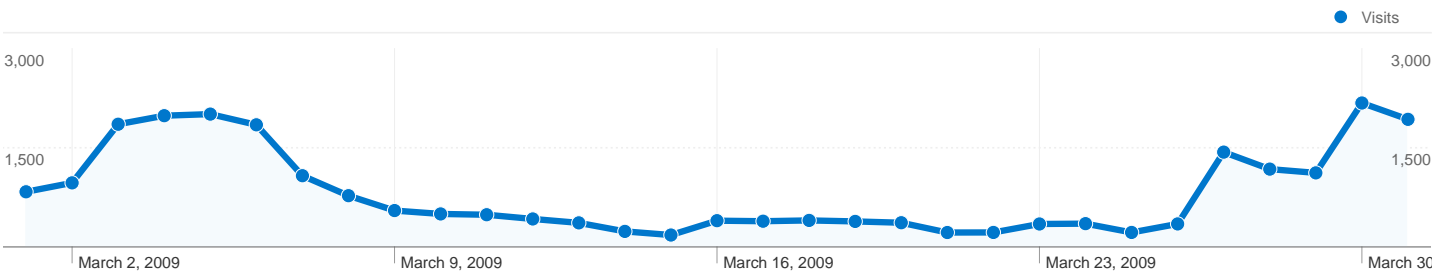

25,570 visits used 29 browser and OS combinations

Site Usage

Visits	Pages/Visit	Avg. Time on Site	% New Visits	Bounce Rate	
25,570 % of Site Total: 100.00%	3.71 Site Avg: 3.71 (0.00%)	00:04:43 Site Avg: 00:04:43 (0.00%)	41.06% Site Avg: 41.01% (0.12%)	60.86% Site Avg: 60.86% (0.00%)	
Browser and OS	Visits	Pages/Visit	Avg. Time on Site	% New Visits	Bounce Rate
Firefox / Windows	10,755	3.95	00:04:16	42.81%	57.77%
Internet Explorer / Windows	7,741	3.27	00:02:57	57.36%	68.80%
Safari / Macintosh	3,769	3.49	00:05:36	13.03%	60.73%
Firefox / Macintosh	1,642	4.88	00:07:01	20.46%	44.09%
Chrome / Windows	514	4.11	00:03:52	42.22%	60.70%
Opera / Windows	491	3.30	00:31:31	38.29%	64.36%
Firefox / Linux	316	3.24	00:02:52	35.44%	59.49%
Safari / Windows	153	2.70	00:02:11	23.53%	56.21%
Safari / iPhone	47	2.49	00:01:33	34.04%	63.83%
Internet Explorer / Macintosh	25	8.32	00:08:03	0.00%	40.00%

1 - 10 of 29