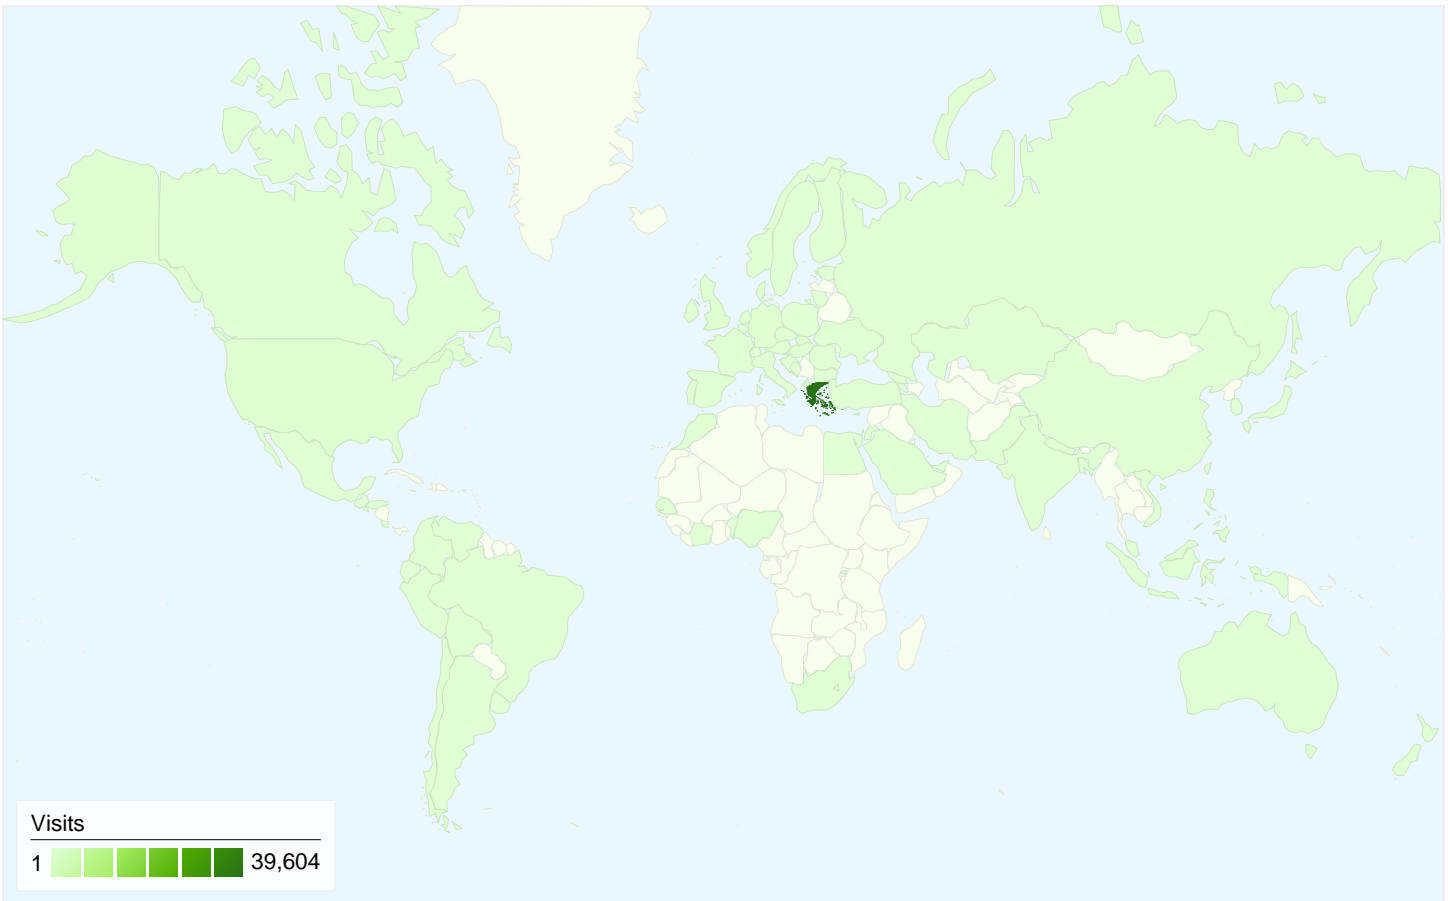

Flash Versions		
Flash Version	Visits	% visits
10.0 r22	16,417	39.54%
10.0 r12	11,313	27.25%
9.0 r124	4,841	11.66%
9.0 r151	2,336	5.63%
10.0 r2	1,481	3.57%

21,981 people visited this site

41,522 Visits

21,981 Absolute Unique Visitors

41,522 visits came from 85 countries/territories

Site Usage

Country/Territory	Visits	Pages/Visit	Avg. Time on Site	% New Visits	Bounce Rate
Visits 41,522 % of Site Total: 100.00%	Pages/Visit 4.41 Site Avg: 4.41 (0.00%)	Avg. Time on Site 00:05:43 Site Avg: 00:05:43 (0.00%)	% New Visits 46.15% Site Avg: 45.96% (0.41%)	Bounce Rate 53.40% Site Avg: 53.40% (0.00%)	
Greece	39,604	4.49	00:05:26	44.83%	52.84%
Cyprus	447	4.00	00:03:06	68.90%	59.06%
United States	265	1.25	01:07:01	95.47%	80.38%
United Kingdom	225	3.43	00:02:50	52.44%	50.67%
Germany	152	2.76	00:01:59	80.92%	69.08%
France	87	3.36	00:04:23	65.52%	57.47%
Belgium	78	6.05	00:04:13	29.49%	28.21%
Italy	47	2.40	00:01:05	78.72%	63.83%
Sweden	46	2.41	00:02:57	30.43%	52.17%