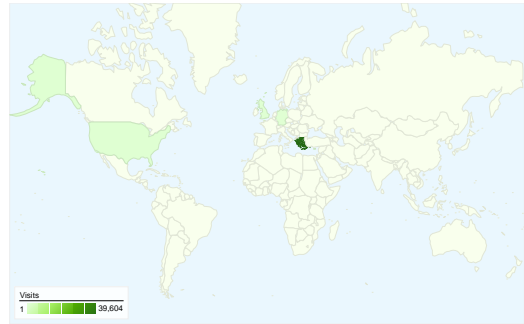

Site Usage

41,522 Visits

53.40% Bounce Rate

183,100 Pageviews

00:05:43 Avg. Time on Site

4.41 Pages/Visit

45.96% % New Visits

Visitors Overview

Visitors
21,981

Map Overlay world

Browsers and OS

Browser and OS	Visits	% visits
Firefox / Windows	17,457	42.04%
Internet Explorer / Windows	13,427	32.34%
Safari / Macintosh	5,006	12.06%
Firefox / Macintosh	2,784	6.70%
Chrome / Windows	992	2.39%

41,522 visits came from 85 countries/territories

Site Usage

Country/Territory	Visits	Pages/Visit	Avg. Time on Site	% New Visits	Bounce Rate
Visits 41,522 % of Site Total: 100.00%	Pages/Visit 4.41 Site Avg: 4.41 (0.00%)	Avg. Time on Site 00:05:43 Site Avg: 00:05:43 (0.00%)	% New Visits 46.15% Site Avg: 45.96% (0.41%)	Bounce Rate 53.40% Site Avg: 53.40% (0.00%)	
Greece	39,604	4.49	00:05:26	44.83%	52.84%
Cyprus	447	4.00	00:03:06	68.90%	59.06%
United States	265	1.25	01:07:01	95.47%	80.38%
United Kingdom	225	3.43	00:02:50	52.44%	50.67%
Germany	152	2.76	00:01:59	80.92%	69.08%
France	87	3.36	00:04:23	65.52%	57.47%
Belgium	78	6.05	00:04:13	29.49%	28.21%
Italy	47	2.40	00:01:05	78.72%	63.83%
Sweden	46	2.41	00:02:57	30.43%	52.17%