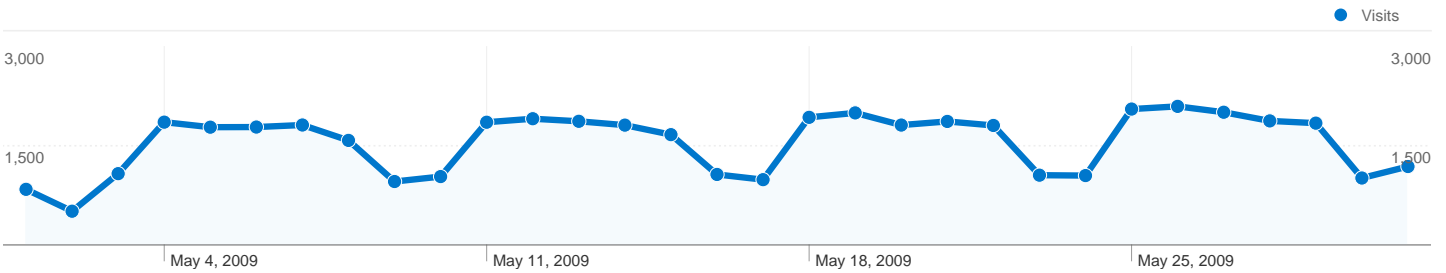

47,999 visits used 54 flash versions

Site Usage

Visits 47,999 % of Site Total: 100.00%	Pages/Visit 4.29 Site Avg: 4.29 (0.00%)	Avg. Time on Site 00:05:03 Site Avg: 00:05:03 (0.00%)	% New Visits 48.26% Site Avg: 48.15% (0.23%)	Bounce Rate 54.96% Site Avg: 54.96% (0.00%)	
Flash Version	Visits	Pages/Visit	Avg. Time on Site	% New Visits	Bounce Rate
10.0 r22	23,103	4.36	00:05:16	47.92%	53.08%
10.0 r12	10,644	4.49	00:05:54	49.77%	54.43%
9.0 r124	4,540	4.20	00:04:25	57.78%	58.30%
(not set)	2,112	1.86	00:01:47	47.44%	84.66%
10.0 r2	1,835	4.95	00:05:43	23.38%	41.53%
9.0 r151	1,653	4.89	00:04:42	23.35%	41.44%
9.0 r115	1,494	5.08	00:05:06	53.68%	56.49%
9.0 r45	666	5.33	00:04:36	51.80%	51.80%
9.0 r47	496	2.77	00:02:05	74.60%	71.57%
9.0 r28	421	2.96	00:02:52	68.41%	72.45%

1 - 10 of 54