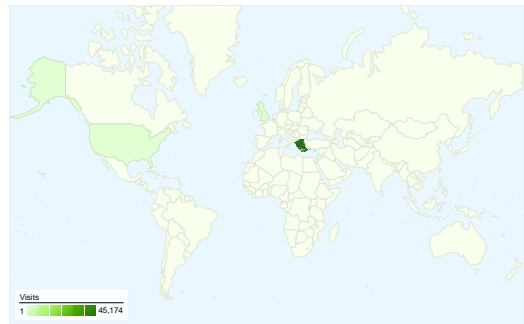

**Visitors**  
**26,453**

**Map Overlay world**

**Browsers and OS**

Browser and OS	Visits	% visits
Firefox / Windows	20,486	42.68%
Internet Explorer / Windows	14,837	30.91%
Safari / Macintosh	5,771	12.02%
Firefox / Macintosh	3,275	6.82%
Chrome / Windows	1,206	2.51%

## 47,999 visits came from 83 countries/territories

## All traffic sources sent 47,999 visits via 341 sources and mediums

## 47,999 visits used 44 browser and OS combinations