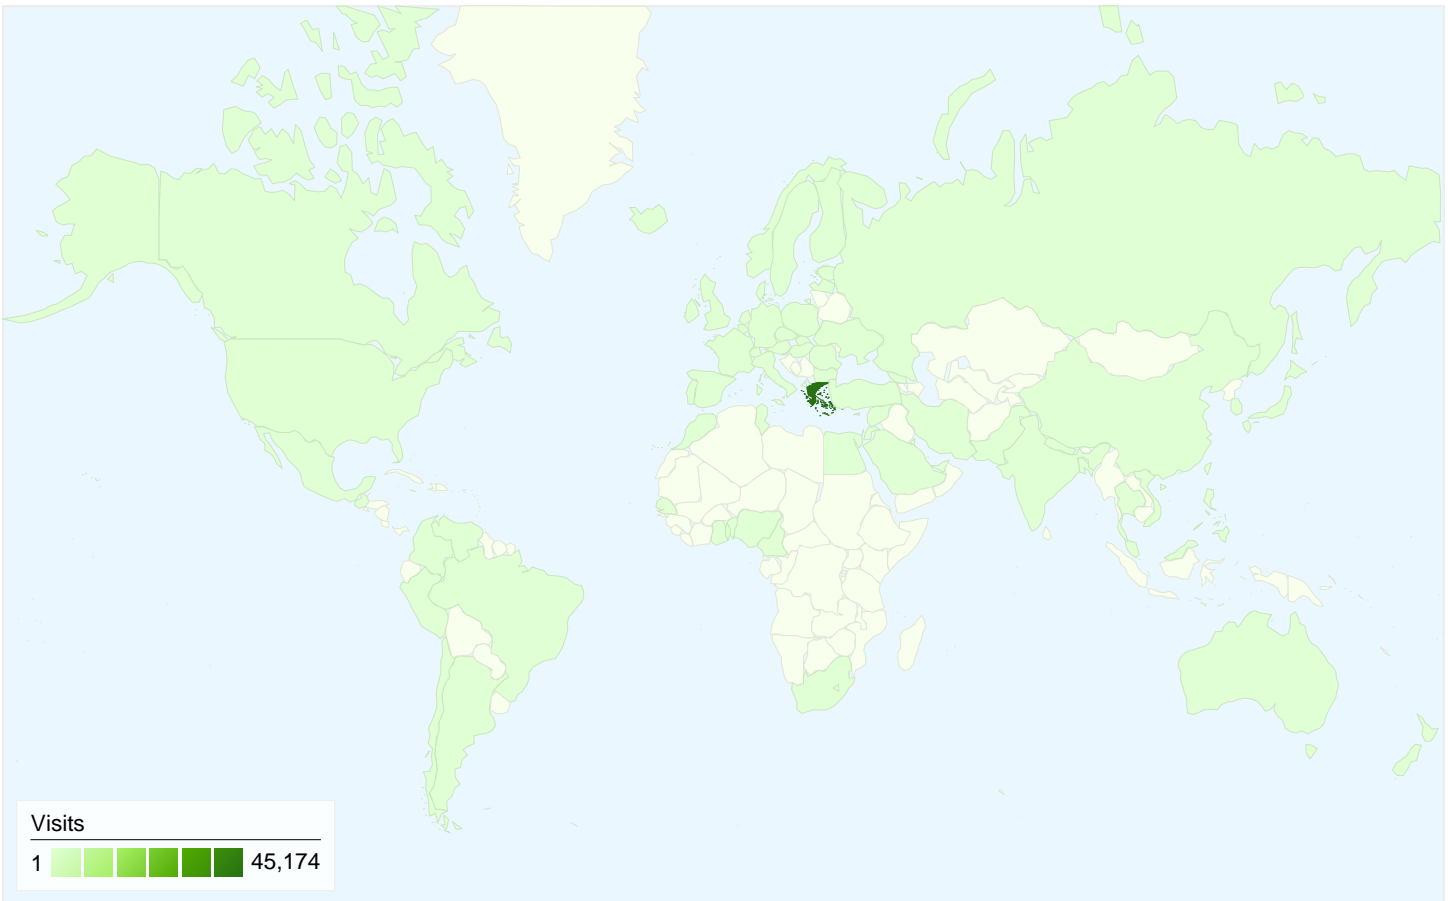

## 26,453 people visited this site

47,999 Visits

26,453 Absolute Unique Visitors

205,863 Pageviews

4.29 Average Pageviews

00:05:03 Time on Site

54.96% Bounce Rate

48.15% New Visits

## 47,999 visits came from 83 countries/territories

## All traffic sources sent 47,999 visits via 341 sources and mediums

## 47,999 visits used 44 browser and OS combinations