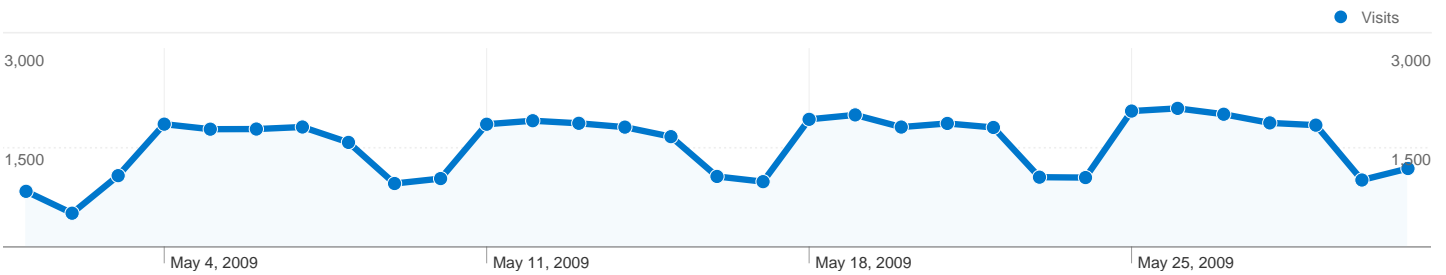

47,999 visits used 44 browser and OS combinations

Site Usage

Visits	Pages/Visit	Avg. Time on Site	% New Visits	Bounce Rate	
47,999 % of Site Total: 100.00%	4.29 Site Avg: 4.29 (0.00%)	00:05:03 Site Avg: 00:05:03 (0.00%)	48.26% Site Avg: 48.15% (0.23%)	54.96% Site Avg: 54.96% (0.00%)	
Browser and OS	Visits	Pages/Visit	Avg. Time on Site	% New Visits	Bounce Rate
Firefox / Windows	20,486	4.59	00:05:11	47.78%	52.38%
Internet Explorer / Windows	14,837	3.21	00:03:01	65.92%	66.84%
Safari / Macintosh	5,771	5.09	00:05:52	13.91%	41.99%
Firefox / Macintosh	3,275	6.81	00:09:01	17.59%	30.41%
Chrome / Windows	1,206	3.66	00:03:36	62.85%	60.28%
Opera / Windows	895	4.66	00:22:26	41.68%	56.20%
Safari / Linux	536	1.00	00:00:00	100.00%	100.00%
Firefox / Linux	400	3.49	00:02:40	65.75%	49.75%
Safari / Windows	207	5.33	00:03:50	30.43%	53.14%
Safari / iPhone	120	3.22	00:02:41	20.00%	43.33%

1 - 10 of 44