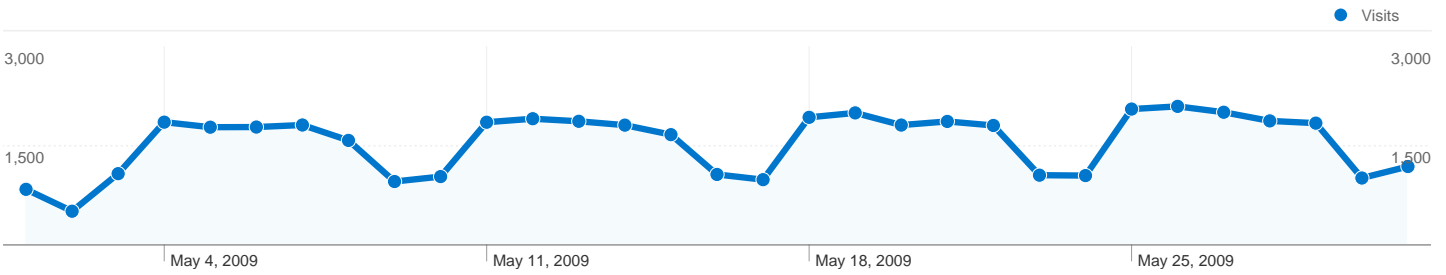

## 26,453 people visited this site

47,999 Visits

26,453 Absolute Unique Visitors

205,863 Pageviews

4.29 Average Pageviews

00:05:03 Time on Site

54.96% Bounce Rate

48.15% New Visits

## 47,999 visits came from 83 countries/territories

## All traffic sources sent 47,999 visits via 341 sources and mediums

## 47,999 visits used 44 browser and OS combinations