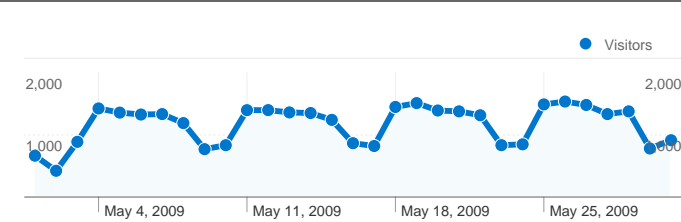

**Site Usage**

**47,999** Visits

**54.96%** Bounce Rate

**205,863** Pageviews

**00:05:03** Avg. Time on Site

**4.29** Pages/Visit

**48.15%** % New Visits

**Visitors Overview**

## 26,453 people visited this site

47,999 Visits

26,453 Absolute Unique Visitors

205,863 Pageviews

4.29 Average Pageviews

00:05:03 Time on Site

54.96% Bounce Rate

48.15% New Visits

## 47,999 visits used 54 flash versions

## 47,999 visits used 44 browser and OS combinations