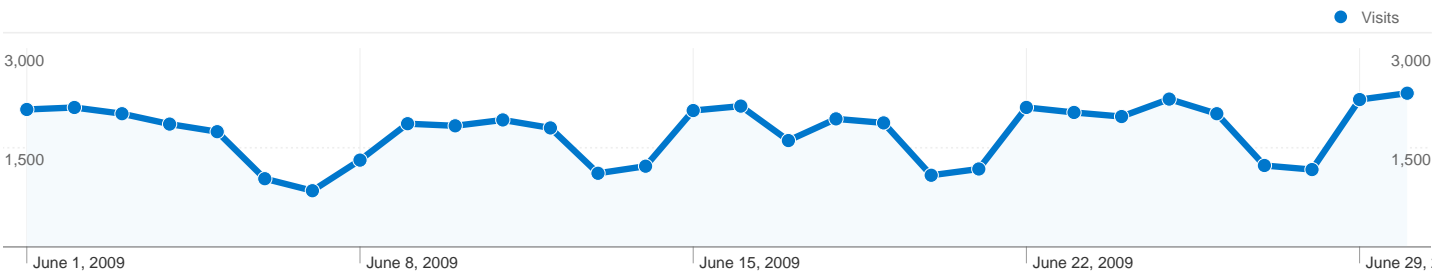

51,952 visits used 59 flash versions

Site Usage

Visits	Pages/Visit	Avg. Time on Site	% New Visits	Bounce Rate	
51,952 % of Site Total: 100.00%	4.91 Site Avg: 4.91 (0.00%)	00:06:37 Site Avg: 00:06:37 (0.00%)	45.68% Site Avg: 45.57% (0.26%)	52.01% Site Avg: 52.01% (0.00%)	
Flash Version	Visits	Pages/Visit	Avg. Time on Site	% New Visits	Bounce Rate
10.0 r22	31,790	5.26	00:07:26	44.55%	48.64%
10.0 r12	8,095	4.66	00:06:13	50.61%	54.98%
9.0 r124	3,478	4.49	00:05:29	58.91%	59.92%
(not set)	2,226	1.83	00:01:28	38.68%	85.13%
10.0 r2	1,685	5.20	00:06:45	22.55%	40.77%
9.0 r115	1,193	5.40	00:05:59	52.98%	56.16%
9.0 r159	783	4.62	00:04:59	11.88%	29.76%
9.0 r45	639	5.46	00:05:29	49.14%	47.57%
9.0 r151	530	5.75	00:06:27	24.15%	36.42%
9.0 r47	424	3.53	00:02:52	72.88%	73.35%

1 - 10 of 59