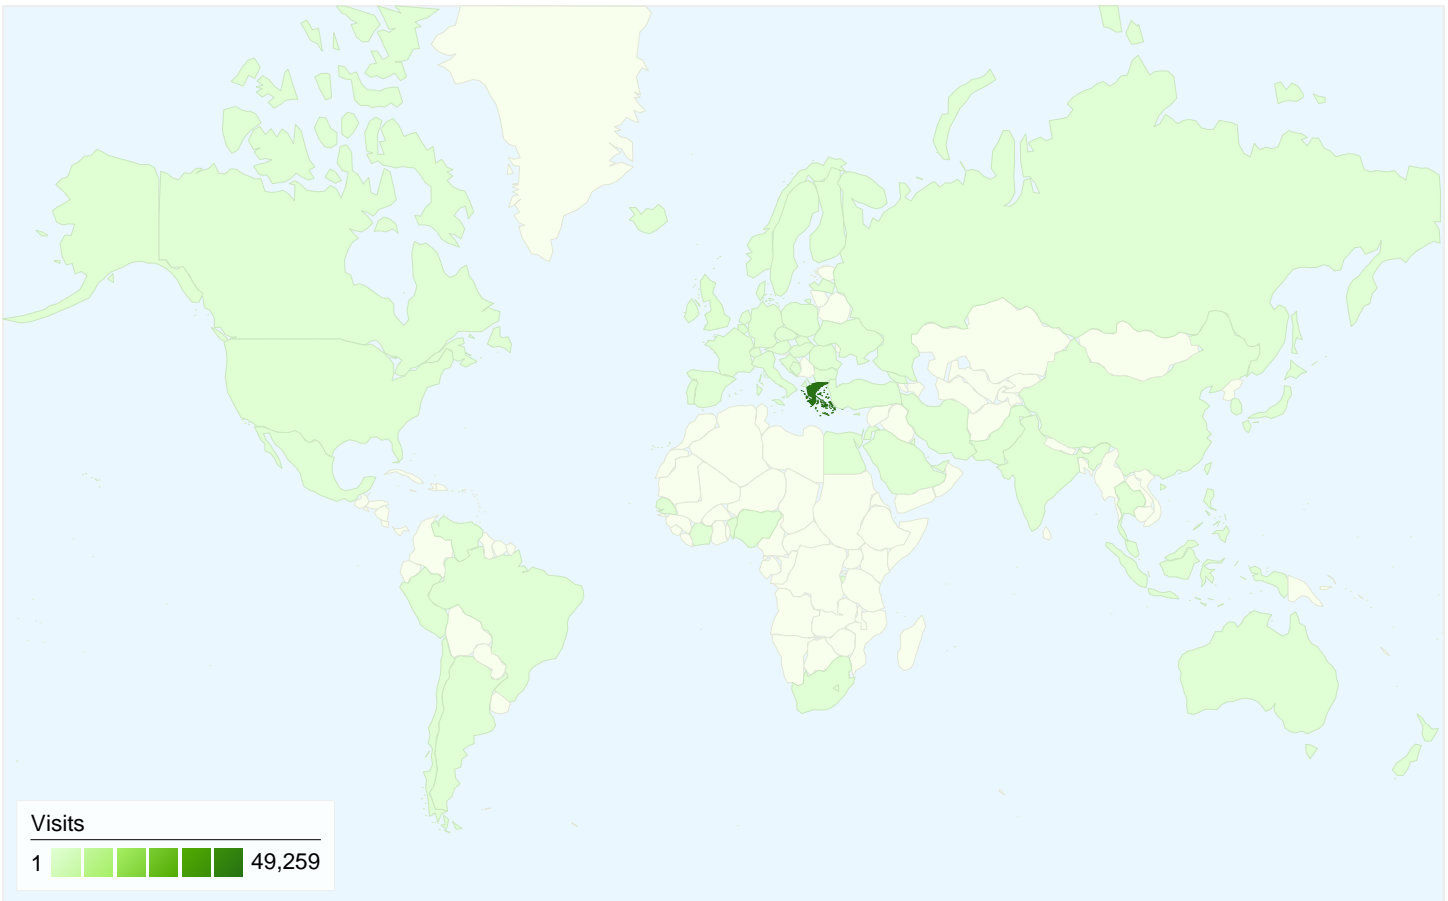

27,363 people visited this site

51,952 Visits

27,363 Absolute Unique Visitors

254,915 Pageviews

4.91 Average Pageviews

00:06:37 Time on Site

52.01% Bounce Rate

45.57% New Visits

51,952 visits came from 80 countries/territories

Site Usage

| Country/Territory | Visits | Pages/Visit | Avg. Time on Site | % New Visits | Bounce Rate |
|---|--|--|---|--|-------------|
| Visits 51,952 % of Site Total: 100.00% | Pages/Visit 4.91 Site Avg: 4.91 (0.00%) | Avg. Time on Site 00:06:37 Site Avg: 00:06:37 (0.00%) | % New Visits 45.68% Site Avg: 45.57% (0.26%) | Bounce Rate 52.01% Site Avg: 52.01% (0.00%) | |
| Greece | 49,259 | 4.98 | 00:06:46 | 44.63% | 51.53% |
| Belgium | 619 | 3.49 | 00:02:55 | 70.44% | 69.95% |
| Cyprus | 483 | 3.59 | 00:03:27 | 62.73% | 53.83% |
| United Kingdom | 478 | 5.70 | 00:08:31 | 33.47% | 35.15% |
| Germany | 190 | 4.05 | 00:02:26 | 77.37% | 58.95% |
| United States | 147 | 3.07 | 00:03:05 | 89.80% | 67.35% |
| Sweden | 79 | 5.32 | 00:06:52 | 20.25% | 45.57% |
| Romania | 62 | 1.48 | 00:00:57 | 95.16% | 88.71% |
| France | 59 | 1.78 | 00:00:49 | 83.05% | 81.36% |

| | | | | | |
|-------------|----|------|----------|--------|--------------|
| Netherlands | 52 | 2.73 | 00:01:54 | 82.69% | 69.23% |
| | | | | | 1 - 10 of 80 |

All traffic sources sent 51,952 visits via 324 sources and mediums