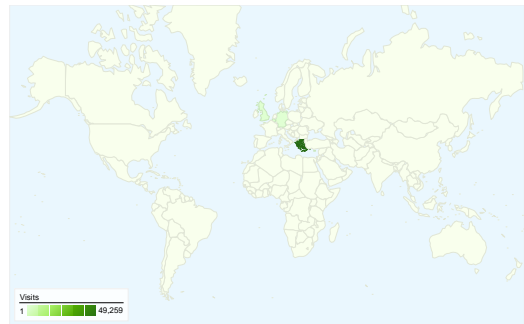

Site Usage

51,952 Visits

52.01% Bounce Rate

254,915 Pageviews

00:06:37 Avg. Time on Site

4.91 Pages/Visit

45.57% % New Visits

Visitors Overview

Visitors
27,363

Map Overlay world

Browsers and OS

| Browser and OS | Visits | % visits |
|-----------------------------|--------|----------|
| Firefox / Windows | 21,954 | 42.26% |
| Internet Explorer / Windows | 15,349 | 29.54% |
| Safari / Macintosh | 6,595 | 12.69% |
| Firefox / Macintosh | 3,902 | 7.51% |
| Chrome / Windows | 1,642 | 3.16% |

51,952 visits came from 80 countries/territories

Site Usage

| Country/Territory | Visits | Pages/Visit | Avg. Time on Site | % New Visits | Bounce Rate |
|---|--|--|---|--|-------------|
| Visits 51,952 % of Site Total: 100.00% | Pages/Visit 4.91 Site Avg: 4.91 (0.00%) | Avg. Time on Site 00:06:37 Site Avg: 00:06:37 (0.00%) | % New Visits 45.68% Site Avg: 45.57% (0.26%) | Bounce Rate 52.01% Site Avg: 52.01% (0.00%) | |
| Greece | 49,259 | 4.98 | 00:06:46 | 44.63% | 51.53% |
| Belgium | 619 | 3.49 | 00:02:55 | 70.44% | 69.95% |
| Cyprus | 483 | 3.59 | 00:03:27 | 62.73% | 53.83% |
| United Kingdom | 478 | 5.70 | 00:08:31 | 33.47% | 35.15% |
| Germany | 190 | 4.05 | 00:02:26 | 77.37% | 58.95% |
| United States | 147 | 3.07 | 00:03:05 | 89.80% | 67.35% |
| Sweden | 79 | 5.32 | 00:06:52 | 20.25% | 45.57% |
| Romania | 62 | 1.48 | 00:00:57 | 95.16% | 88.71% |
| France | 59 | 1.78 | 00:00:49 | 83.05% | 81.36% |

| | | | | | |
|-------------|----|------|----------|--------|--------------|
| Netherlands | 52 | 2.73 | 00:01:54 | 82.69% | 69.23% |
| | | | | | 1 - 10 of 80 |

All traffic sources sent 51,952 visits via 324 sources and mediums