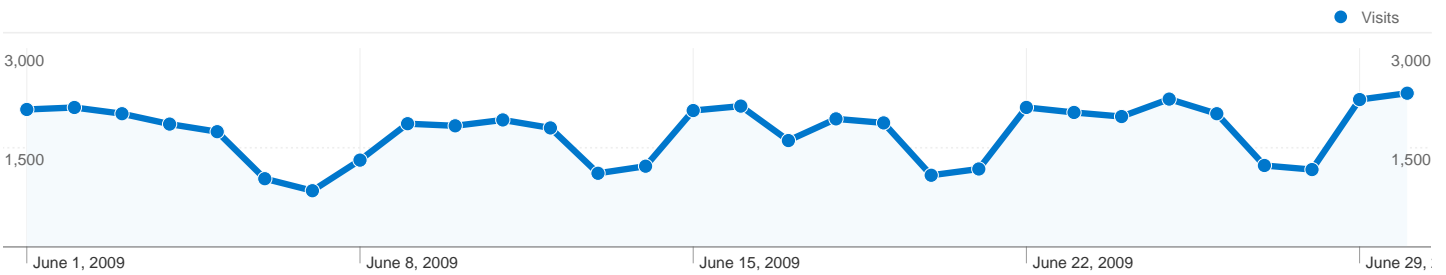

51,952 visits used 46 browser and OS combinations

Site Usage

Visits	Pages/Visit	Avg. Time on Site	% New Visits	Bounce Rate	
51,952 % of Site Total: 100.00%	4.91 Site Avg: 4.91 (0.00%)	00:06:37 Site Avg: 00:06:37 (0.00%)	45.68% Site Avg: 45.57% (0.26%)	52.01% Site Avg: 52.01% (0.00%)	
Browser and OS	Visits	Pages/Visit	Avg. Time on Site	% New Visits	Bounce Rate
Firefox / Windows	21,954	5.38	00:07:33	45.91%	48.84%
Internet Explorer / Windows	15,349	3.28	00:03:28	65.65%	66.36%
Safari / Macintosh	6,595	5.58	00:06:35	11.55%	39.20%
Firefox / Macintosh	3,902	8.11	00:12:11	15.66%	26.70%
Chrome / Windows	1,642	5.70	00:06:32	53.23%	52.44%
Opera / Windows	1,029	4.10	00:18:43	37.41%	63.36%
Safari / Linux	410	1.00	00:00:00	100.00%	100.00%
Firefox / Linux	391	4.35	00:04:32	60.87%	53.45%
Safari / Windows	352	3.90	00:03:31	26.70%	48.30%
Safari / iPhone	105	2.97	00:03:03	36.19%	43.81%

1 - 10 of 46