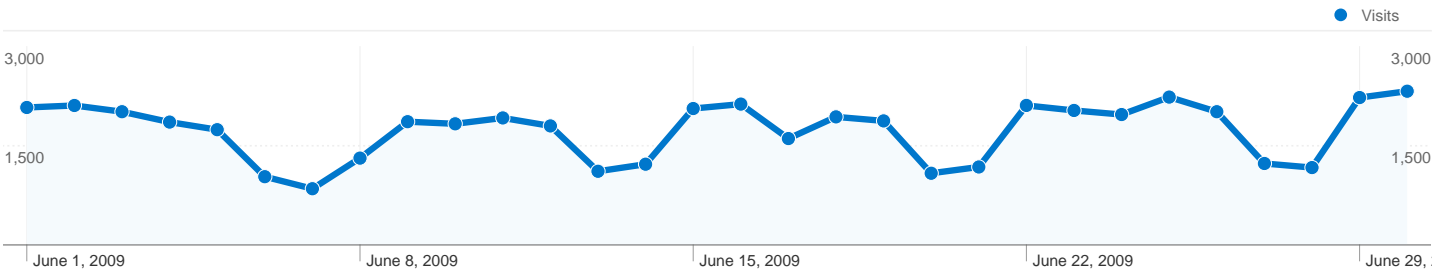

All traffic sources sent 51,952 visits via 324 sources and mediums

Site Usage

Visits	Pages/Visit	Avg. Time on Site	% New Visits	Bounce Rate	
51,952 % of Site Total: 100.00%	4.91 Site Avg: 4.91 (0.00%)	00:06:37 Site Avg: 00:06:37 (0.00%)	45.68% Site Avg: 45.57% (0.26%)	52.01% Site Avg: 52.01% (0.00%)	
Source/Medium	Visits	Pages/Visit	Avg. Time on Site	% New Visits	Bounce Rate
google / organic	30,703	3.69	00:04:24	55.95%	63.55%
(direct) / (none)	12,099	6.85	00:10:42	34.62%	34.52%
vcdc.gr / referral	2,876	8.51	00:10:44	9.25%	17.11%
images.google.gr / referral	664	2.66	00:01:58	70.18%	68.83%
twitter.com / referral	481	5.62	00:07:46	12.27%	42.83%
facebook.com / referral	306	10.02	00:12:54	10.78%	25.49%
webz.gr / referral	295	2.46	00:02:39	77.63%	58.98%
209.85.129.132 / referral	239	7.21	00:08:16	25.10%	41.84%
search / organic	238	2.81	00:01:21	70.59%	71.01%
mail.google.com / referral	218	5.39	00:07:00	8.26%	33.03%

1 - 10 of 324