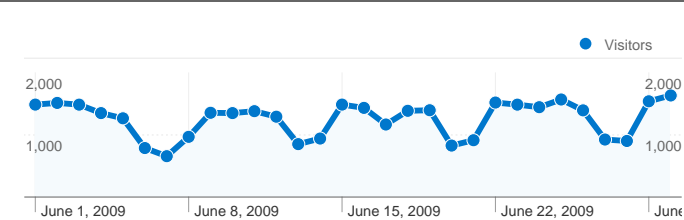

Site Usage

51,952 Visits

52.01% Bounce Rate

254,915 Pageviews

00:06:37 Avg. Time on Site

4.91 Pages/Visit

45.57% % New Visits

Visitors Overview

27,363 people visited this site

51,952 Visits

27,363 Absolute Unique Visitors

254,915 Pageviews

4.91 Average Pageviews

00:06:37 Time on Site

52.01% Bounce Rate

45.57% New Visits

1 - 10 of 324

51,952 visits used 59 flash versions

Site Usage

| Visits | Pages/Visit | Avg. Time on Site | % New Visits | Bounce Rate | |
|--|--|--|--|--|-------------|
| 51,952 % of Site Total: 100.00% | 4.91 Site Avg: 4.91 (0.00%) | 00:06:37 Site Avg: 00:06:37 (0.00%) | 45.68% Site Avg: 45.57% (0.26%) | 52.01% Site Avg: 52.01% (0.00%) | |
| Flash Version | Visits | Pages/Visit | Avg. Time on Site | % New Visits | Bounce Rate |
| 10.0 r22 | 31,790 | 5.26 | 00:07:26 | 44.55% | 48.64% |
| 10.0 r12 | 8,095 | 4.66 | 00:06:13 | 50.61% | 54.98% |
| 9.0 r124 | 3,478 | 4.49 | 00:05:29 | 58.91% | 59.92% |
| (not set) | 2,226 | 1.83 | 00:01:28 | 38.68% | 85.13% |
| 10.0 r2 | 1,685 | 5.20 | 00:06:45 | 22.55% | 40.77% |
| 9.0 r115 | 1,193 | 5.40 | 00:05:59 | 52.98% | 56.16% |
| 9.0 r159 | 783 | 4.62 | 00:04:59 | 11.88% | 29.76% |
| 9.0 r45 | 639 | 5.46 | 00:05:29 | 49.14% | 47.57% |
| 9.0 r151 | 530 | 5.75 | 00:06:27 | 24.15% | 36.42% |
| 9.0 r47 | 424 | 3.53 | 00:02:52 | 72.88% | 73.35% |