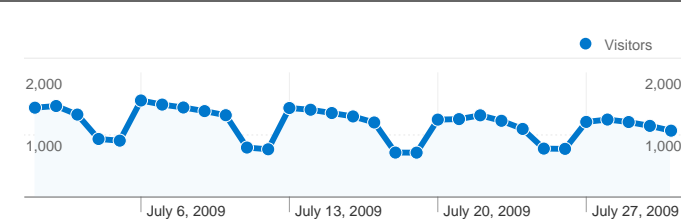

Site Usage

50,017 Visits

52.53% Bounce Rate

246,697 Pageviews

00:06:43 Avg. Time on Site

4.93 Pages/Visit

45.60% % New Visits

Visitors Overview

1 - 10 of 269

50,017 visits used 51 flash versions

Site Usage

Visits 50,017 % of Site Total: 100.00%	Pages/Visit 4.93 Site Avg: 4.93 (0.00%)	Avg. Time on Site 00:06:43 Site Avg: 00:06:43 (0.00%)	% New Visits 45.69% Site Avg: 45.60% (0.20%)	Bounce Rate 52.53% Site Avg: 52.53% (0.00%)	
Flash Version	Visits	Pages/Visit	Avg. Time on Site	% New Visits	Bounce Rate
10.0 r22	35,017	5.31	00:07:41	43.36%	48.71%
10.0 r12	5,225	4.19	00:04:41	54.56%	58.97%
(not set)	2,669	1.65	00:01:20	47.13%	86.70%
9.0 r124	2,410	4.52	00:05:22	61.99%	63.36%
10.0 r2	977	5.92	00:06:06	24.36%	38.59%
9.0 r115	836	4.47	00:04:14	58.85%	57.54%
9.0 r159	714	8.37	00:12:13	14.15%	27.45%
9.0 r45	558	5.41	00:05:14	48.21%	41.76%
9.0 r47	382	2.92	00:02:38	72.25%	67.02%
9.0 r28	372	2.57	00:02:18	74.73%	73.66%

1 - 10 of 51

50,017 visits used 45 browser and OS combinations

Site Usage

Visits	Pages/Visit	Avg. Time on Site	% New Visits	Bounce Rate	
50,017 % of Site Total: 100.00%	4.93 Site Avg: 4.93 (0.00%)	00:06:43 Site Avg: 00:06:43 (0.00%)	45.69% Site Avg: 45.60% (0.20%)	52.53% Site Avg: 52.53% (0.00%)	
Browser and OS	Visits	Pages/Visit	Avg. Time on Site	% New Visits	Bounce Rate
Firefox / Windows	21,481	5.39	00:07:18	45.02%	48.80%
Internet Explorer / Windows	14,454	3.19	00:03:25	65.49%	66.35%
Safari / Macintosh	6,195	6.17	00:07:12	10.75%	38.24%
Firefox / Macintosh	3,509	8.32	00:12:54	16.07%	28.13%
Chrome / Windows	1,556	4.89	00:05:23	54.50%	57.39%
Opera / Windows	1,056	4.94	00:26:12	34.85%	58.05%
Safari / Linux	778	1.00	00:00:00	100.00%	100.00%
Firefox / Linux	355	3.62	00:03:29	59.44%	58.31%
Safari / Windows	236	4.29	00:03:12	27.54%	48.73%
Safari / iPhone	114	2.36	00:03:24	46.49%	64.91%