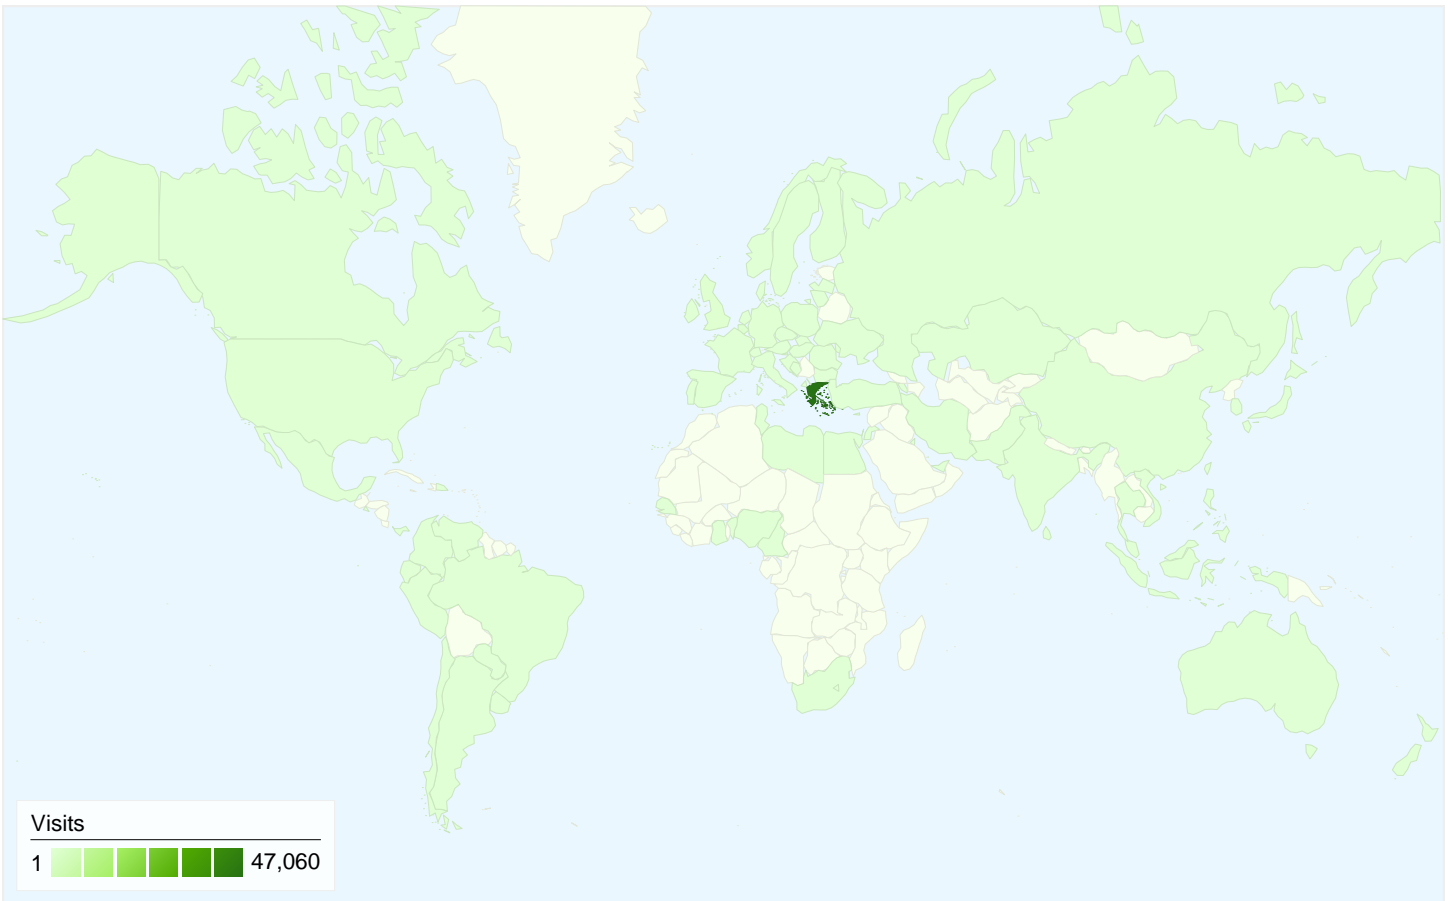

50,017 visits came from 84 countries/territories

Site Usage

Country/Territory	Visits	Pages/Visit	Avg. Time on Site	% New Visits	Bounce Rate
Greece	47,060	5.06	00:06:57	44.11%	51.49%
Belgium	799	1.03	00:00:01	99.37%	99.37%
Cyprus	550	4.00	00:03:27	61.45%	56.73%
United Kingdom	467	5.44	00:08:35	29.34%	38.12%
United States	211	1.51	00:00:42	94.31%	84.83%
Germany	176	3.93	00:03:18	74.43%	55.68%
Singapore	125	4.50	00:05:53	4.00%	18.40%
Sweden	124	3.73	00:06:58	31.45%	49.19%
France	42	1.45	00:00:52	85.71%	85.71%