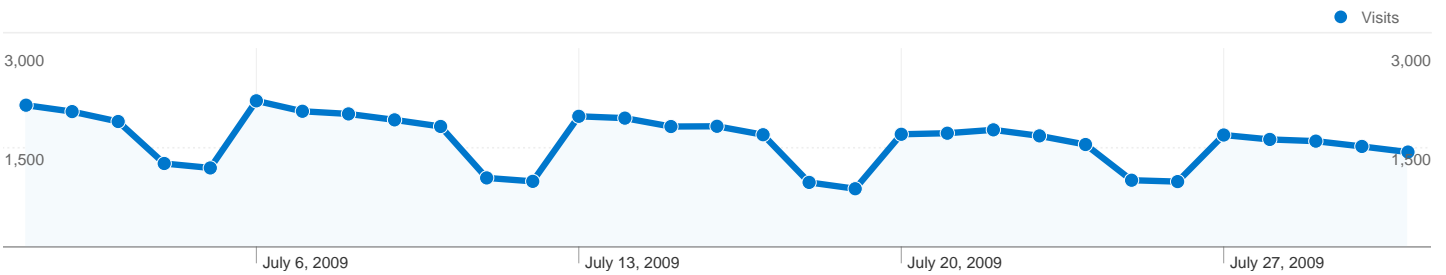

Site Usage

50,017 Visits

52.53% Bounce Rate

246,697 Pageviews

00:06:43 Avg. Time on Site

4.93 Pages/Visit

45.60% % New Visits

Visitors Overview

50,017 visits came from 84 countries/territories

Site Usage

Country/Territory	Visits	Pages/Visit	Avg. Time on Site	% New Visits	Bounce Rate
Greece	47,060	5.06	00:06:57	44.11%	51.49%
Belgium	799	1.03	00:00:01	99.37%	99.37%
Cyprus	550	4.00	00:03:27	61.45%	56.73%
United Kingdom	467	5.44	00:08:35	29.34%	38.12%
United States	211	1.51	00:00:42	94.31%	84.83%
Germany	176	3.93	00:03:18	74.43%	55.68%
Singapore	125	4.50	00:05:53	4.00%	18.40%
Sweden	124	3.73	00:06:58	31.45%	49.19%
France	42	1.45	00:00:52	85.71%	85.71%

1 - 10 of 269

50,017 visits used 51 flash versions

Site Usage

Visits 50,017 % of Site Total: 100.00%	Pages/Visit 4.93 Site Avg: 4.93 (0.00%)	Avg. Time on Site 00:06:43 Site Avg: 00:06:43 (0.00%)	% New Visits 45.69% Site Avg: 45.60% (0.20%)	Bounce Rate 52.53% Site Avg: 52.53% (0.00%)	
Flash Version	Visits	Pages/Visit	Avg. Time on Site	% New Visits	Bounce Rate
10.0 r22	35,017	5.31	00:07:41	43.36%	48.71%
10.0 r12	5,225	4.19	00:04:41	54.56%	58.97%
(not set)	2,669	1.65	00:01:20	47.13%	86.70%
9.0 r124	2,410	4.52	00:05:22	61.99%	63.36%
10.0 r2	977	5.92	00:06:06	24.36%	38.59%
9.0 r115	836	4.47	00:04:14	58.85%	57.54%
9.0 r159	714	8.37	00:12:13	14.15%	27.45%
9.0 r45	558	5.41	00:05:14	48.21%	41.76%
9.0 r47	382	2.92	00:02:38	72.25%	67.02%
9.0 r28	372	2.57	00:02:18	74.73%	73.66%