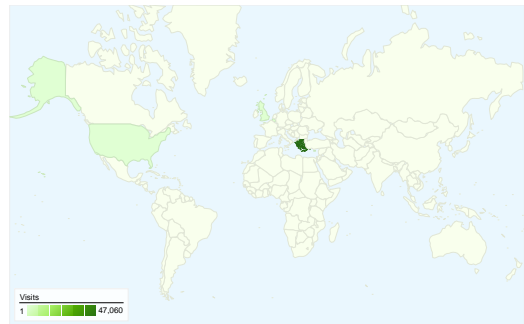

Site Usage

50,017 Visits

52.53% Bounce Rate

246,697 Pageviews

00:06:43 Avg. Time on Site

4.93 Pages/Visit

45.60% % New Visits

Visitors Overview

Visitors
26,396

Map Overlay world

Browsers and OS

Browser and OS	Visits	% visits
Firefox / Windows	21,481	42.95%
Internet Explorer / Windows	14,454	28.90%
Safari / Macintosh	6,195	12.39%
Firefox / Macintosh	3,509	7.02%
Chrome / Windows	1,556	3.11%

50,017 visits came from 84 countries/territories

Site Usage

Country/Territory	Visits	Pages/Visit	Avg. Time on Site	% New Visits	Bounce Rate
Greece	47,060	5.06	00:06:57	44.11%	51.49%
Belgium	799	1.03	00:00:01	99.37%	99.37%
Cyprus	550	4.00	00:03:27	61.45%	56.73%
United Kingdom	467	5.44	00:08:35	29.34%	38.12%
United States	211	1.51	00:00:42	94.31%	84.83%
Germany	176	3.93	00:03:18	74.43%	55.68%
Singapore	125	4.50	00:05:53	4.00%	18.40%
Sweden	124	3.73	00:06:58	31.45%	49.19%
France	42	1.45	00:00:52	85.71%	85.71%

Italy	39	2.28	00:01:35	89.74%	74.36%
					1 - 10 of 84

All traffic sources sent 50,017 visits via 269 sources and mediums

Site Usage

Visits	Pages/Visit	Avg. Time on Site	% New Visits	Bounce Rate	
50,017 % of Site Total: 100.00%	4.93 Site Avg: 4.93 (0.00%)	00:06:43 Site Avg: 00:06:43 (0.00%)	45.69% Site Avg: 45.60% (0.20%)	52.53% Site Avg: 52.53% (0.00%)	
Source/Medium	Visits	Pages/Visit	Avg. Time on Site	% New Visits	Bounce Rate
google / organic	28,931	3.51	00:04:12	57.01%	64.26%
(direct) / (none)	11,932	7.19	00:11:56	33.47%	35.52%
vcdc.gr / referral	2,562	9.12	00:09:55	9.64%	16.12%
images.google.gr / referral	829	2.95	00:02:49	71.53%	67.43%
facebook.com / referral	608	5.99	00:07:07	9.05%	39.47%
twitter.com / referral	339	5.04	00:04:24	10.91%	53.69%
mail.google.com / referral	334	6.57	00:13:09	3.29%	28.14%
toubanos.com / referral	318	6.80	00:12:40	0.63%	33.96%
webz.gr / referral	242	2.02	00:02:23	76.86%	58.68%
search / organic	220	2.01	00:01:34	82.27%	76.36%