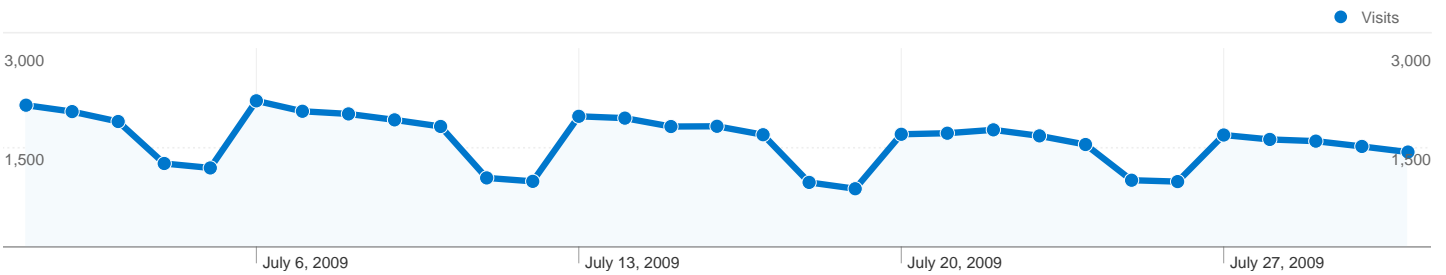

Site Usage

50,017 Visits

52.53% Bounce Rate

246,697 Pageviews

00:06:43 Avg. Time on Site

4.93 Pages/Visit

45.60% % New Visits

Visitors Overview

1 - 10 of 269

50,017 visits used 51 flash versions

Site Usage

Visits 50,017 % of Site Total: 100.00%	Pages/Visit 4.93 Site Avg: 4.93 (0.00%)	Avg. Time on Site 00:06:43 Site Avg: 00:06:43 (0.00%)	% New Visits 45.69% Site Avg: 45.60% (0.20%)	Bounce Rate 52.53% Site Avg: 52.53% (0.00%)	
Flash Version	Visits	Pages/Visit	Avg. Time on Site	% New Visits	Bounce Rate
10.0 r22	35,017	5.31	00:07:41	43.36%	48.71%
10.0 r12	5,225	4.19	00:04:41	54.56%	58.97%
(not set)	2,669	1.65	00:01:20	47.13%	86.70%
9.0 r124	2,410	4.52	00:05:22	61.99%	63.36%
10.0 r2	977	5.92	00:06:06	24.36%	38.59%
9.0 r115	836	4.47	00:04:14	58.85%	57.54%
9.0 r159	714	8.37	00:12:13	14.15%	27.45%
9.0 r45	558	5.41	00:05:14	48.21%	41.76%
9.0 r47	382	2.92	00:02:38	72.25%	67.02%
9.0 r28	372	2.57	00:02:18	74.73%	73.66%

1 - 10 of 51

50,017 visits used 45 browser and OS combinations

Site Usage

Visits	Pages/Visit	Avg. Time on Site	% New Visits	Bounce Rate	
50,017 % of Site Total: 100.00%	4.93 Site Avg: 4.93 (0.00%)	00:06:43 Site Avg: 00:06:43 (0.00%)	45.69% Site Avg: 45.60% (0.20%)	52.53% Site Avg: 52.53% (0.00%)	
Browser and OS	Visits	Pages/Visit	Avg. Time on Site	% New Visits	Bounce Rate
Firefox / Windows	21,481	5.39	00:07:18	45.02%	48.80%
Internet Explorer / Windows	14,454	3.19	00:03:25	65.49%	66.35%
Safari / Macintosh	6,195	6.17	00:07:12	10.75%	38.24%
Firefox / Macintosh	3,509	8.32	00:12:54	16.07%	28.13%
Chrome / Windows	1,556	4.89	00:05:23	54.50%	57.39%
Opera / Windows	1,056	4.94	00:26:12	34.85%	58.05%
Safari / Linux	778	1.00	00:00:00	100.00%	100.00%
Firefox / Linux	355	3.62	00:03:29	59.44%	58.31%
Safari / Windows	236	4.29	00:03:12	27.54%	48.73%
Safari / iPhone	114	2.36	00:03:24	46.49%	64.91%