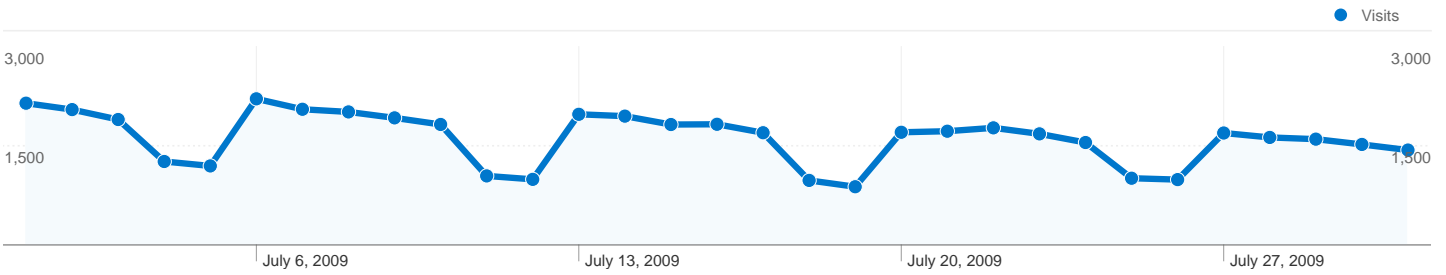

All traffic sources sent 50,017 visits via 269 sources and mediums

Site Usage

Visits	Pages/Visit	Avg. Time on Site	% New Visits	Bounce Rate	
50,017 % of Site Total: 100.00%	4.93 Site Avg: 4.93 (0.00%)	00:06:43 Site Avg: 00:06:43 (0.00%)	45.69% Site Avg: 45.60% (0.20%)	52.53% Site Avg: 52.53% (0.00%)	
Source/Medium	Visits	Pages/Visit	Avg. Time on Site	% New Visits	Bounce Rate
google / organic	28,931	3.51	00:04:12	57.01%	64.26%
(direct) / (none)	11,932	7.19	00:11:56	33.47%	35.52%
vcdc.gr / referral	2,562	9.12	00:09:55	9.64%	16.12%
images.google.gr / referral	829	2.95	00:02:49	71.53%	67.43%
facebook.com / referral	608	5.99	00:07:07	9.05%	39.47%
twitter.com / referral	339	5.04	00:04:24	10.91%	53.69%
mail.google.com / referral	334	6.57	00:13:09	3.29%	28.14%
toubanos.com / referral	318	6.80	00:12:40	0.63%	33.96%
webz.gr / referral	242	2.02	00:02:23	76.86%	58.68%
search / organic	220	2.01	00:01:34	82.27%	76.36%

1 - 10 of 269