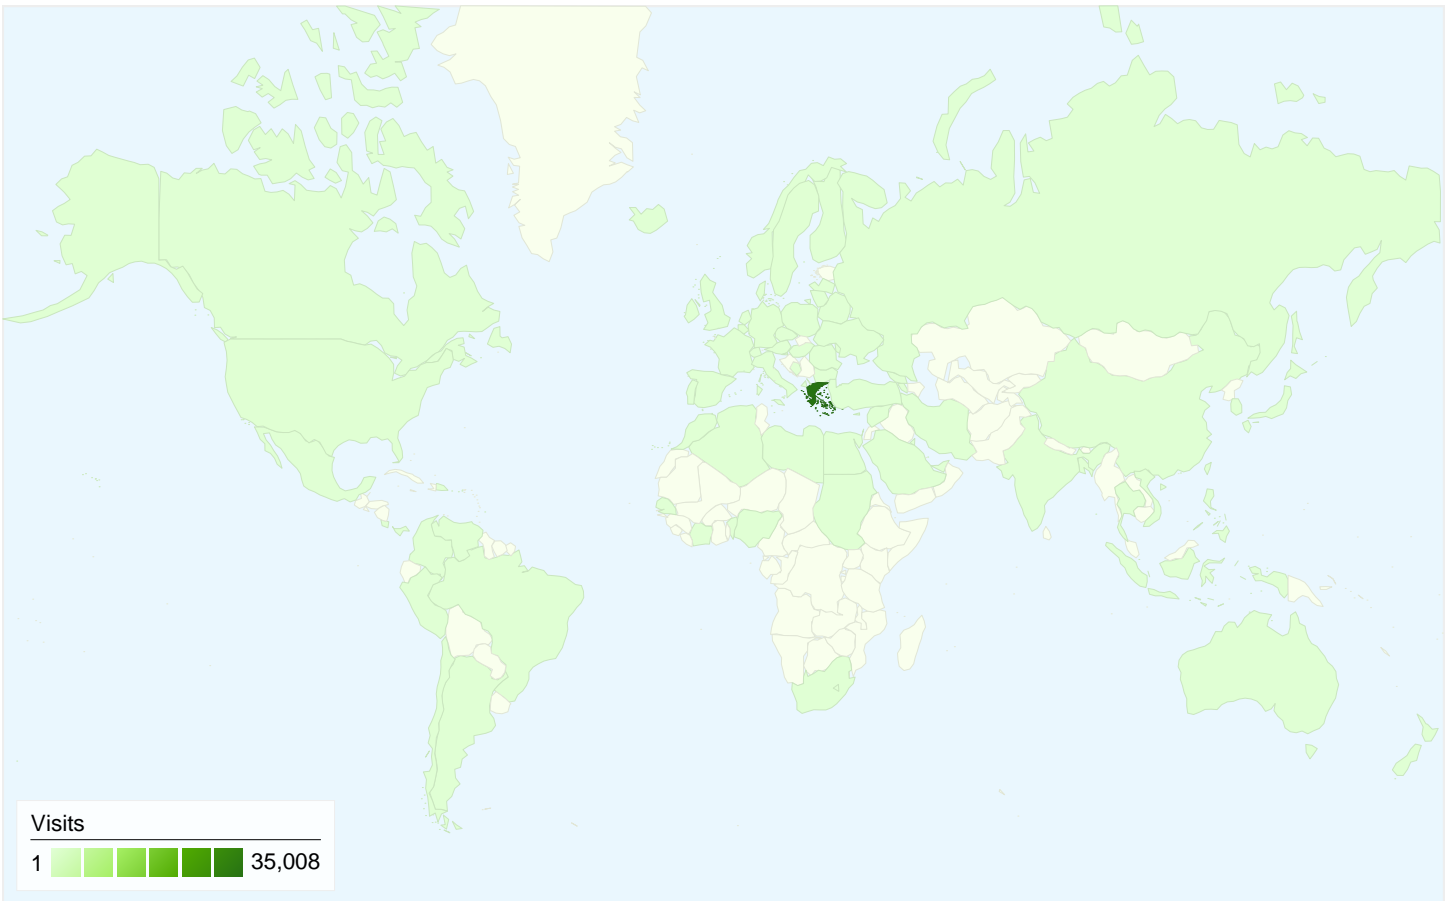

37,357 visits came from 86 countries/territories

Site Usage

Country/Territory	Visits	Pages/Visit	Avg. Time on Site	% New Visits	Bounce Rate
Visits 37,357 % of Site Total: 100.00%	Pages/Visit 3.80 Site Avg: 3.80 (0.00%)	Avg. Time on Site 00:04:49 Site Avg: 00:04:49 (0.00%)	% New Visits 51.86% Site Avg: 51.78% (0.14%)	Bounce Rate 59.04% Site Avg: 59.04% (0.00%)	
Greece	35,008	3.91	00:05:01	50.61%	58.20%
Cyprus	606	2.06	00:01:36	61.55%	76.90%
Belgium	337	1.42	00:00:12	95.85%	96.74%
United Kingdom	206	3.13	00:01:56	46.12%	55.34%
Germany	176	2.59	00:01:40	89.20%	72.73%
United States	164	1.22	00:00:24	90.85%	89.63%
Singapore	134	4.44	00:05:58	2.24%	15.67%
Sweden	107	2.25	00:02:32	37.38%	52.34%
Denmark	90	5.83	00:02:24	77.78%	13.33%