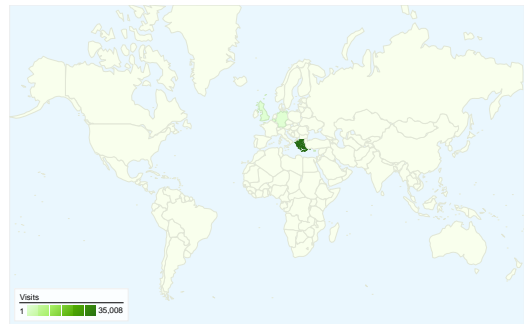

Site Usage

37,357 Visits

59.04% Bounce Rate

142,131 Pageviews

00:04:49 Avg. Time on Site

3.80 Pages/Visit

51.78% % New Visits

Visitors Overview

Visitors
22,257

Map Overlay world

Browsers and OS

Browser and OS	Visits	% visits
Firefox / Windows	16,502	44.17%
Internet Explorer / Windows	11,465	30.69%
Safari / Macintosh	4,186	11.21%
Firefox / Macintosh	2,055	5.50%
Chrome / Windows	1,288	3.45%

37,357 visits came from 86 countries/territories

Site Usage

Country/Territory	Visits	Pages/Visit	Avg. Time on Site	% New Visits	Bounce Rate
Visits 37,357 % of Site Total: 100.00%	Pages/Visit 3.80 Site Avg: 3.80 (0.00%)	Avg. Time on Site 00:04:49 Site Avg: 00:04:49 (0.00%)	% New Visits 51.86% Site Avg: 51.78% (0.14%)	Bounce Rate 59.04% Site Avg: 59.04% (0.00%)	
Greece	35,008	3.91	00:05:01	50.61%	58.20%
Cyprus	606	2.06	00:01:36	61.55%	76.90%
Belgium	337	1.42	00:00:12	95.85%	96.74%
United Kingdom	206	3.13	00:01:56	46.12%	55.34%
Germany	176	2.59	00:01:40	89.20%	72.73%
United States	164	1.22	00:00:24	90.85%	89.63%
Singapore	134	4.44	00:05:58	2.24%	15.67%
Sweden	107	2.25	00:02:32	37.38%	52.34%
Denmark	90	5.83	00:02:24	77.78%	13.33%