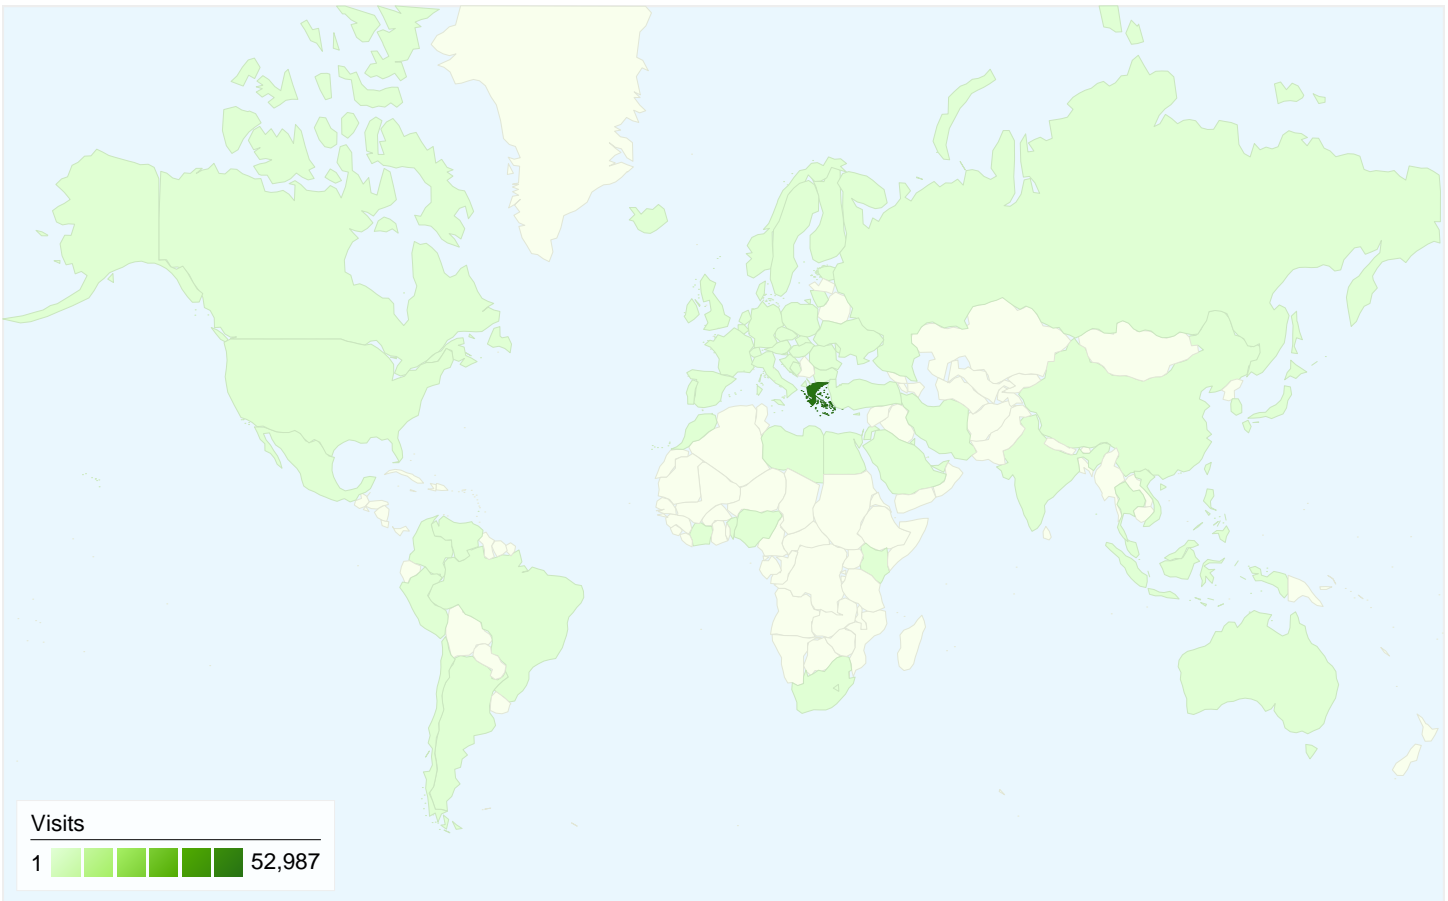

## 31,639 people visited this site

**56,079** Visits

**31,639** Absolute Unique Visitors

**233,571** Pageviews

**4.17** Average Pageviews

**00:05:36** Time on Site

**57.32%** Bounce Rate

**49.16%** New Visits

## 56,079 visits came from 81 countries/territories

## All traffic sources sent 56,079 visits via 275 sources and mediums

## 56,079 visits used 40 browser and OS combinations