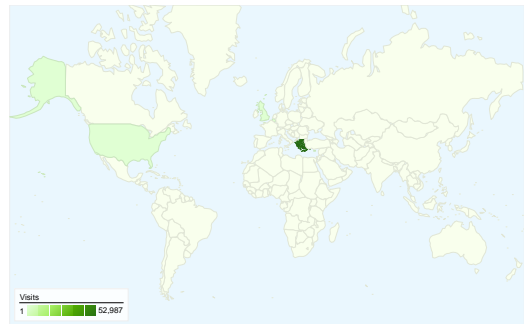

**Site Usage**

**56,079** Visits

**57.32%** Bounce Rate

**233,571** Pageviews

**00:05:36** Avg. Time on Site

**4.17** Pages/Visit

**49.16%** % New Visits

**Visitors Overview**

**Visitors**  
**31,639**

**Map Overlay world**

**Browsers and OS**

Browser and OS	Visits	% visits
Firefox / Windows	23,700	42.26%
Internet Explorer / Windows	17,273	30.80%
Safari / Macintosh	7,169	12.78%
Firefox / Macintosh	3,328	5.93%
Chrome / Windows	1,930	3.44%

## 56,079 visits came from 81 countries/territories

## All traffic sources sent 56,079 visits via 275 sources and mediums