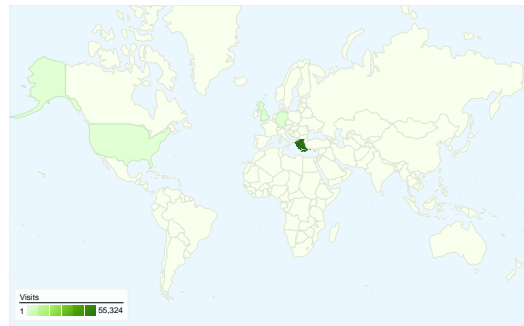

**Site Usage**

**58,425** Visits

**57.00%** Bounce Rate

**252,086** Pageviews

**00:05:41** Avg. Time on Site

**4.31** Pages/Visit

**48.82%** % New Visits

**Visitors Overview**

**Visitors**  
**32,890**

**Map Overlay world**

**Browsers and OS**

Browser and OS	Visits	% visits
Firefox / Windows	25,379	43.44%
Internet Explorer / Windows	16,910	28.94%
Safari / Macintosh	7,450	12.75%
Firefox / Macintosh	3,969	6.79%
Chrome / Windows	2,463	4.22%

## 58,425 visits came from 89 countries/territories

## All traffic sources sent 58,425 visits via 286 sources and mediums