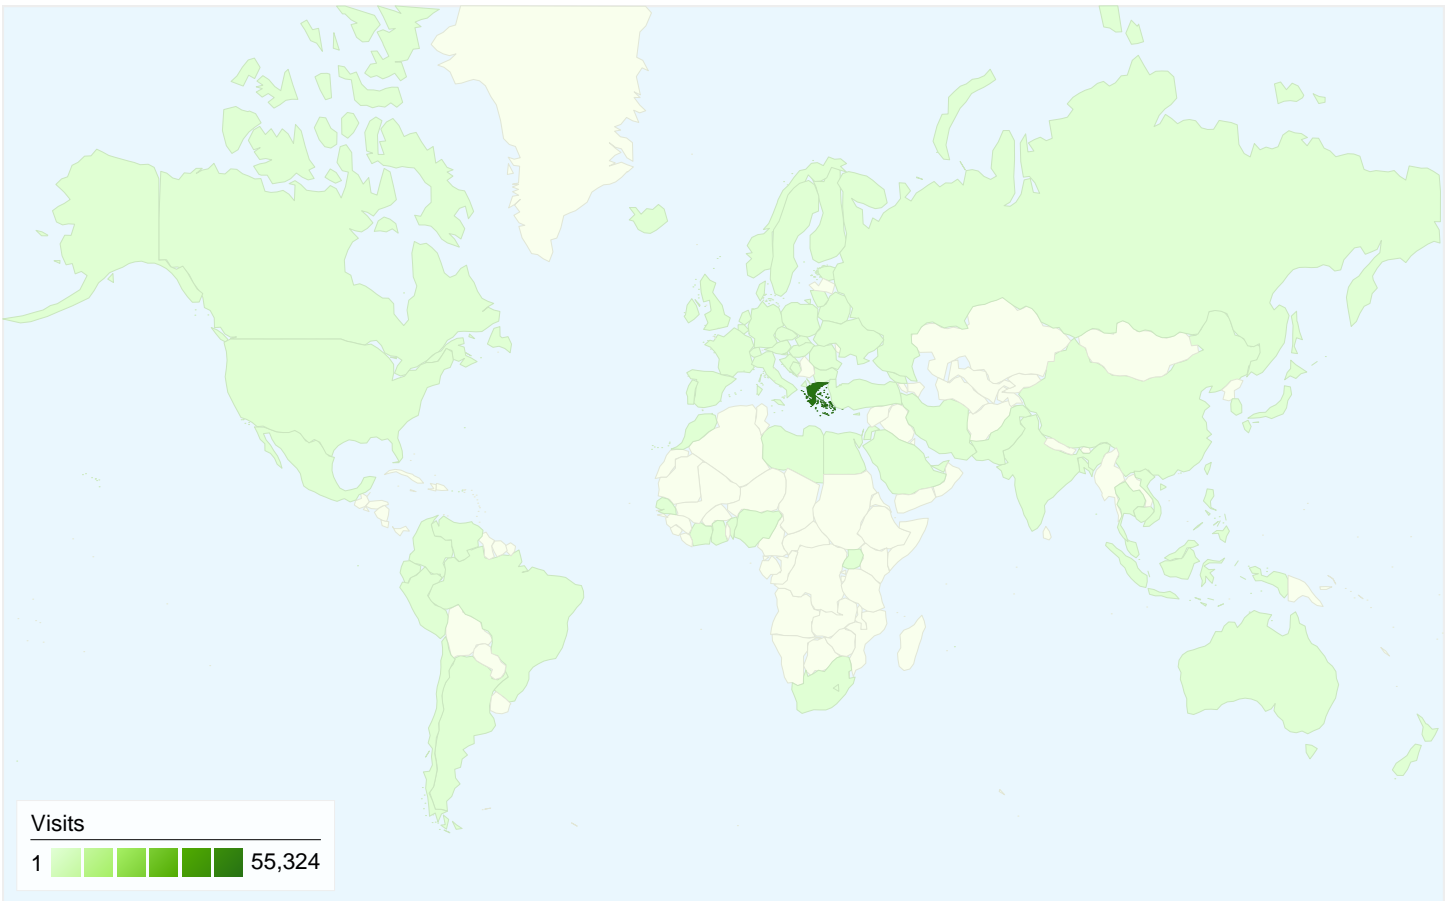

## 32,890 people visited this site

58,425 Visits

32,890 Absolute Unique Visitors

252,086 Pageviews

4.31 Average Pageviews

00:05:41 Time on Site

57.00% Bounce Rate

48.82% New Visits

## 58,425 visits came from 89 countries/territories

## All traffic sources sent 58,425 visits via 286 sources and mediums