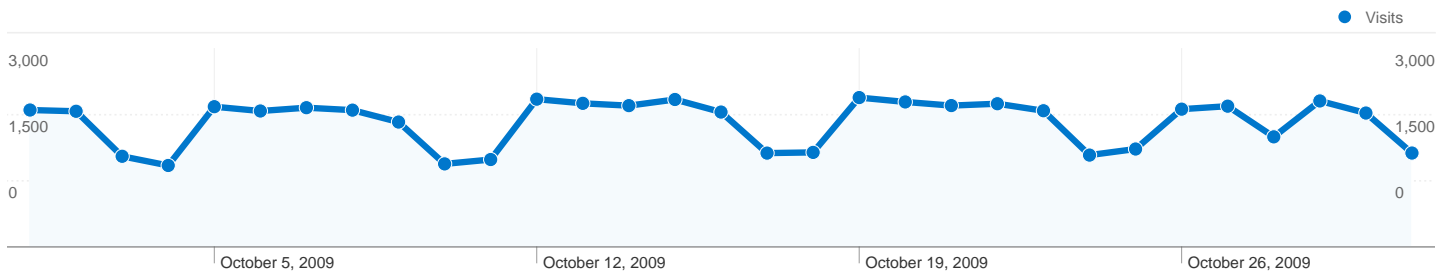

58,425 visits used 52 flash versions

Site Usage

Flash Version	Visits	Pages/Visit	Avg. Time on Site	% New Visits	Bounce Rate
Visits 58,425 % of Site Total: 100.00%	Pages/Visit 4.31 Site Avg: 4.31 (0.00%)	Avg. Time on Site 00:05:41 Site Avg: 00:05:41 (0.00%)	% New Visits 48.90% Site Avg: 48.82% (0.16%)	Bounce Rate 57.00% Site Avg: 57.00% (0.00%)	
10.0 r32	32,596	4.84	00:06:45	46.82%	52.09%
10.0 r22	14,832	4.03	00:05:07	53.50%	58.78%
10.0 r12	2,909	2.82	00:02:51	67.27%	69.96%
(not set)	2,710	1.72	00:01:42	17.97%	86.31%
9.0 r124	1,592	4.14	00:04:16	68.22%	67.78%
10.0 r2	891	5.43	00:06:13	31.87%	40.85%
9.0 r115	570	2.69	00:02:52	69.47%	72.46%
9.0 r45	389	5.04	00:06:18	44.47%	50.90%
10.0 r23	320	3.85	00:06:21	14.06%	46.56%
9.0 r47	291	2.66	00:03:01	74.57%	69.07%

1 - 10 of 52