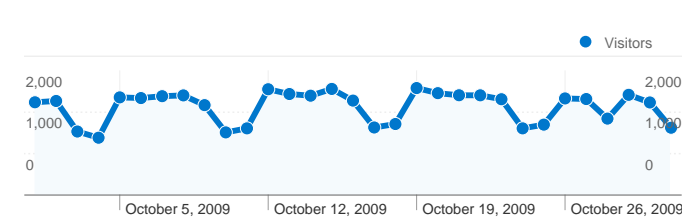

**Site Usage**

**58,425** Visits

**57.00%** Bounce Rate

**252,086** Pageviews

**00:05:41** Avg. Time on Site

**4.31** Pages/Visit

**48.82%** % New Visits

**Visitors Overview**

## 32,890 people visited this site

58,425 Visits

32,890 Absolute Unique Visitors

252,086 Pageviews

4.31 Average Pageviews

00:05:41 Time on Site

57.00% Bounce Rate

48.82% New Visits

## All traffic sources sent 58,425 visits via 286 sources and mediums

## 58,425 visits used 48 browser and OS combinations