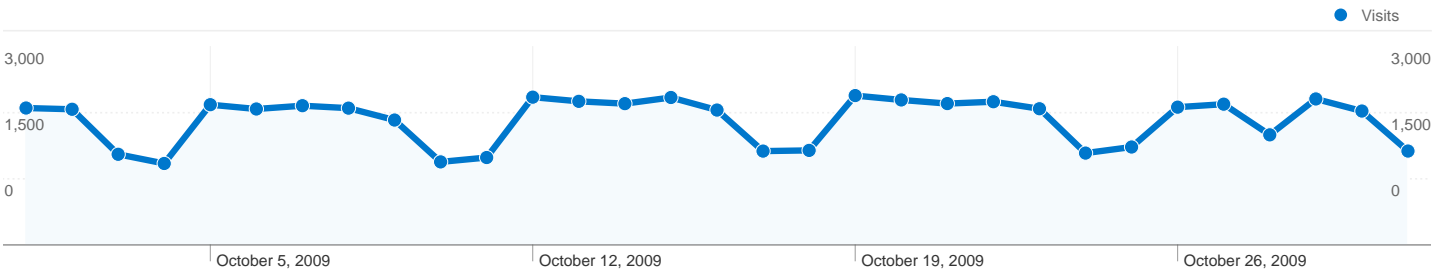

58,425 visits used 48 browser and OS combinations

Site Usage

Visits	Pages/Visit	Avg. Time on Site	% New Visits	Bounce Rate	
58,425 % of Site Total: 100.00%	4.31 Site Avg: 4.31 (0.00%)	00:05:41 Site Avg: 00:05:41 (0.00%)	48.90% Site Avg: 48.82% (0.16%)	57.00% Site Avg: 57.00% (0.00%)	
Browser and OS	Visits	Pages/Visit	Avg. Time on Site	% New Visits	Bounce Rate
Firefox / Windows	25,379	4.77	00:05:56	50.70%	53.80%
Internet Explorer / Windows	16,910	2.64	00:02:38	70.02%	71.90%
Safari / Macintosh	7,450	5.11	00:06:18	10.82%	46.31%
Firefox / Macintosh	3,969	7.37	00:11:33	18.90%	32.10%
Chrome / Windows	2,463	4.08	00:04:18	52.86%	56.11%
Opera / Windows	1,030	5.28	00:29:43	38.06%	59.90%
Safari / Windows	422	3.19	00:02:52	26.54%	66.82%
Firefox / Linux	363	2.78	00:02:34	67.49%	60.88%
Safari / iPhone	119	2.83	00:03:41	43.70%	50.42%
Mozilla / Linux	66	2.79	00:01:53	56.06%	62.12%

1 - 10 of 48