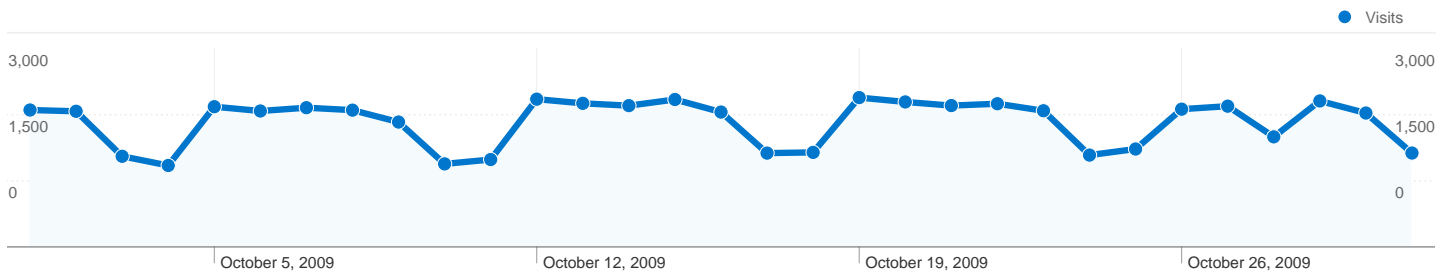

## 32,890 people visited this site

58,425 Visits

32,890 Absolute Unique Visitors

252,086 Pageviews

4.31 Average Pageviews

00:05:41 Time on Site

57.00% Bounce Rate

48.82% New Visits

## 58,425 visits came from 89 countries/territories

## All traffic sources sent 58,425 visits via 286 sources and mediums

## 58,425 visits used 48 browser and OS combinations