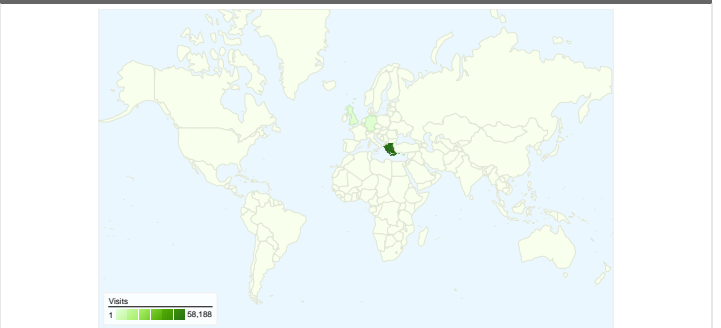

Site Usage

61,278 Visits	58.76% Bounce Rate
242,729 Pageviews	00:05:21 Avg. Time on Site
3.96 Pages/Visit	50.60% % New Visits

Visitors Overview

Map Overlay world

Browsers and OS

Browser and OS	Visits	% visits
Firefox / Windows	26,675	43.53%
Internet Explorer / Windows	18,263	29.80%
Safari / Macintosh	7,265	11.86%
Firefox / Macintosh	3,863	6.30%
Chrome / Windows	2,805	4.58%

All Traffic Sources

Source/Medium	Visits	% visits
google / organic	38,039	62.08%
(direct) / (none)	11,539	18.83%
vcdc.gr / referral	2,297	3.75%
twitterfeed / twitter	1,138	1.86%
facebook.com / referral	1,050	1.71%

61,278 visits came from 89 countries/territories

Site Usage

Country/Territory	Visits	Pages/Visit	Avg. Time on Site	% New Visits	Bounce Rate
Visits 61,278 % of Site Total: 100.00%	Pages/Visit 3.96 Site Avg: 3.96 (0.00%)	Avg. Time on Site 00:05:21 Site Avg: 00:05:21 (0.00%)	% New Visits 50.68% Site Avg: 50.60% (0.15%)	Bounce Rate 58.76% Site Avg: 58.76% (0.00%)	
Greece	58,188	3.95	00:05:25	50.31%	58.90%
Cyprus	776	4.15	00:04:13	60.44%	57.47%
United Kingdom	534	4.78	00:04:35	43.45%	45.88%
Germany	386	6.77	00:09:52	47.15%	51.04%
Belgium	185	5.12	00:03:43	19.46%	20.54%
United States	146	1.27	00:00:15	96.58%	89.04%
Singapore	126	4.31	00:07:26	1.59%	23.02%
Denmark	93	6.26	00:03:00	36.56%	13.98%
France	75	1.27	00:00:35	88.00%	82.67%