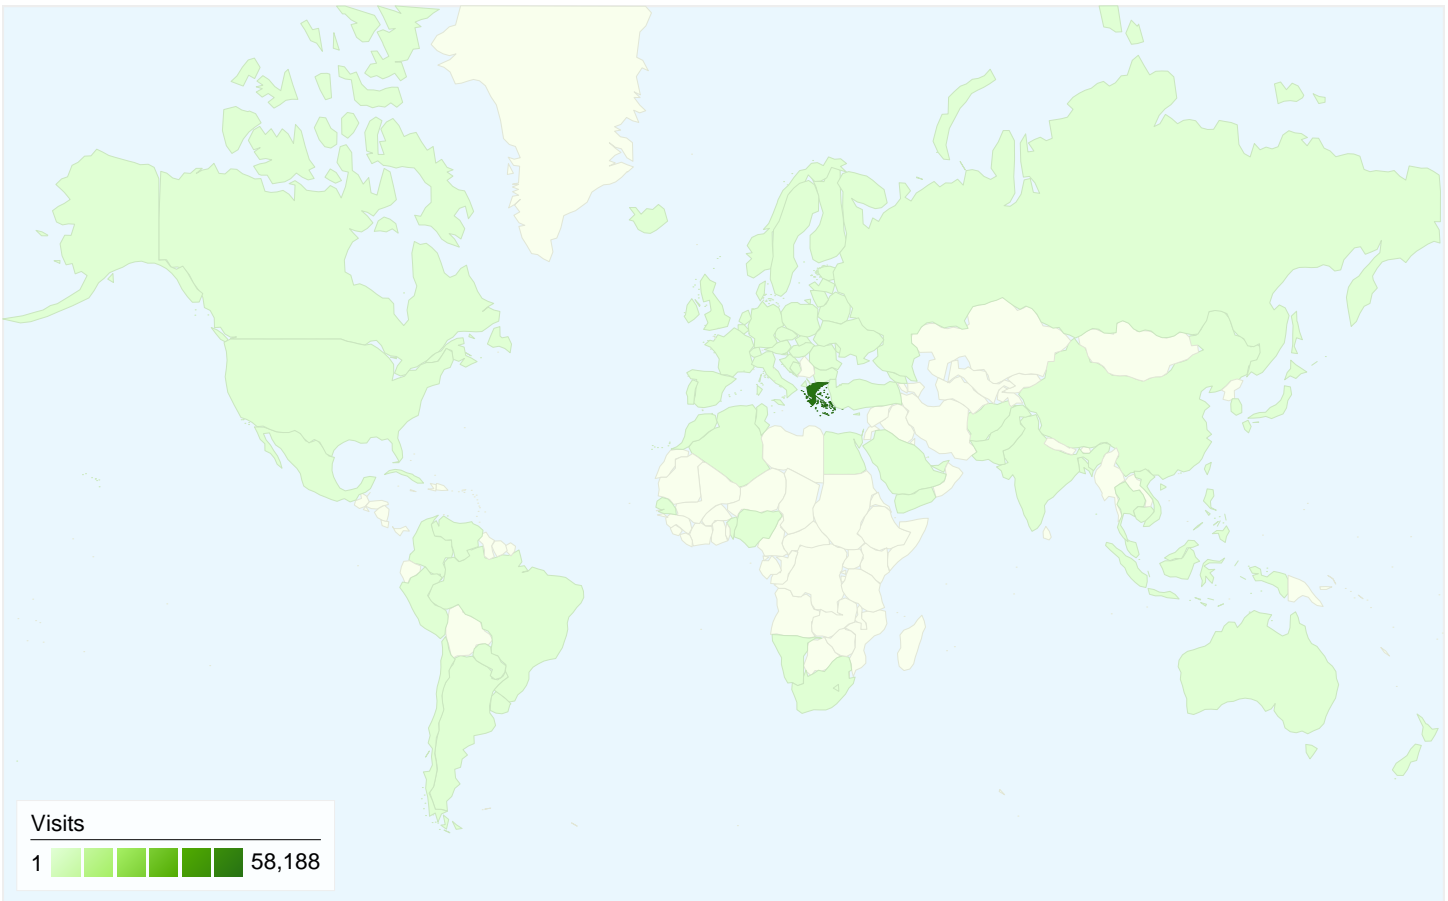

Site Usage

61,278 Visits	58.76% Bounce Rate
242,729 Pageviews	00:05:21 Avg. Time on Site
3.96 Pages/Visit	50.60% % New Visits

Visitors Overview

Map Overlay world

Browsers and OS

Browser and OS	Visits	% visits
Firefox / Windows	26,675	43.53%
Internet Explorer / Windows	18,263	29.80%
Safari / Macintosh	7,265	11.86%
Firefox / Macintosh	3,863	6.30%
Chrome / Windows	2,805	4.58%

35,615 Absolute Unique Visitors

242,729 Pageviews

3.96 Average Pageviews

00:05:21 Time on Site

58.76% Bounce Rate

50.60% New Visits

Technical Profile

Browser	Visits	% visits	Connection Speed	Visits	% visits
Firefox	31,000	50.59%	DSL	36,052	58.83%
Internet Explorer	18,263	29.80%	Unknown	23,568	38.46%
Safari	7,845	12.80%	T1	745	1.22%
Chrome	2,825	4.61%	Dialup	556	0.91%
Opera	1,095	1.79%	Cable	316	0.52%

61,278 visits came from 89 countries/territories

Site Usage

Country/Territory	Visits	Pages/Visit	Avg. Time on Site	% New Visits	Bounce Rate
Visits 61,278 % of Site Total: 100.00%	Pages/Visit 3.96 Site Avg: 3.96 (0.00%)	Avg. Time on Site 00:05:21 Site Avg: 00:05:21 (0.00%)	% New Visits 50.68% Site Avg: 50.60% (0.15%)	Bounce Rate 58.76% Site Avg: 58.76% (0.00%)	
Greece	58,188	3.95	00:05:25	50.31%	58.90%
Cyprus	776	4.15	00:04:13	60.44%	57.47%
United Kingdom	534	4.78	00:04:35	43.45%	45.88%
Germany	386	6.77	00:09:52	47.15%	51.04%
Belgium	185	5.12	00:03:43	19.46%	20.54%
United States	146	1.27	00:00:15	96.58%	89.04%
Singapore	126	4.31	00:07:26	1.59%	23.02%
Denmark	93	6.26	00:03:00	36.56%	13.98%
France	75	1.27	00:00:35	88.00%	82.67%