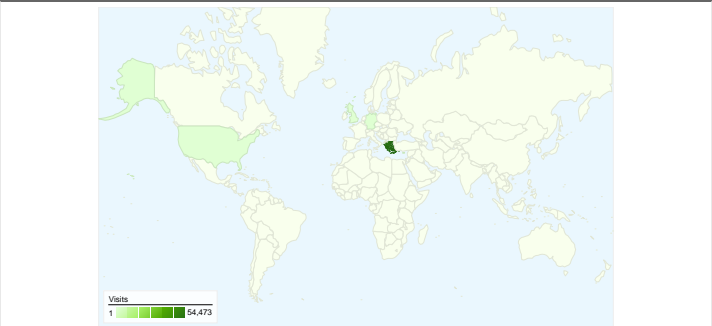

Site Usage

57,285 Visits

60.62% Bounce Rate

210,757 Pageviews

00:04:44 Avg. Time on Site

3.68 Pages/Visit

52.57% % New Visits

Visitors Overview

Map Overlay

Browsers and OS

Browser and OS	Visits	% visits
Firefox / Windows	24,996	43.63%
Internet Explorer / Windows	17,344	30.28%
Safari / Macintosh	6,072	10.60%
Firefox / Macintosh	3,566	6.23%
Chrome / Windows	2,967	5.18%

57,285 visits came from 84 countries/territories

Site Usage

Country/Territory	Visits	Pages/Visit	Avg. Time on Site	% New Visits	Bounce Rate
Visits 57,285 % of Site Total: 100.00%	Pages/Visit 3.68 Site Avg: 3.68 (0.00%)	Avg. Time on Site 00:04:44 Site Avg: 00:04:44 (0.00%)	% New Visits 52.66% Site Avg: 52.57% (0.18%)	Bounce Rate 60.62% Site Avg: 60.62% (0.00%)	
Greece	54,473	3.68	00:04:47	52.08%	60.73%
Cyprus	675	3.26	00:02:38	74.67%	61.78%
Germany	388	6.31	00:09:19	50.26%	52.58%
United Kingdom	349	4.66	00:03:27	52.44%	48.14%
United States	196	1.95	00:01:31	84.69%	77.04%
Belgium	178	4.40	00:02:31	17.42%	24.72%
Singapore	138	5.22	00:08:56	2.17%	10.87%
France	84	1.31	00:00:20	79.76%	86.90%
Denmark	80	5.95	00:04:22	43.75%	16.25%