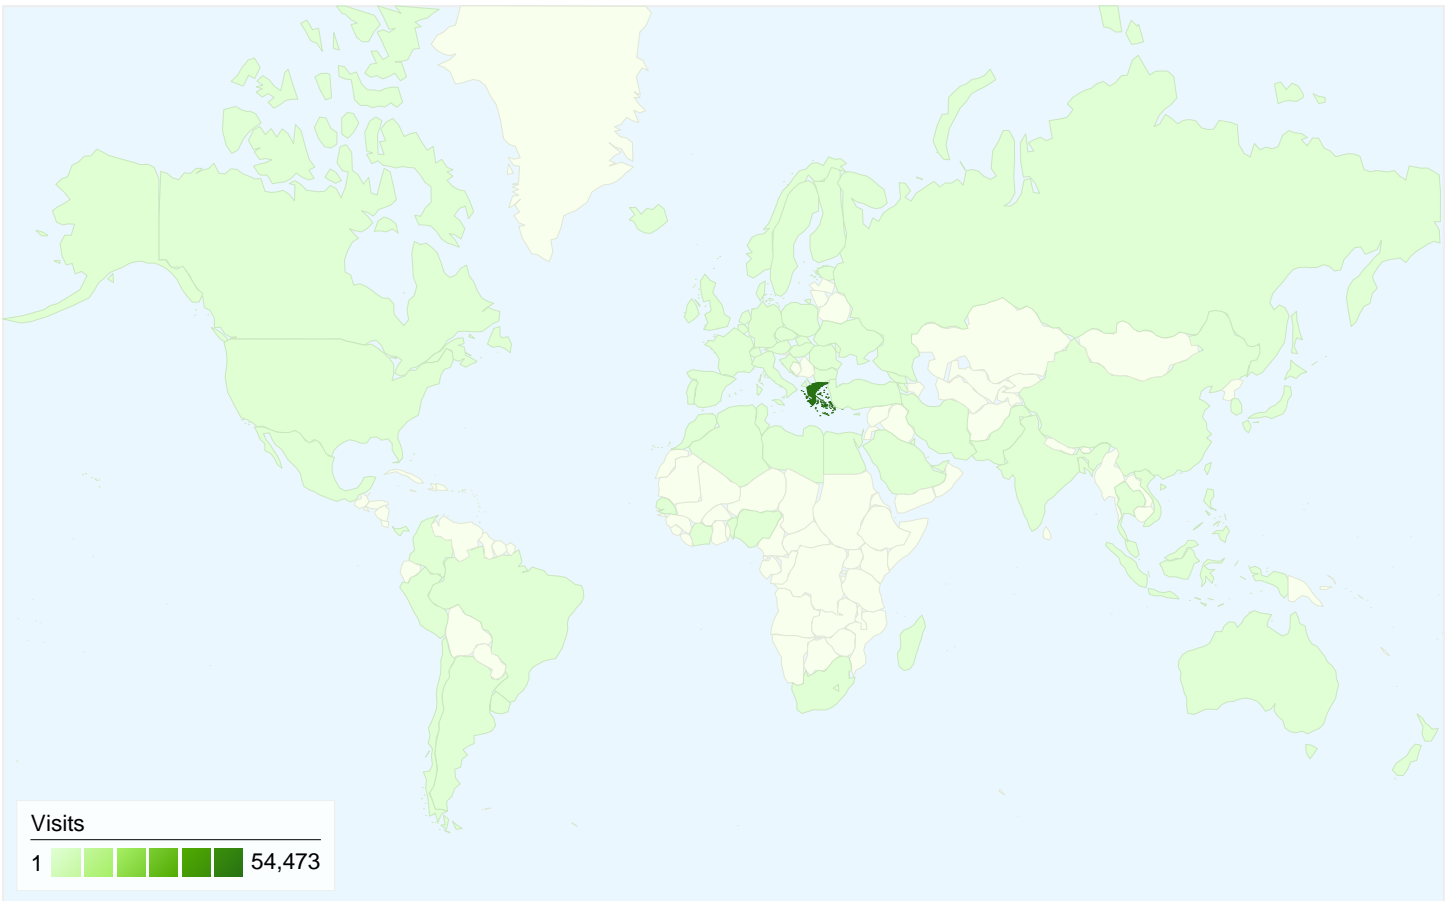

57,285 visits came from 84 countries/territories

Site Usage

Country/Territory	Visits	Pages/Visit	Avg. Time on Site	% New Visits	Bounce Rate
Visits 57,285 % of Site Total: 100.00%	Pages/Visit 3.68 Site Avg: 3.68 (0.00%)	Avg. Time on Site 00:04:44 Site Avg: 00:04:44 (0.00%)	% New Visits 52.66% Site Avg: 52.57% (0.18%)	Bounce Rate 60.62% Site Avg: 60.62% (0.00%)	
Greece	54,473	3.68	00:04:47	52.08%	60.73%
Cyprus	675	3.26	00:02:38	74.67%	61.78%
Germany	388	6.31	00:09:19	50.26%	52.58%
United Kingdom	349	4.66	00:03:27	52.44%	48.14%
United States	196	1.95	00:01:31	84.69%	77.04%
Belgium	178	4.40	00:02:31	17.42%	24.72%
Singapore	138	5.22	00:08:56	2.17%	10.87%
France	84	1.31	00:00:20	79.76%	86.90%
Denmark	80	5.95	00:04:22	43.75%	16.25%