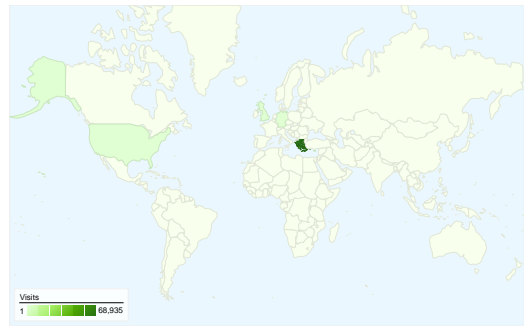

Map Overlay

Browsers and OS

Browser and OS	Visits	% visits
Firefox / Windows	31,278	43.20%
Internet Explorer / Windows	23,083	31.88%
Safari / Macintosh	7,314	10.10%
Chrome / Windows	4,345	6.00%
Firefox / Macintosh	3,556	4.91%

All Traffic Sources

Source/Medium	Visits	% visits
google / organic	48,124	66.46%
(direct) / (none)	11,364	15.69%
vcdc.gr / referral	2,216	3.06%
feedburner / feed	1,835	2.53%
twitter.com / referral	1,382	1.91%