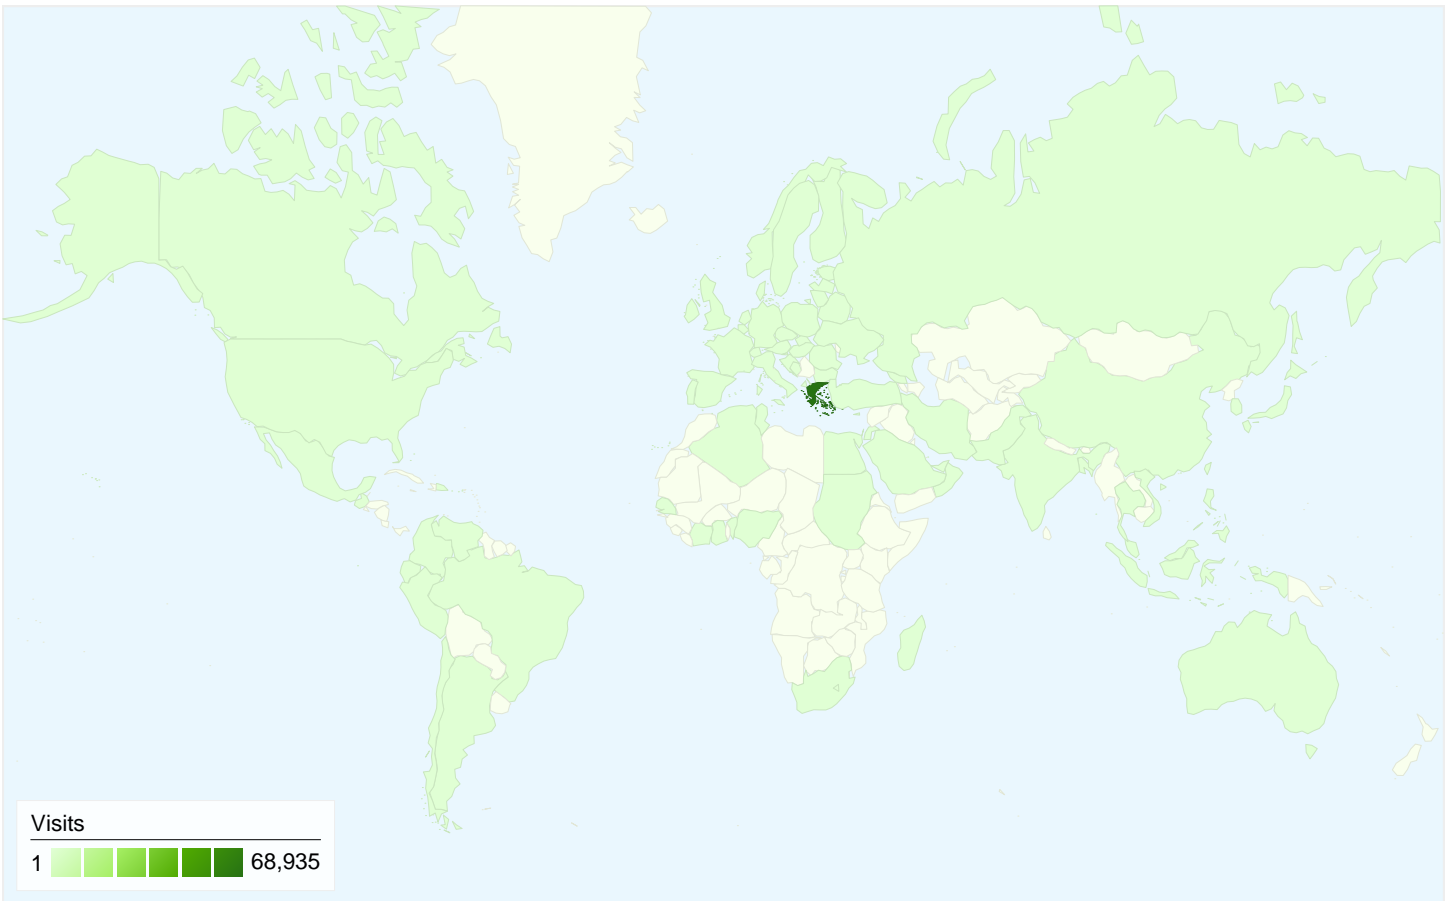

## 45,714 people visited this site

72,409 Visits

45,714 Absolute Unique Visitors

259,815 Pageviews

3.59 Average Pageviews

00:04:43 Time on Site

63.23% Bounce Rate

55.65% New Visits

## 72,409 visits came from 90 countries/territories

## All traffic sources sent 72,409 visits via 318 sources and mediums

## 72,409 visits used 49 browser and OS combinations