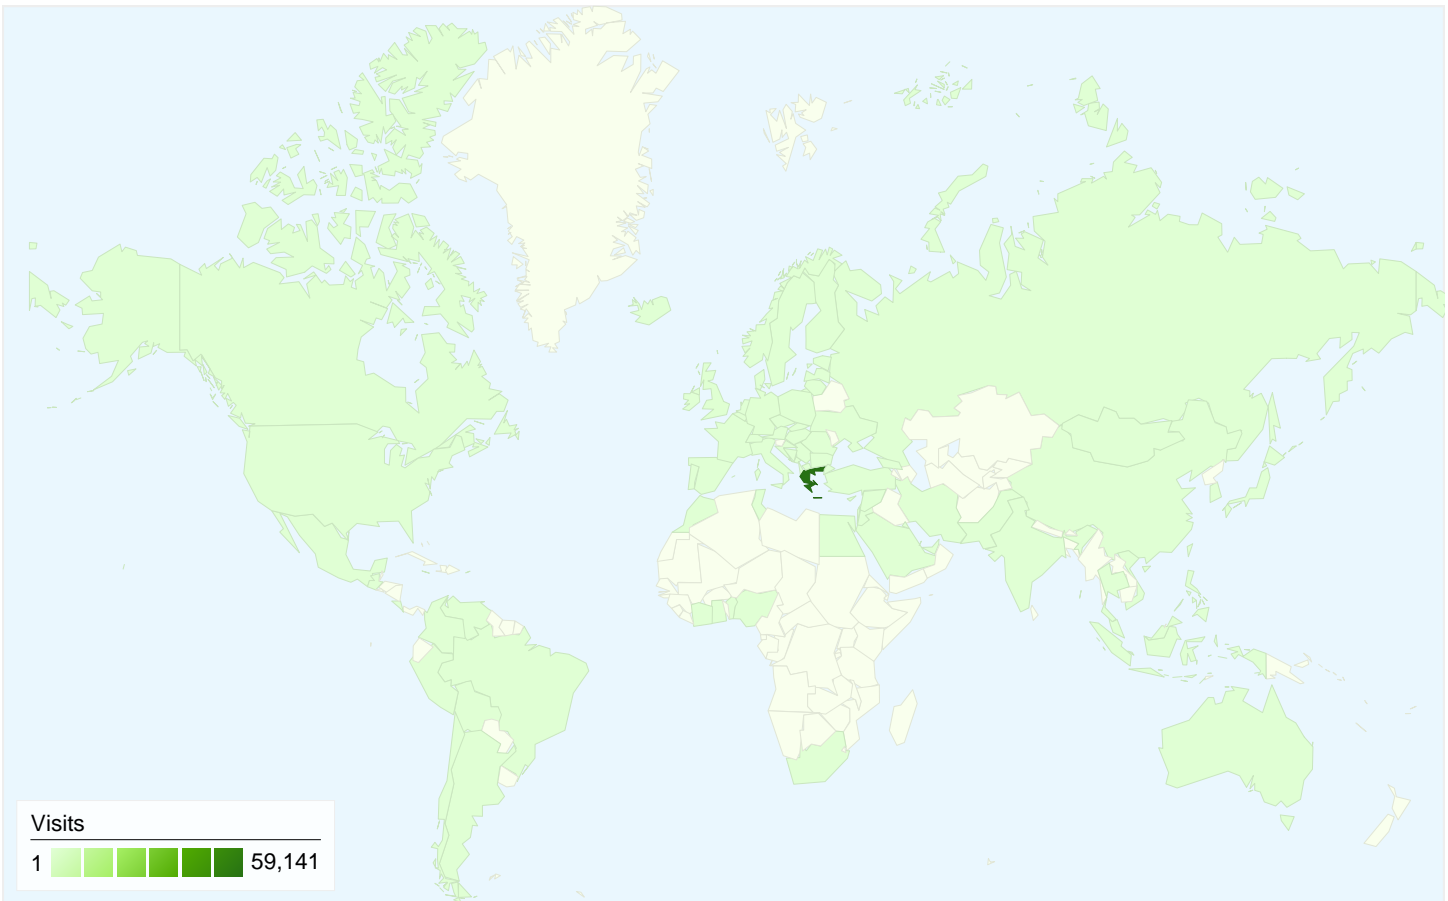

37,978 Absolute Unique Visitors

221,099 Pageviews

3.55 Average Pageviews

00:04:32 Time on Site

61.74% Bounce Rate

52.75% New Visits

Technical Profile

Browser	Visits	% visits	Connection Speed	Visits	% visits
Firefox	30,242	48.56%	DSL	37,003	59.42%
Internet Explorer	19,131	30.72%	Unknown	23,113	37.11%
Safari	7,226	11.60%	T1	1,188	1.91%
Chrome	4,178	6.71%	Dialup	542	0.87%
Opera	1,188	1.91%	Cable	382	0.61%

62,275 visits came from 91 countries/territories

Site Usage

Country/Territory	Visits	Pages/Visit	Avg. Time on Site	% New Visits	Bounce Rate
Visits 62,275 % of Site Total: 100.00%	Pages/Visit 3.55 Site Avg: 3.55 (0.00%)	Avg. Time on Site 00:04:32 Site Avg: 00:04:32 (0.00%)	% New Visits 52.83% Site Avg: 52.75% (0.14%)	Bounce Rate 61.74% Site Avg: 61.74% (0.00%)	
Greece	59,141	3.57	00:04:36	52.38%	61.63%
Cyprus	827	2.89	00:03:00	67.23%	67.11%
United Kingdom	431	4.24	00:05:28	49.42%	49.42%
Germany	315	4.01	00:06:09	56.83%	62.22%
Belgium	257	3.02	00:01:54	10.89%	55.64%
United States	162	1.73	00:00:43	90.12%	87.65%
Denmark	131	7.83	00:05:38	21.37%	9.16%
France	105	3.17	00:02:03	64.76%	68.57%
Netherlands	79	3.80	00:02:55	67.09%	65.82%