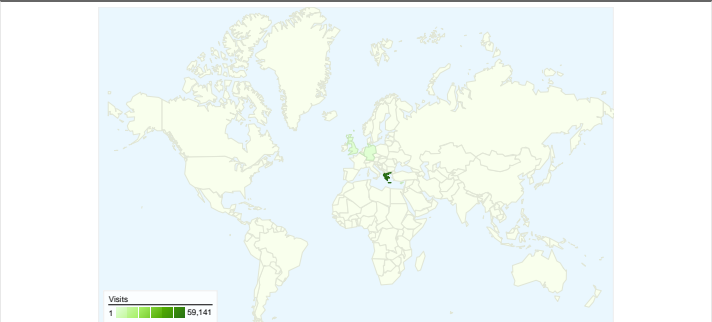

Site Usage

62,275 Visits

61.74% Bounce Rate

221,099 Pageviews

00:04:32 Avg. Time on Site

3.55 Pages/Visit

52.75% % New Visits

Visitors Overview

Map Overlay

Browsers and OS

Browser and OS	Visits	% visits
Firefox / Windows	26,306	42.24%
Internet Explorer / Windows	19,131	30.72%
Safari / Macintosh	6,567	10.55%
Chrome / Windows	3,978	6.39%
Firefox / Macintosh	3,378	5.42%

62,275 visits came from 91 countries/territories

Site Usage

Country/Territory	Visits	Pages/Visit	Avg. Time on Site	% New Visits	Bounce Rate
Visits 62,275 % of Site Total: 100.00%	Pages/Visit 3.55 Site Avg: 3.55 (0.00%)	Avg. Time on Site 00:04:32 Site Avg: 00:04:32 (0.00%)	% New Visits 52.83% Site Avg: 52.75% (0.14%)	Bounce Rate 61.74% Site Avg: 61.74% (0.00%)	
Greece	59,141	3.57	00:04:36	52.38%	61.63%
Cyprus	827	2.89	00:03:00	67.23%	67.11%
United Kingdom	431	4.24	00:05:28	49.42%	49.42%
Germany	315	4.01	00:06:09	56.83%	62.22%
Belgium	257	3.02	00:01:54	10.89%	55.64%
United States	162	1.73	00:00:43	90.12%	87.65%
Denmark	131	7.83	00:05:38	21.37%	9.16%
France	105	3.17	00:02:03	64.76%	68.57%
Netherlands	79	3.80	00:02:55	67.09%	65.82%