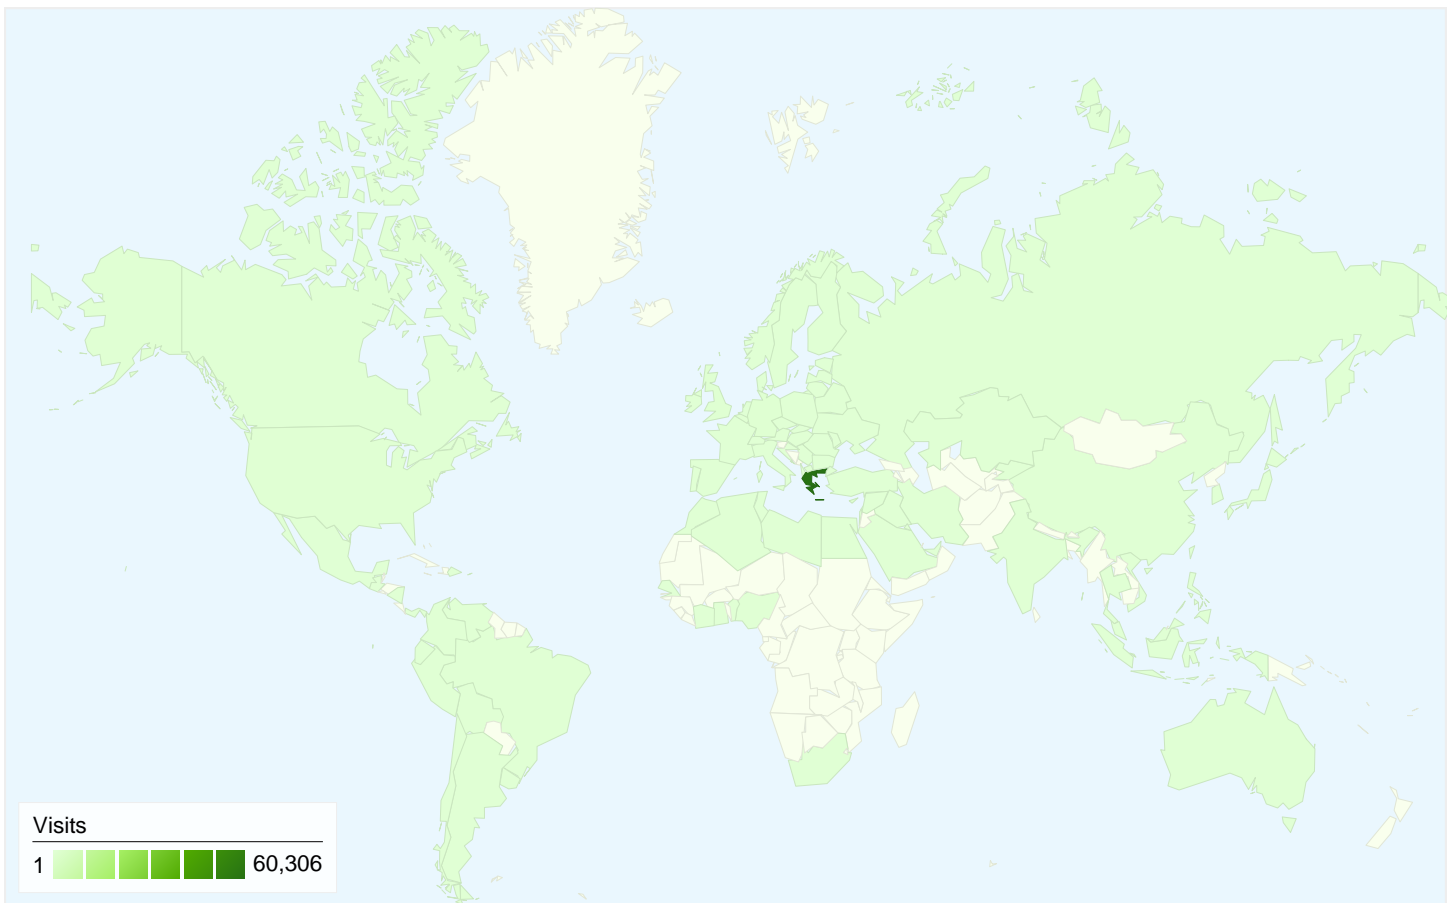

39,068 Absolute Unique Visitors

217,797 Pageviews

3.41 Average Pageviews

00:04:18 Time on Site

62.88% Bounce Rate

53.10% New Visits

Technical Profile

Browser	Visits	% visits	Connection Speed	Visits	% visits
Firefox	31,445	49.27%	DSL	37,497	58.76%
Internet Explorer	19,138	29.99%	Unknown	23,516	36.85%
Safari	7,440	11.66%	T1	1,662	2.60%
Chrome	4,442	6.96%	Dialup	639	1.00%
Opera	1,102	1.73%	Cable	458	0.72%

63,819 visits came from 92 countries/territories

Site Usage

Country/Territory	Visits	Pages/Visit	Avg. Time on Site	% New Visits	Bounce Rate
Visits 63,819 % of Site Total: 100.00%	Pages/Visit 3.41 Site Avg: 3.41 (0.00%)	Avg. Time on Site 00:04:18 Site Avg: 00:04:18 (0.00%)	% New Visits 53.15% Site Avg: 53.10% (0.11%)	Bounce Rate 62.88% Site Avg: 62.88% (0.00%)	
Greece	60,306	3.44	00:04:24	52.69%	62.85%
Cyprus	801	2.46	00:02:12	66.54%	70.54%
Germany	392	5.90	00:07:53	48.98%	51.53%
United Kingdom	373	3.36	00:02:39	64.61%	57.64%
(not set)	248	3.25	00:04:19	45.56%	61.69%
United States	217	1.24	00:00:29	87.56%	86.64%
Belgium	189	1.97	00:00:48	17.99%	65.08%
Denmark	157	6.59	00:03:53	34.39%	10.19%
Spain	153	2.22	00:01:47	52.29%	54.90%