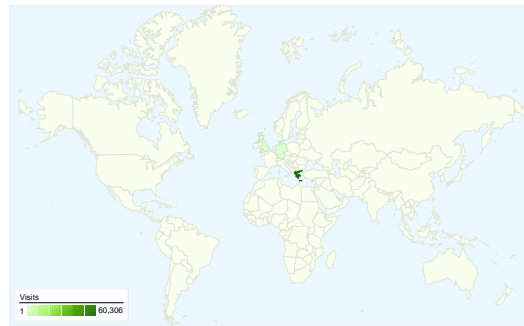

Site Usage

63,819 Visits

62.88% Bounce Rate

217,797 Pageviews

00:04:18 Avg. Time on Site

3.41 Pages/Visit

53.10% % New Visits

Visitors Overview

Visitors
39,068

Map Overlay

Browsers and OS

Browser and OS	Visits	% visits
Firefox / Windows	27,400	42.93%
Internet Explorer / Windows	19,137	29.99%
Safari / Macintosh	6,623	10.38%
Chrome / Windows	4,162	6.52%
Firefox / Macintosh	3,503	5.49%

63,819 visits came from 92 countries/territories

Site Usage

Country/Territory	Visits	Pages/Visit	Avg. Time on Site	% New Visits	Bounce Rate
Visits 63,819 % of Site Total: 100.00%	Pages/Visit 3.41 Site Avg: 3.41 (0.00%)	Avg. Time on Site 00:04:18 Site Avg: 00:04:18 (0.00%)	% New Visits 53.15% Site Avg: 53.10% (0.11%)	Bounce Rate 62.88% Site Avg: 62.88% (0.00%)	
Greece	60,306	3.44	00:04:24	52.69%	62.85%
Cyprus	801	2.46	00:02:12	66.54%	70.54%
Germany	392	5.90	00:07:53	48.98%	51.53%
United Kingdom	373	3.36	00:02:39	64.61%	57.64%
(not set)	248	3.25	00:04:19	45.56%	61.69%
United States	217	1.24	00:00:29	87.56%	86.64%
Belgium	189	1.97	00:00:48	17.99%	65.08%
Denmark	157	6.59	00:03:53	34.39%	10.19%
Spain	153	2.22	00:01:47	52.29%	54.90%