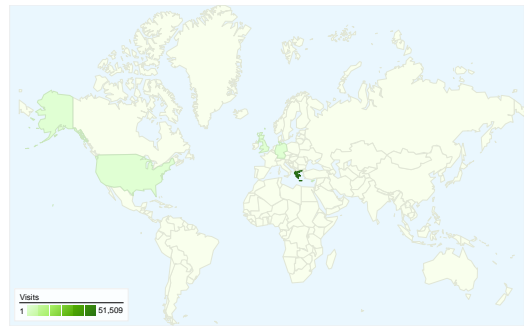

**Site Usage**

**54,168** Visits

**61.28%** Bounce Rate

**187,429** Pageviews

**00:04:18** Avg. Time on Site

**3.46** Pages/Visit

**52.86%** % New Visits

**Visitors Overview**

**Visitors**  
**33,183**

**Map Overlay**

**Browsers and OS**

Browser and OS	Visits	% visits
Firefox / Windows	23,936	44.19%
Internet Explorer / Windows	15,156	27.98%
Safari / Macintosh	5,394	9.96%
Chrome / Windows	3,855	7.12%
Firefox / Macintosh	3,149	5.81%

## 54,168 visits came from 81 countries/territories

## All traffic sources sent 54,168 visits via 252 sources and mediums