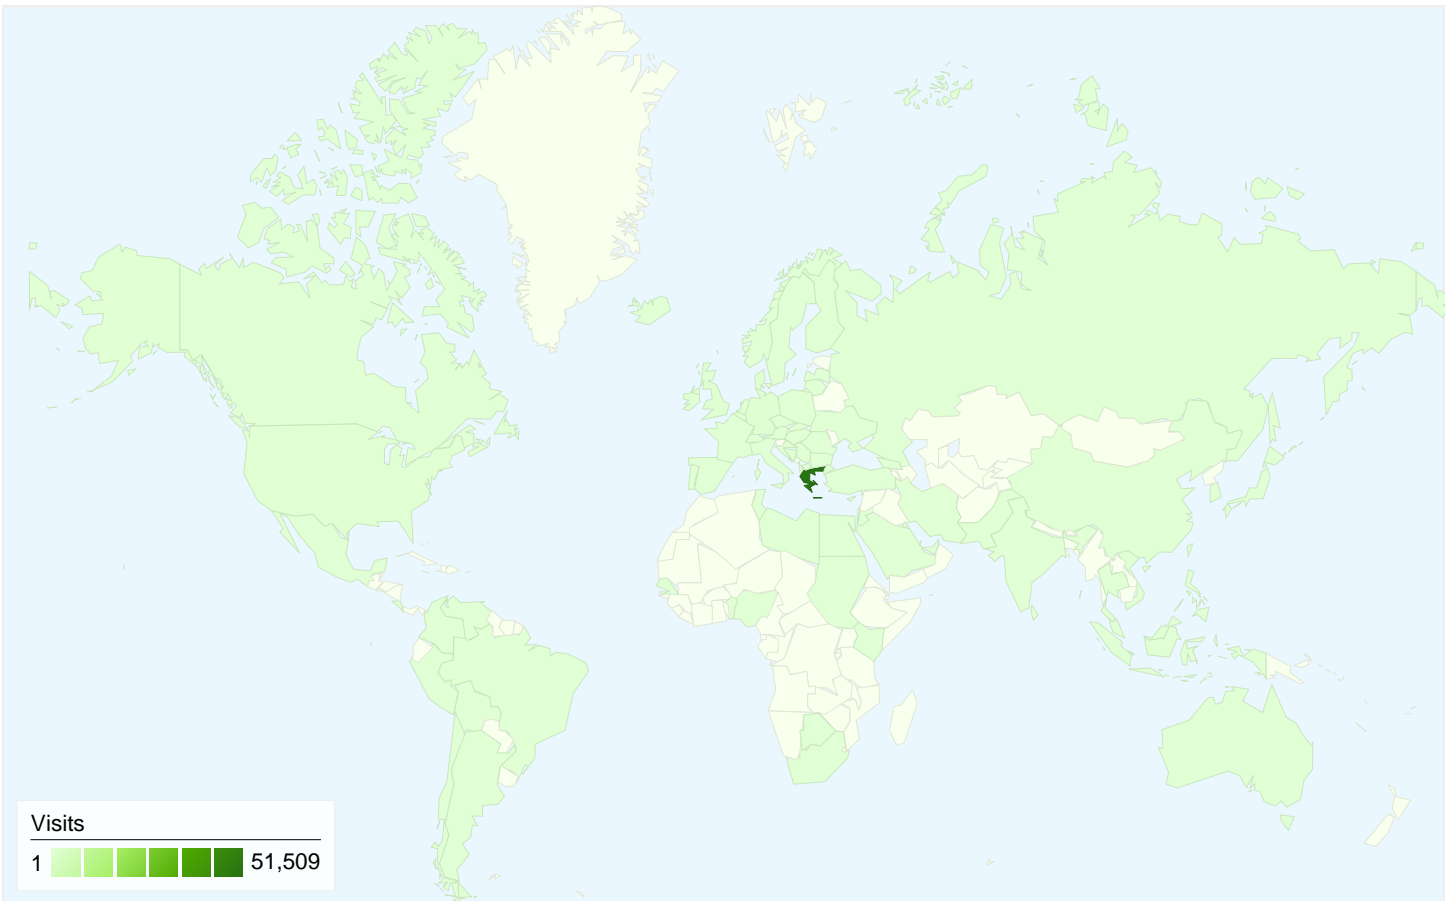

## 33,183 people visited this site

54,168 Visits

33,183 Absolute Unique Visitors

187,429 Pageviews

3.46 Average Pageviews

00:04:18 Time on Site

61.28% Bounce Rate

52.86% New Visits

## 54,168 visits came from 81 countries/territories

## All traffic sources sent 54,168 visits via 252 sources and mediums

## 54,168 visits used 49 browser and OS combinations