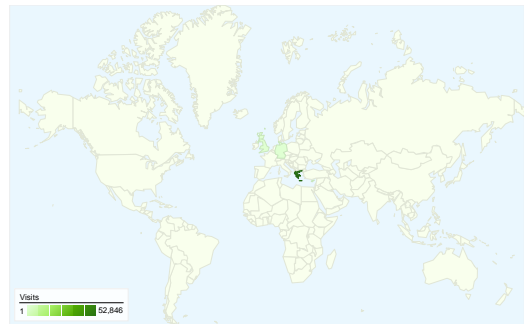

Site Usage

55,708 Visits

59.35% Bounce Rate

199,494 Pageviews

00:04:55 Avg. Time on Site

3.58 Pages/Visit

51.22% % New Visits

Visitors Overview

Visitors
33,120

Map Overlay

Browsers and OS

Browser and OS	Visits	% visits
Firefox / Windows	24,898	44.69%
Internet Explorer / Windows	14,489	26.01%
Safari / Macintosh	5,725	10.28%
Chrome / Windows	4,538	8.15%
Firefox / Macintosh	3,072	5.51%

55,708 visits came from 88 countries/territories

Site Usage

Visits	Pages/Visit	Avg. Time on Site	% New Visits	Bounce Rate	
55,708 % of Site Total: 100.00%	3.58 Site Avg: 3.58 (0.00%)	00:04:55 Site Avg: 00:04:55 (0.00%)	51.30% Site Avg: 51.22% (0.16%)	59.35% Site Avg: 59.35% (0.00%)	
Country/Territory	Visits	Pages/Visit	Avg. Time on Site	% New Visits	Bounce Rate
Greece	52,846	3.55	00:04:50	50.97%	59.46%
Cyprus	614	3.28	00:03:06	77.04%	71.82%
United Kingdom	579	7.61	00:16:25	27.98%	34.54%
Germany	319	5.92	00:09:33	45.77%	44.51%
Singapore	190	5.47	00:11:44	1.05%	7.37%
United States	189	1.54	00:00:44	92.06%	83.60%
Belgium	134	1.82	00:01:00	24.63%	89.55%
Denmark	133	6.82	00:04:53	44.36%	12.78%
Italy	57	1.26	00:00:32	98.25%	85.96%