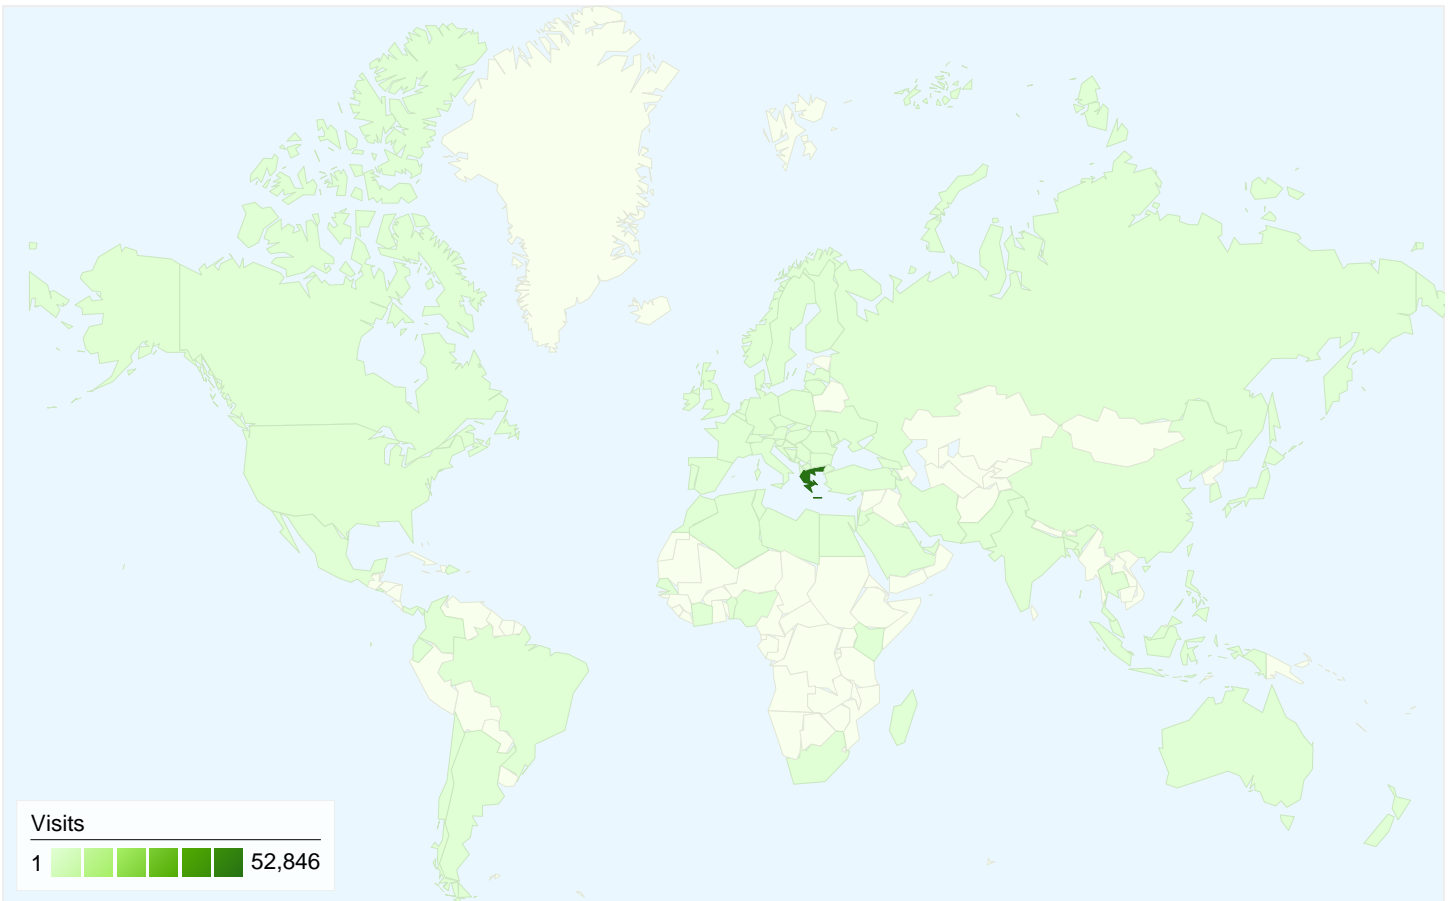

55,708 visits came from 88 countries/territories

Site Usage

Visits	Pages/Visit	Avg. Time on Site	% New Visits	Bounce Rate	
55,708 % of Site Total: 100.00%	3.58 Site Avg: 3.58 (0.00%)	00:04:55 Site Avg: 00:04:55 (0.00%)	51.30% Site Avg: 51.22% (0.16%)	59.35% Site Avg: 59.35% (0.00%)	
Country/Territory	Visits	Pages/Visit	Avg. Time on Site	% New Visits	Bounce Rate
Greece	52,846	3.55	00:04:50	50.97%	59.46%
Cyprus	614	3.28	00:03:06	77.04%	71.82%
United Kingdom	579	7.61	00:16:25	27.98%	34.54%
Germany	319	5.92	00:09:33	45.77%	44.51%
Singapore	190	5.47	00:11:44	1.05%	7.37%
United States	189	1.54	00:00:44	92.06%	83.60%
Belgium	134	1.82	00:01:00	24.63%	89.55%
Denmark	133	6.82	00:04:53	44.36%	12.78%
Italy	57	1.26	00:00:32	98.25%	85.96%