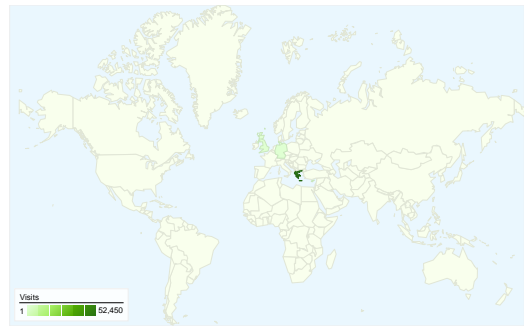

Site Usage

55,206 Visits

60.19% Bounce Rate

201,950 Pageviews

00:05:00 Avg. Time on Site

3.66 Pages/Visit

50.93% % New Visits

Visitors Overview

Visitors
32,645

Map Overlay

Browsers and OS

Browser and OS	Visits	% visits
Firefox / Windows	24,051	43.57%
Internet Explorer / Windows	14,024	25.40%
Safari / Macintosh	6,311	11.43%
Chrome / Windows	4,591	8.32%
Firefox / Macintosh	3,203	5.80%

55,206 visits came from 93 countries/territories

Site Usage

Country/Territory	Visits	Pages/Visit	Avg. Time on Site	% New Visits	Bounce Rate
Visits 55,206 % of Site Total: 100.00%	Pages/Visit 3.66 Site Avg: 3.66 (0.00%)	Avg. Time on Site 00:05:00 Site Avg: 00:05:00 (0.00%)	% New Visits 51.00% Site Avg: 50.93% (0.13%)	Bounce Rate 60.19% Site Avg: 60.19% (0.00%)	
Greece	52,450	3.64	00:05:00	50.73%	60.45%
Cyprus	560	3.38	00:02:25	75.54%	71.61%
United Kingdom	551	5.98	00:09:26	28.68%	29.40%
Germany	314	6.46	00:10:45	45.22%	42.04%
Singapore	210	5.05	00:07:37	1.90%	9.52%
Belgium	159	1.27	00:00:15	16.98%	93.71%
United States	154	3.53	00:03:19	74.03%	62.34%
Denmark	88	6.83	00:03:52	71.59%	15.91%
France	71	2.44	00:00:46	88.73%	59.15%