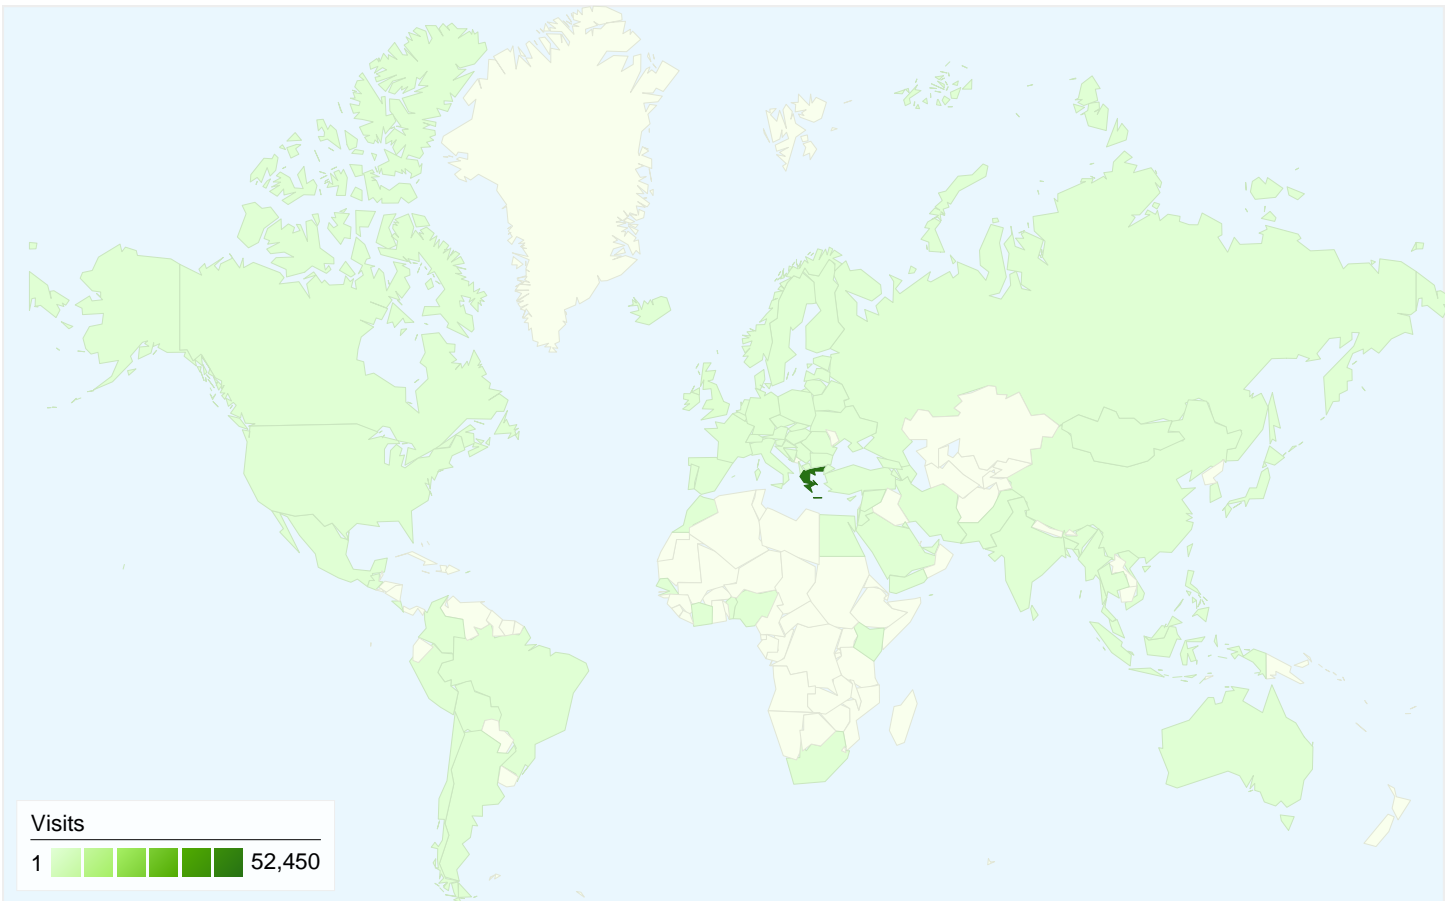

Flash Versions		
Flash Version	Visits	% visits
10.0 r45	20,943	37.94%
10.1 r53	7,952	14.40%
10.0 r42	7,379	13.37%
10.0 r32	7,369	13.35%
10.0 r22	4,402	7.97%

32,645 people visited this site

55,206 Visits

32,645 Absolute Unique Visitors

201,950 Pageviews

3.66 Average Pageviews

00:05:00 Time on Site

60.19% Bounce Rate

50.93% New Visits

Technical Profile

Browser	Visits	% visits	Connection Speed	Visits	% visits
Firefox	27,688	50.15%	DSL	31,443	56.96%
Internet Explorer	14,025	25.40%	Unknown	21,431	38.82%
Safari	6,883	12.47%	T1	1,360	2.46%
Chrome	5,149	9.33%	Cable	485	0.88%
Opera	1,124	2.04%	Dialup	433	0.78%

55,206 visits came from 93 countries/territories

Site Usage

Country/Territory	Visits	Pages/Visit	Avg. Time on Site	% New Visits	Bounce Rate
Visits 55,206 % of Site Total: 100.00%	Pages/Visit 3.66 Site Avg: 3.66 (0.00%)	Avg. Time on Site 00:05:00 Site Avg: 00:05:00 (0.00%)	% New Visits 51.00% Site Avg: 50.93% (0.13%)	Bounce Rate 60.19% Site Avg: 60.19% (0.00%)	
Greece	52,450	3.64	00:05:00	50.73%	60.45%
Cyprus	560	3.38	00:02:25	75.54%	71.61%
United Kingdom	551	5.98	00:09:26	28.68%	29.40%
Germany	314	6.46	00:10:45	45.22%	42.04%
Singapore	210	5.05	00:07:37	1.90%	9.52%
Belgium	159	1.27	00:00:15	16.98%	93.71%
United States	154	3.53	00:03:19	74.03%	62.34%
Denmark	88	6.83	00:03:52	71.59%	15.91%
France	71	2.44	00:00:46	88.73%	59.15%