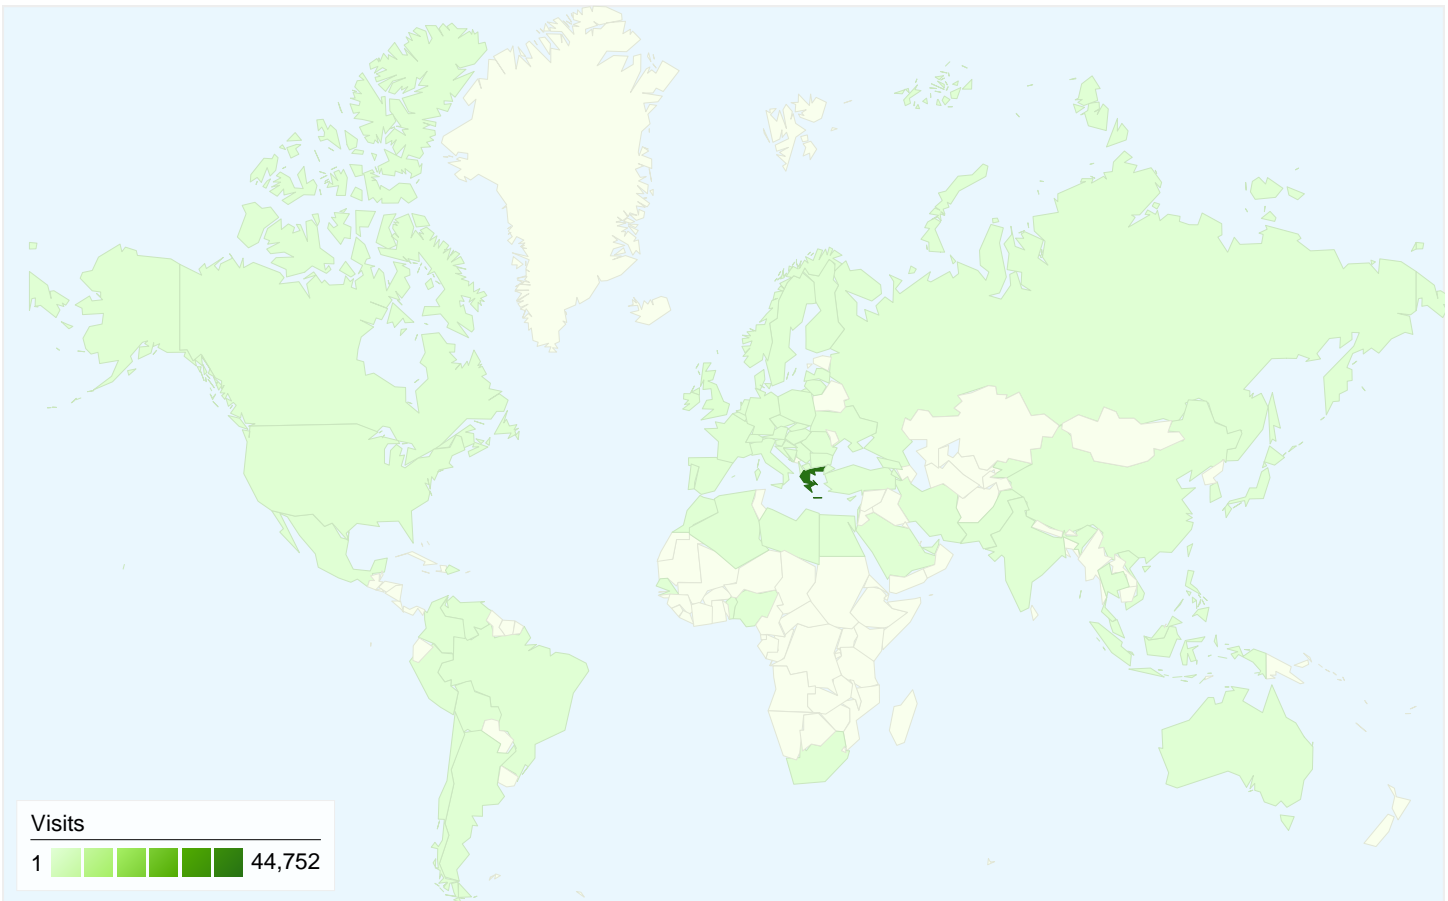

## 27,288 people visited this site

 **47,104** Visits

 **27,288** Absolute Unique Visitors

 **172,081** Pageviews

 **3.65** Average Pageviews

 **00:05:30** Time on Site

 **59.13%** Bounce Rate

 **49.68%** New Visits

## 47,104 visits came from 76 countries/territories

## All traffic sources sent 47,104 visits via 211 sources and mediums

## 47,104 visits used 48 browser and OS combinations