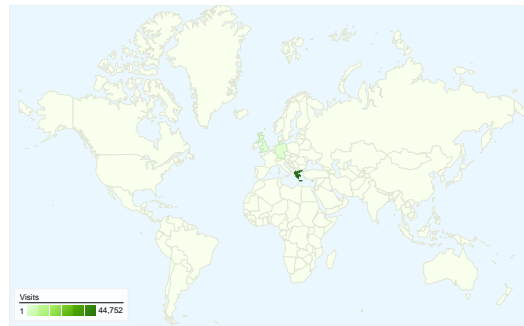

Map Overlay

Browsers and OS

Browser and OS	Visits	% visits
Firefox / Windows	19,821	42.08%
Internet Explorer / Windows	11,471	24.35%
Safari / Macintosh	6,019	12.78%
Chrome / Windows	4,121	8.75%
Firefox / Macintosh	2,889	6.13%

All Traffic Sources

Source/Medium	Visits	% visits
google / organic	27,593	58.58%
(direct) / (none)	9,088	19.29%
google.gr / referral	3,243	6.88%
vcdc.gr / referral	2,508	5.32%
feedburner / feed	1,030	2.19%