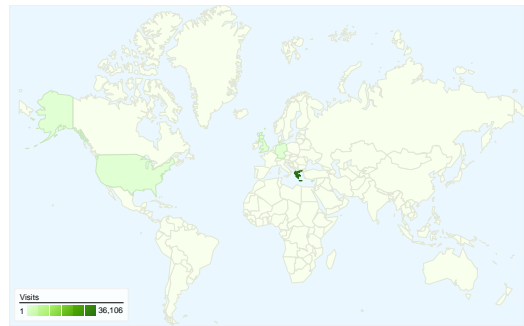

Site Usage

38,152 Visits

63.43% Bounce Rate

114,674 Pageviews

00:03:39 Avg. Time on Site

3.01 Pages/Visit

56.66% % New Visits

Visitors Overview

Visitors
24,807

Map Overlay

Browsers and OS

Browser and OS	Visits	% visits
Firefox / Windows	16,570	43.43%
Internet Explorer / Windows	9,879	25.89%
Chrome / Windows	3,957	10.37%
Safari / Macintosh	3,866	10.13%
Firefox / Macintosh	1,686	4.42%

38,152 visits came from 83 countries/territories

Site Usage

Country/Territory	Visits	Pages/Visit	Avg. Time on Site	% New Visits	Bounce Rate
Visits 38,152 % of Site Total: 100.00%	Pages/Visit 3.01 Site Avg: 3.01 (0.00%)	Avg. Time on Site 00:03:39 Site Avg: 00:03:39 (0.00%)	% New Visits 56.75% Site Avg: 56.66% (0.15%)	Bounce Rate 63.43% Site Avg: 63.43% (0.00%)	
Greece	36,106	2.98	00:03:40	56.29%	63.84%
Cyprus	563	3.25	00:03:26	75.49%	64.48%
United Kingdom	404	4.93	00:06:10	23.02%	30.94%
United States	151	2.10	00:01:54	75.50%	70.20%
Germany	147	4.01	00:04:20	66.67%	63.95%
Denmark	91	6.18	00:02:26	76.92%	10.99%
Singapore	66	5.21	00:05:47	4.55%	13.64%
(not set)	57	1.81	00:01:20	84.21%	64.91%
Netherlands	52	2.21	00:01:50	57.69%	75.00%