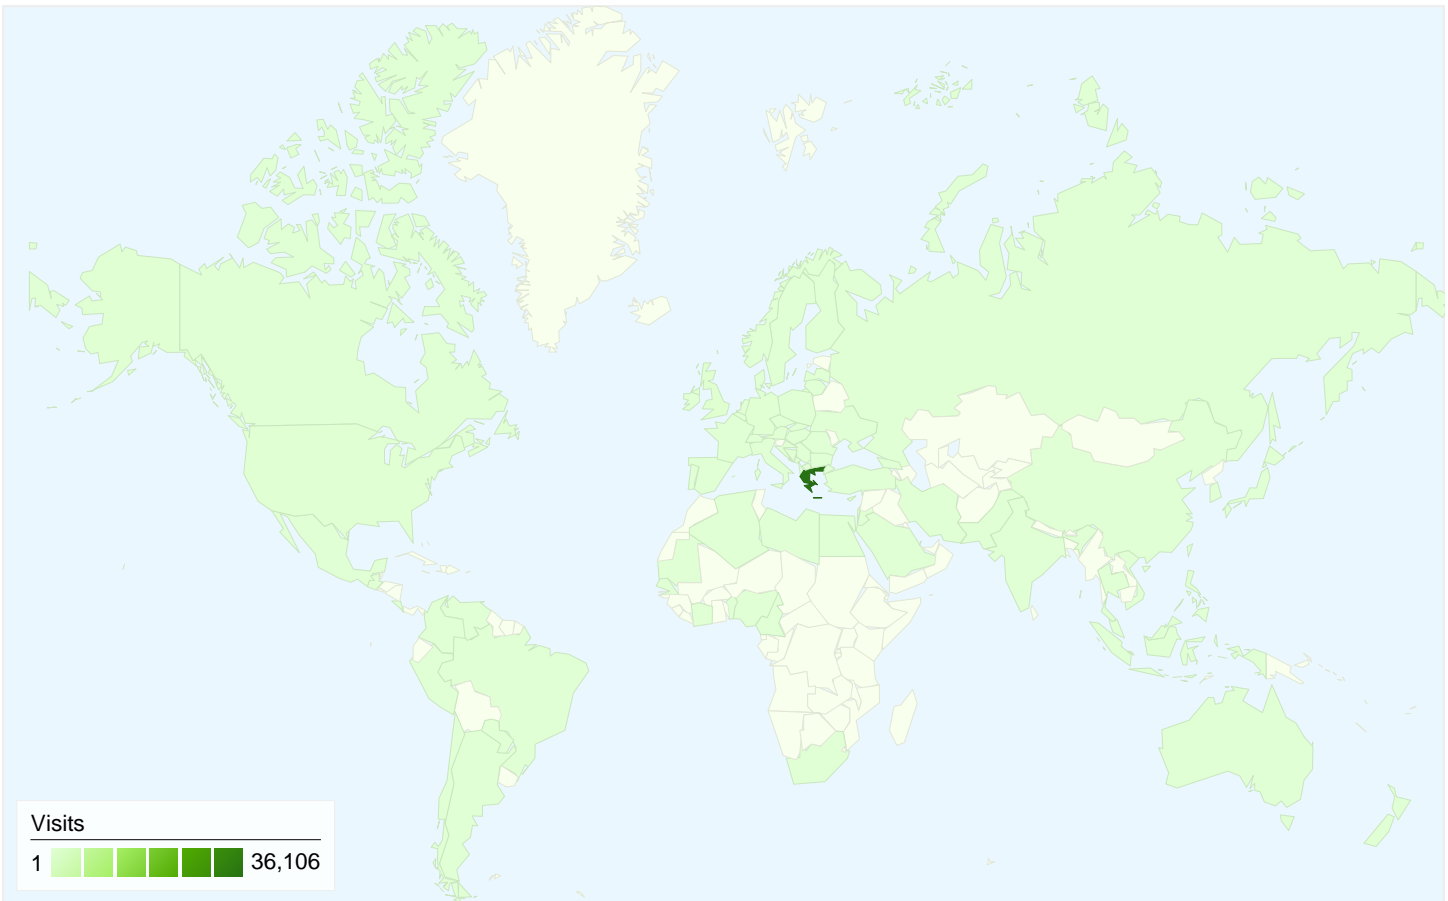

38,152 visits came from 83 countries/territories

Site Usage

Country/Territory	Visits	Pages/Visit	Avg. Time on Site	% New Visits	Bounce Rate
Visits 38,152 % of Site Total: 100.00%	Pages/Visit 3.01 Site Avg: 3.01 (0.00%)	Avg. Time on Site 00:03:39 Site Avg: 00:03:39 (0.00%)	% New Visits 56.75% Site Avg: 56.66% (0.15%)	Bounce Rate 63.43% Site Avg: 63.43% (0.00%)	
Greece	36,106	2.98	00:03:40	56.29%	63.84%
Cyprus	563	3.25	00:03:26	75.49%	64.48%
United Kingdom	404	4.93	00:06:10	23.02%	30.94%
United States	151	2.10	00:01:54	75.50%	70.20%
Germany	147	4.01	00:04:20	66.67%	63.95%
Denmark	91	6.18	00:02:26	76.92%	10.99%
Singapore	66	5.21	00:05:47	4.55%	13.64%
(not set)	57	1.81	00:01:20	84.21%	64.91%
Netherlands	52	2.21	00:01:50	57.69%	75.00%