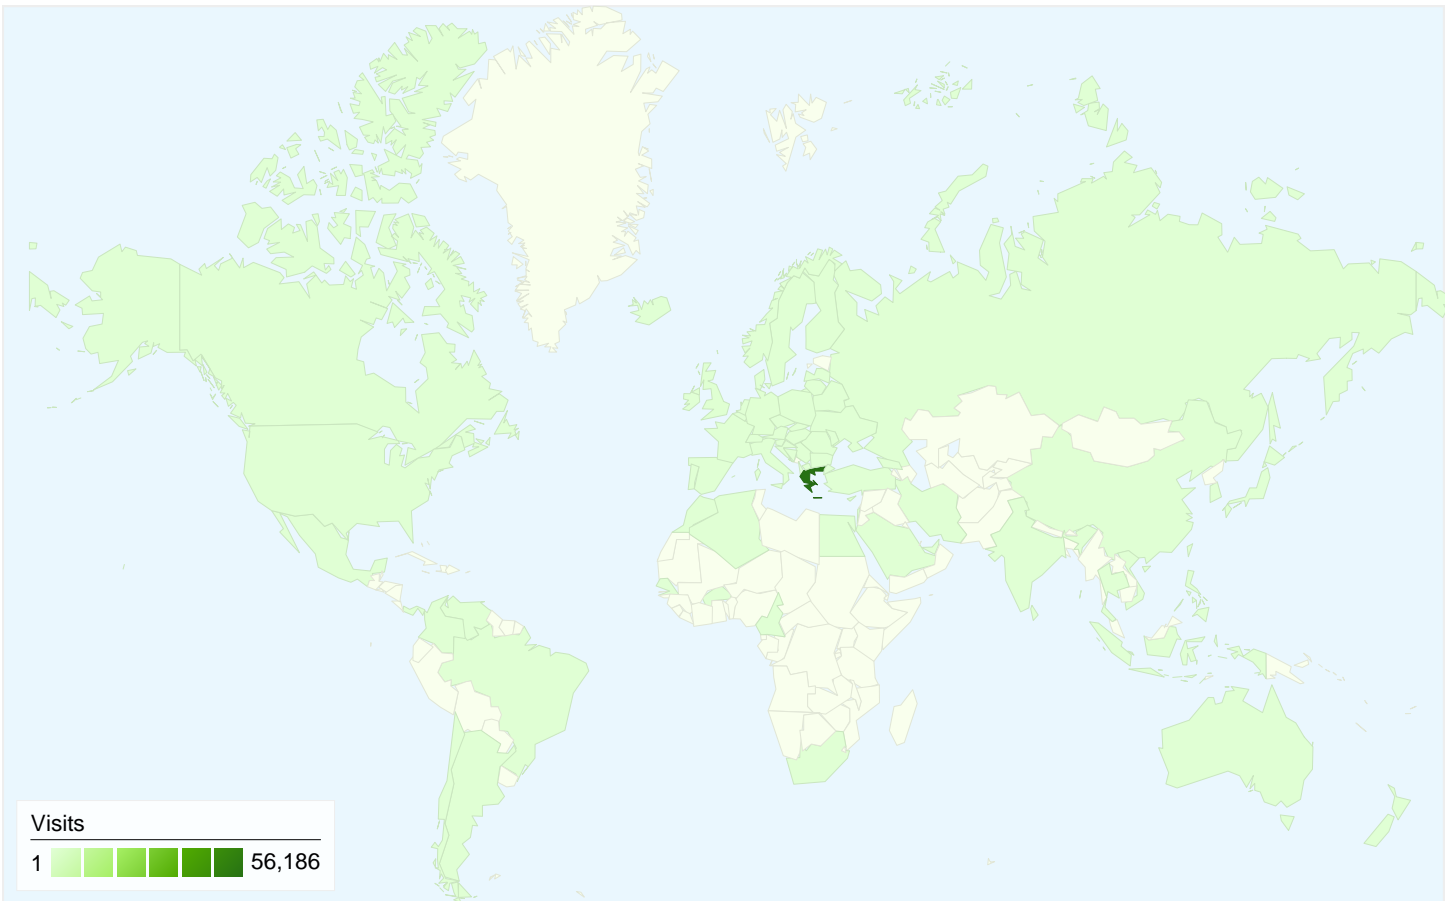

58,756 visits came from 75 countries/territories

Site Usage

Country/Territory	Visits	Pages/Visit	Avg. Time on Site	% New Visits	Bounce Rate
Visits 58,756 % of Site Total: 100.00%	Pages/Visit 3.16 Site Avg: 3.16 (0.00%)	Avg. Time on Site 00:03:58 Site Avg: 00:03:58 (0.00%)	% New Visits 55.59% Site Avg: 55.53% (0.11%)	Bounce Rate 63.11% Site Avg: 63.11% (0.00%)	
Greece	56,186	3.13	00:03:52	55.31%	63.23%
Cyprus	727	2.49	00:09:40	70.70%	71.94%
United Kingdom	492	3.96	00:04:49	32.93%	50.41%
Germany	307	9.44	00:13:15	49.84%	44.95%
United States	150	2.49	00:02:24	74.00%	64.67%
Singapore	122	4.13	00:04:18	32.79%	15.57%
Denmark	79	7.51	00:03:09	64.56%	8.86%
(not set)	62	1.60	00:01:06	62.90%	72.58%
Italy	51	1.69	00:00:59	88.24%	70.59%