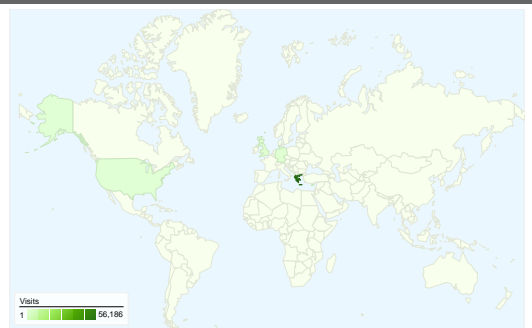

Site Usage

58,756 Visits

63.11% Bounce Rate

185,650 Pageviews

00:03:58 Avg. Time on Site

3.16 Pages/Visit

55.53% % New Visits

Visitors Overview

Visitors
37,148

Map Overlay

Browsers and OS

Browser and OS	Visits	% visits
Firefox / Windows	23,751	40.42%
Internet Explorer / Windows	14,641	24.92%
Chrome / Windows	7,090	12.07%
Safari / Macintosh	6,792	11.56%
Firefox / Macintosh	2,981	5.07%

All Traffic Sources

Source/Medium	Visits	% visits
google / organic	37,459	63.75%
(direct) / (none)	9,346	15.91%
vcdc.gr / referral	3,055	5.20%
google.gr / referral	2,685	4.57%
twitter.com / referral	1,194	2.03%

58,756 visits came from 75 countries/territories

Site Usage

Country/Territory	Visits	Pages/Visit	Avg. Time on Site	% New Visits	Bounce Rate
Visits 58,756 % of Site Total: 100.00%	Pages/Visit 3.16 Site Avg: 3.16 (0.00%)	Avg. Time on Site 00:03:58 Site Avg: 00:03:58 (0.00%)	% New Visits 55.59% Site Avg: 55.53% (0.11%)	Bounce Rate 63.11% Site Avg: 63.11% (0.00%)	
Greece	56,186	3.13	00:03:52	55.31%	63.23%
Cyprus	727	2.49	00:09:40	70.70%	71.94%
United Kingdom	492	3.96	00:04:49	32.93%	50.41%
Germany	307	9.44	00:13:15	49.84%	44.95%
United States	150	2.49	00:02:24	74.00%	64.67%
Singapore	122	4.13	00:04:18	32.79%	15.57%
Denmark	79	7.51	00:03:09	64.56%	8.86%
(not set)	62	1.60	00:01:06	62.90%	72.58%
Italy	51	1.69	00:00:59	88.24%	70.59%