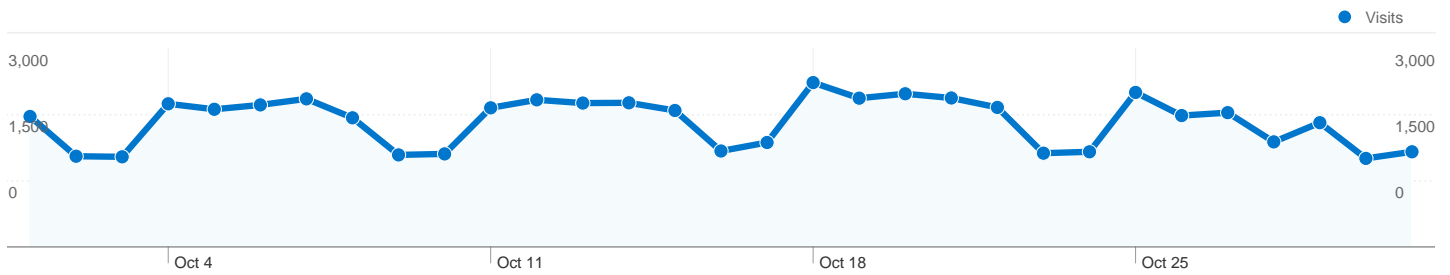

58,749 visits used 55 browser and OS combinations

Site Usage

Visits	Pages/Visit	Avg. Time on Site	% New Visits	Bounce Rate	
58,749 % of Site Total: 100.00%	3.15 Site Avg: 3.15 (0.00%)	00:04:06 Site Avg: 00:04:06 (0.00%)	55.28% Site Avg: 55.20% (0.16%)	63.11% Site Avg: 63.11% (0.00%)	
Browser and OS	Visits	Pages/Visit	Avg. Time on Site	% New Visits	Bounce Rate
Firefox / Windows	24,104	3.32	00:04:34	59.50%	61.58%
Internet Explorer / Windows	14,206	2.14	00:02:00	76.07%	76.59%
Chrome / Windows	7,140	3.07	00:03:11	59.47%	61.55%
Safari / Macintosh	6,595	3.44	00:03:45	13.03%	58.17%
Firefox / Macintosh	2,937	5.39	00:07:39	22.61%	37.25%
Opera / Windows	1,169	5.16	00:18:11	43.11%	48.16%
Firefox / Linux	646	3.37	00:04:05	47.99%	49.85%
Chrome / Macintosh	558	4.70	00:05:11	24.55%	43.19%
Safari / Windows	326	2.77	00:02:45	32.21%	74.85%
Chrome / Linux	270	3.26	00:05:55	29.26%	50.74%

1 - 10 of 55