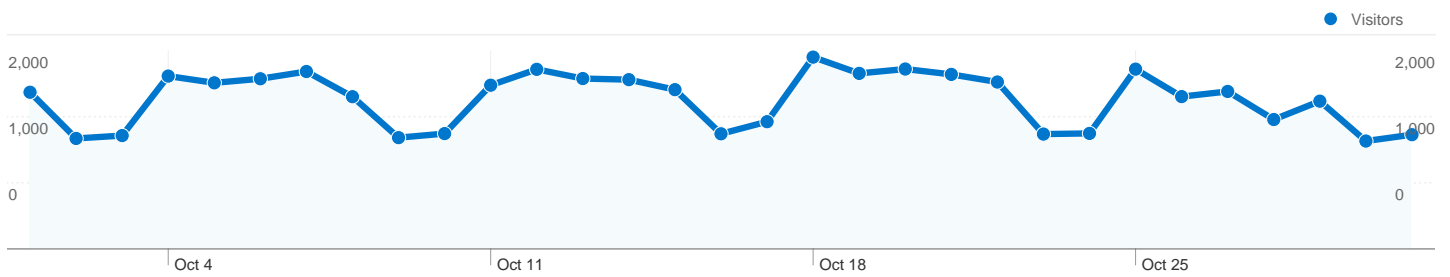

**Site Usage**

**58,749** Visits

**63.11%** Bounce Rate

**185,202** Pageviews

**00:04:06** Avg. Time on Site

**3.15** Pages/Visit

**55.20%** % New Visits

**Visitors Overview**

## 37,084 people visited this site

58,749 Visits

37,084 Absolute Unique Visitors

185,202 Pageviews

3.15 Average Pageviews

00:04:06 Time on Site

63.11% Bounce Rate

55.20% New Visits

## 58,749 visits used 57 flash versions

## 58,749 visits used 55 browser and OS combinations