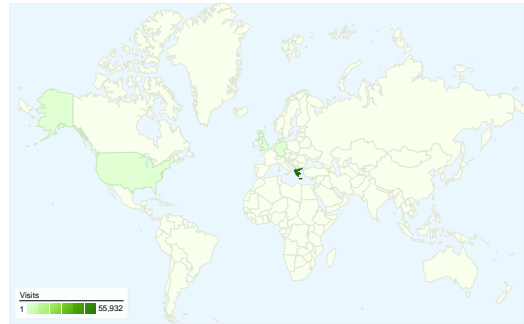

Map Overlay

Browsers and OS

Browser and OS	Visits	% visits
Firefox / Windows	24,104	41.03%
Internet Explorer / Windows	14,206	24.18%
Chrome / Windows	7,140	12.15%
Safari / Macintosh	6,595	11.23%
Firefox / Macintosh	2,937	5.00%

All Traffic Sources

Source/Medium	Visits	% visits
google / organic	38,147	64.93%
(direct) / (none)	9,202	15.66%
vcdc.gr / referral	2,653	4.52%
google.gr / referral	2,387	4.06%
twitter.com / referral	1,567	2.67%