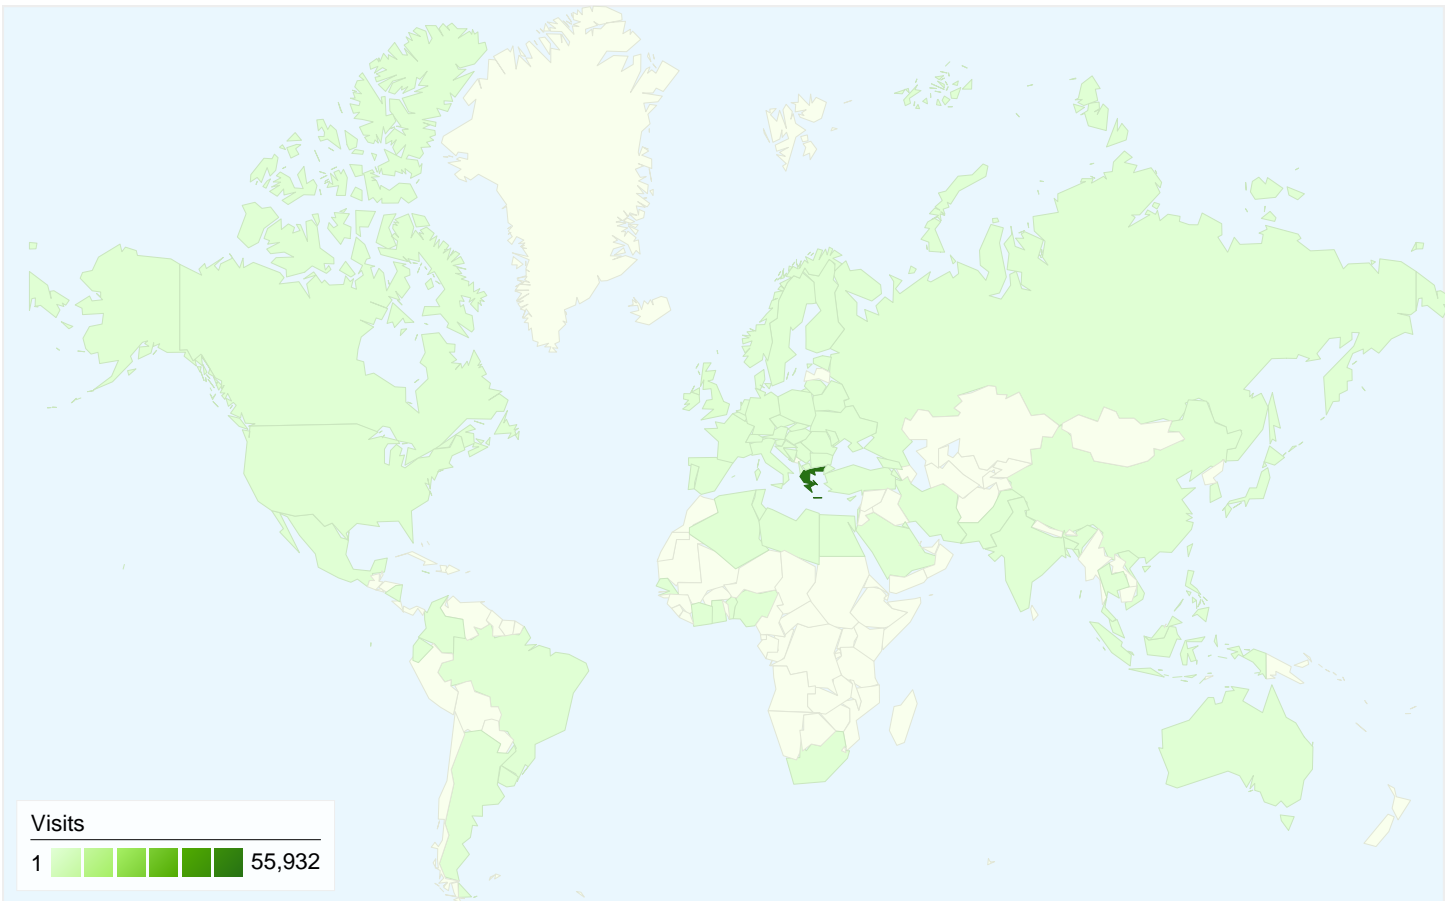

## 37,084 people visited this site

58,749 Visits

37,084 Absolute Unique Visitors

185,202 Pageviews

3.15 Average Pageviews

00:04:06 Time on Site

63.11% Bounce Rate

55.20% New Visits

## 58,749 visits came from 80 countries/territories

## All traffic sources sent 58,749 visits via 228 sources and mediums

## 58,749 visits used 55 browser and OS combinations