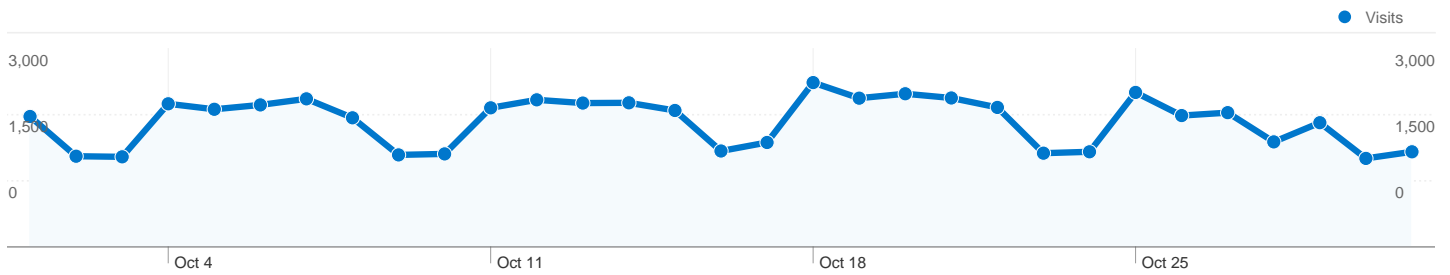

## 37,084 people visited this site

58,749 Visits

37,084 Absolute Unique Visitors

185,202 Pageviews

3.15 Average Pageviews

00:04:06 Time on Site

63.11% Bounce Rate

55.20% New Visits

## 58,749 visits came from 80 countries/territories

## All traffic sources sent 58,749 visits via 228 sources and mediums

## 58,749 visits used 55 browser and OS combinations