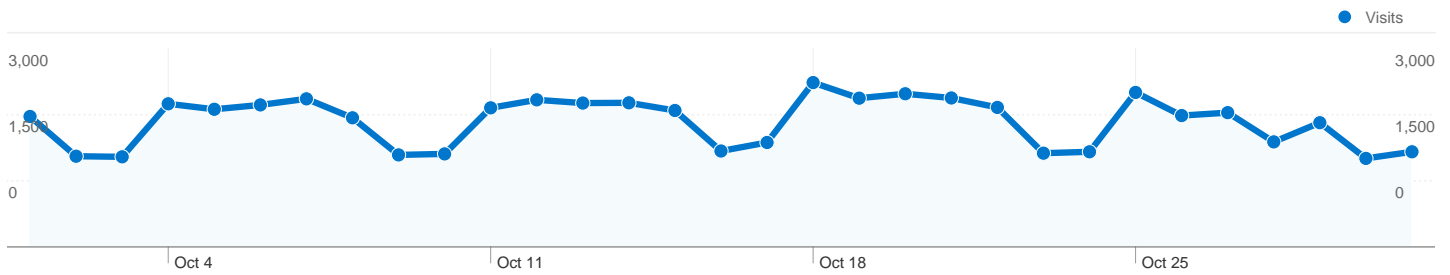

58,749 visits used 57 flash versions

Site Usage

Visits 58,749 % of Site Total: 100.00%	Pages/Visit 3.15 Site Avg: 3.15 (0.00%)	Avg. Time on Site 00:04:06 Site Avg: 00:04:06 (0.00%)	% New Visits 55.28% Site Avg: 55.20% (0.16%)	Bounce Rate 63.11% Site Avg: 63.11% (0.00%)	
Flash Version	Visits	Pages/Visit	Avg. Time on Site	% New Visits	Bounce Rate
10.1 r85	24,605	3.33	00:05:10	55.39%	59.22%
10.0 r45	6,940	3.25	00:03:25	56.63%	62.46%
10.1 r82	6,386	3.60	00:04:12	58.63%	62.03%
10.1 r53	5,037	3.53	00:04:02	53.35%	57.93%
10.0 r32	4,172	3.08	00:03:43	62.44%	65.36%
(not set)	3,276	1.26	00:00:42	20.18%	90.90%
10.0 r22	2,717	2.59	00:02:24	68.49%	70.89%
10.0 r42	2,428	2.75	00:03:23	64.95%	66.52%
10.0 r12	733	1.95	00:01:34	74.76%	73.12%
10.1 r52	702	3.50	00:03:00	17.95%	49.00%

1 - 10 of 57