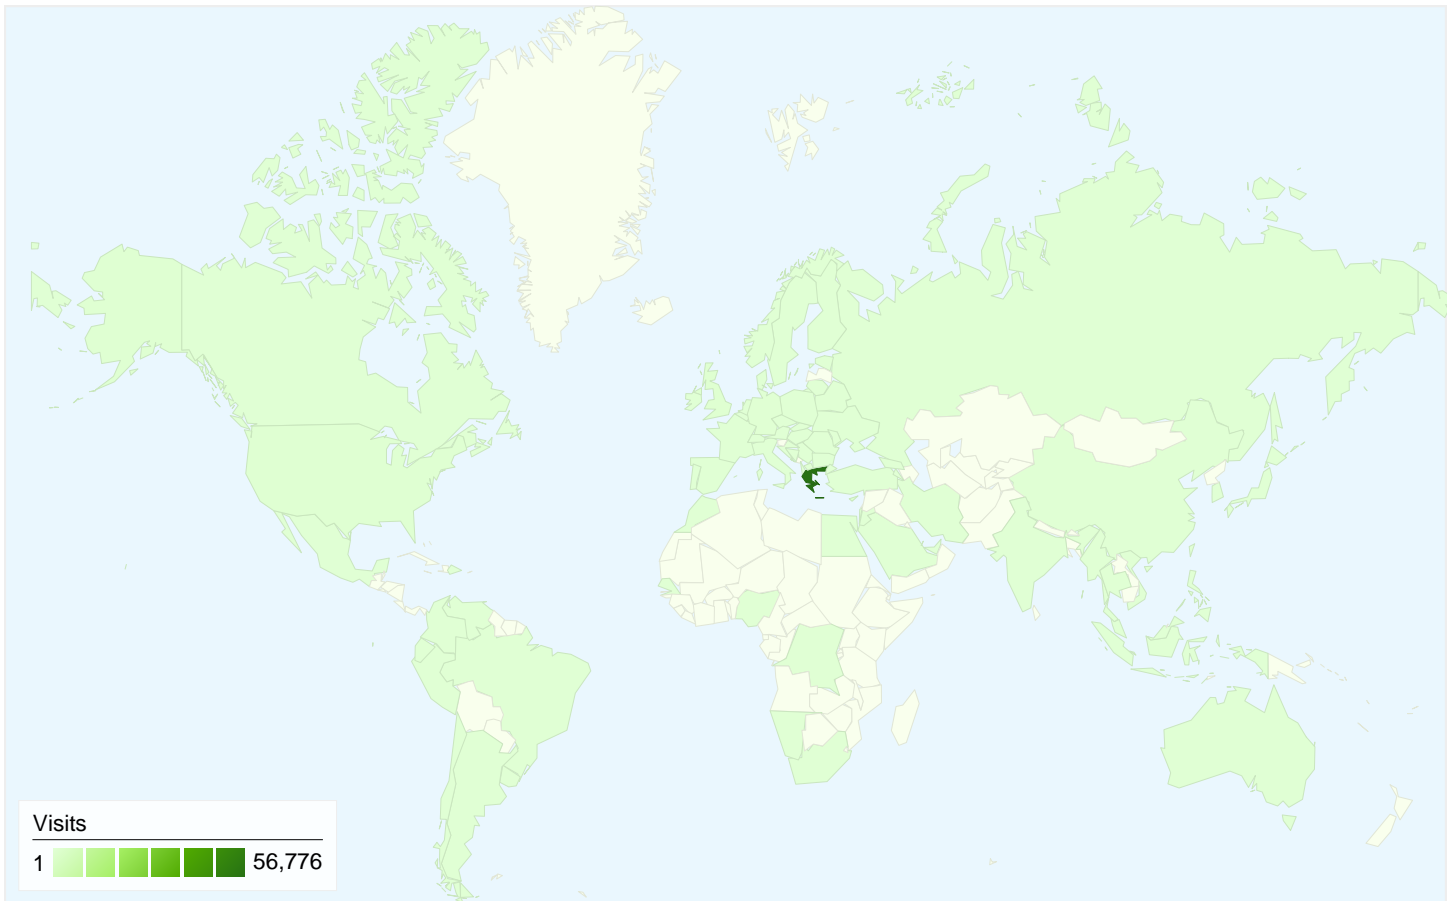

Flash Versions		
Flash Version	Visits	% visits
10.1 r85	14,583	24.29%
10.1 r102	12,242	20.39%
10.1 r103	6,255	10.42%
10.0 r45	5,388	8.97%
(not set)	3,500	5.83%

38,529 people visited this site

60,036 Visits

38,529 Absolute Unique Visitors

189,312 Pageviews

3.15 Average Pageviews

00:04:54 Time on Site

63.90% Bounce Rate

56.25% New Visits

Technical Profile

Browser	Visits	% visits	Connection Speed	Visits	% visits
Firefox	28,209	46.99%	DSL	36,250	60.38%
Internet Explorer	14,738	24.55%	Unknown	21,450	35.73%
Chrome	8,307	13.84%	T1	1,310	2.18%
Safari	7,289	12.14%	Dialup	547	0.91%
Opera	1,114	1.86%	Cable	274	0.46%

60,036 visits came from 80 countries/territories

Site Usage

Country/Territory	Visits	Pages/Visit	Avg. Time on Site	% New Visits	Bounce Rate
Visits 60,036 % of Site Total: 100.00%	Pages/Visit 3.15 Site Avg: 3.15 (0.00%)	Avg. Time on Site 00:04:54 Site Avg: 00:04:54 (0.00%)	% New Visits 56.37% Site Avg: 56.25% (0.22%)	Bounce Rate 63.90% Site Avg: 63.90% (0.00%)	
Greece	56,776	3.14	00:04:05	56.00%	64.21%
Cyprus	1,003	2.75	00:02:50	65.90%	70.79%
United Kingdom	575	4.95	00:07:29	30.43%	36.52%
United States	412	3.70	02:03:44	88.11%	51.94%
Germany	294	4.74	00:06:06	53.06%	48.98%
Netherlands	91	3.01	00:01:46	56.04%	63.74%
Denmark	82	7.51	00:03:50	73.17%	7.32%
Belgium	80	4.40	00:03:59	25.00%	51.25%
(not set)	73	1.62	00:01:49	82.19%	69.86%