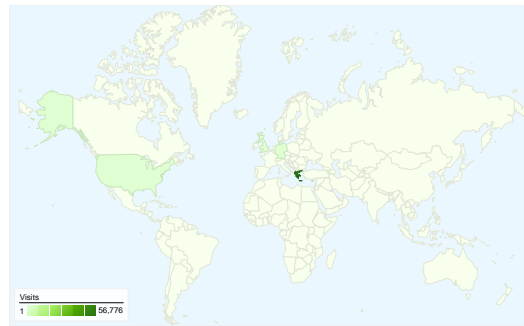

Site Usage

60,036 Visits

63.90% Bounce Rate

189,312 Pageviews

00:04:54 Avg. Time on Site

3.15 Pages/Visit

56.25% % New Visits

Visitors Overview

Visitors
38,529

Map Overlay

Browsers and OS

Browser and OS	Visits	% visits
Firefox / Windows	24,825	41.35%
Internet Explorer / Windows	14,736	24.55%
Chrome / Windows	7,495	12.48%
Safari / Macintosh	6,371	10.61%
Firefox / Macintosh	2,850	4.75%

60,036 visits came from 80 countries/territories

Site Usage

Country/Territory	Visits	Pages/Visit	Avg. Time on Site	% New Visits	Bounce Rate
Visits 60,036 % of Site Total: 100.00%	Pages/Visit 3.15 Site Avg: 3.15 (0.00%)	Avg. Time on Site 00:04:54 Site Avg: 00:04:54 (0.00%)	% New Visits 56.37% Site Avg: 56.25% (0.22%)	Bounce Rate 63.90% Site Avg: 63.90% (0.00%)	
Greece	56,776	3.14	00:04:05	56.00%	64.21%
Cyprus	1,003	2.75	00:02:50	65.90%	70.79%
United Kingdom	575	4.95	00:07:29	30.43%	36.52%
United States	412	3.70	02:03:44	88.11%	51.94%
Germany	294	4.74	00:06:06	53.06%	48.98%
Netherlands	91	3.01	00:01:46	56.04%	63.74%
Denmark	82	7.51	00:03:50	73.17%	7.32%
Belgium	80	4.40	00:03:59	25.00%	51.25%
(not set)	73	1.62	00:01:49	82.19%	69.86%