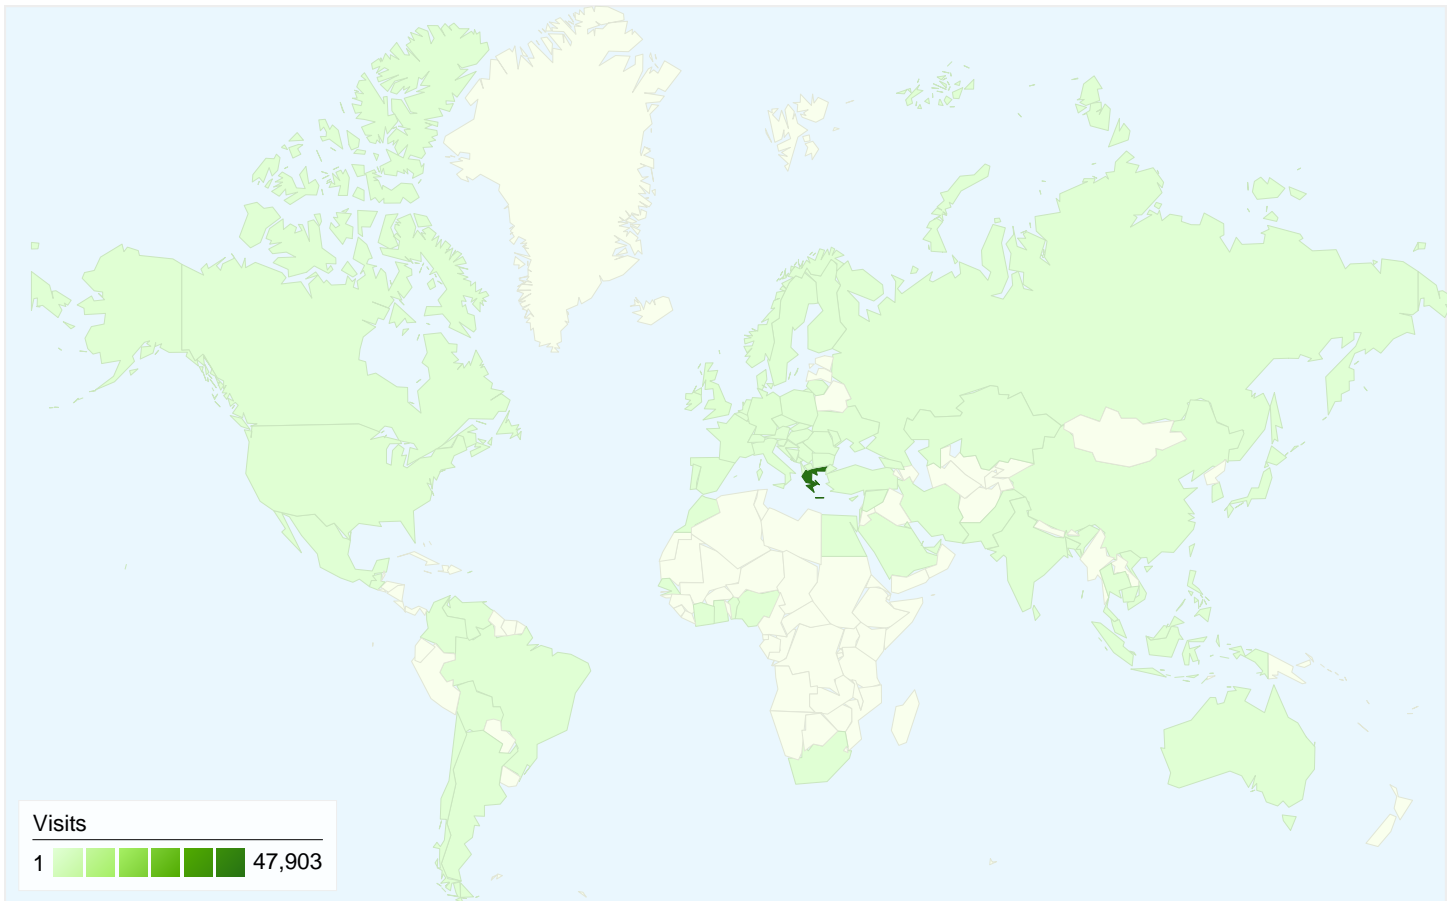

## 32,639 people visited this site

50,872 Visits

32,639 Absolute Unique Visitors

151,236 Pageviews

2.97 Average Pageviews

00:03:32 Time on Site

63.98% Bounce Rate

55.84% New Visits

## 50,872 visits came from 85 countries/territories

## All traffic sources sent 50,872 visits via 241 sources and mediums

## 50,872 visits used 50 browser and OS combinations