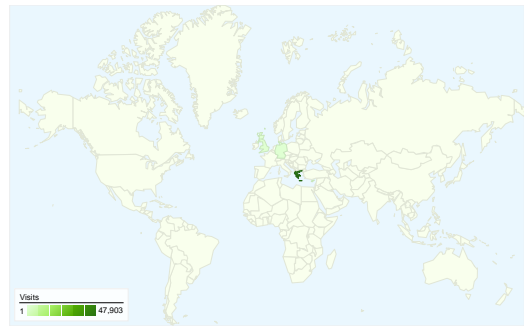

**Site Usage**

**50,872** Visits

**63.98%** Bounce Rate

**151,236** Pageviews

**00:03:32** Avg. Time on Site

**2.97** Pages/Visit

**55.84%** % New Visits

**Visitors Overview**

**Visitors**  
**32,639**

**Map Overlay**

**Browsers and OS**

Browser and OS	Visits	% visits
Firefox / Windows	21,258	41.79%
Internet Explorer / Windows	11,910	23.41%
Chrome / Windows	6,658	13.09%
Safari / Macintosh	5,432	10.68%
Firefox / Macintosh	2,424	4.76%

## 50,872 visits came from 85 countries/territories

## All traffic sources sent 50,872 visits via 241 sources and mediums